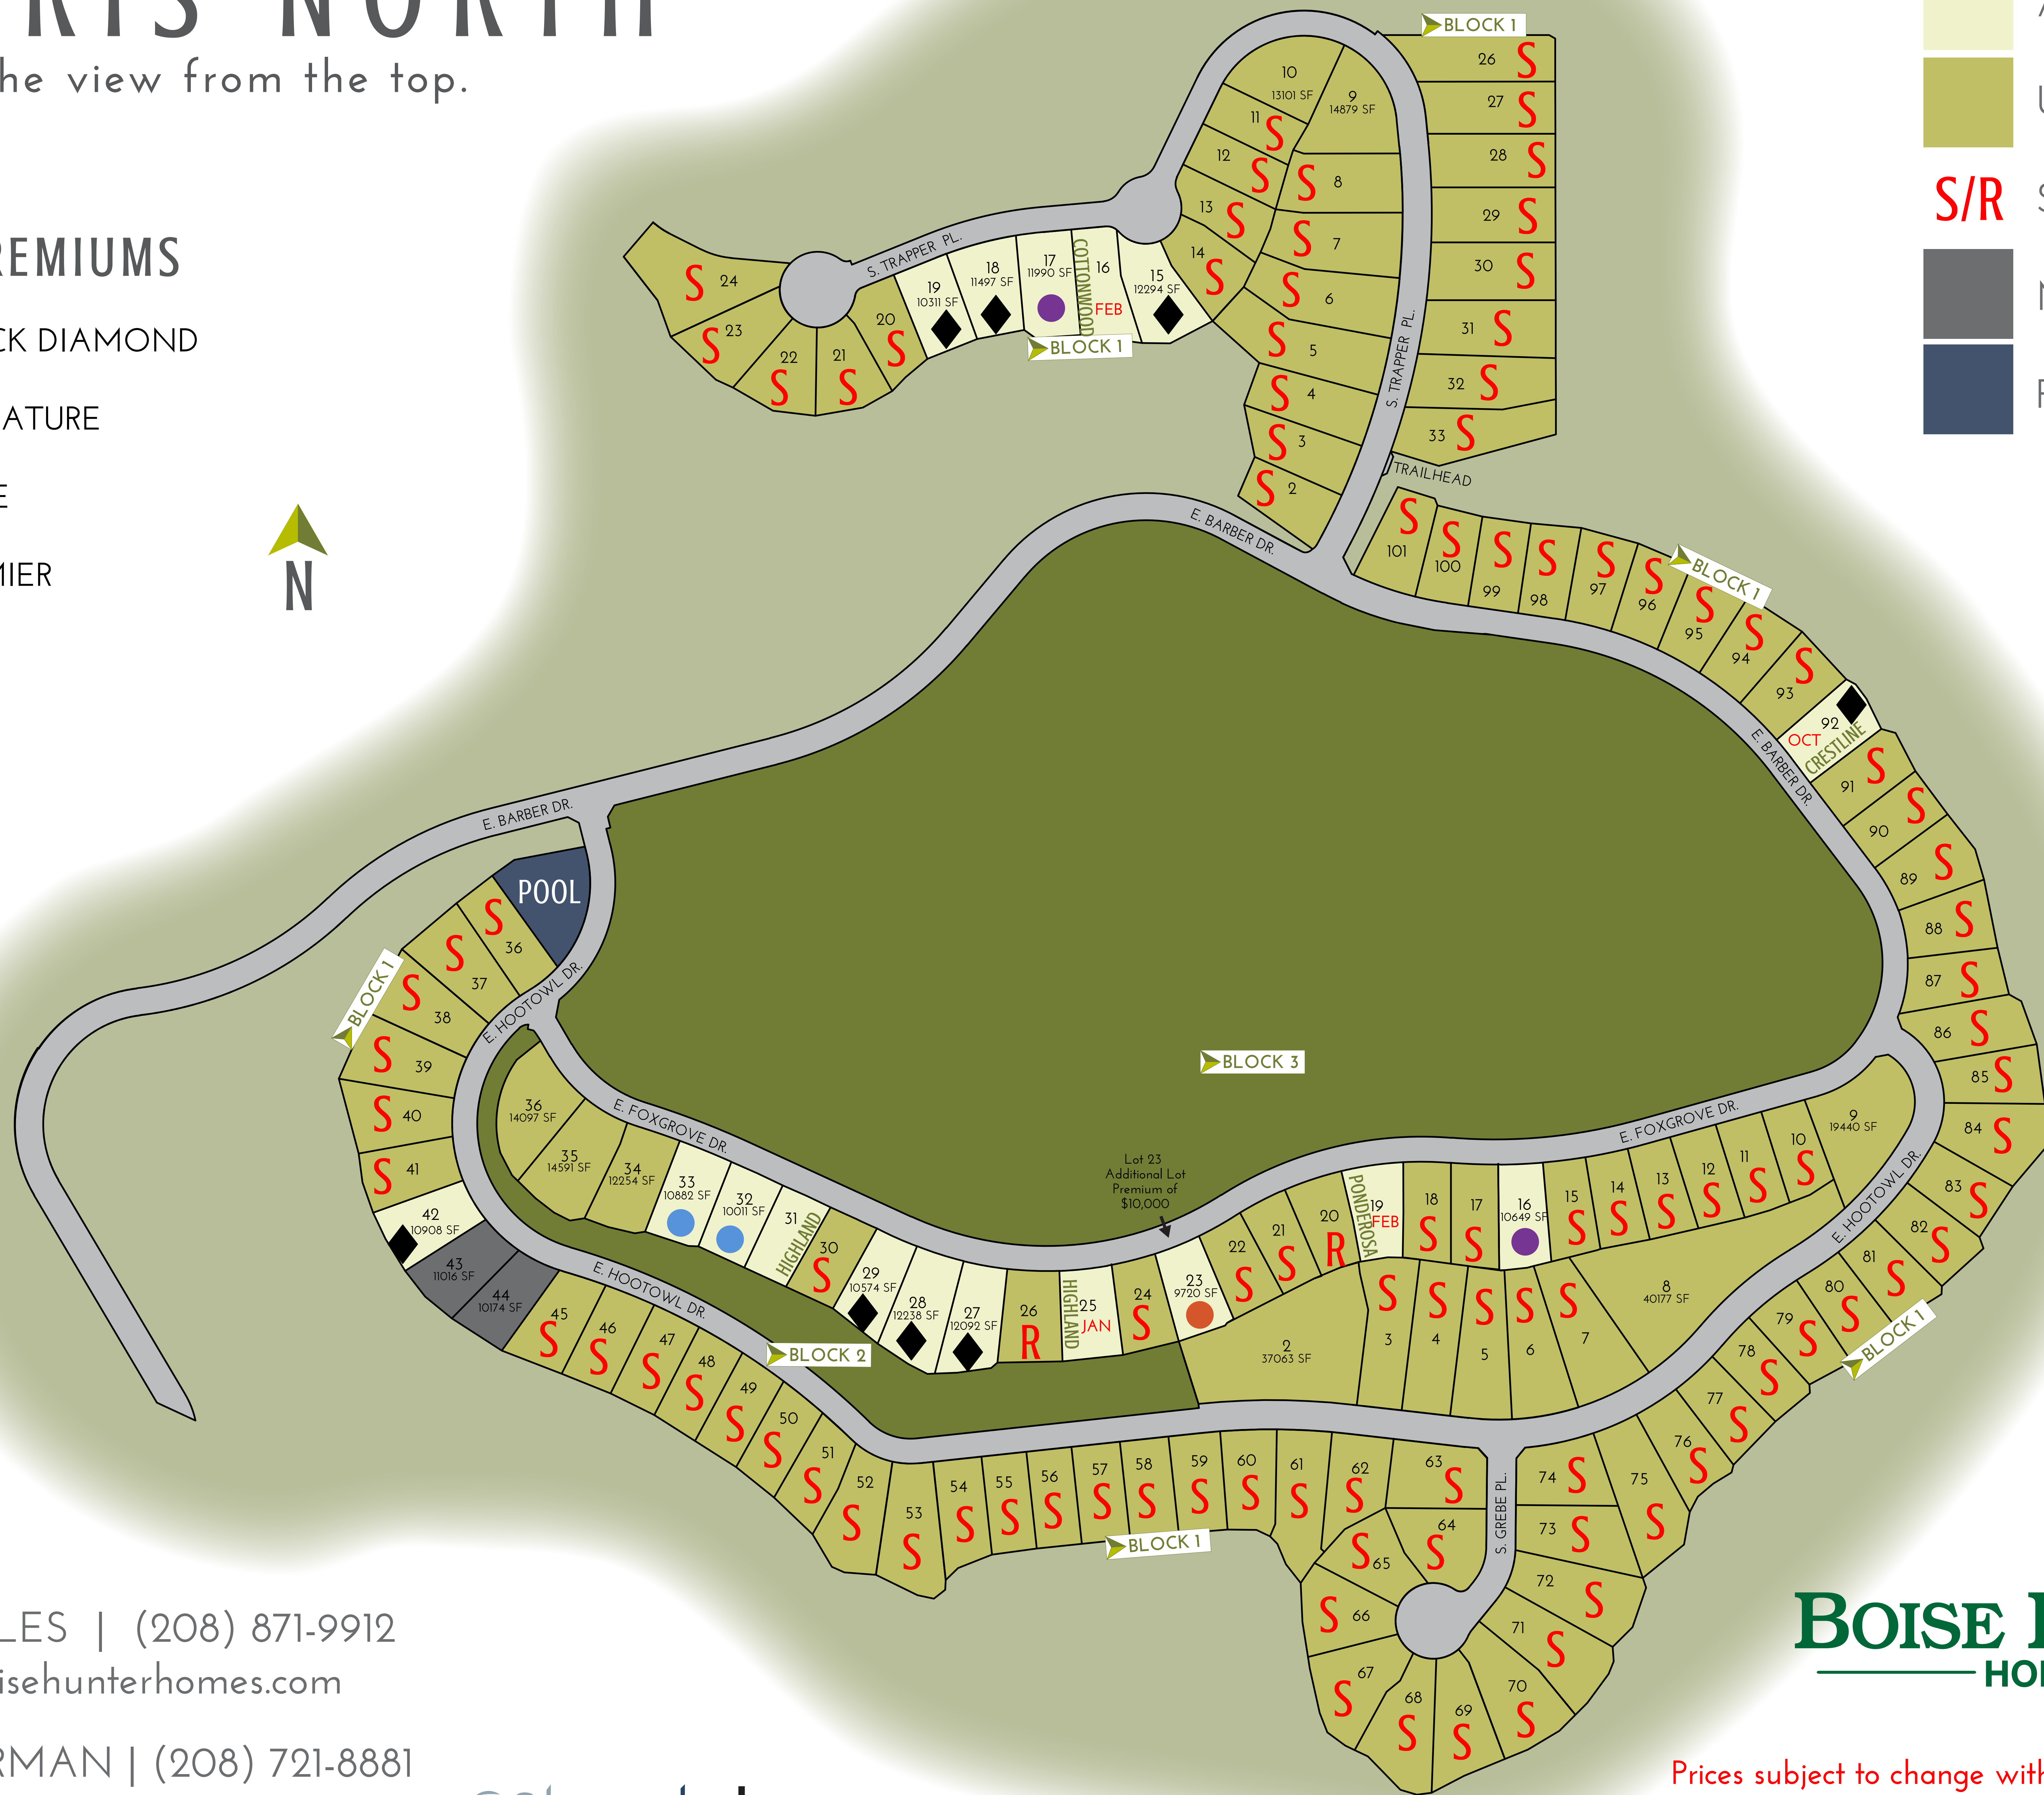

HARRIS NORTH

The view from the top.

LOT PREMIUMS

- ◆ BLACK DIAMOND
- SIGNATURE
- ELITE
- PREMIER

- AVAILABLE
- UNAVAILABLE
- S/R SOLD/RESERVED
- MODELS
- POOL

JACE SKYLES | (208) 871-9912
jskyles@boisehunterhomes.com