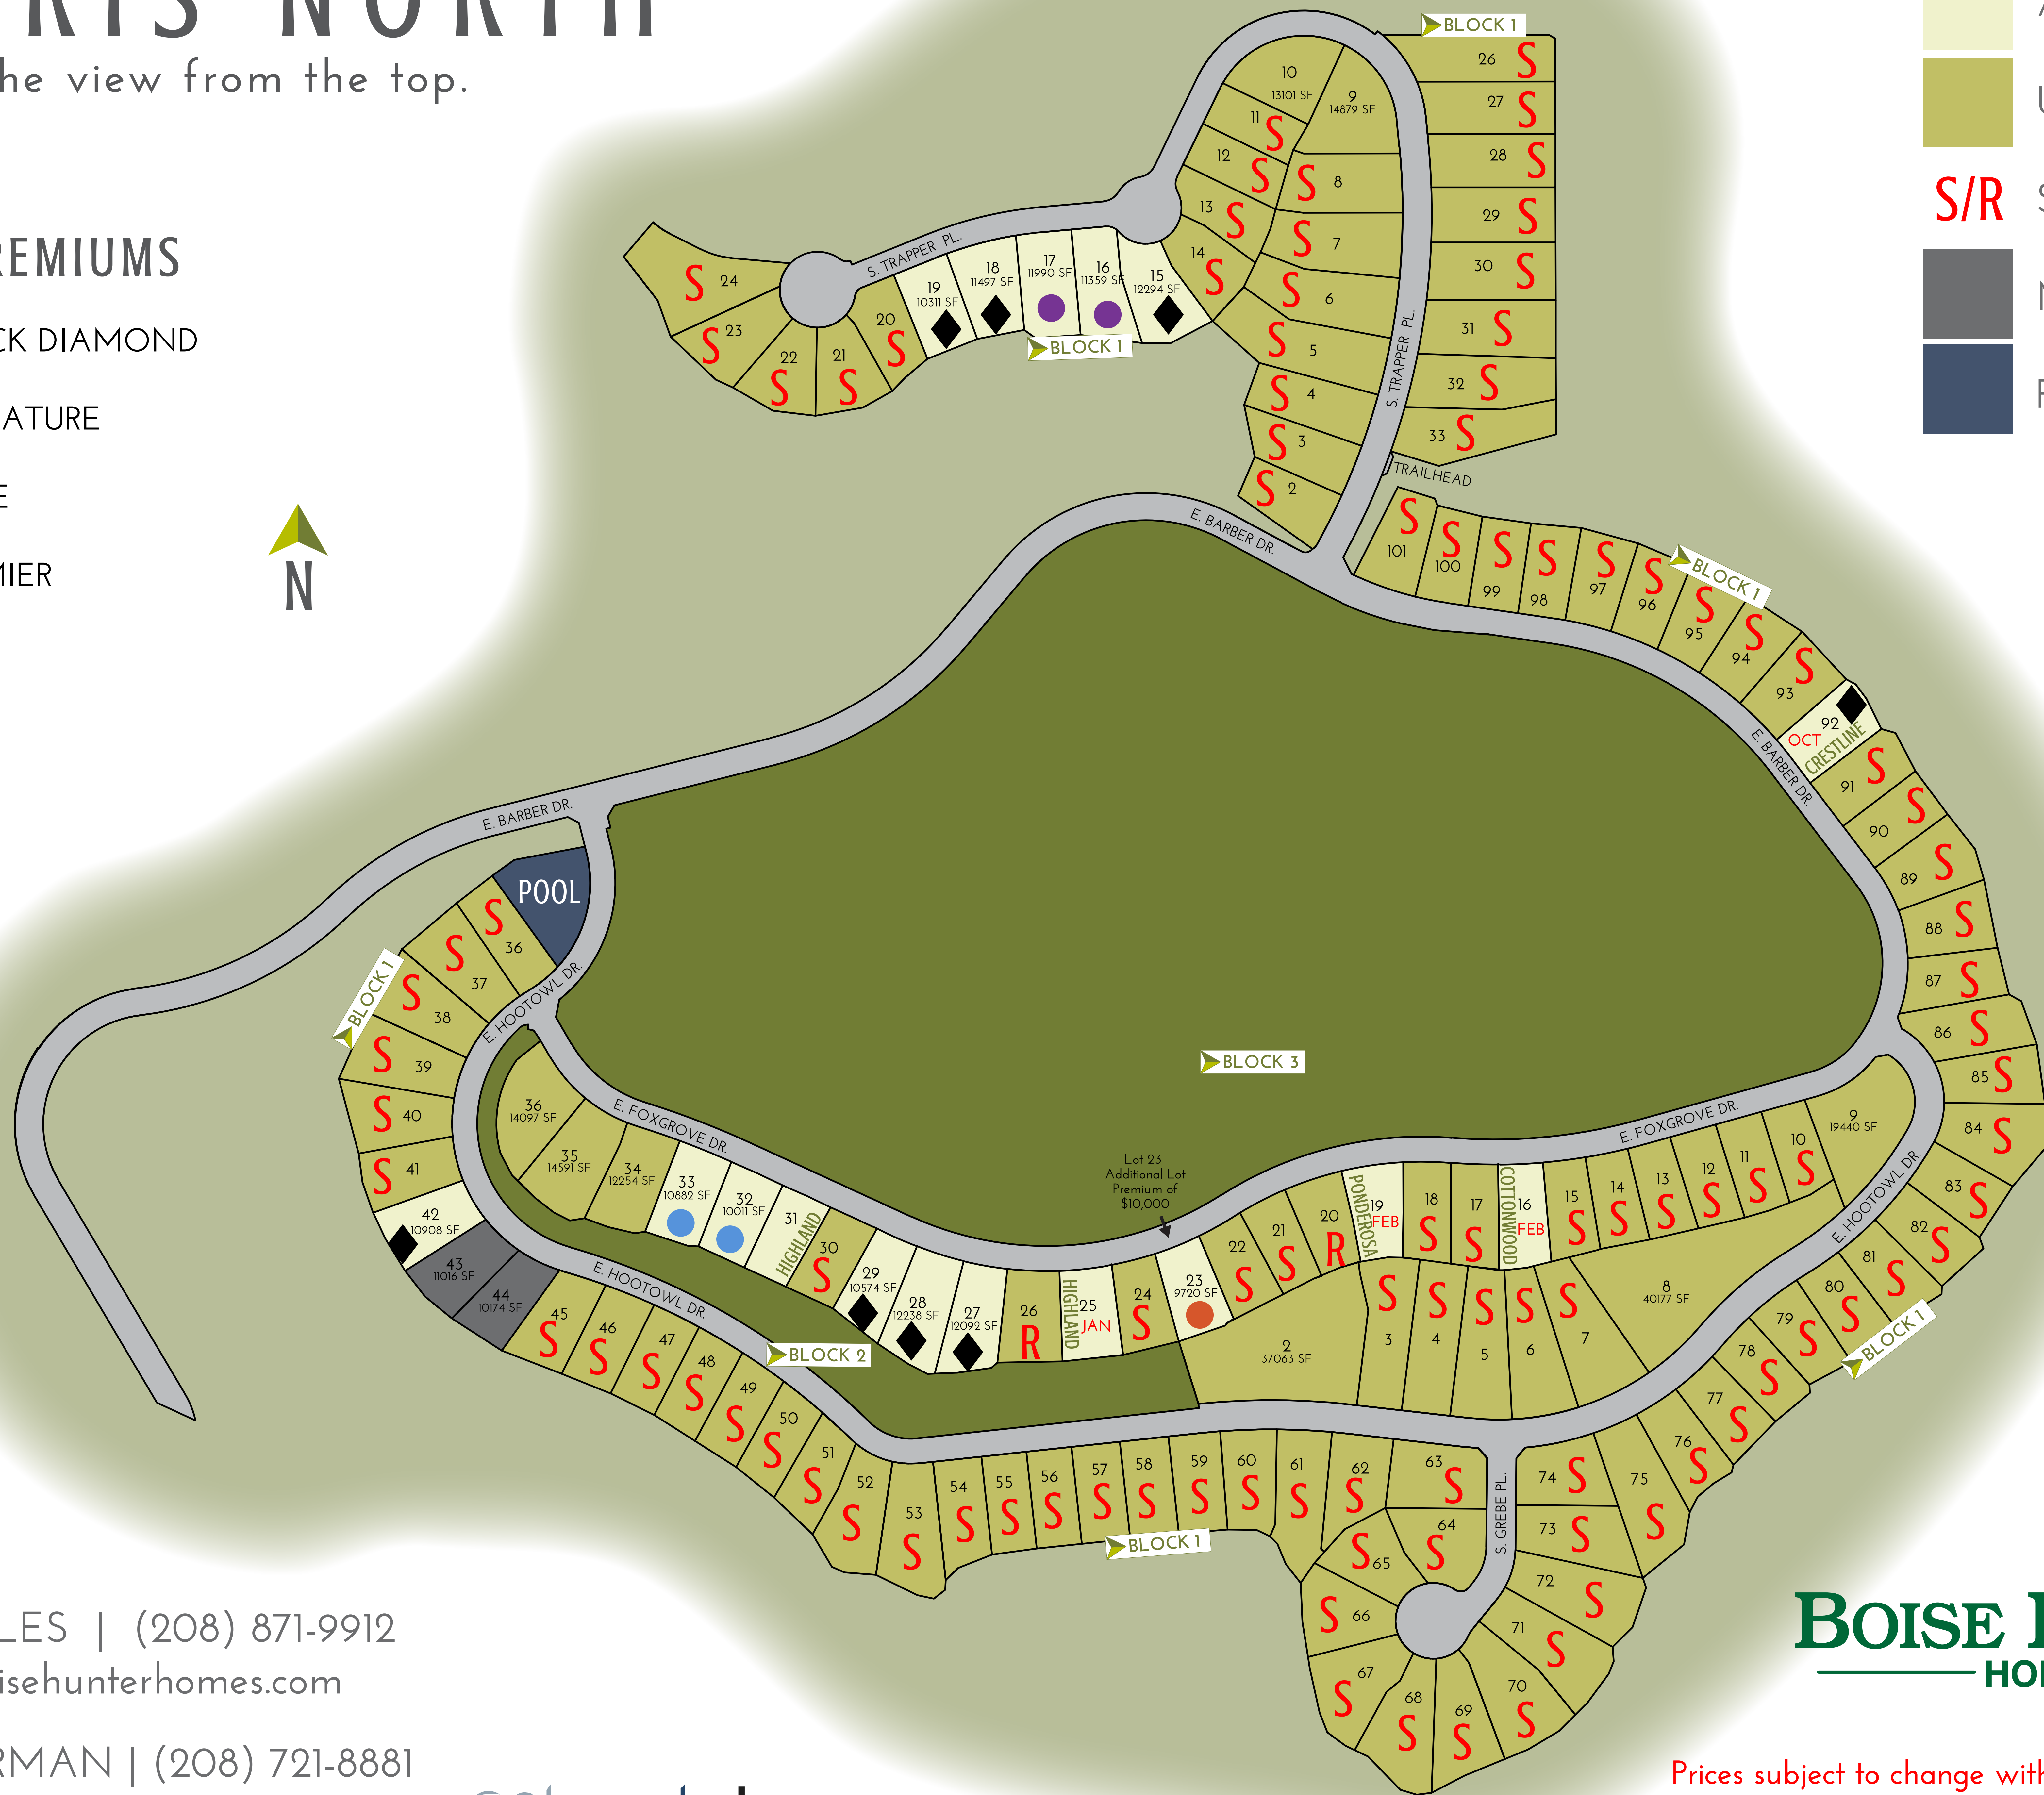

HARRIS NORTH

The view from the top.

LOT PREMIUMS

- BLACK DIAMOND
- SIGNATURE
- ELITE
- PREMIER

- AVAILABLE
- UNAVAILABLE
- S/R SOLD/RESERVED
- MODELS
- POOL

JACE SKYLES | (208) 871-9912
jskyles@boisehunterhomes.com

KRISTIN SHERMAN | (208) 721-8881
kristinsherman@kw.com

BOISE HUNTER
HOMES

Prices subject to change without notice. Red month on lot is the estimated finish month. Updated 7-10-20