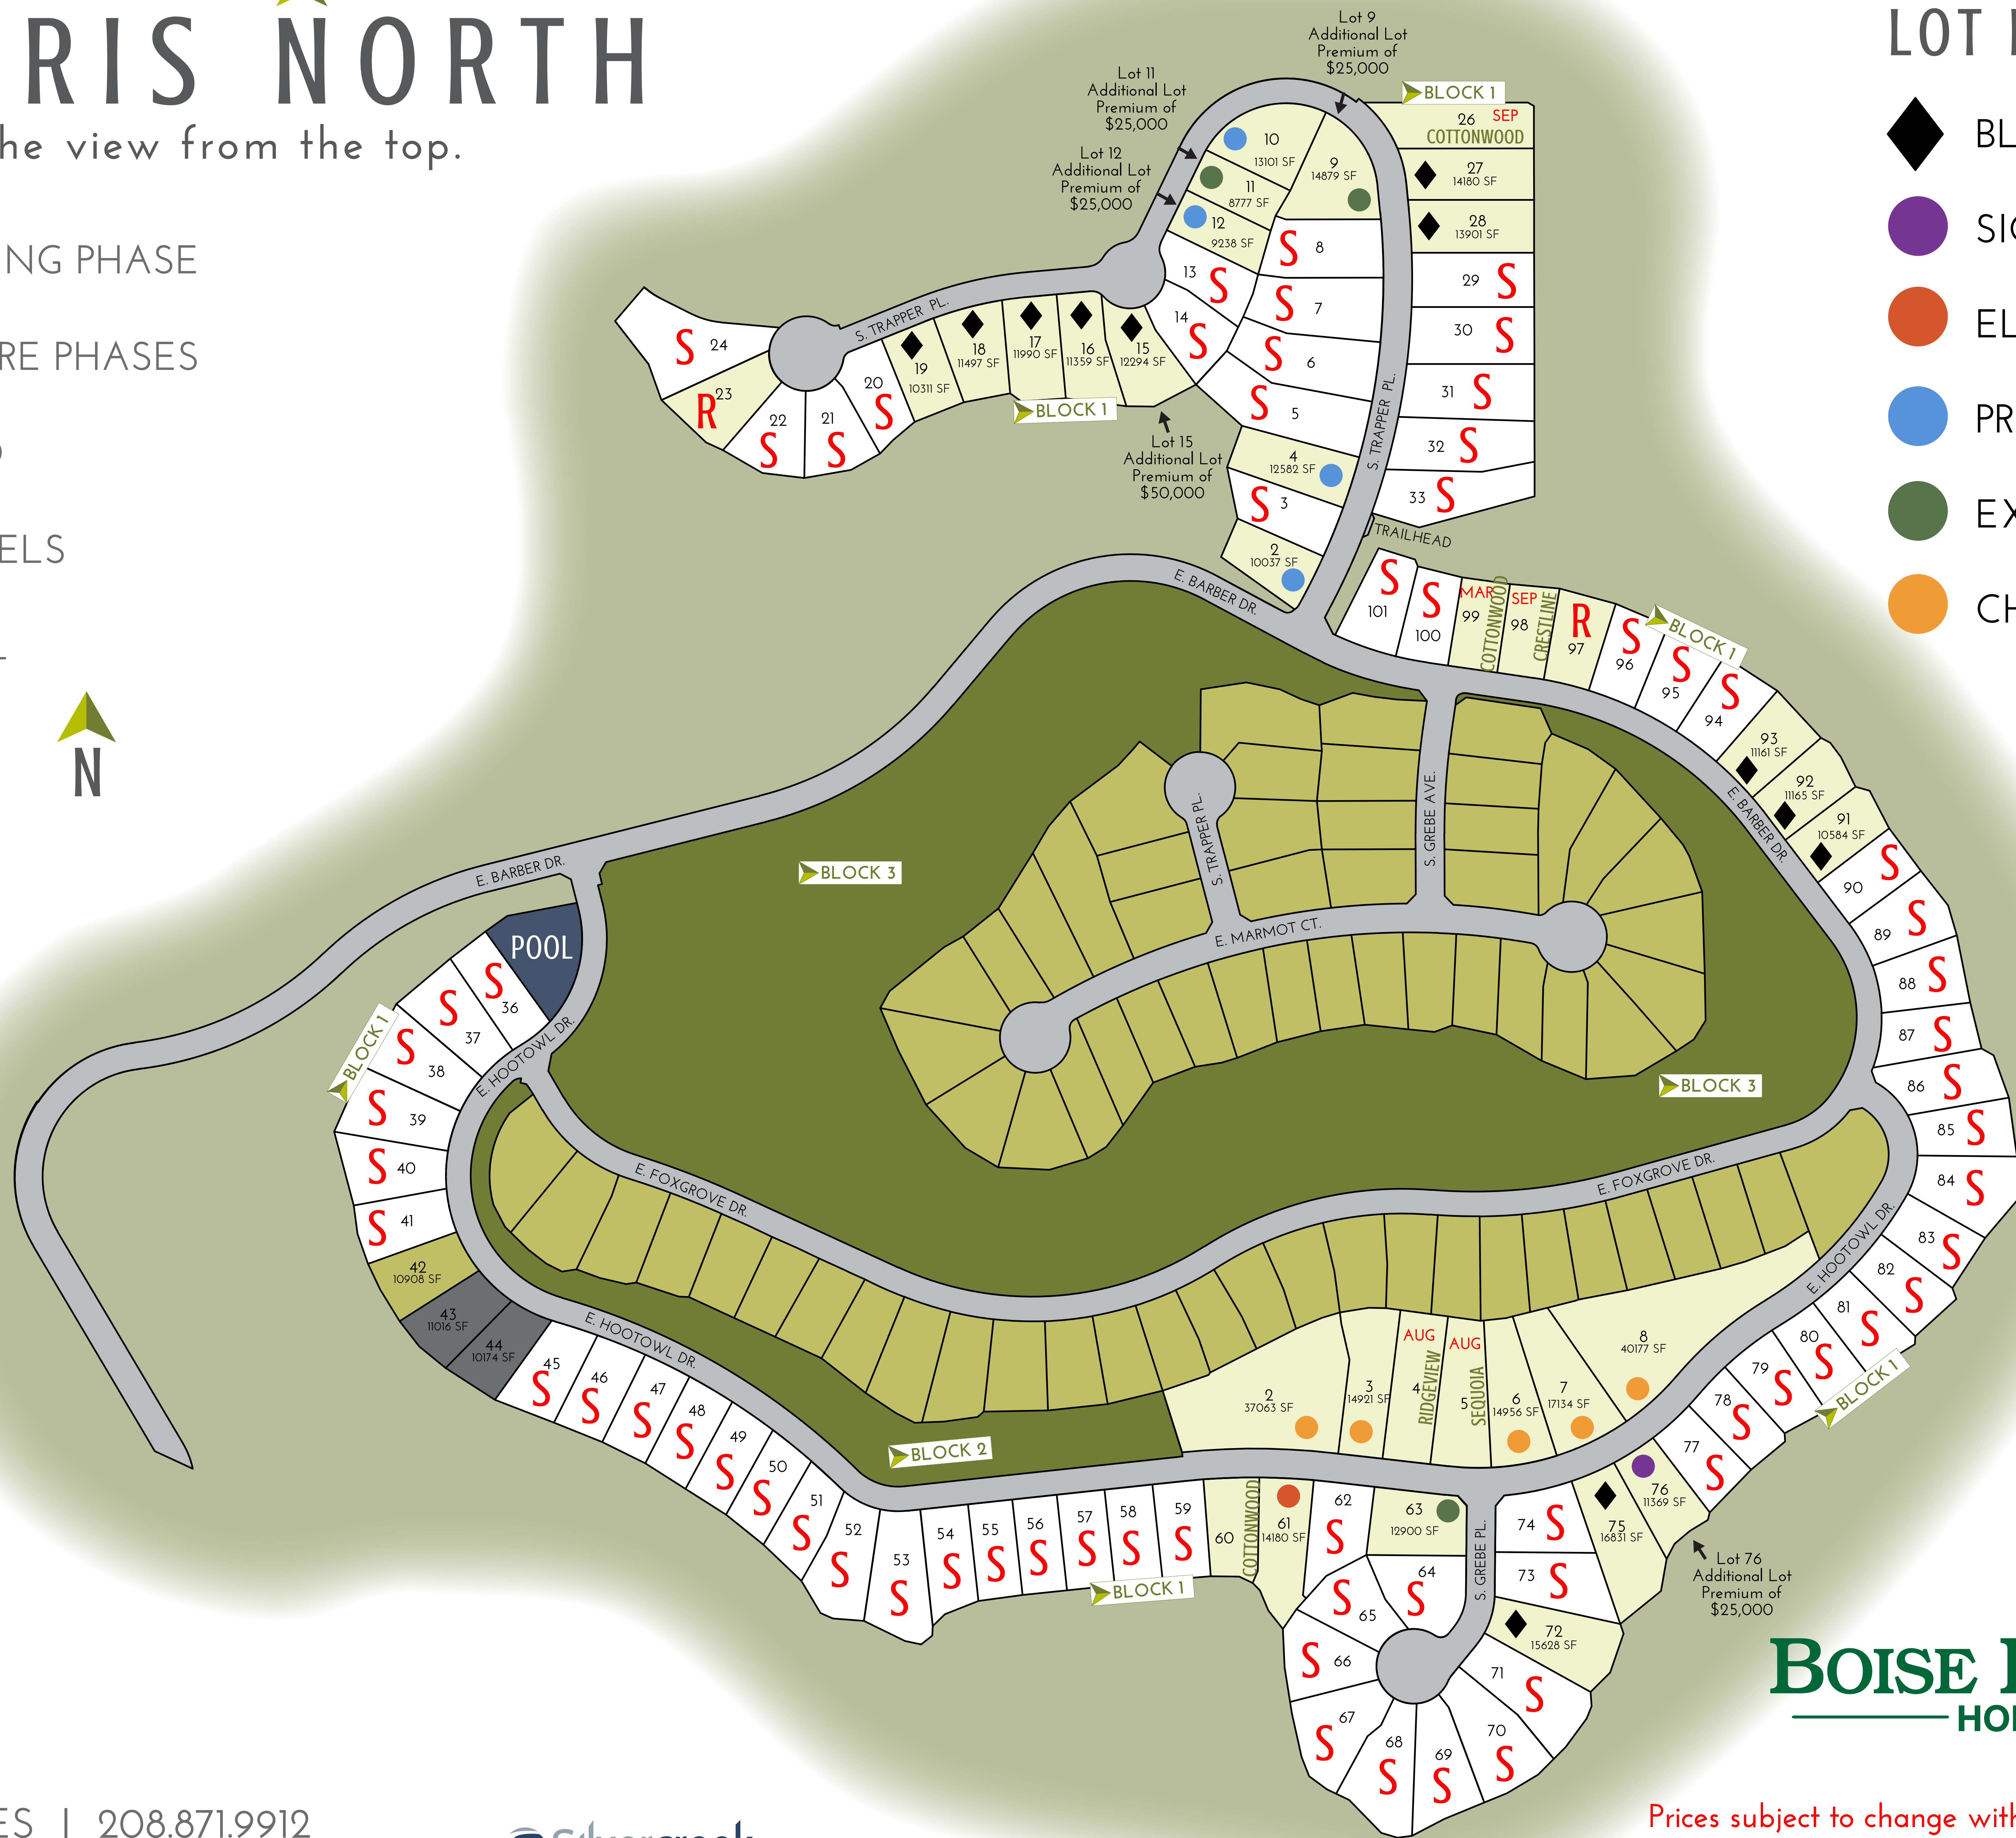

# HARRIS NORTH

The view from the top.

- SELLING PHASE
- FUTURE PHASES
- SOLD
- MODELS
- POOL

## LOT PREMIUMS

- BLACK DIAMOND
- SIGNATURE
- ELITE
- PREMIER
- EXECUTIVE
- CHOICE

**BOISE HUNTER**  
HOMES

JACE SKYLES | 208.871.9912  
jskyles@boisehunterhomes.com

**Silvercreek**  
REALTY GROUP

Prices subject to change without notice. Red month on lot is the estimated finish month. Updated 3-22-19