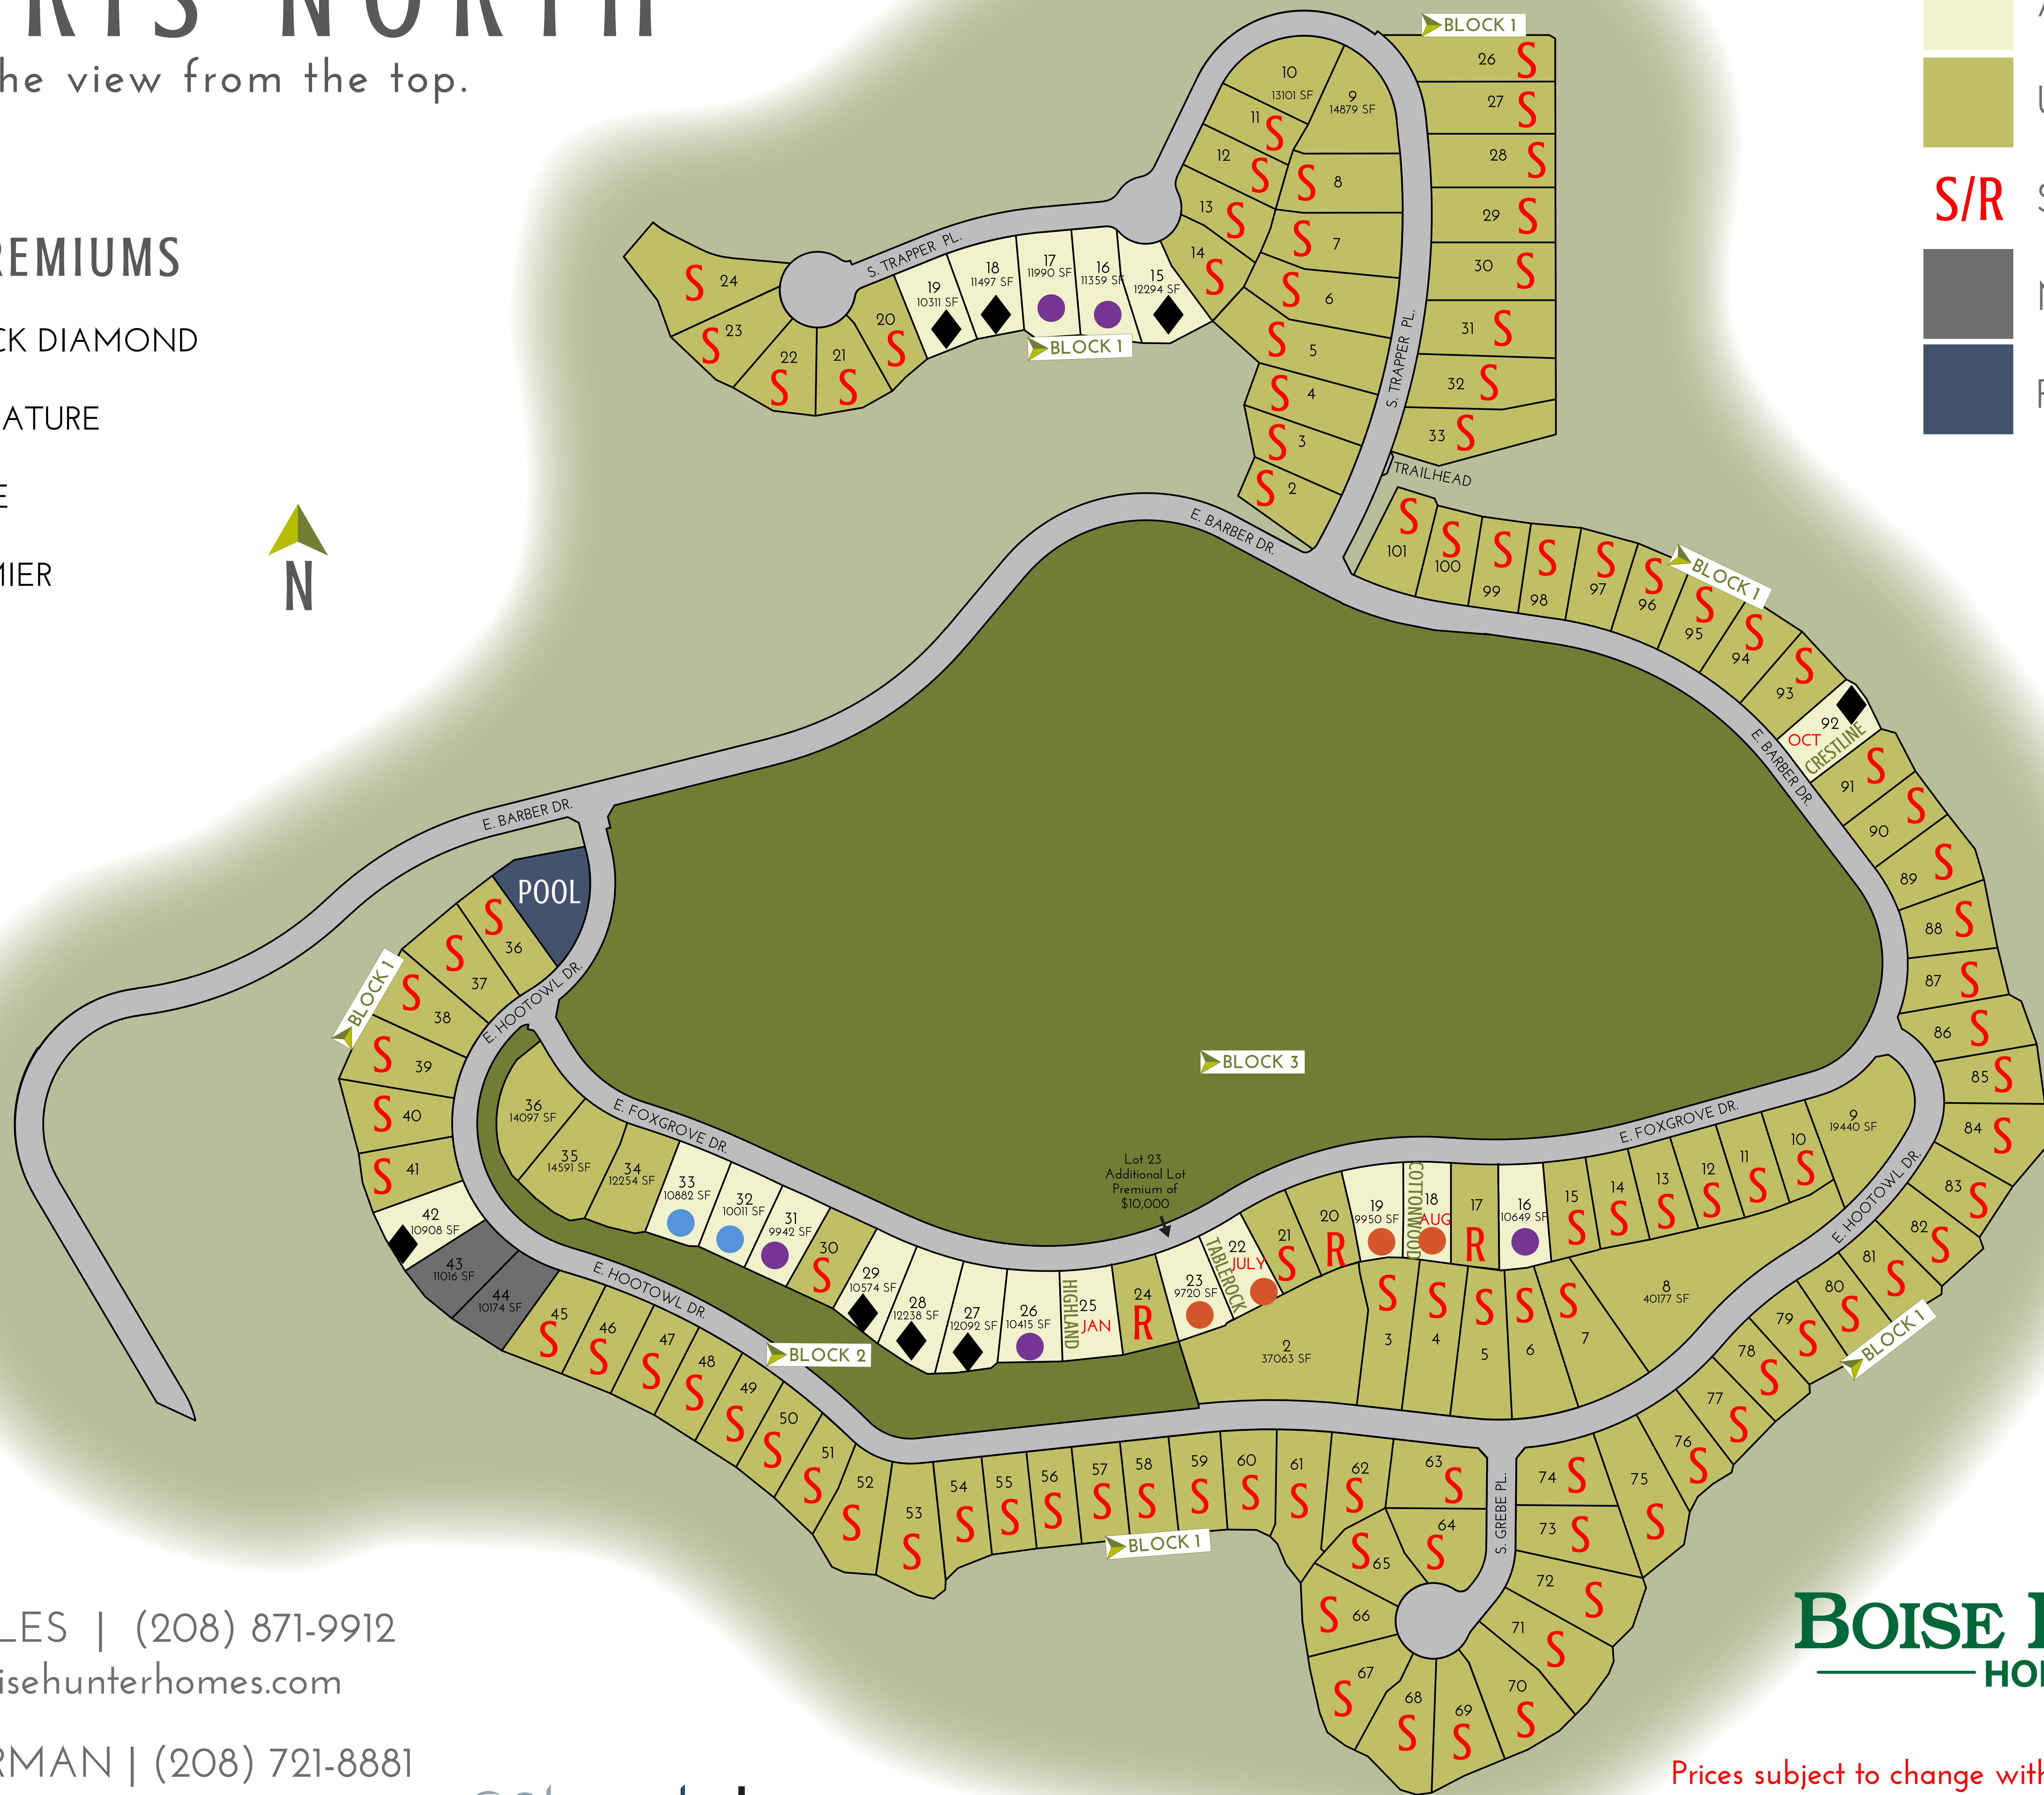

HARRIS NORTH

The view from the top.

LOT PREMIUMS

- ◆ BLACK DIAMOND
- SIGNATURE
- ELITE
- PREMIER

- AVAILABLE
- UNAVAILABLE
- S/R SOLD/RESERVED
- MODELS
- POOL

JACE SKYLES | (208) 871-9912
jskyles@boisehunterhomes.com