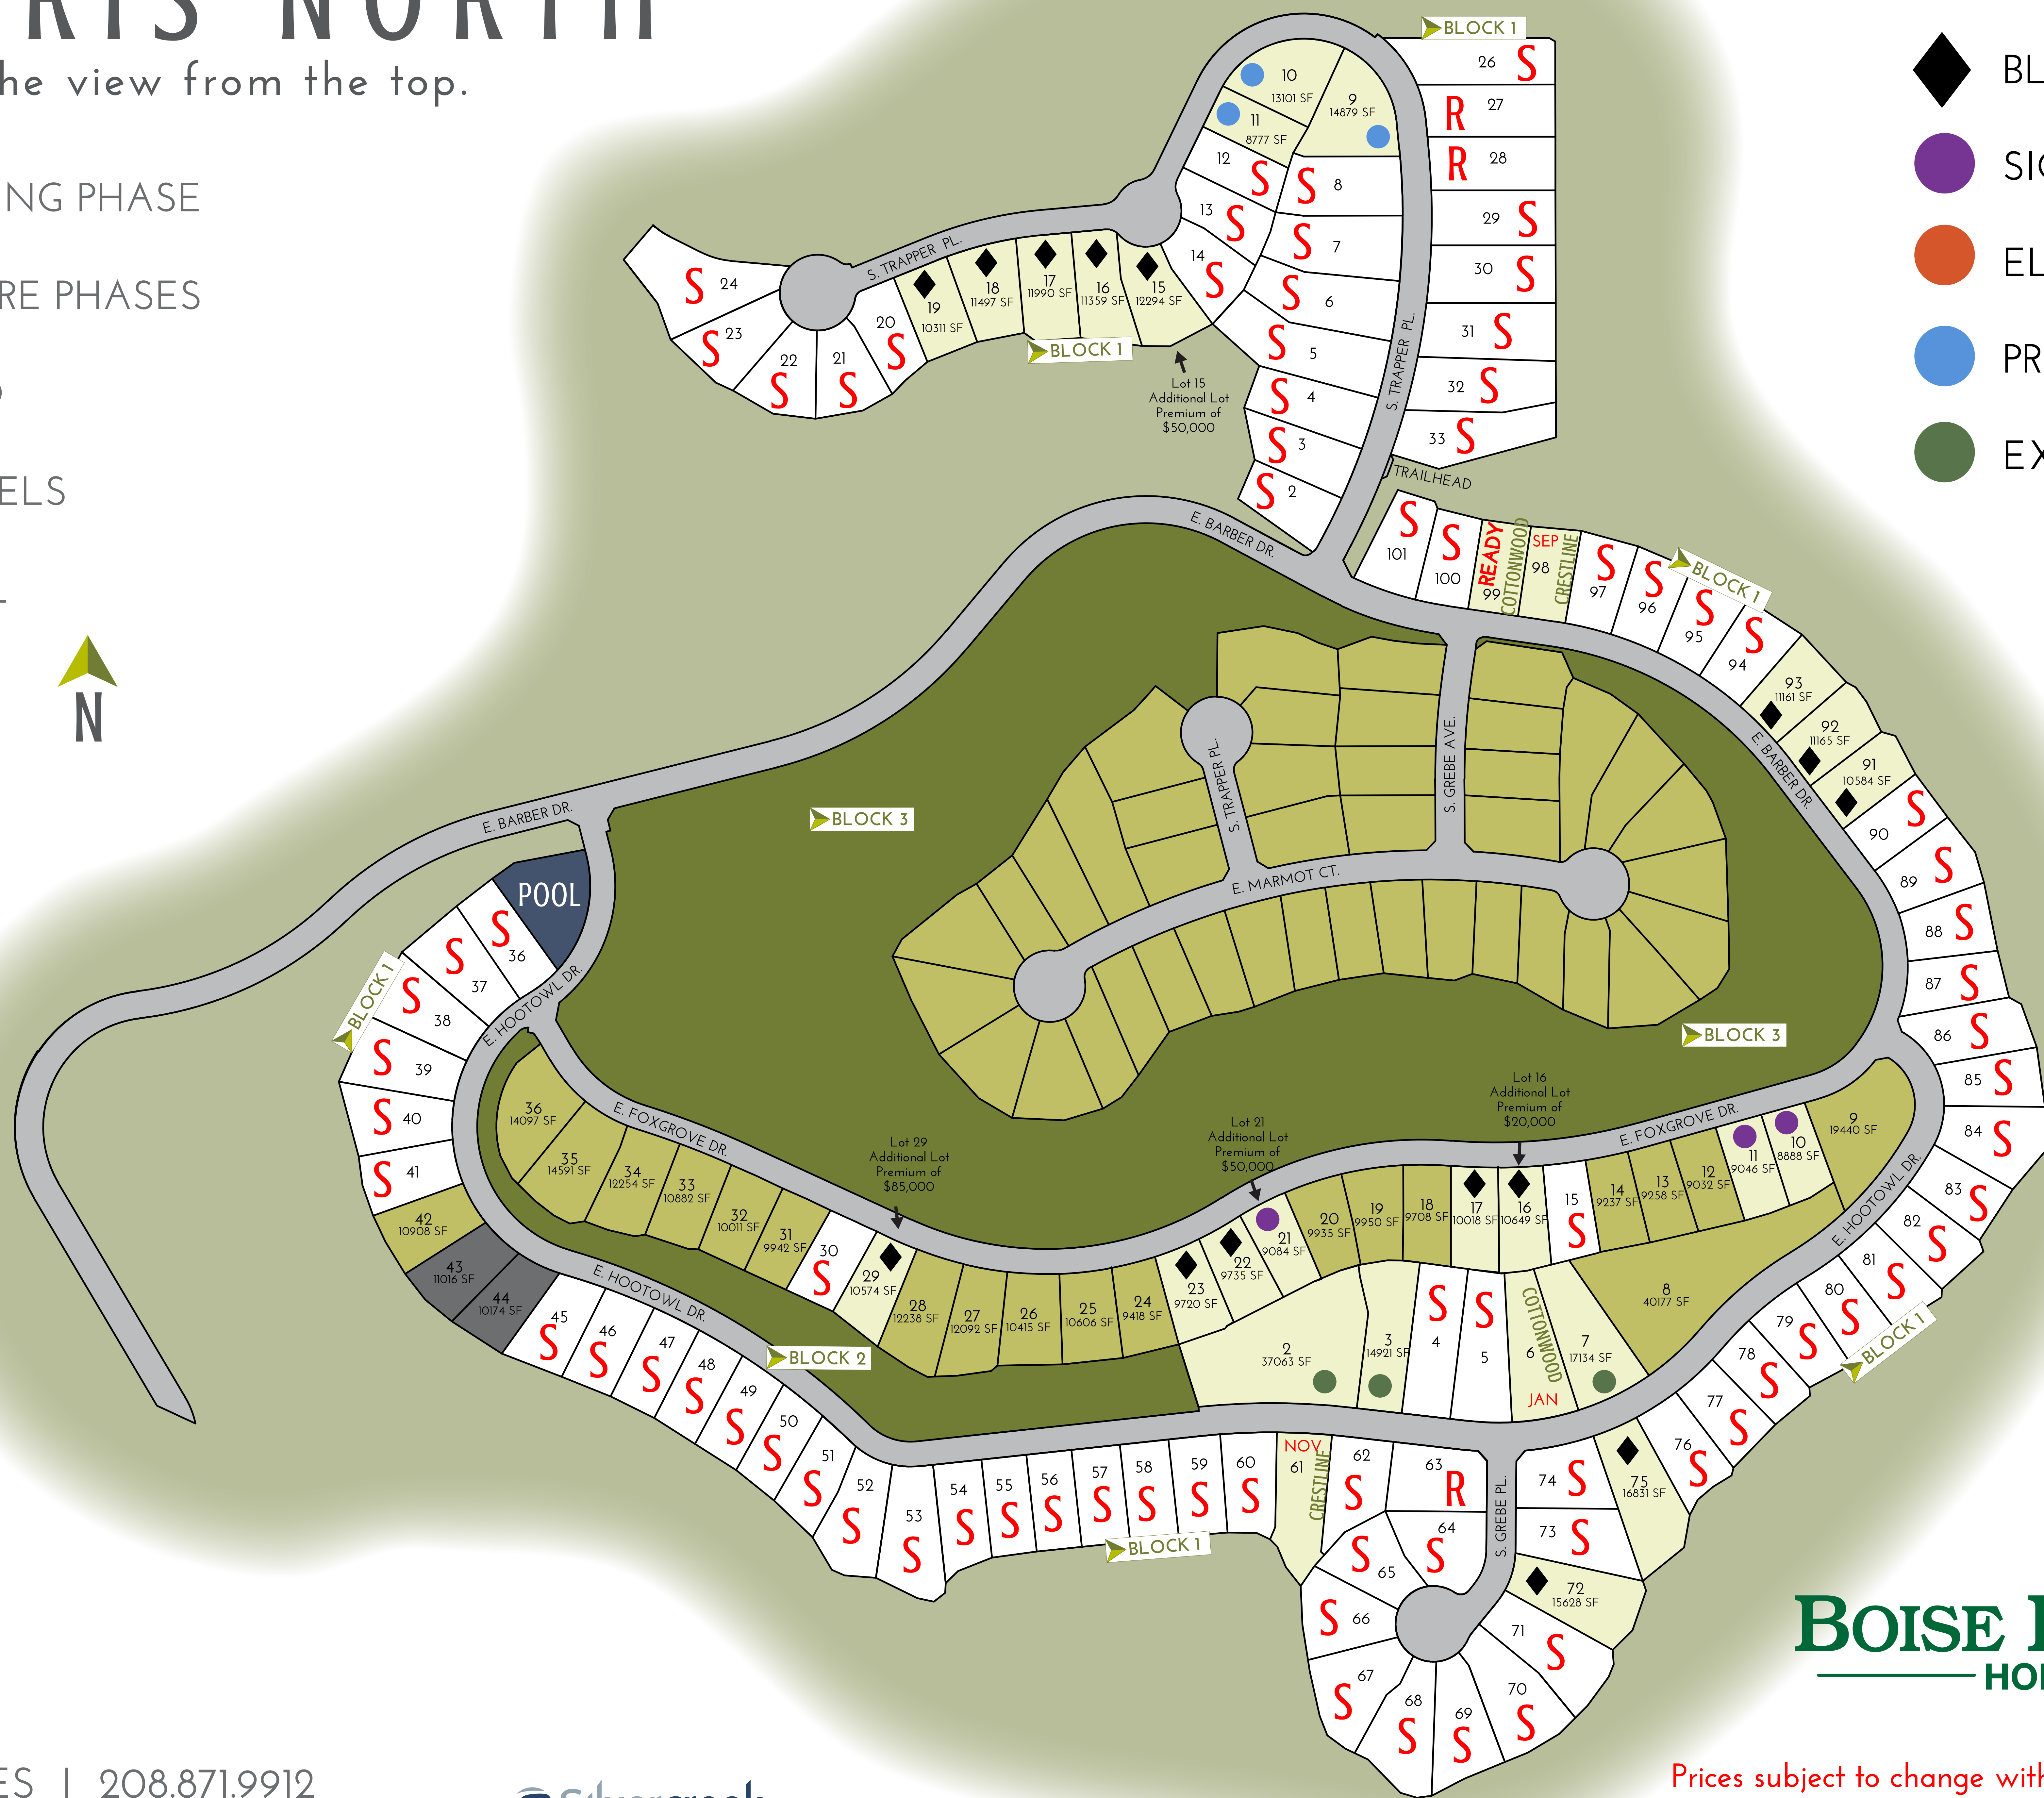

# HARRIS NORTH

The view from the top.

- SELLING PHASE
- FUTURE PHASES
- SOLD
- MODELS
- POOL

## LOT PREMIUMS

- BLACK DIAMOND
- SIGNATURE
- ELITE
- PREMIER
- EXECUTIVE

**BOISE HUNTER**  
HOMES