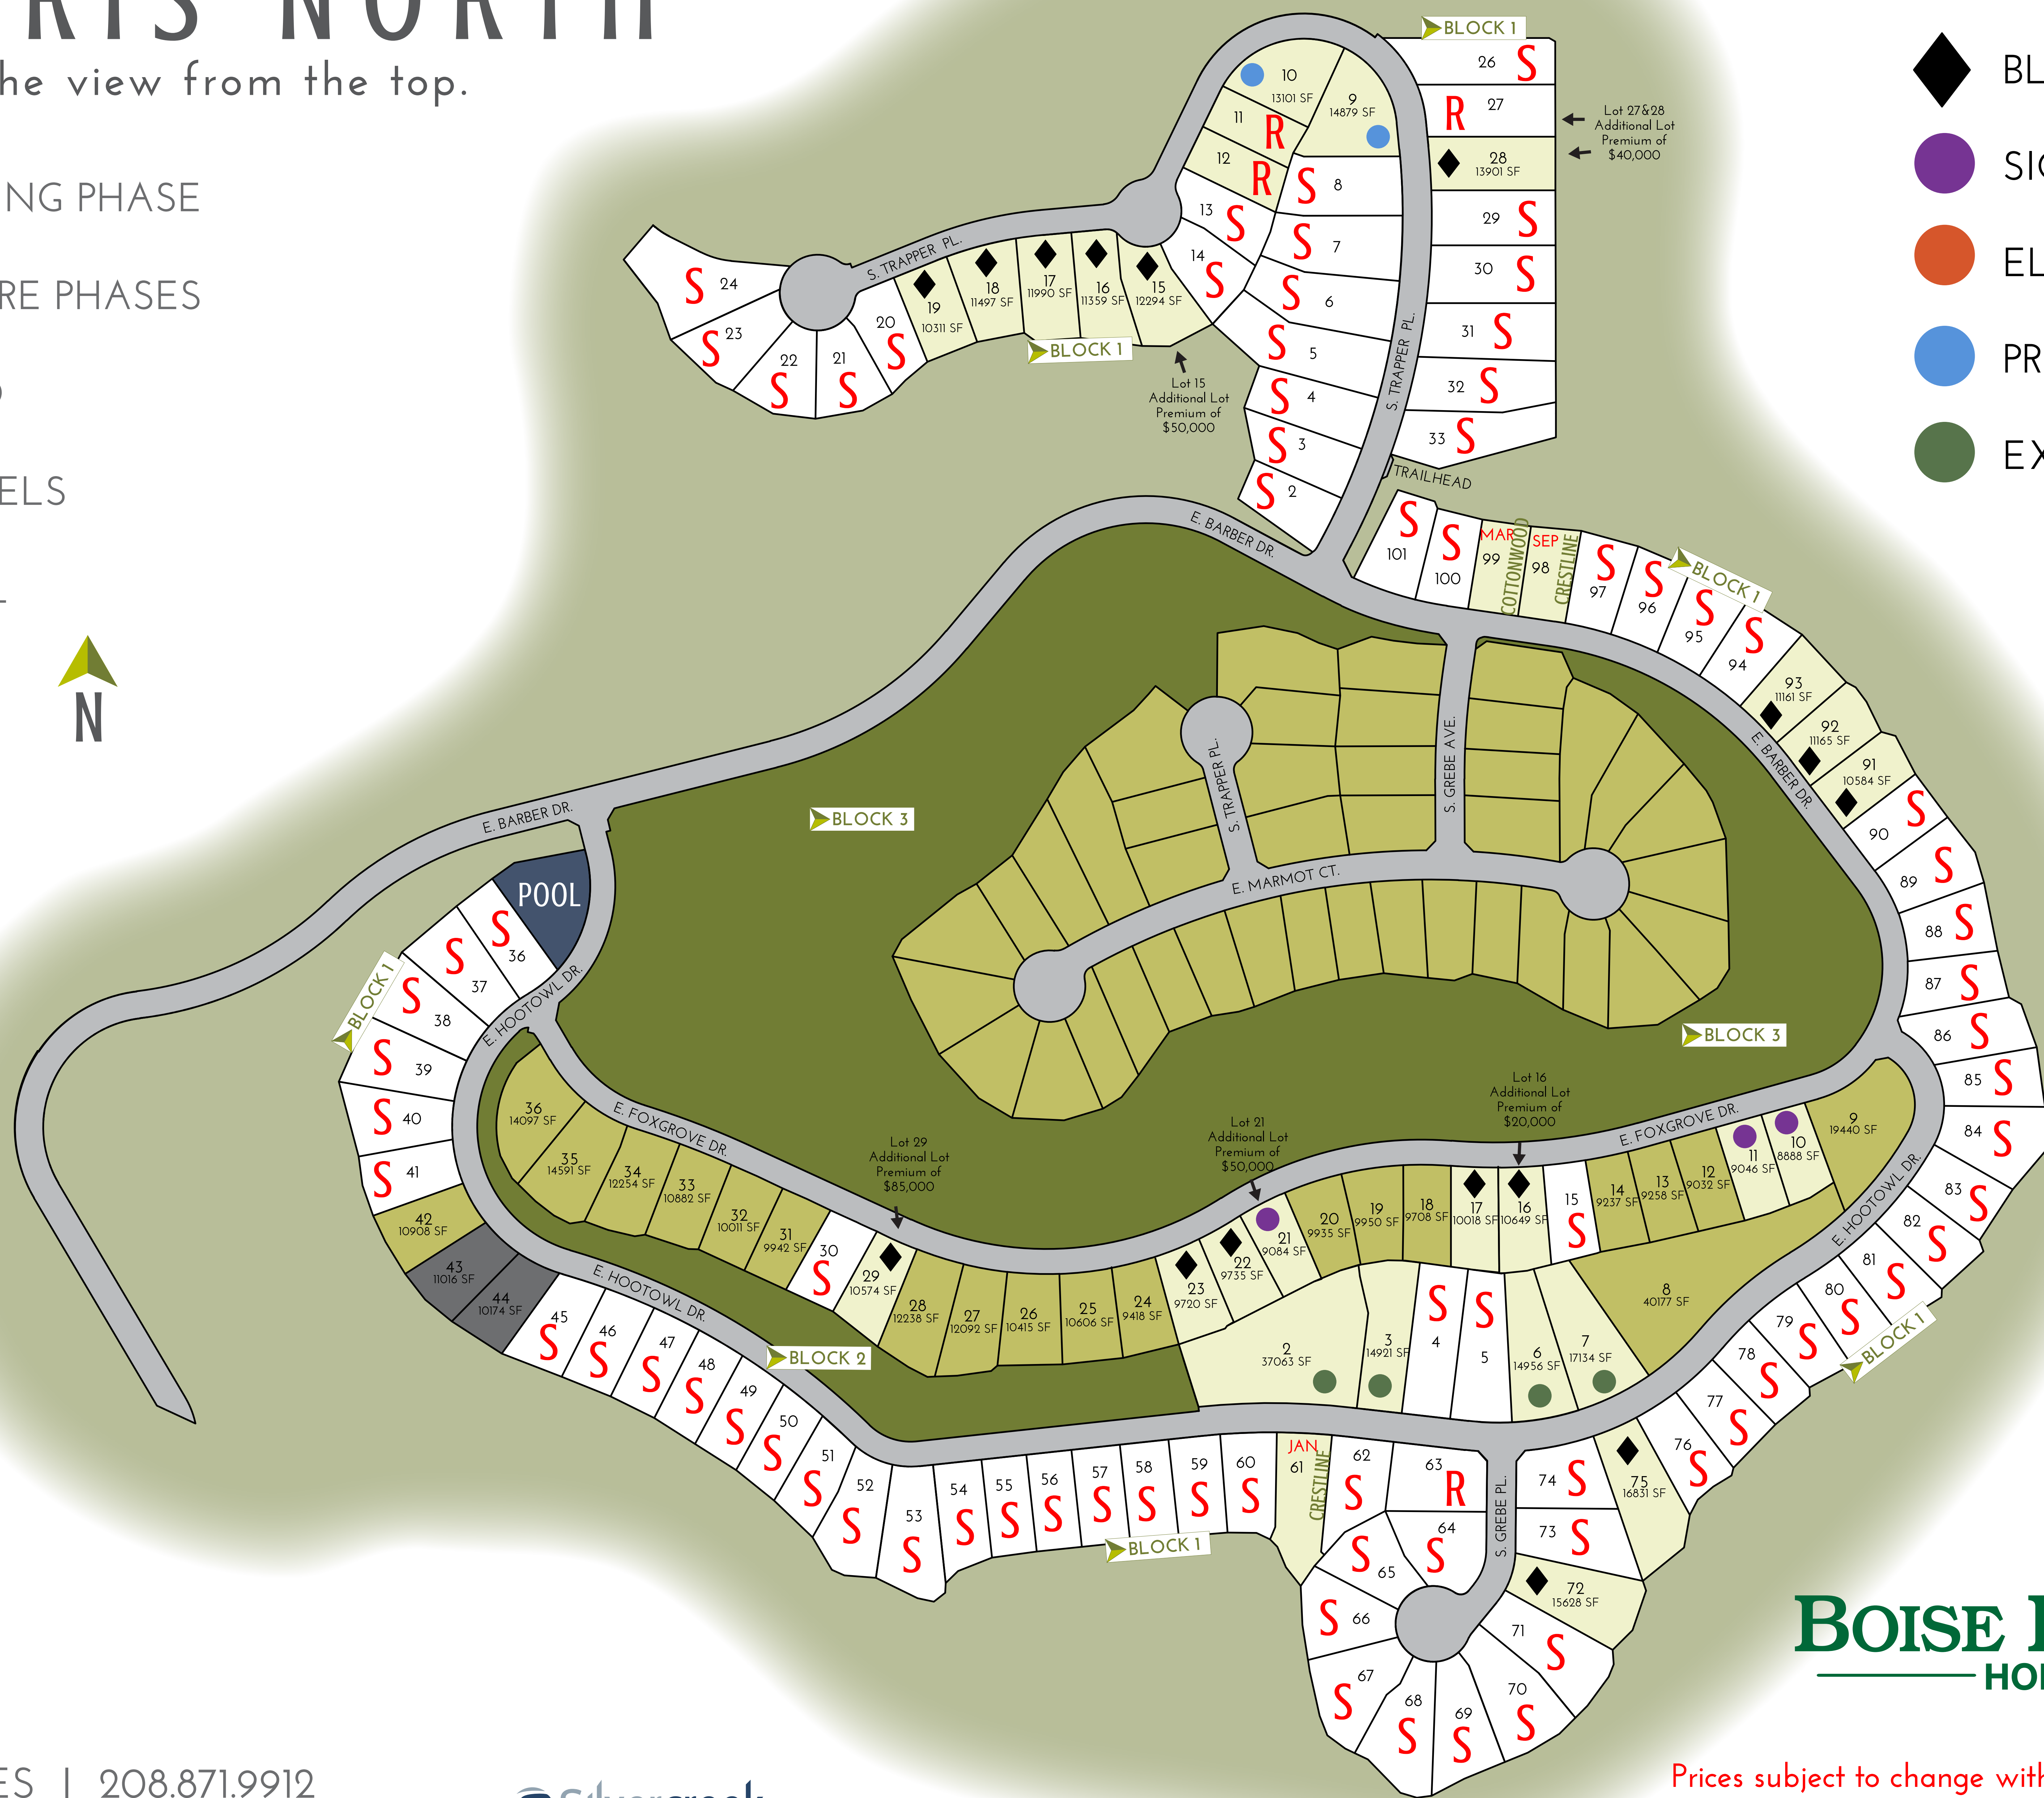

# HARRIS NORTH

The view from the top.

- SELLING PHASE
- FUTURE PHASES
- SOLD
- MODELS
- POOL

## LOT PREMIUMS

- BLACK DIAMOND
- SIGNATURE
- ELITE
- PREMIER
- EXECUTIVE

**BOISE HUNTER**  
HOMES