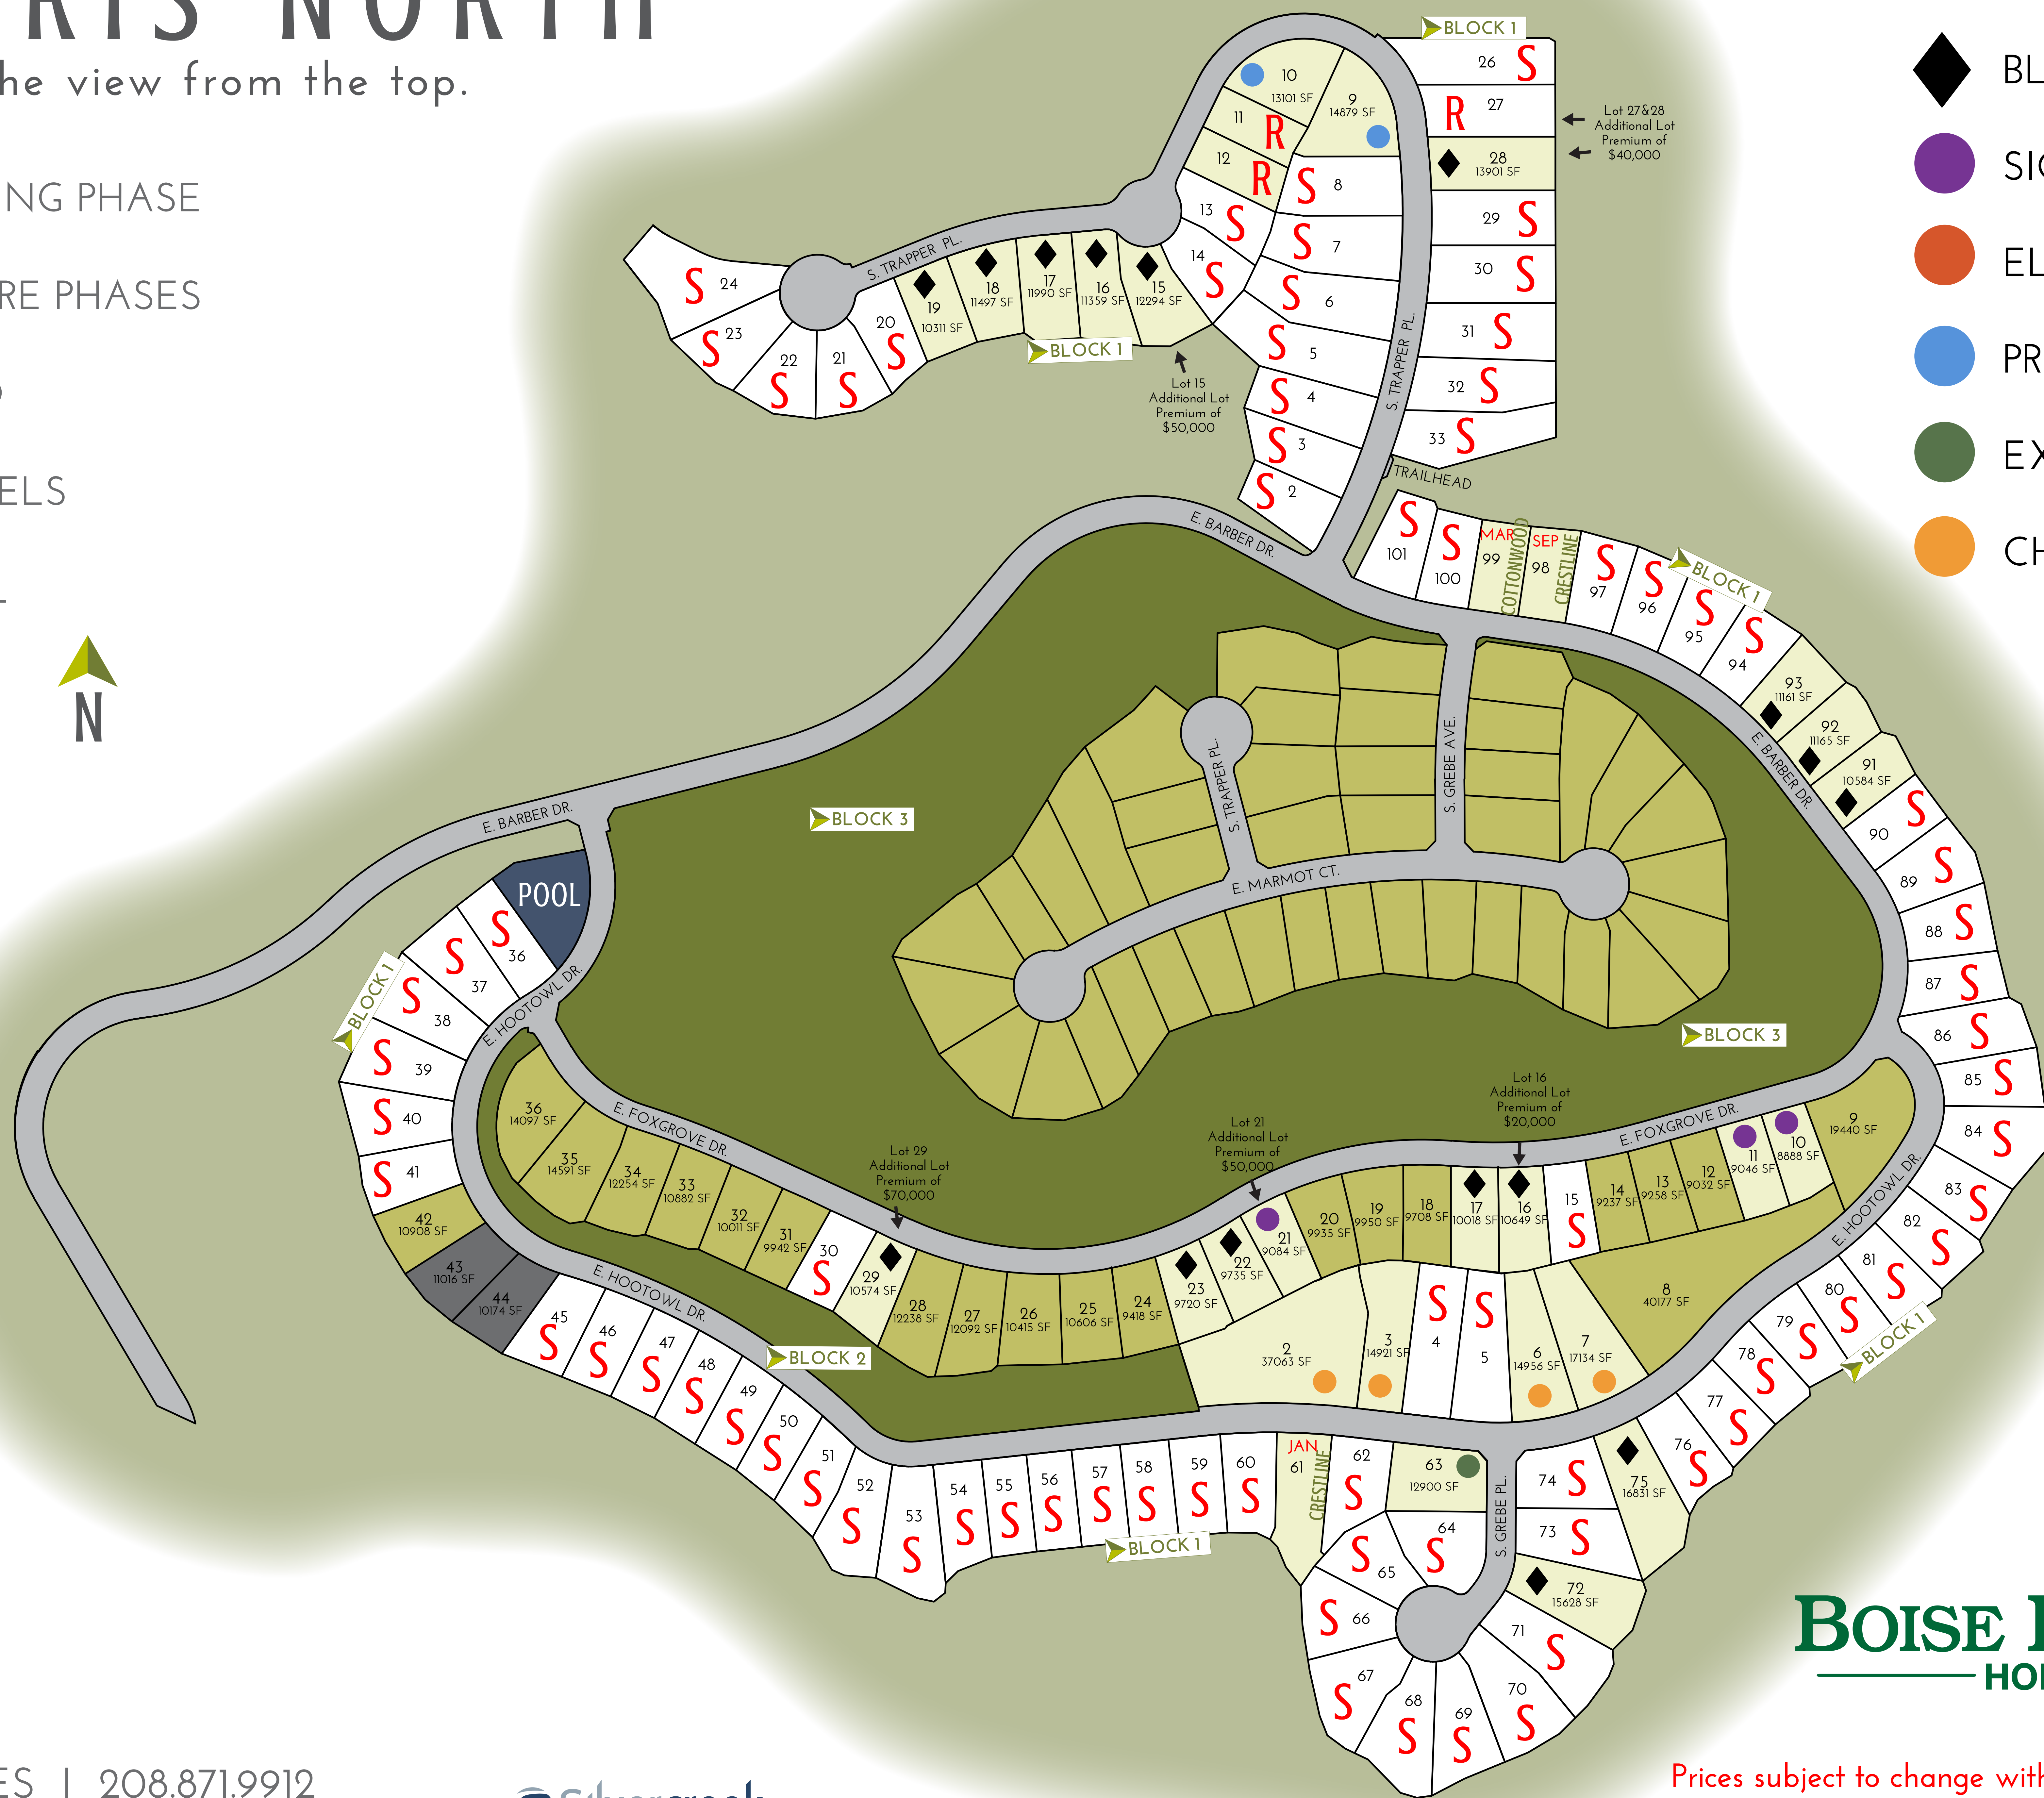

HARRIS NORTH

The view from the top.

- SELLING PHASE
- FUTURE PHASES
- SOLD
- MODELS
- POOL

LOT PREMIUMS

- BLACK DIAMOND
- SIGNATURE
- ELITE
- PREMIER
- EXECUTIVE
- CHOICE

BOISE HUNTER
HOMES