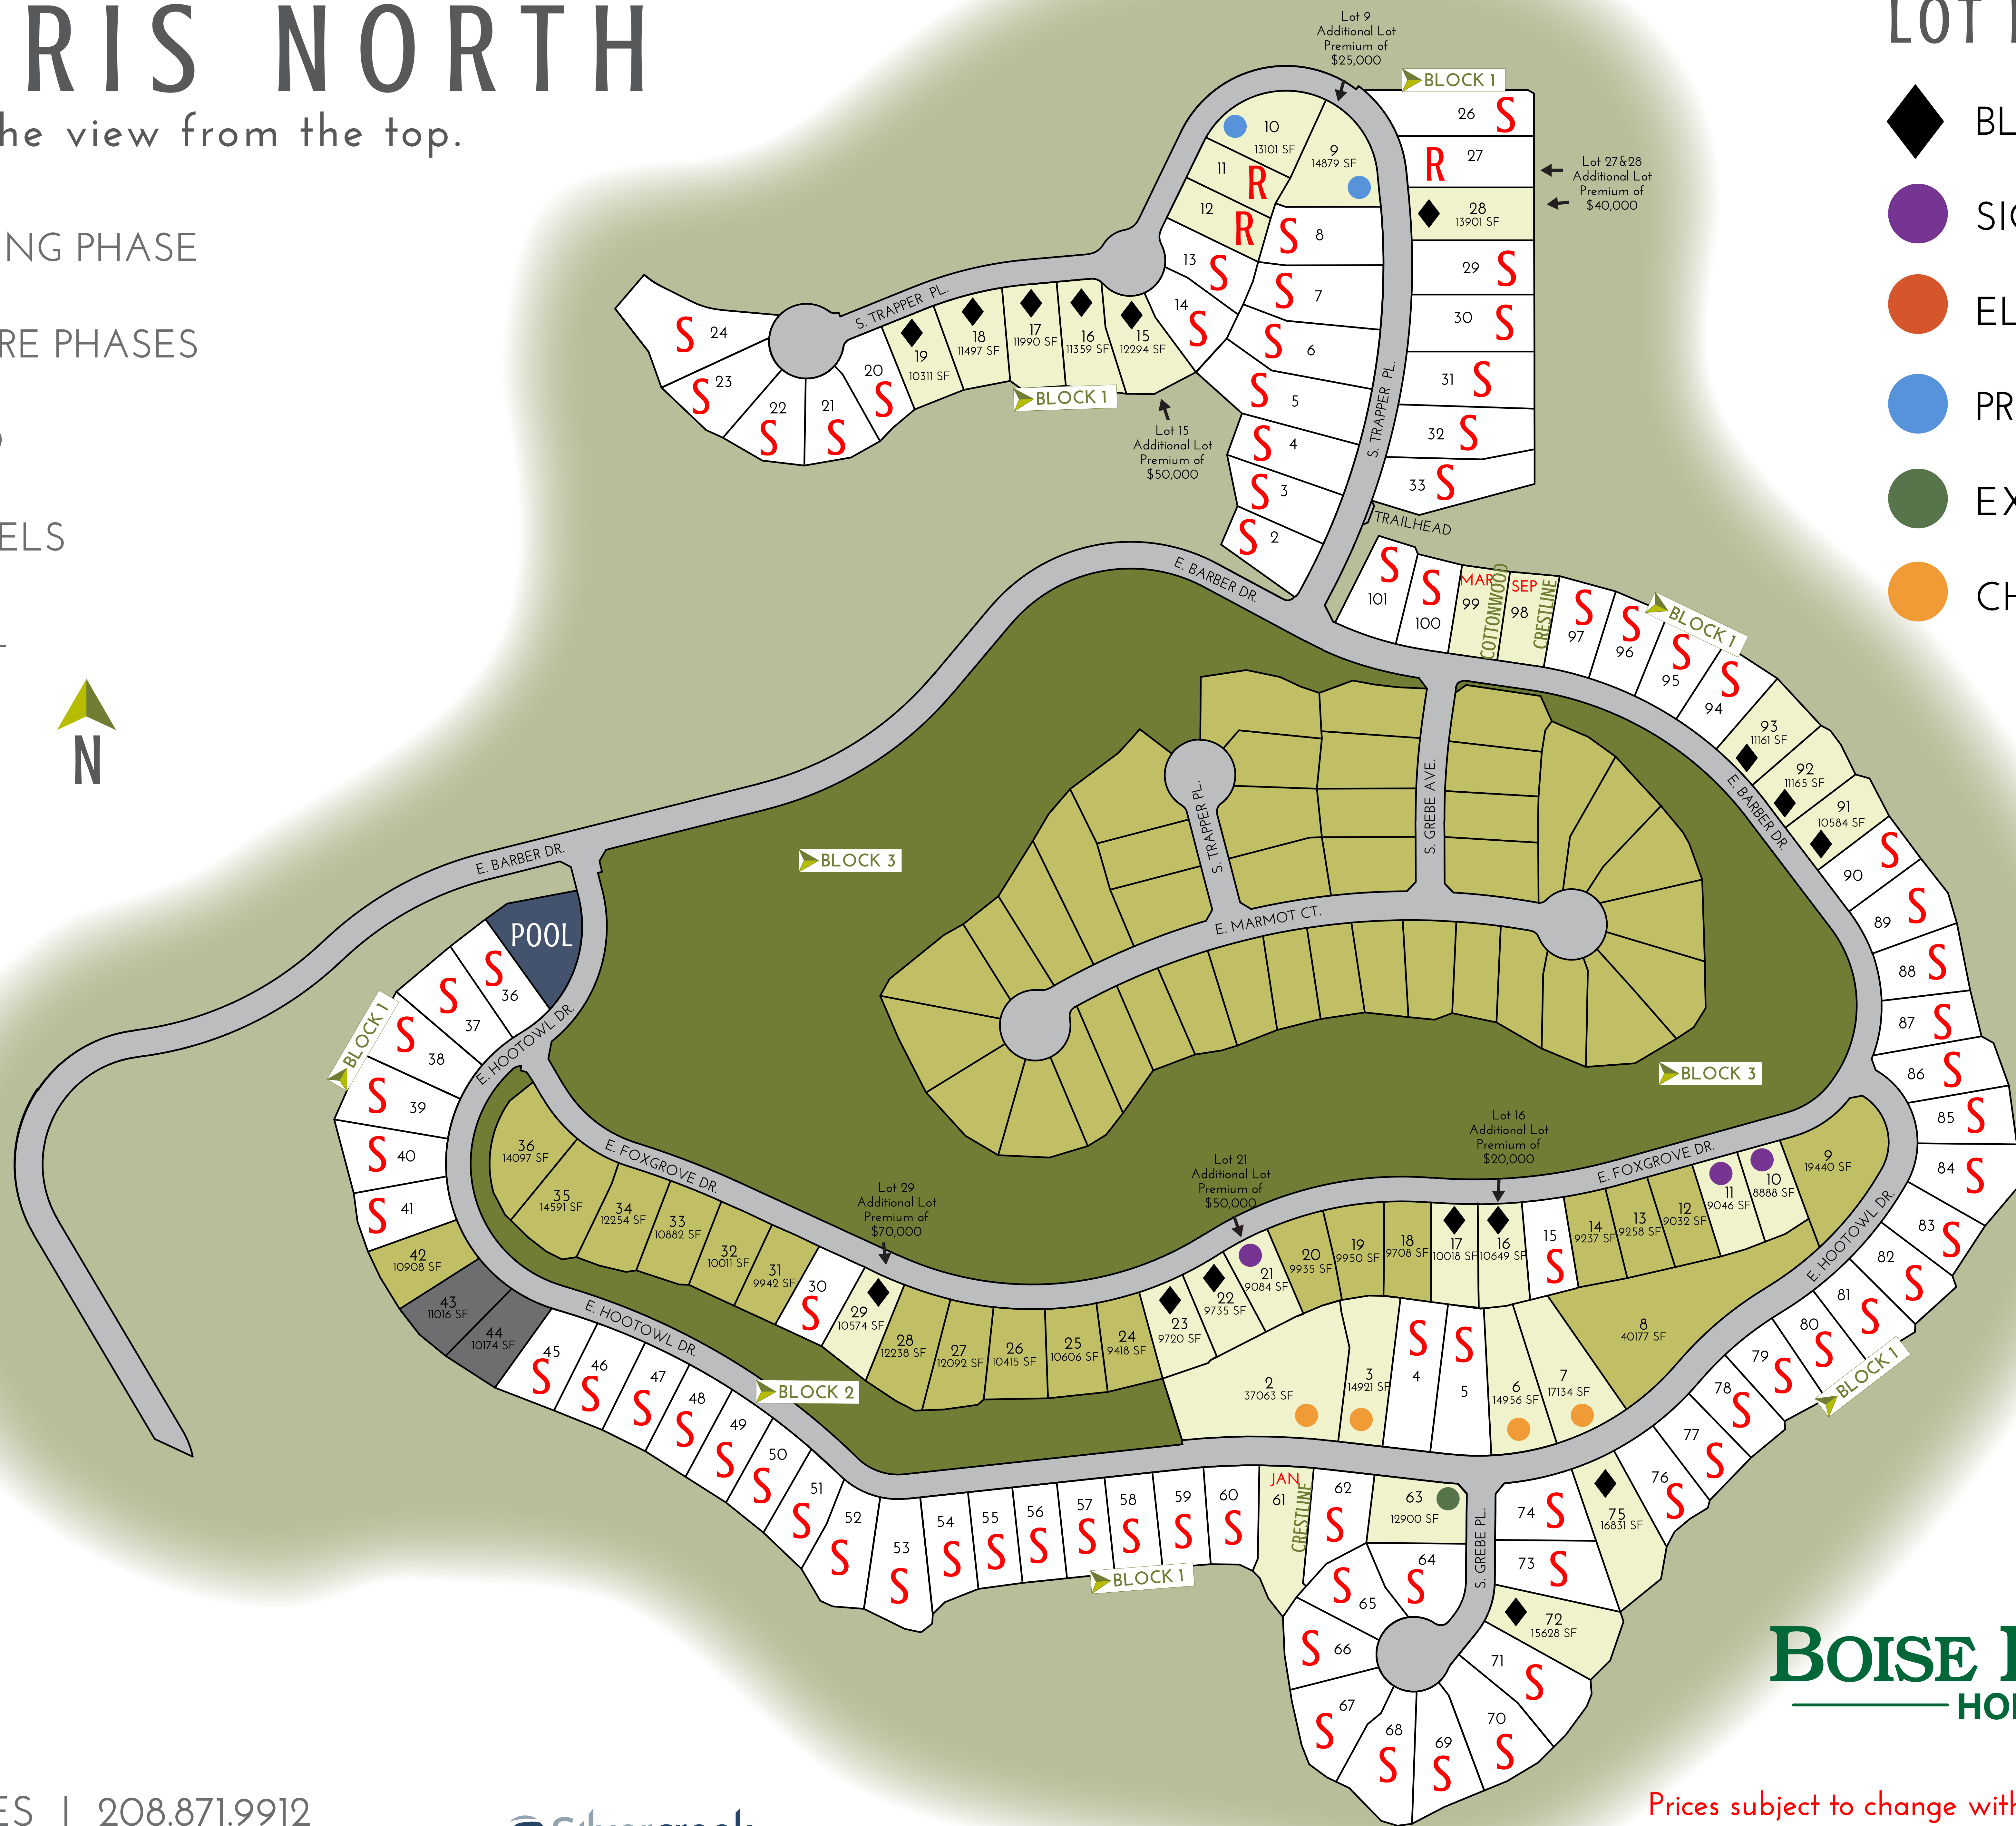

HARRIS NORTH

The view from the top.

- SELLING PHASE
- FUTURE PHASES
- SOLD
- MODELS
- POOL

LOT PREMIUMS

- BLACK DIAMOND
- SIGNATURE
- ELITE
- PREMIER
- EXECUTIVE
- CHOICE

BOISE HUNTER
HOMES

JACE SKYLES | 208.871.9912
jskyles@boisehunterhomes.com

Silvercreek
REALTY GROUP

Prices subject to change without notice. Red month on lot is the estimated finish month. Updated 6-12-19