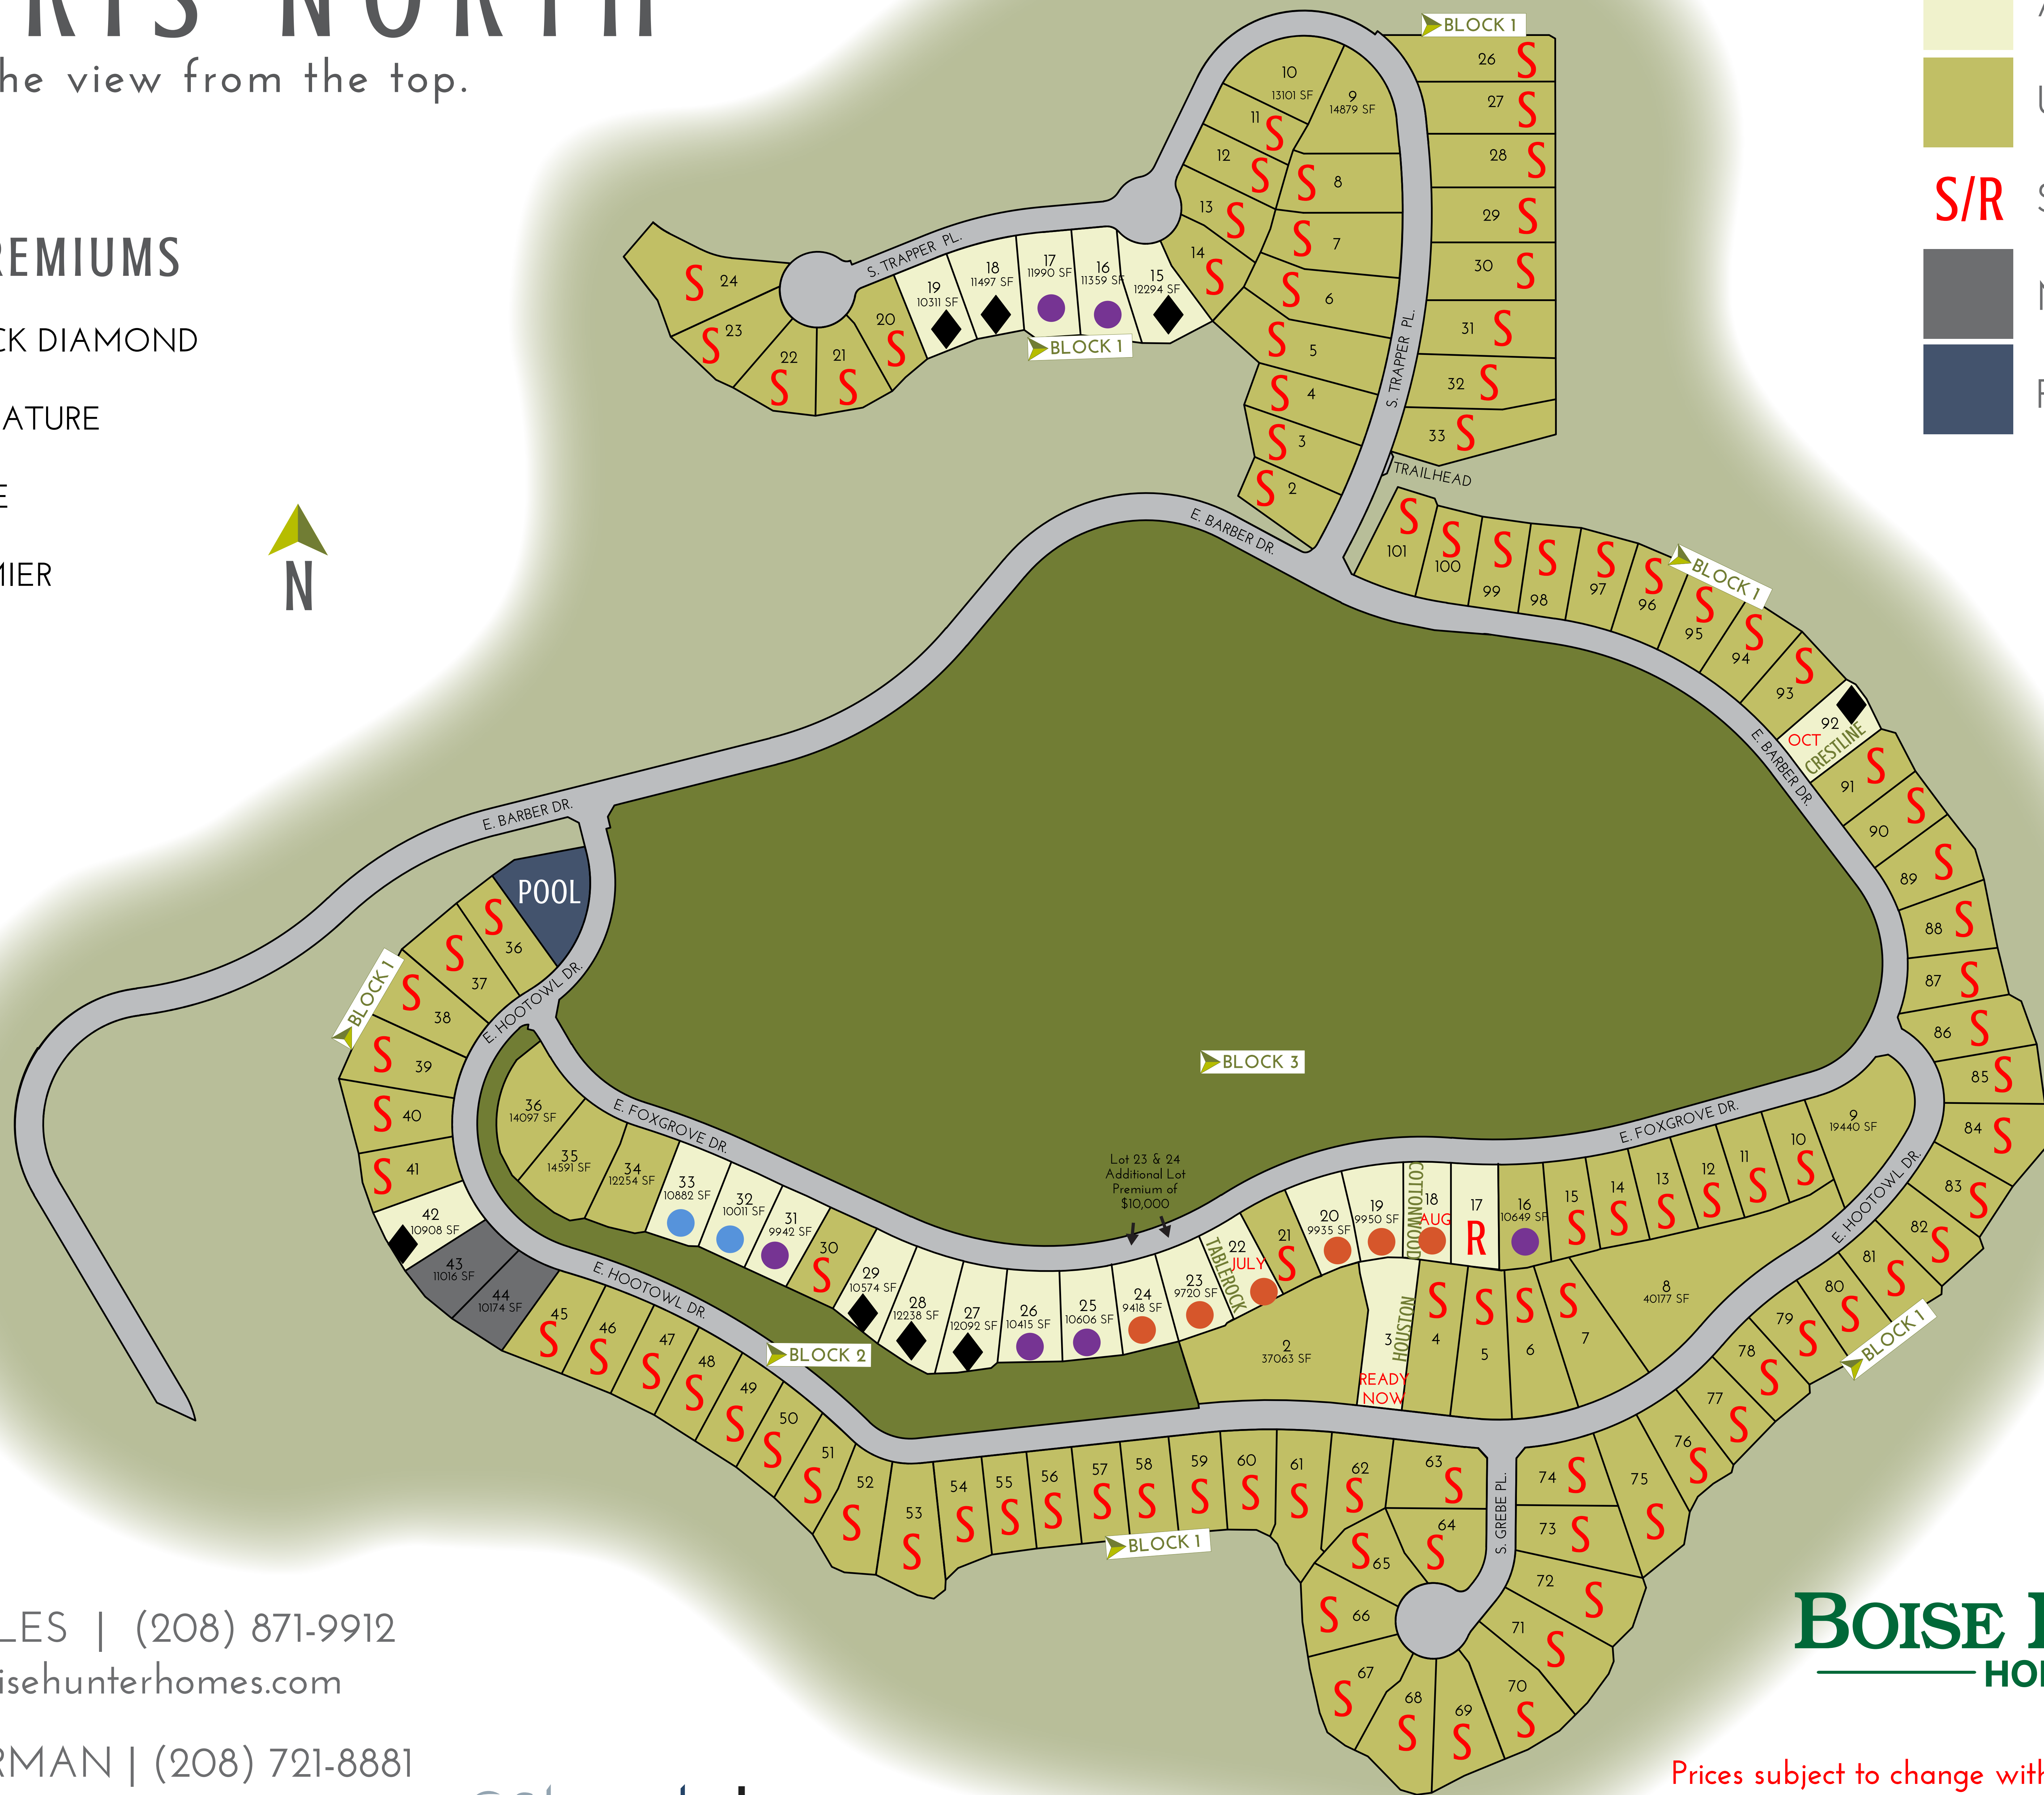

HARRIS NORTH

The view from the top.

LOT PREMIUMS

- ◆ BLACK DIAMOND
- SIGNATURE
- ELITE
- PREMIER

- AVAILABLE
- UNAVAILABLE
- S/R SOLD/RESERVED
- MODELS
- POOL

JACE SKYLES | (208) 871-9912
jskyles@boisehunterhomes.com