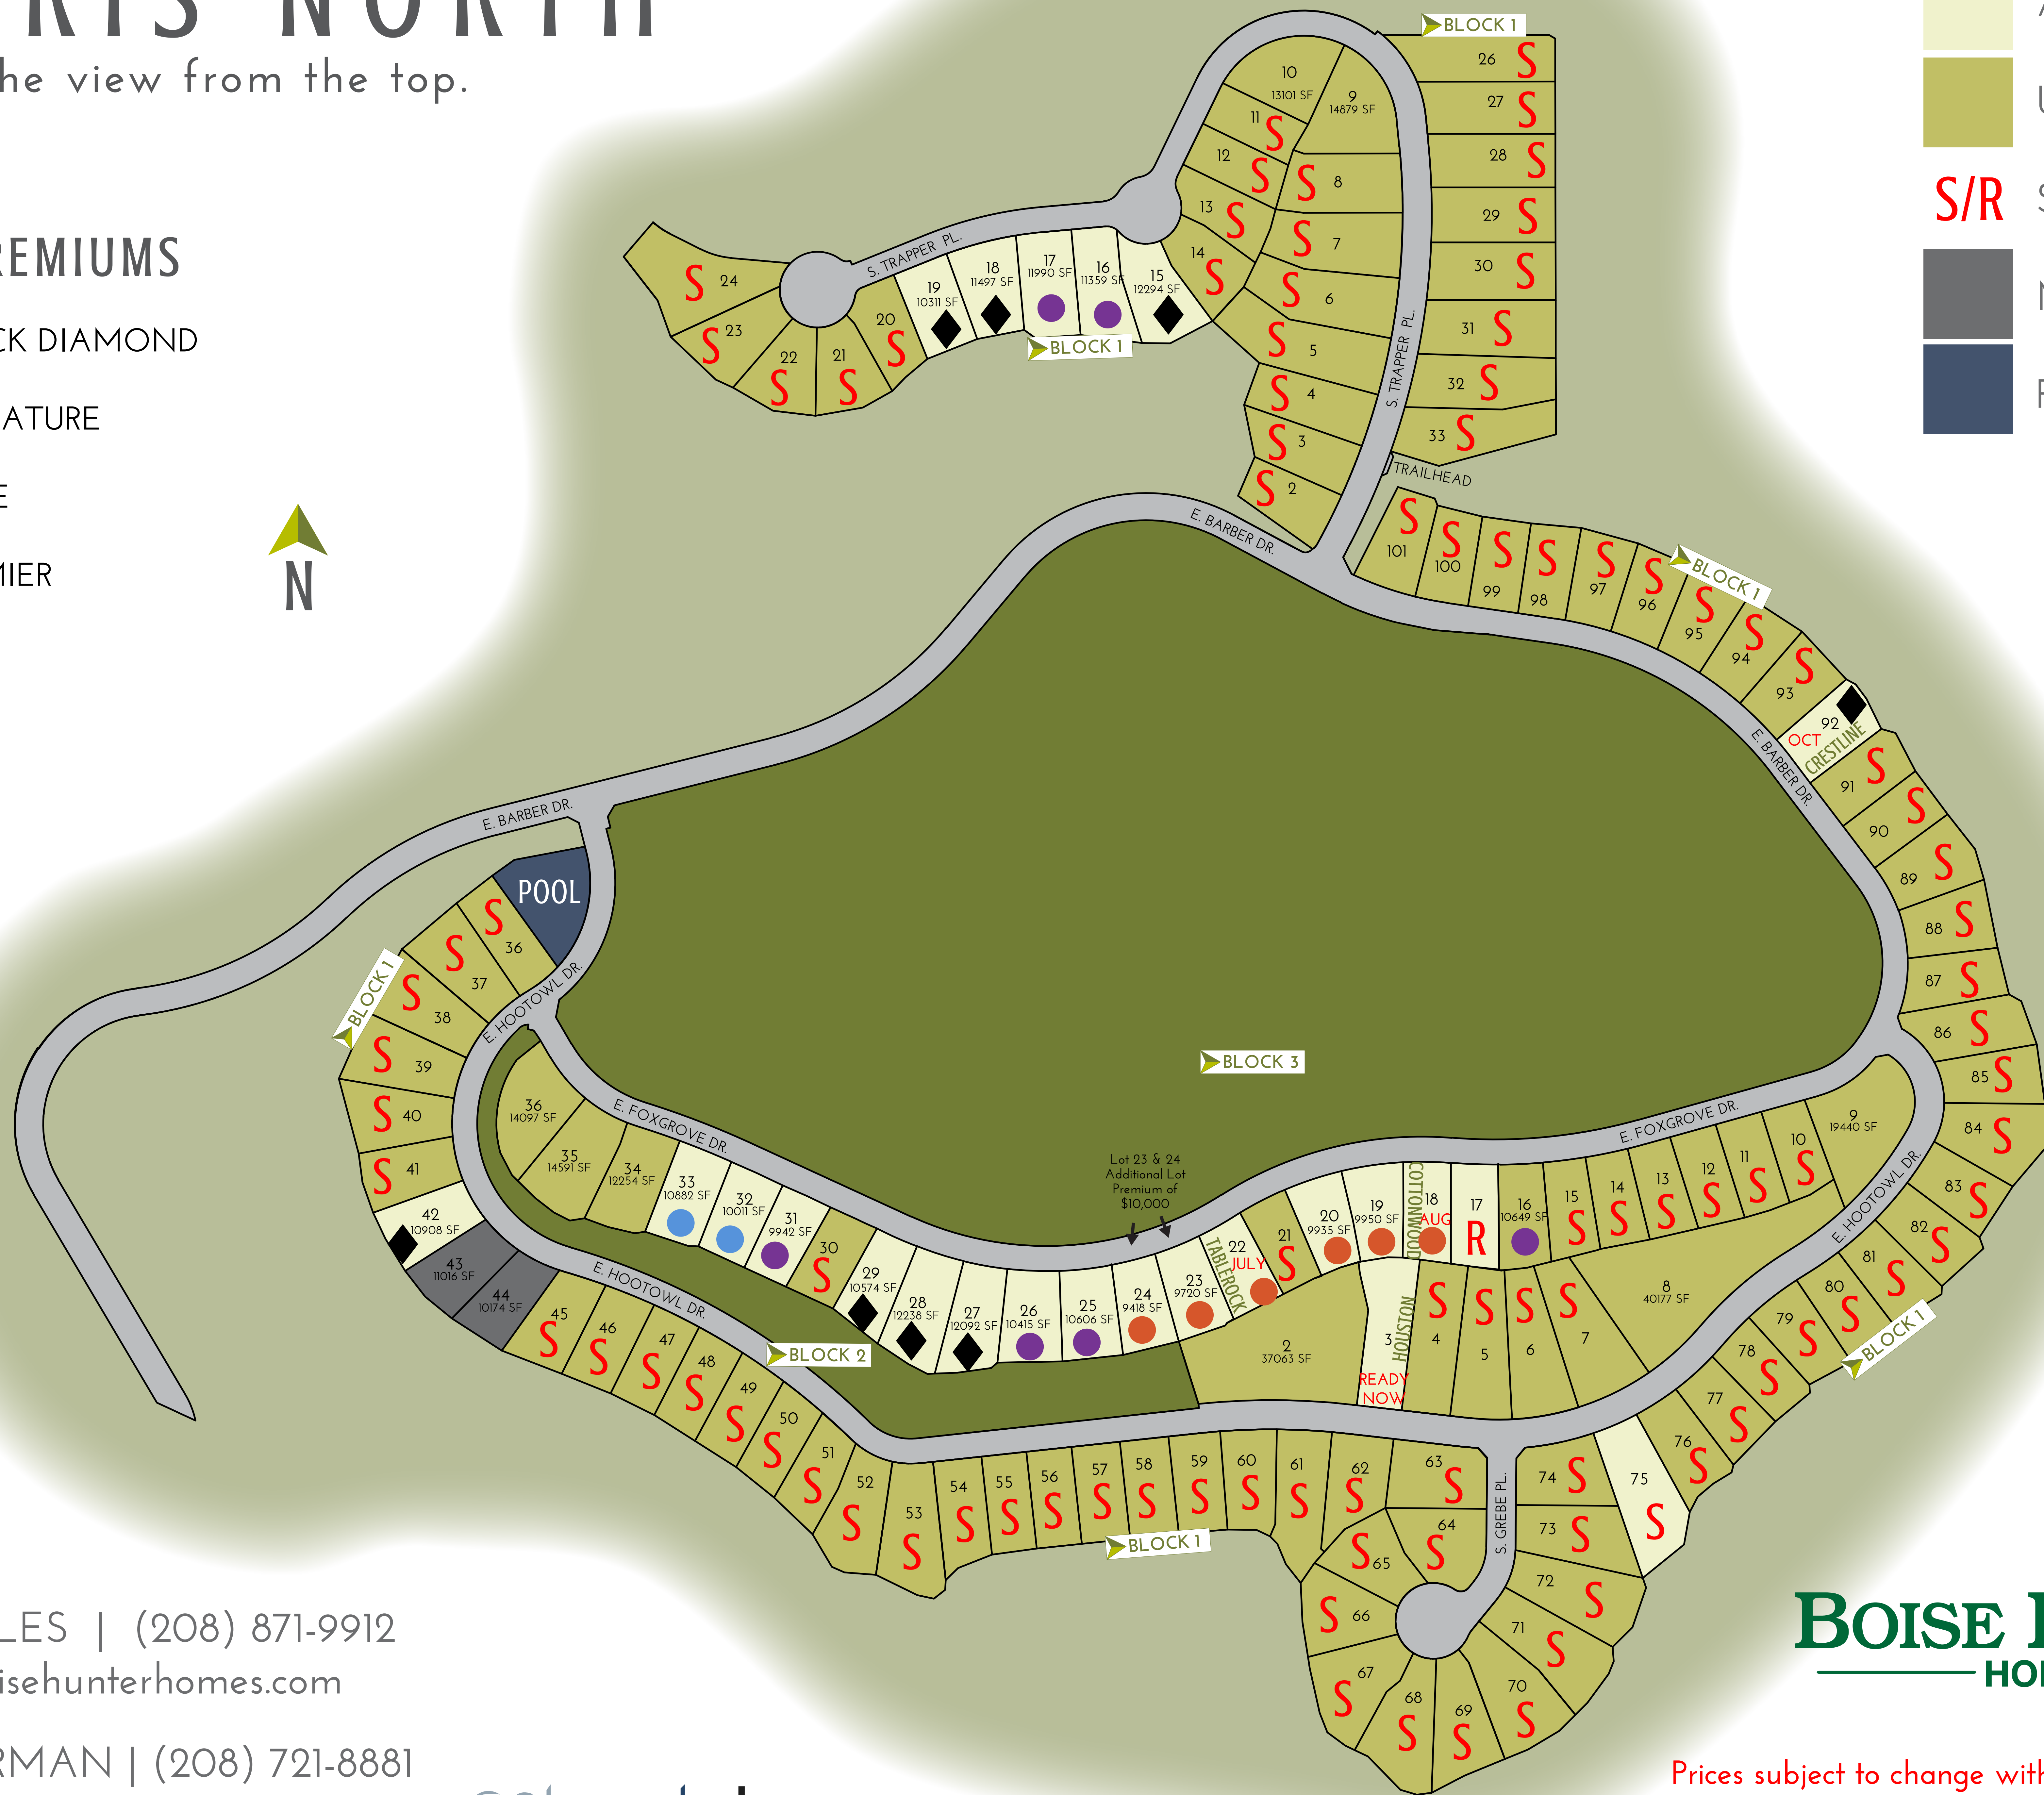

HARRIS NORTH

The view from the top.

LOT PREMIUMS

- ◆ BLACK DIAMOND
- SIGNATURE
- ELITE
- PREMIER

- AVAILABLE
- UNAVAILABLE
- S/R SOLD/RESERVED
- MODELS
- POOL

JACE SKYLES | (208) 871-9912
jskyles@boisehunterhomes.com