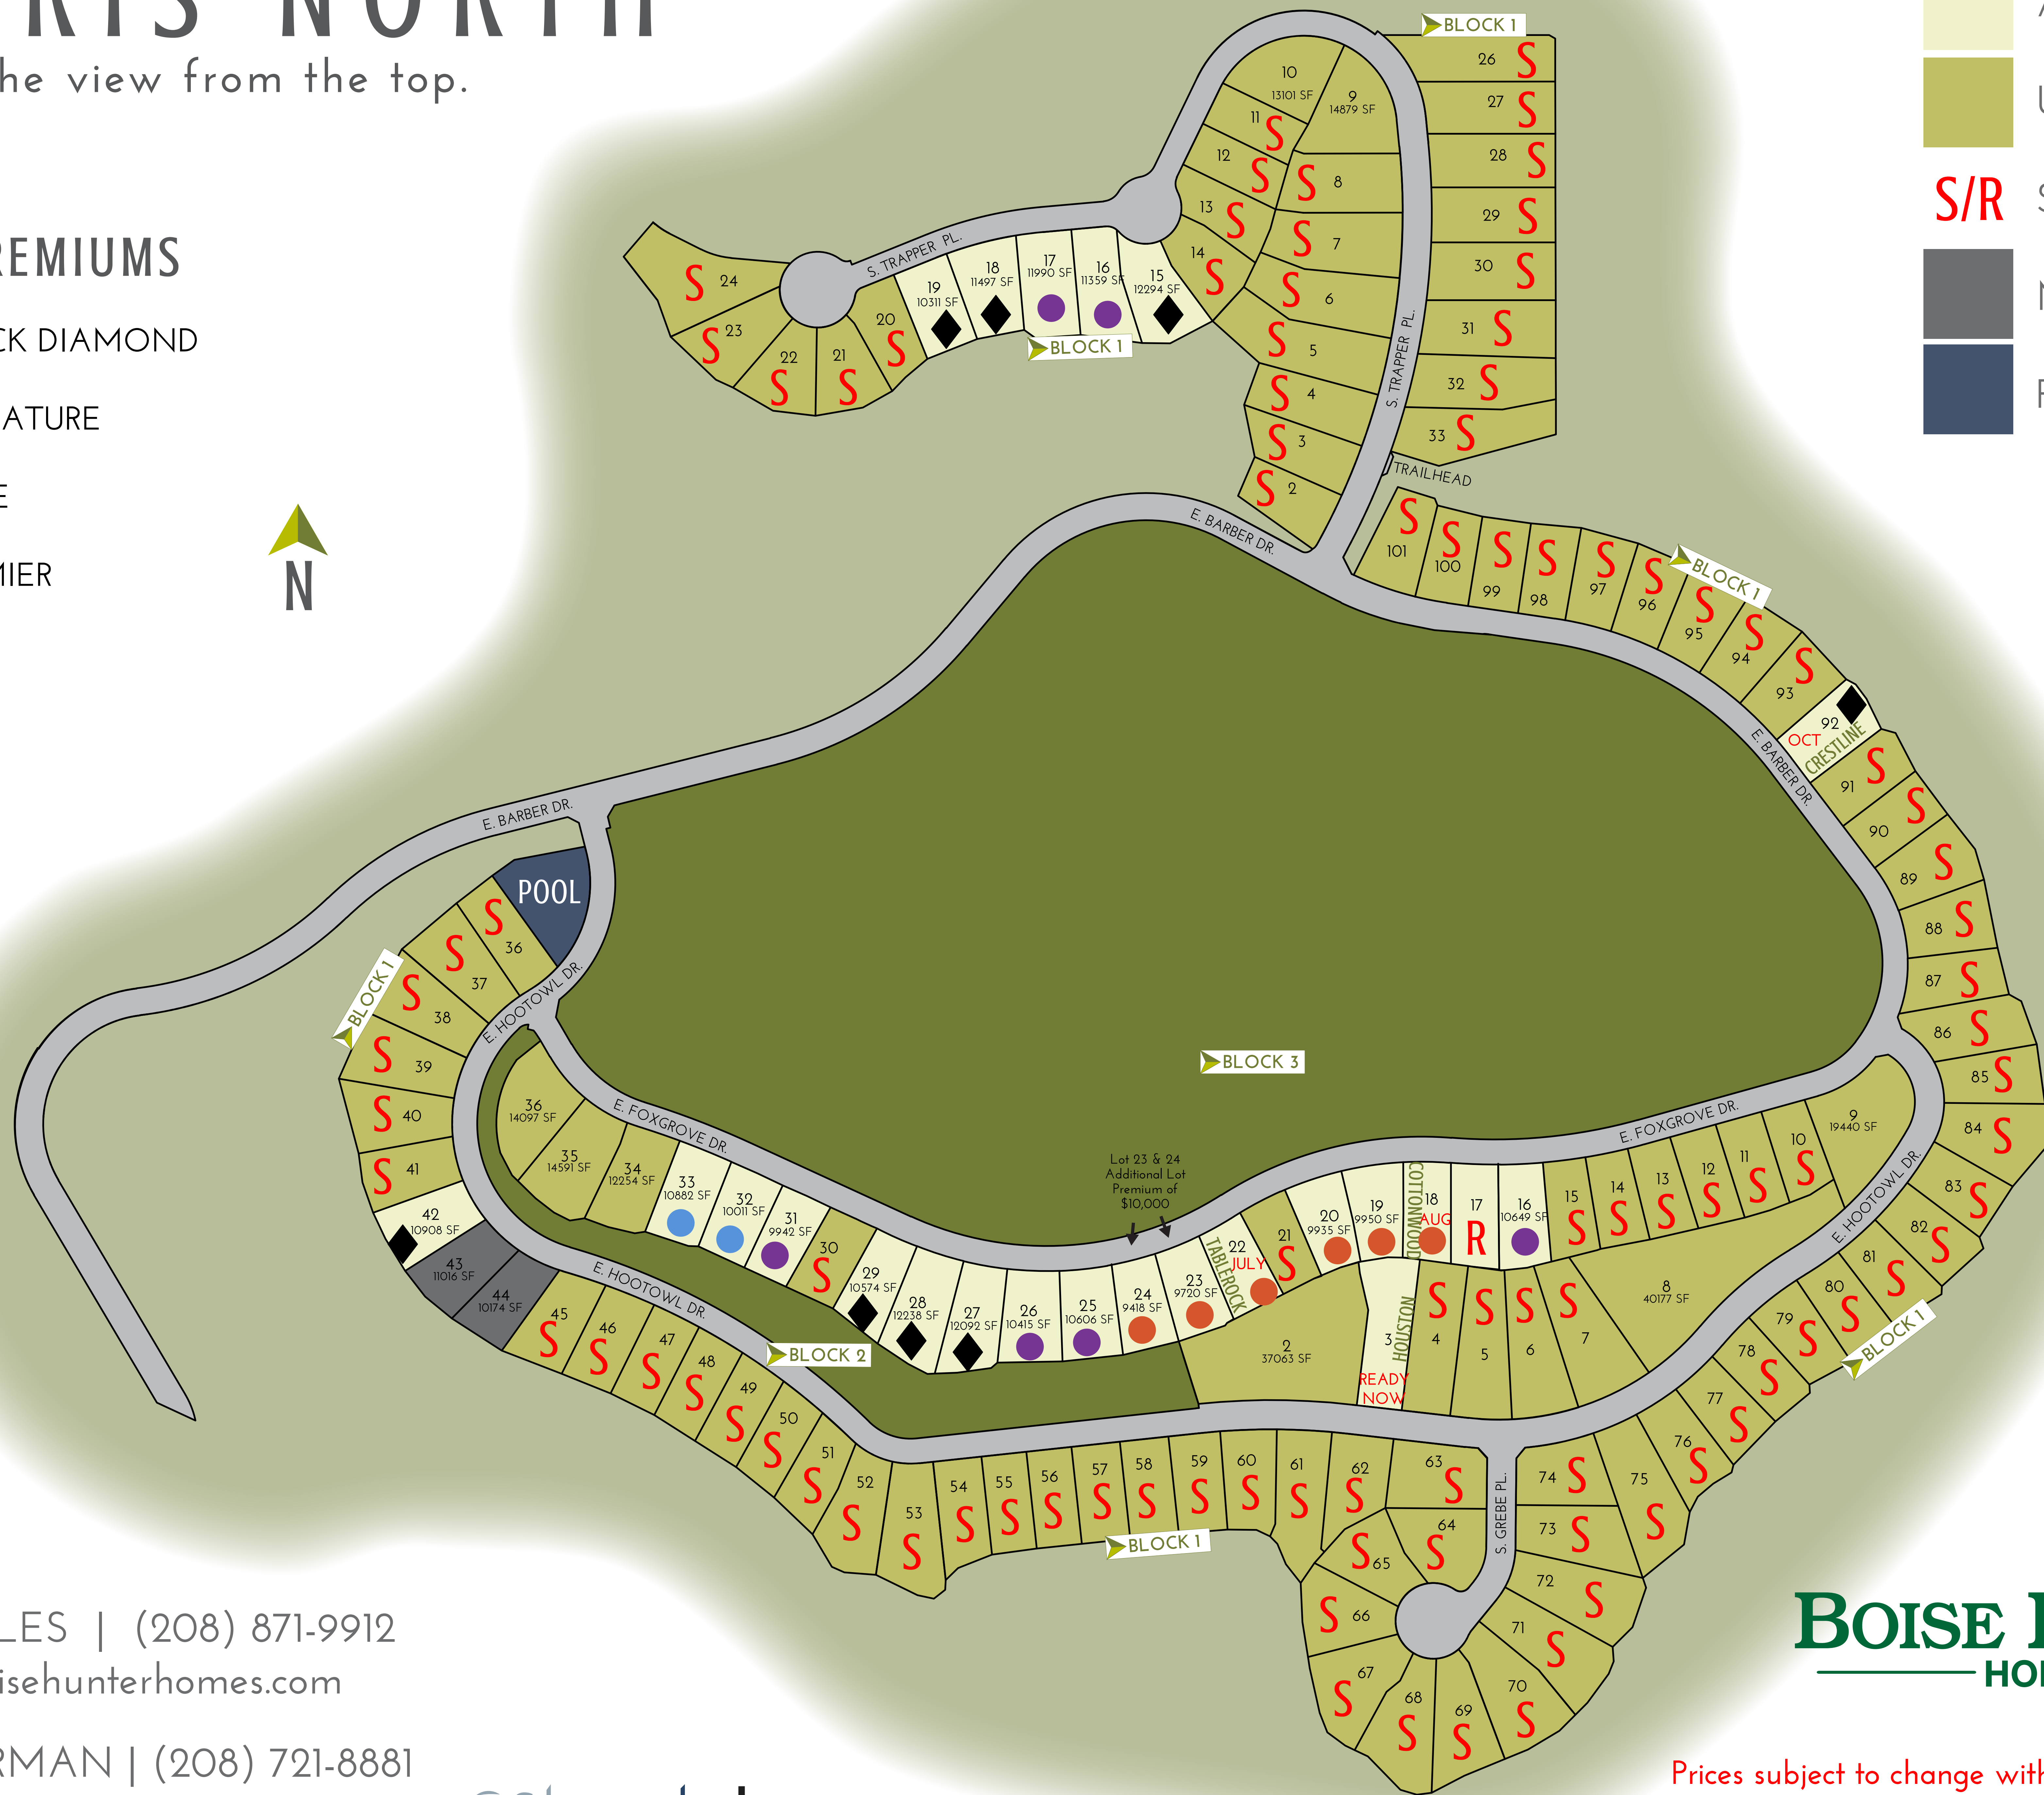

HARRIS NORTH

The view from the top.

LOT PREMIUMS

- ◆ BLACK DIAMOND
- SIGNATURE
- ELITE
- PREMIER

- AVAILABLE
- UNAVAILABLE
- S/R SOLD/RESERVED
- MODELS
- POOL

JACE SKYLES | (208) 871-9912
jskyles@boisehunterhomes.com