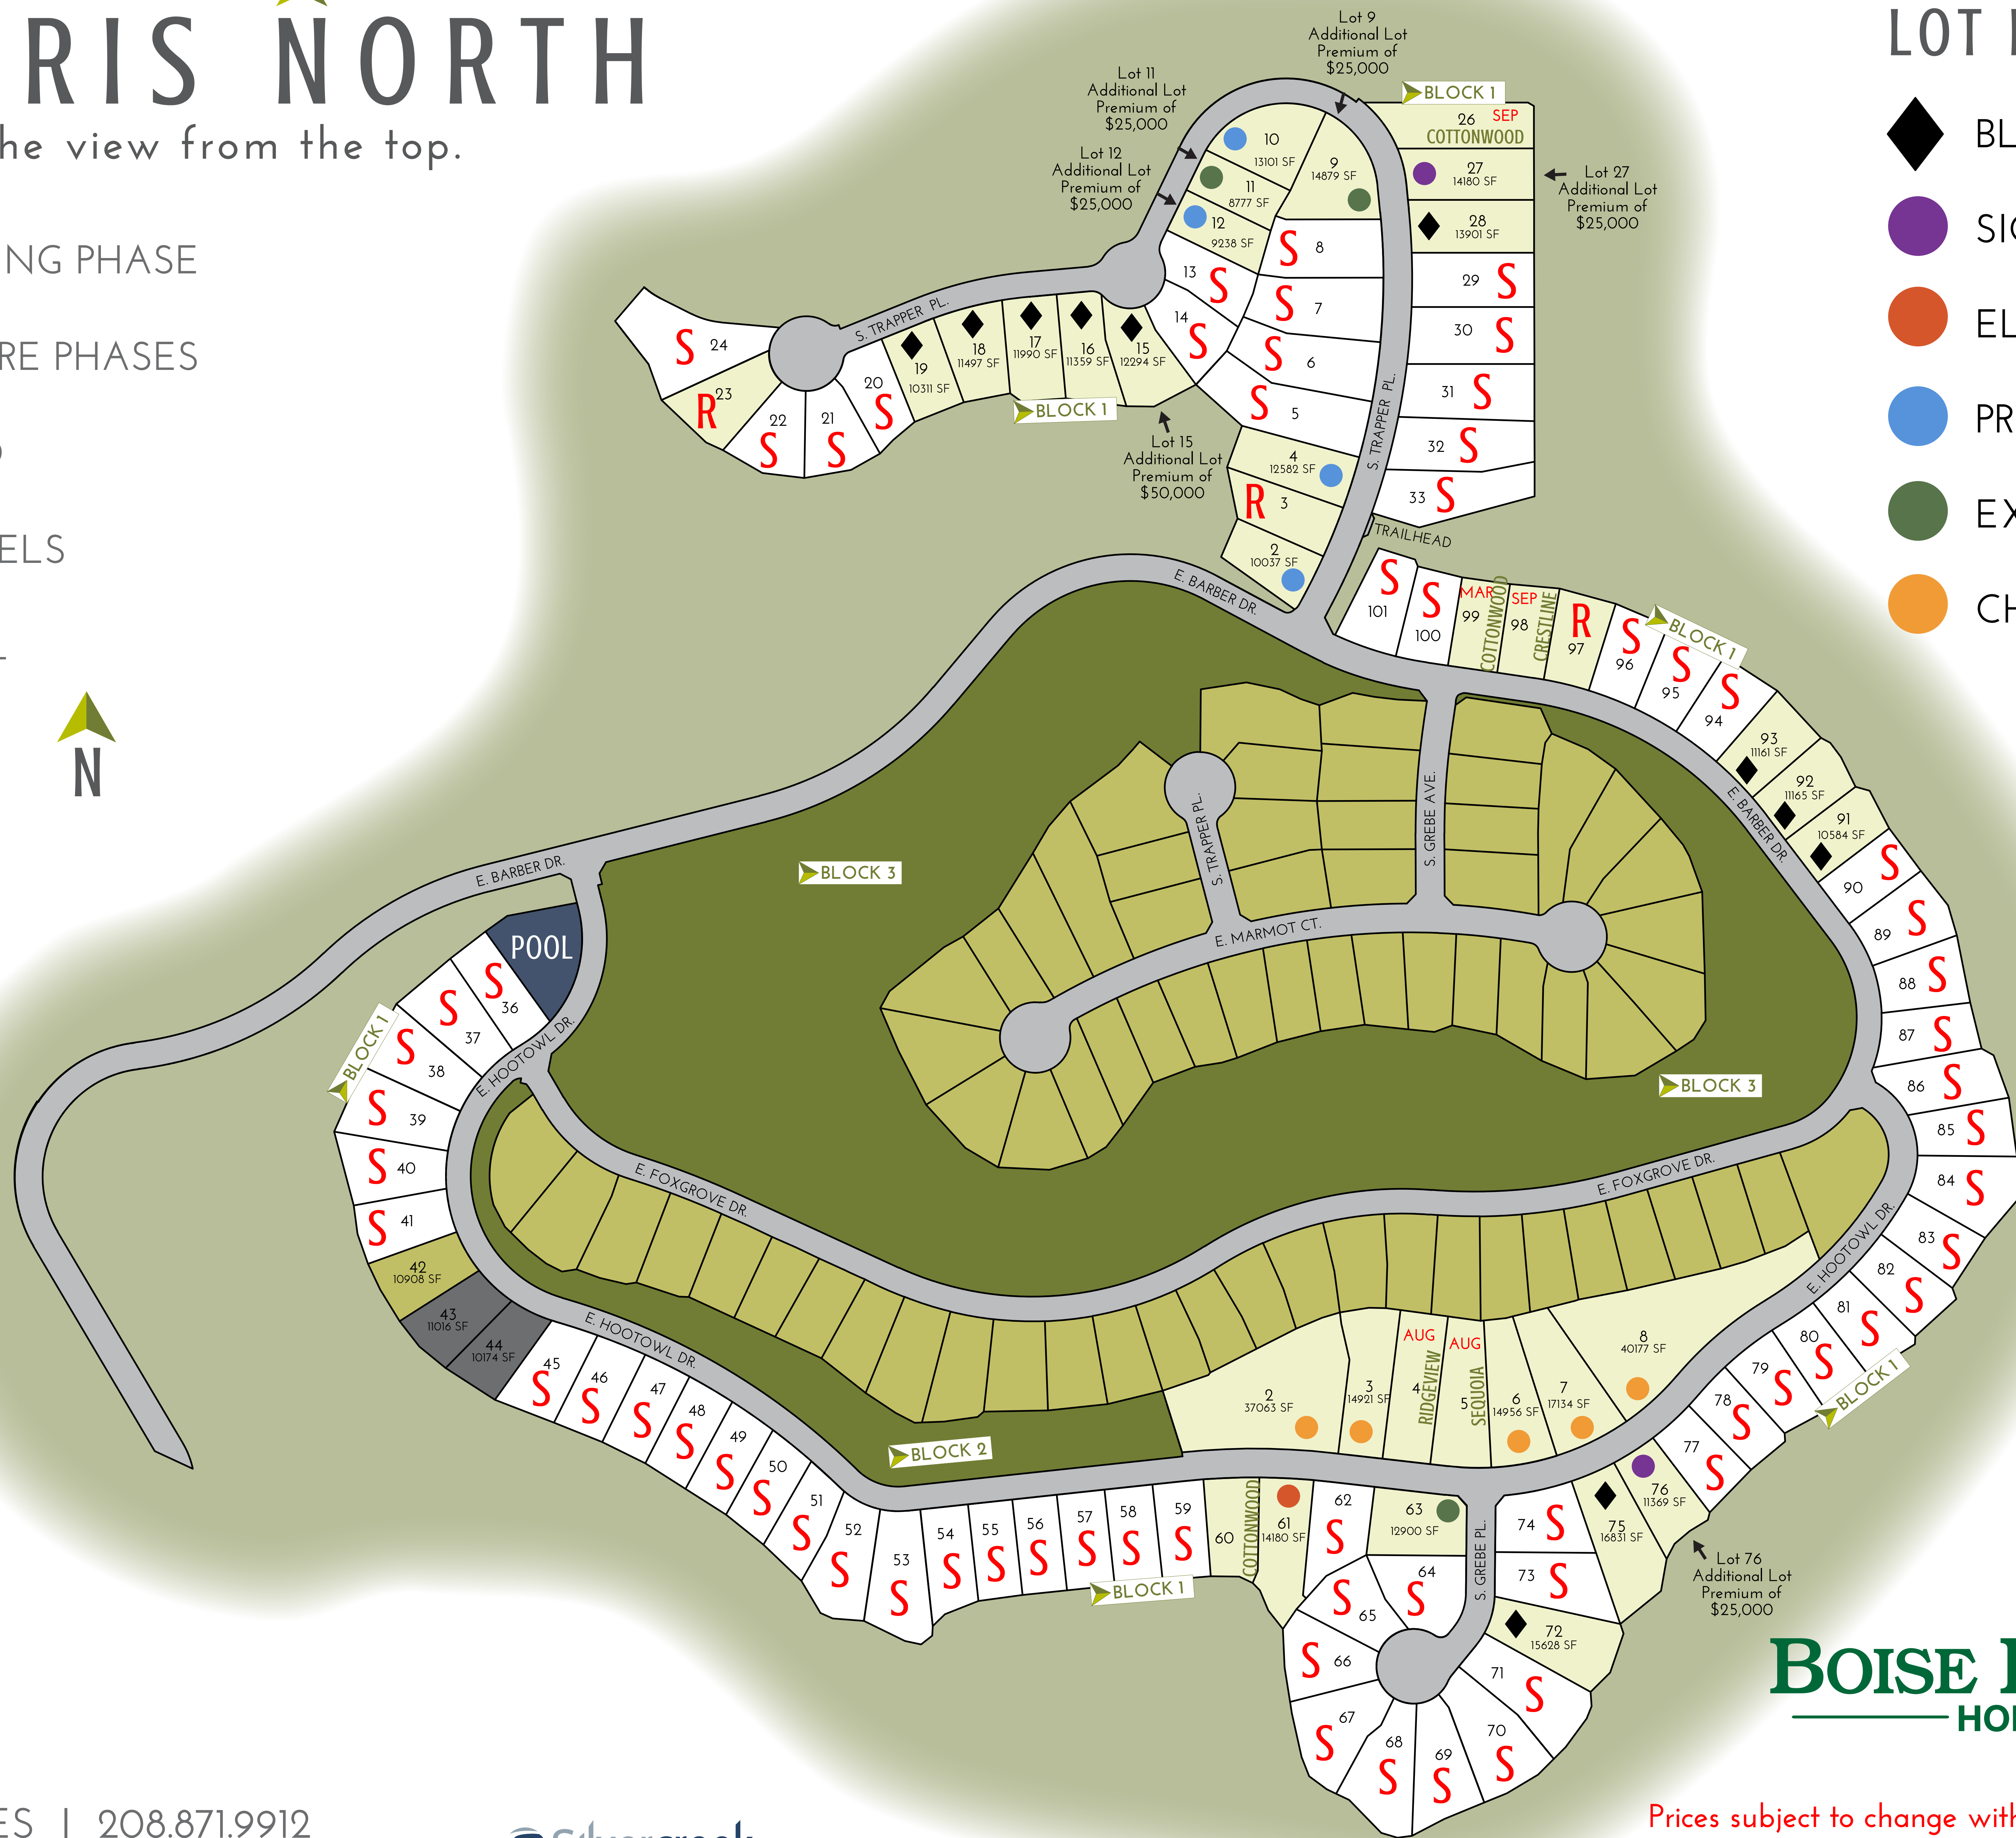

HARRIS NORTH

The view from the top.

- SELLING PHASE
- FUTURE PHASES
- SOLD
- MODELS
- POOL

LOT PREMIUMS

- BLACK DIAMOND
- SIGNATURE
- ELITE
- PREMIER
- EXECUTIVE
- CHOICE

BOISE HUNTER
HOMES