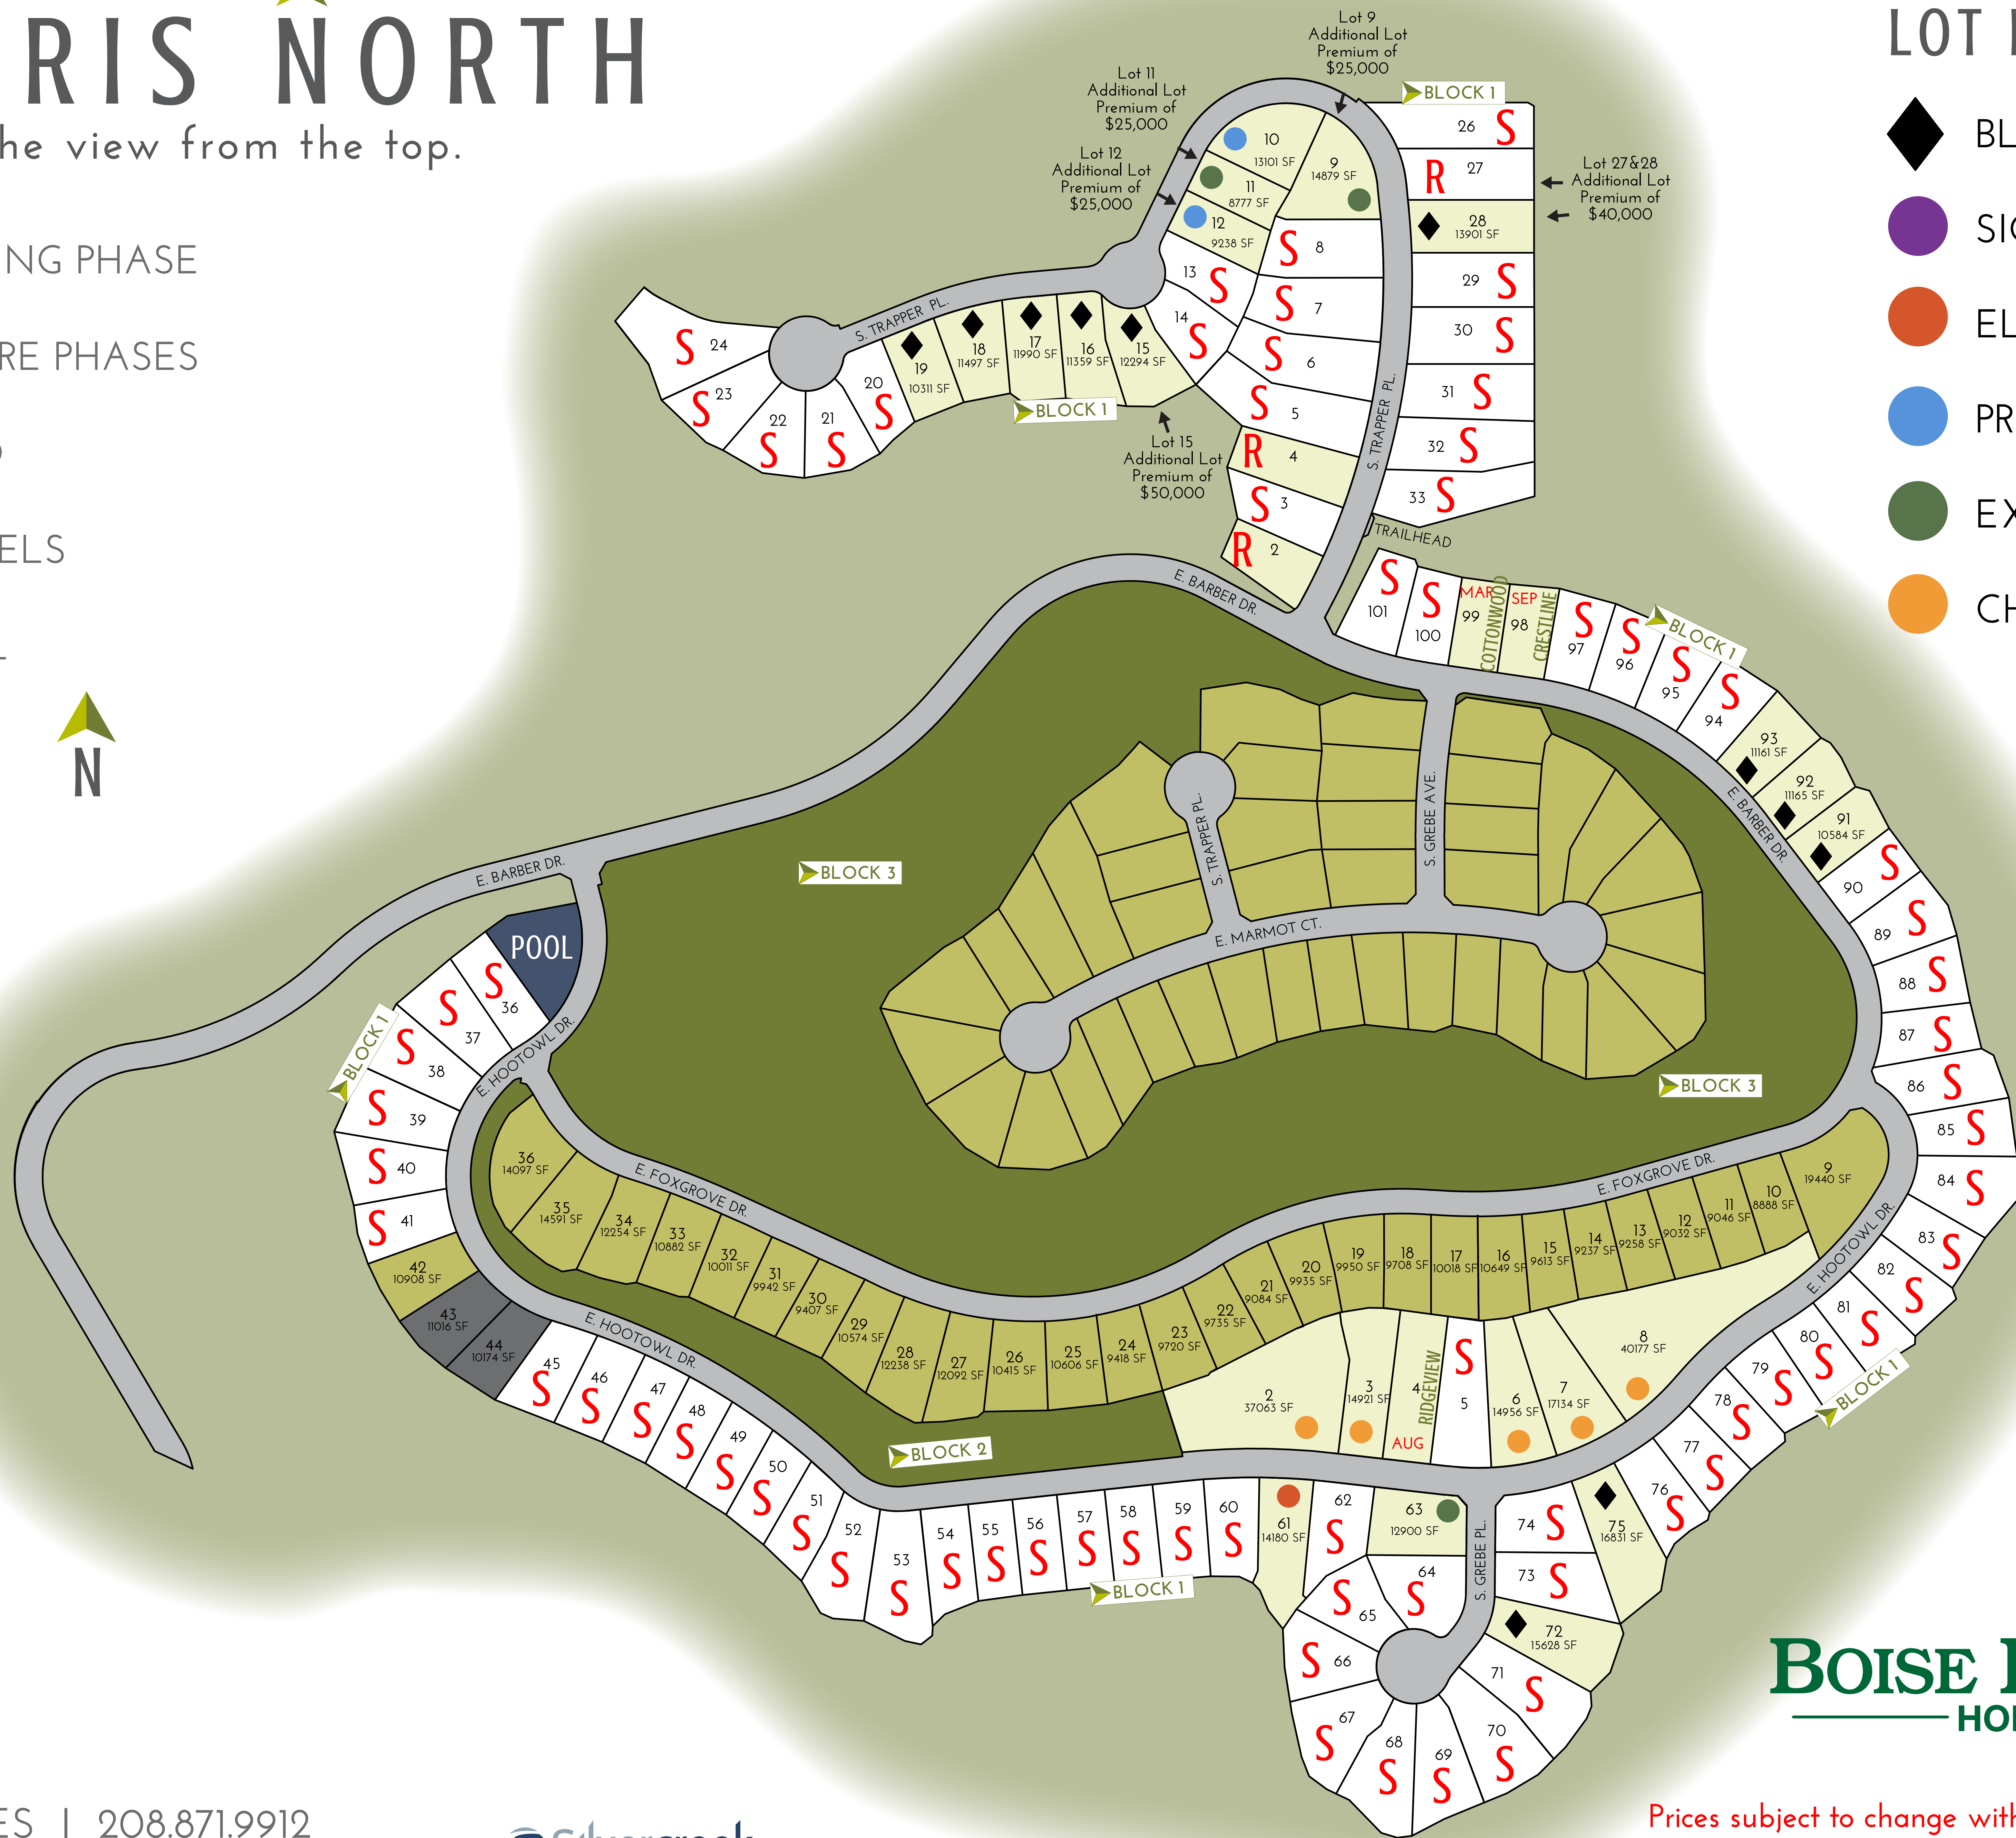

HARRIS NORTH

The view from the top.

- SELLING PHASE
- FUTURE PHASES
- SOLD
- MODELS
- POOL

LOT PREMIUMS

- BLACK DIAMOND
- SIGNATURE
- ELITE
- PREMIER
- EXECUTIVE
- CHOICE

BOISE HUNTER
HOMES