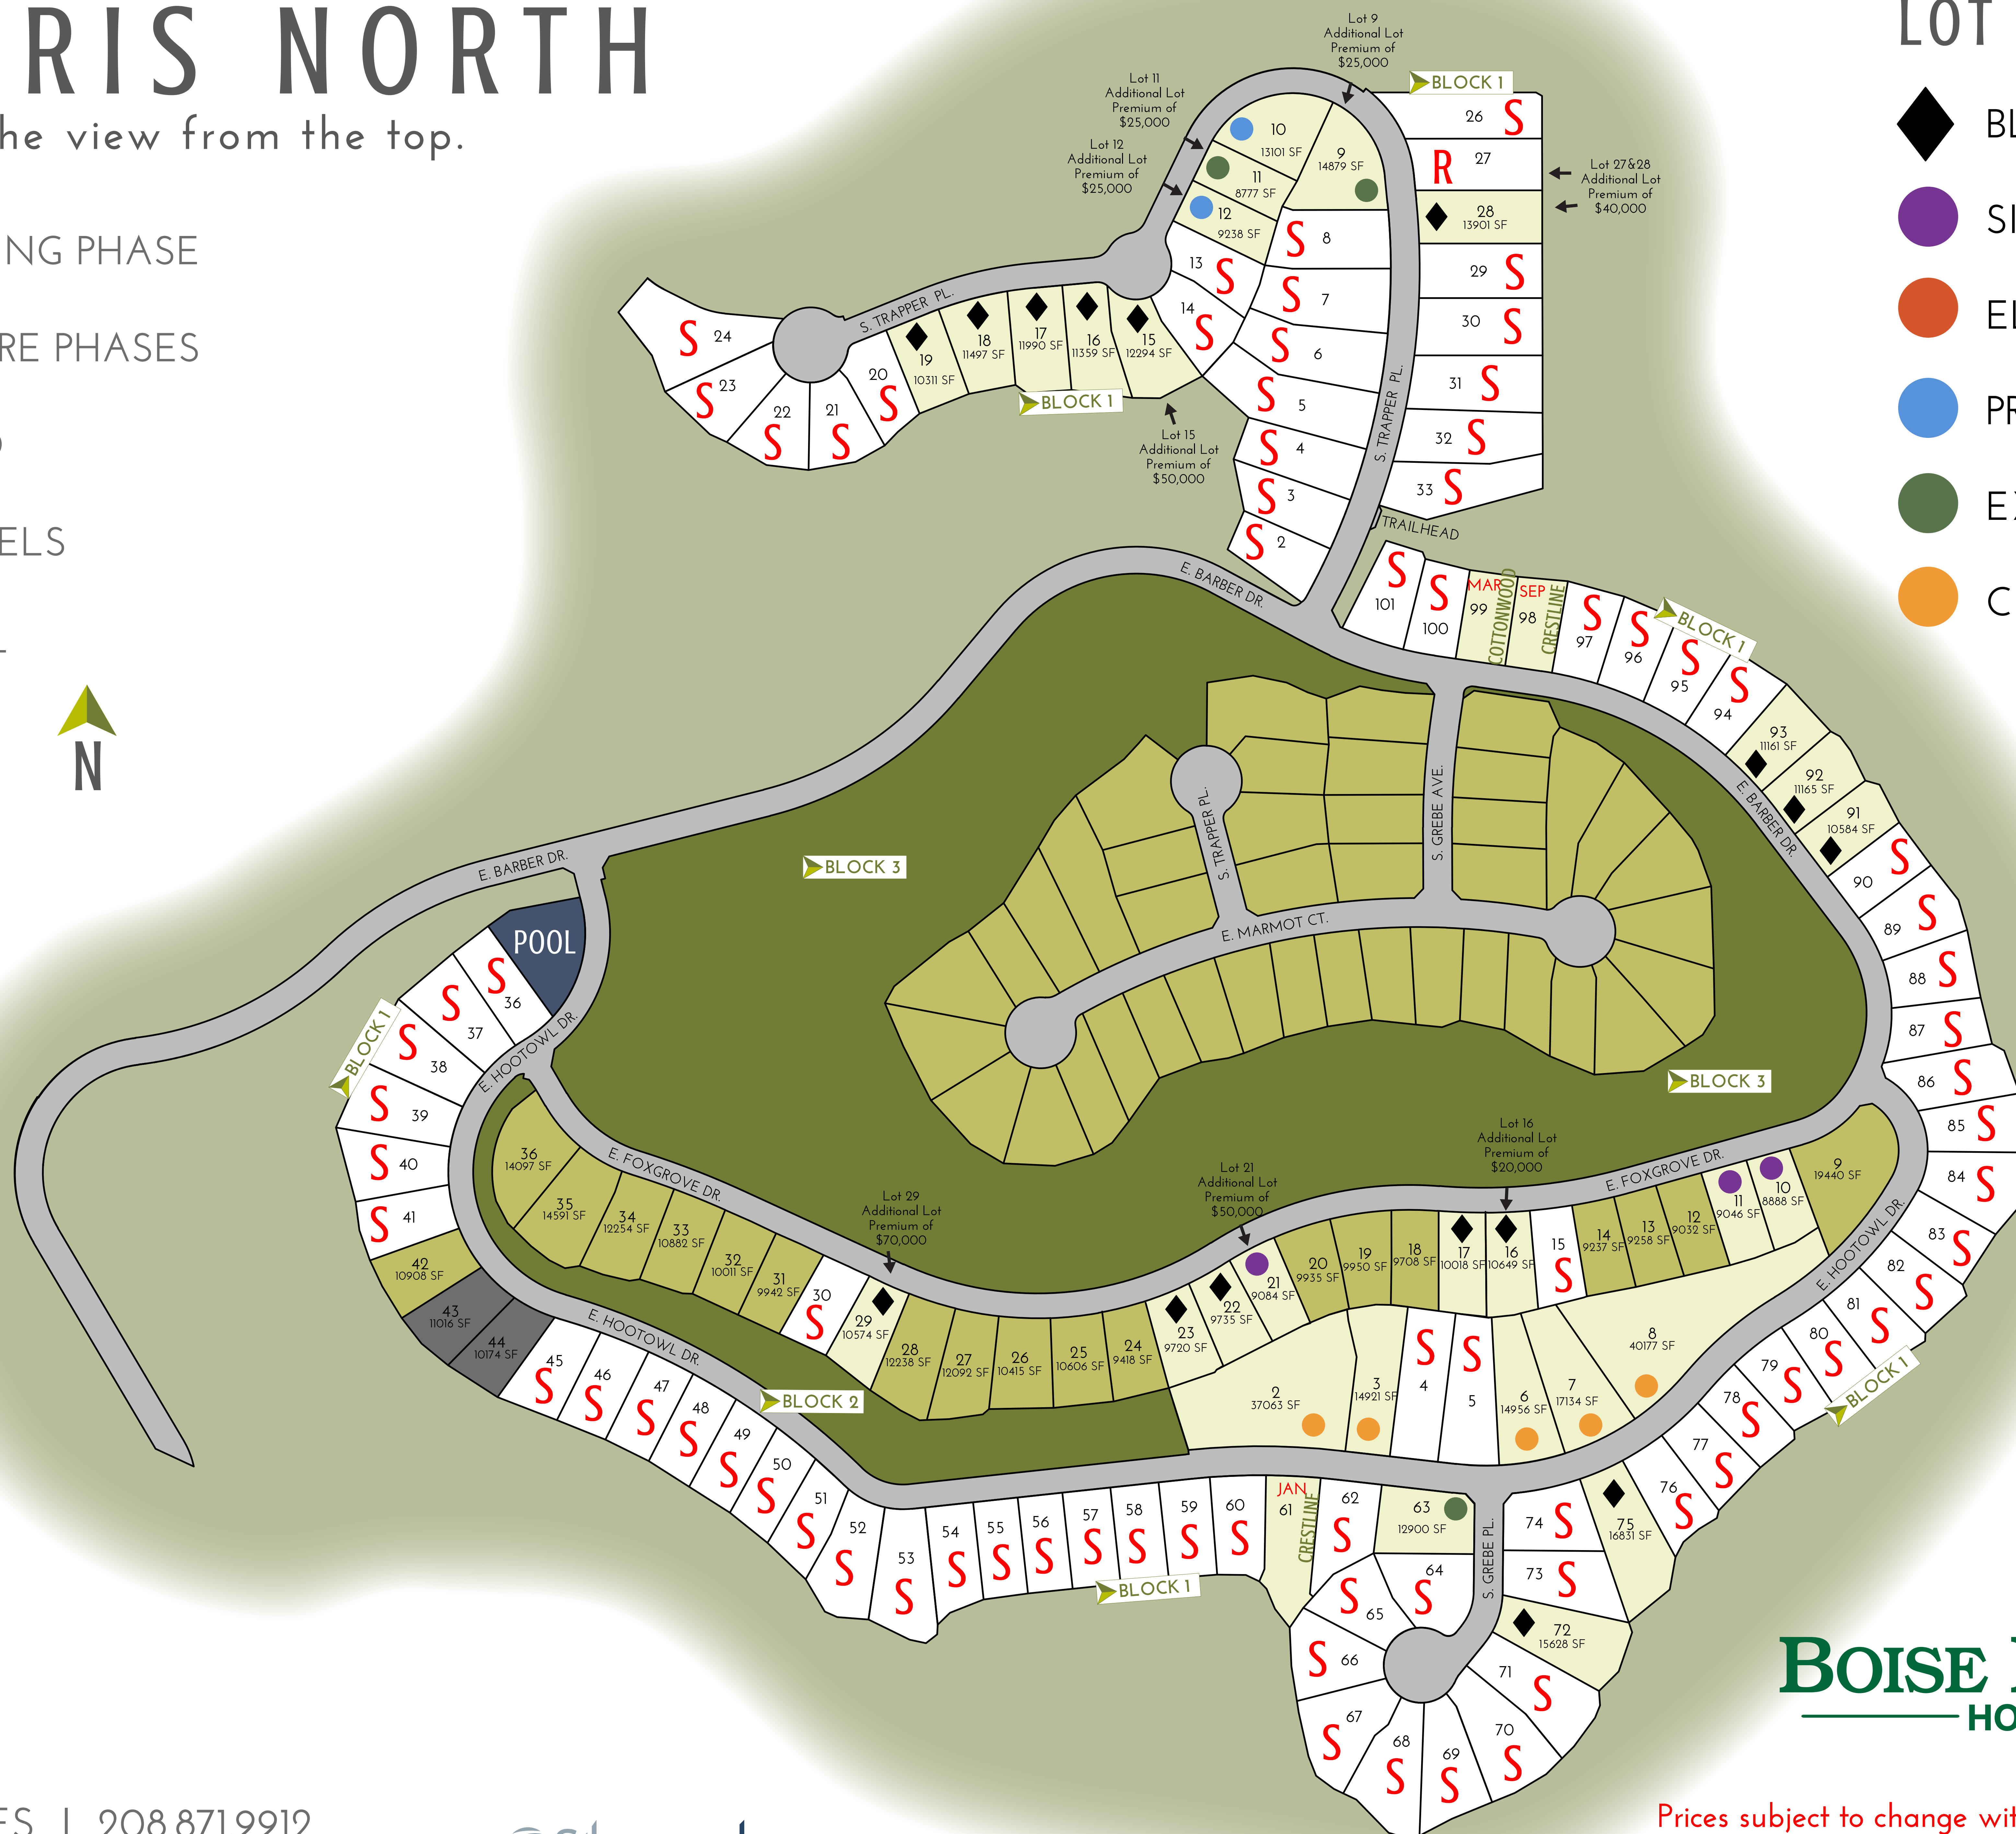

# HARRIS NORTH

The view from the top.

- SELLING PHASE
- FUTURE PHASES
- SOLD
- MODELS
- POOL

## LOT PREMIUMS

- BLACK DIAMOND
- SIGNATURE
- ELITE
- PREMIER
- EXECUTIVE
- CHOICE

**BOISE HUNTER**  
HOMES