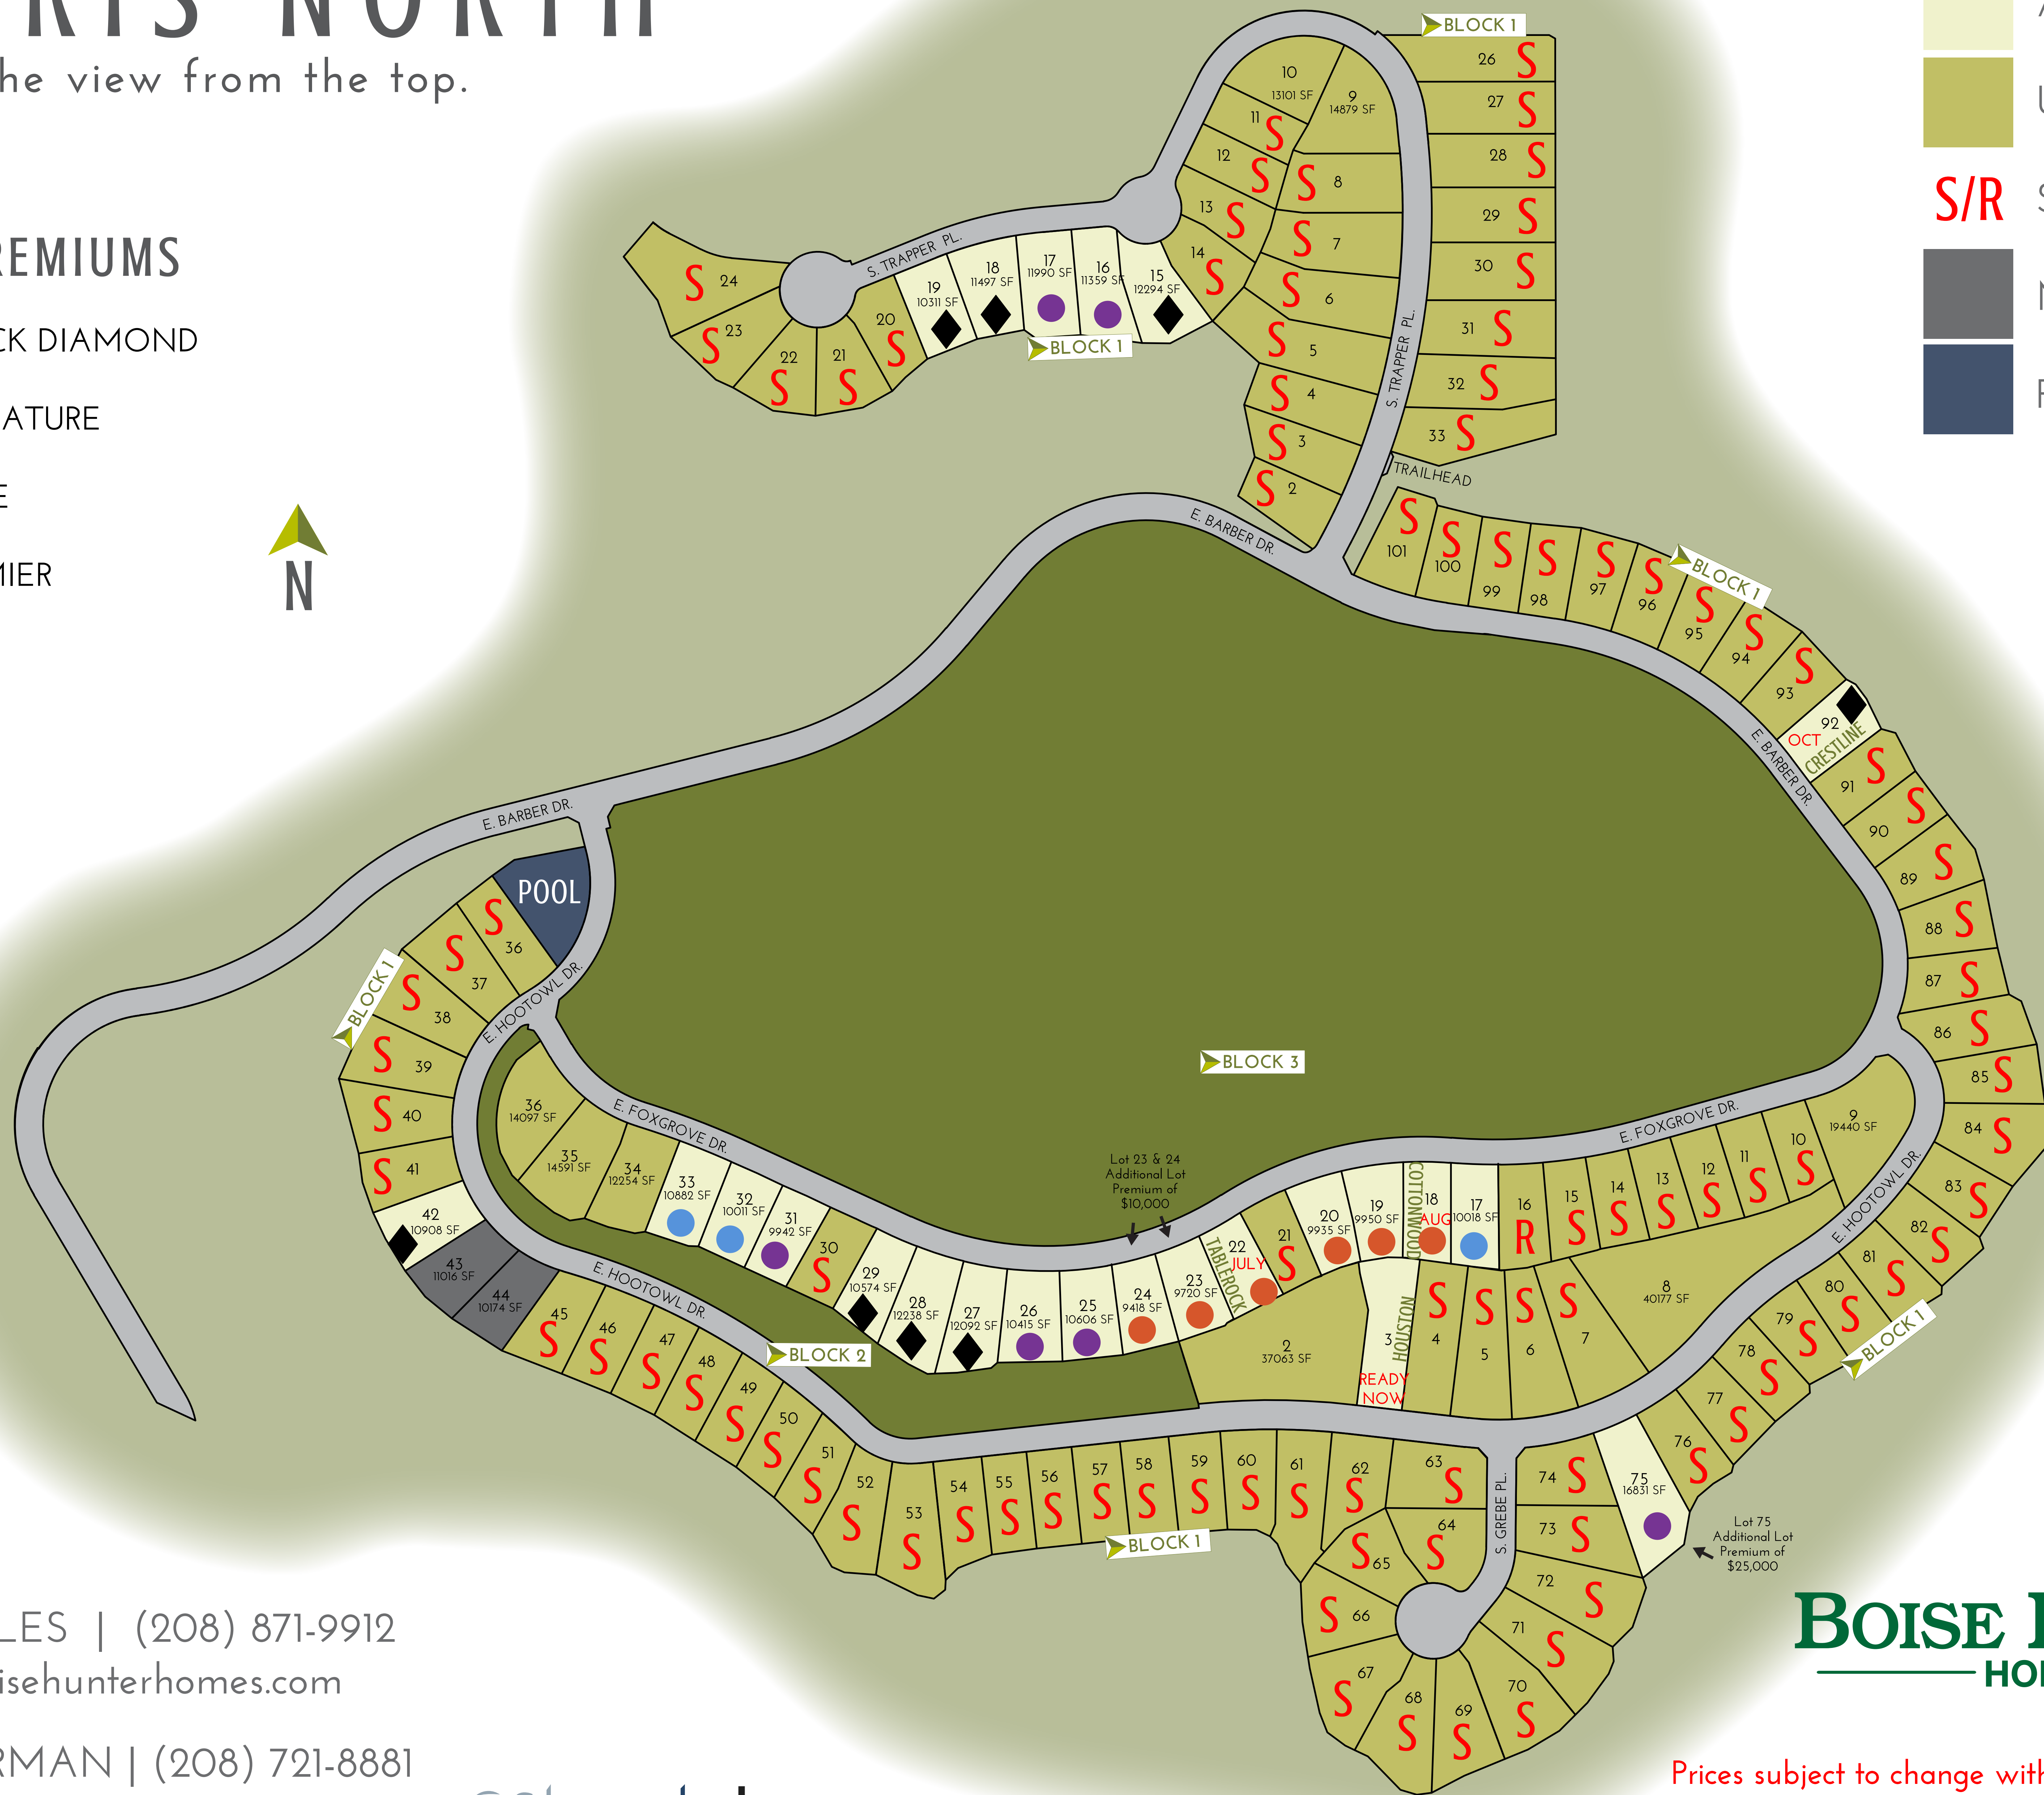

HARRIS NORTH

The view from the top.

LOT PREMIUMS

- ◆ BLACK DIAMOND
- SIGNATURE
- ELITE
- PREMIER

- AVAILABLE
- UNAVAILABLE
- S/R SOLD/RESERVED
- MODELS
- POOL

JACE SKYLES | (208) 871-9912
jskyles@boisehunterhomes.com