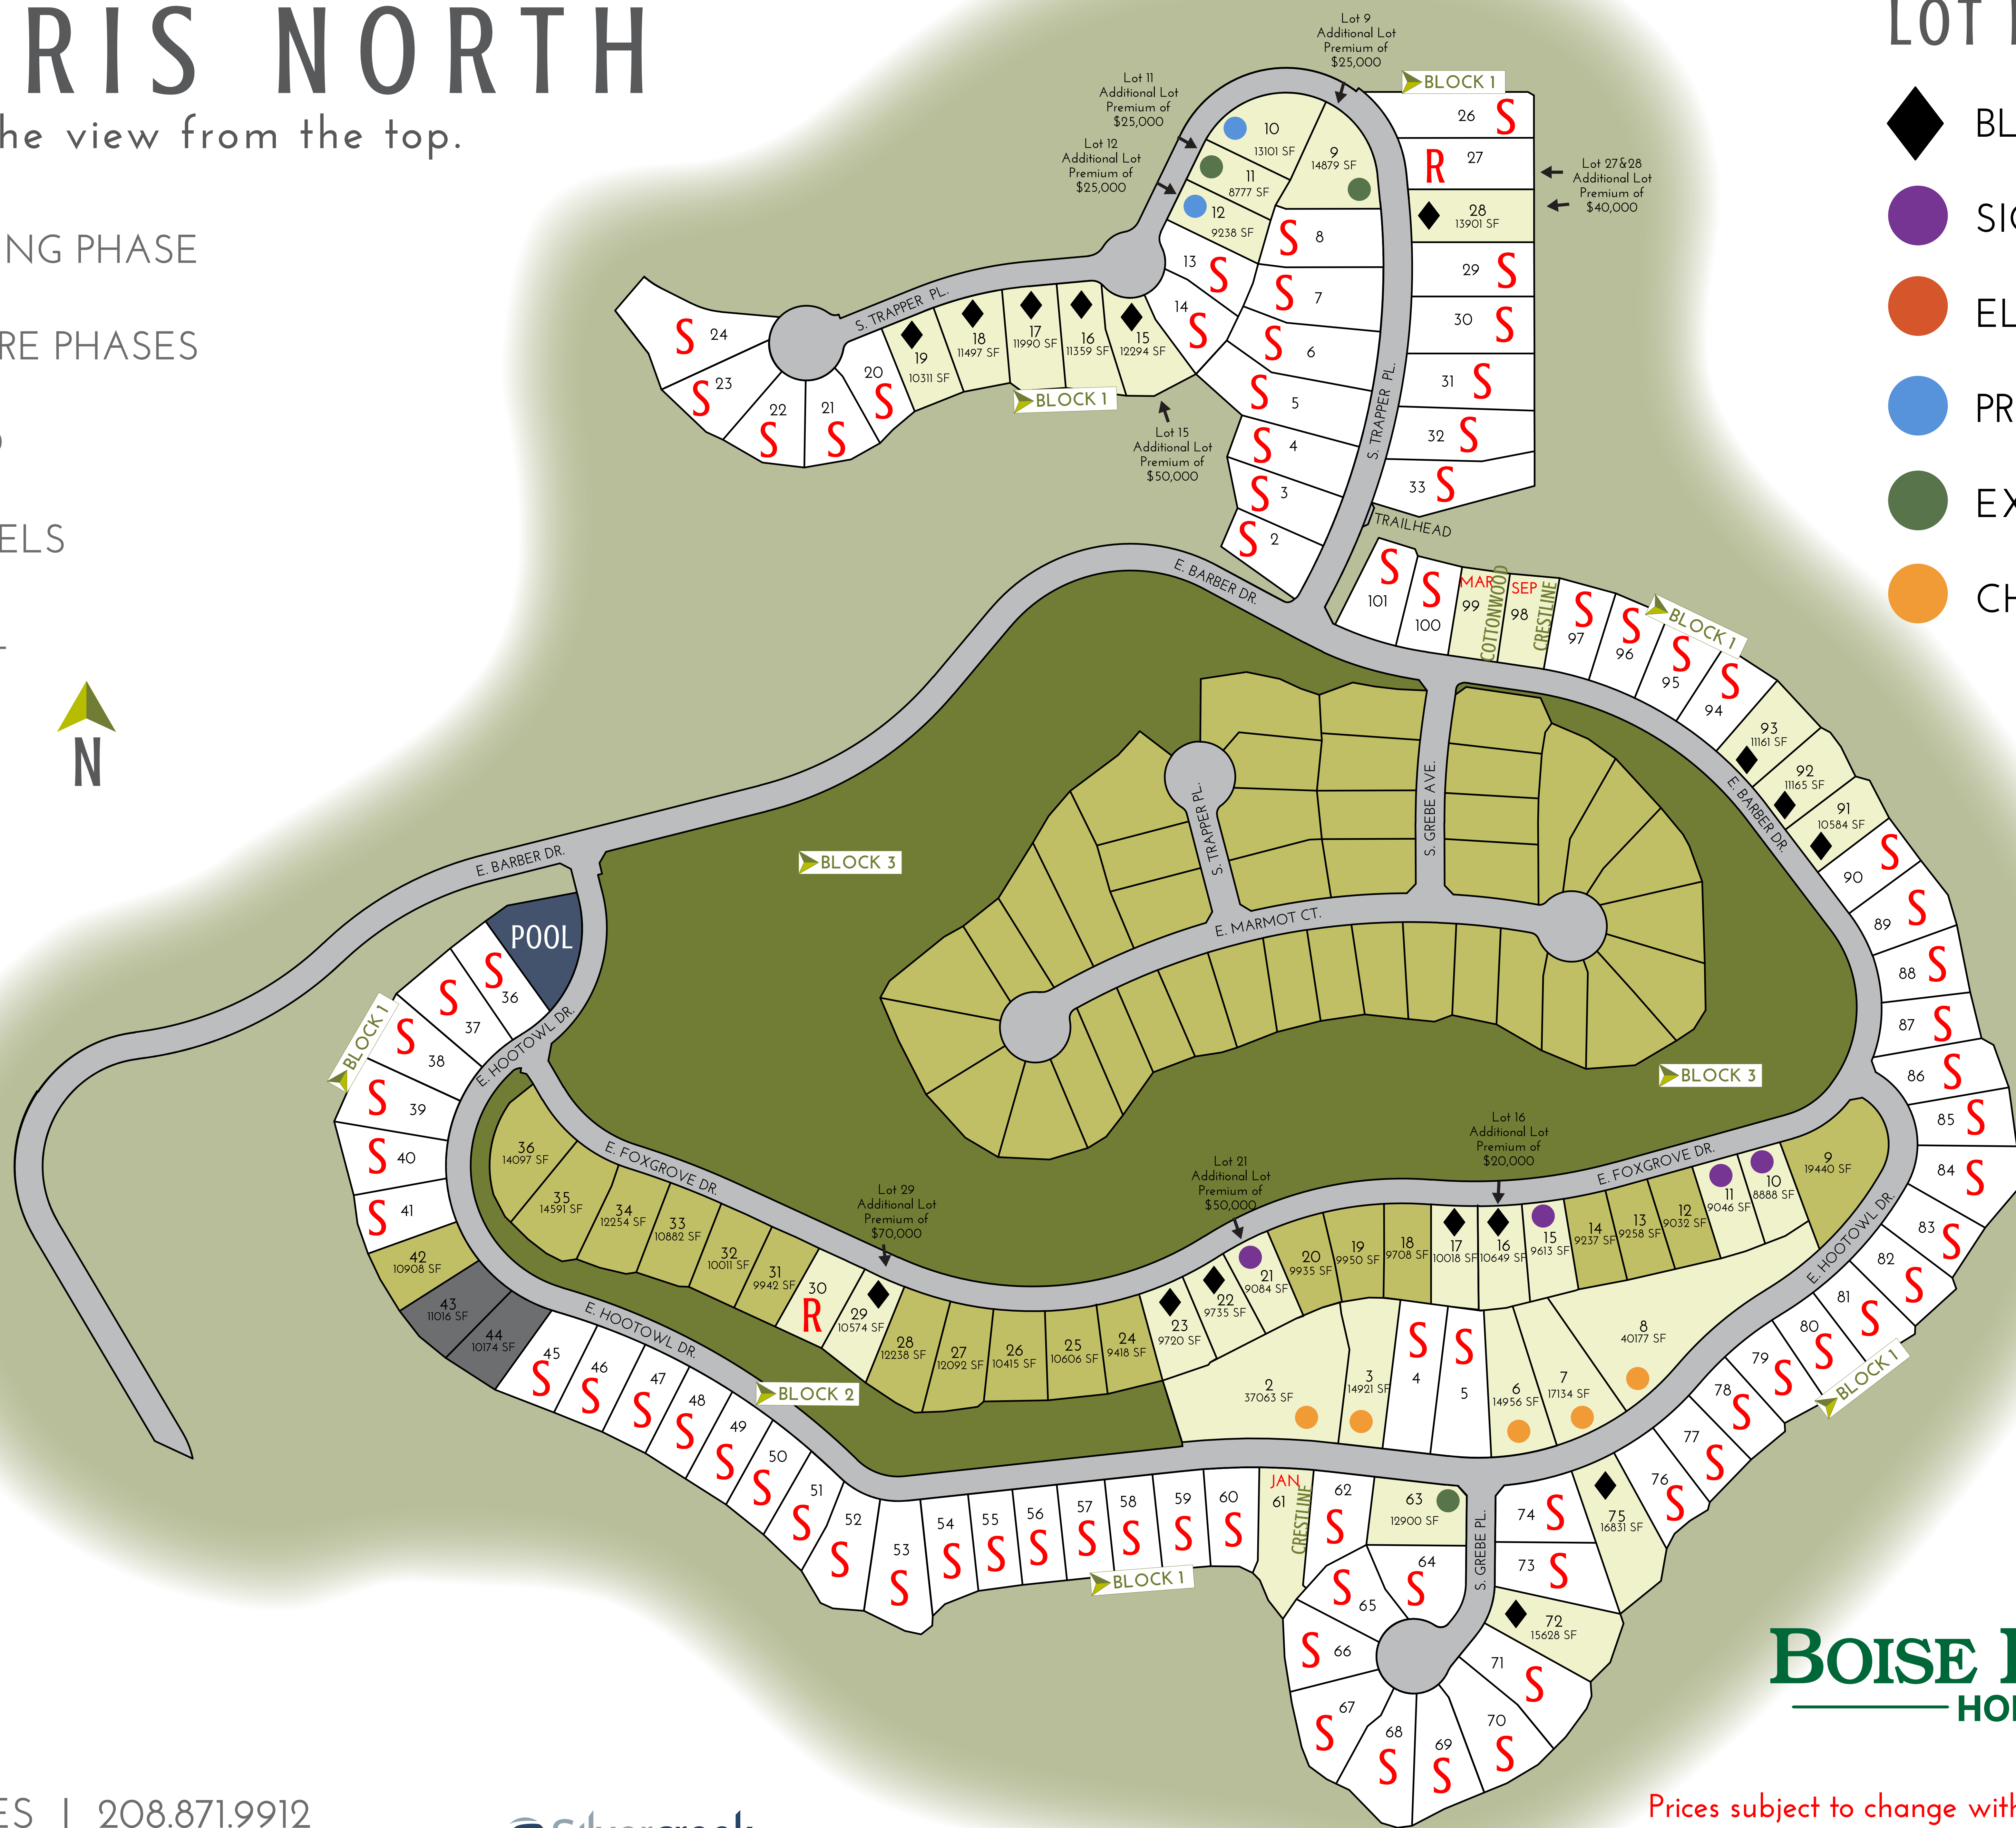

# HARRIS NORTH

The view from the top.

- SELLING PHASE
- FUTURE PHASES
- SOLD
- MODELS
- POOL

## LOT PREMIUMS

- BLACK DIAMOND
- SIGNATURE
- ELITE
- PREMIER
- EXECUTIVE
- CHOICE

**BOISE HUNTER**  
HOMES