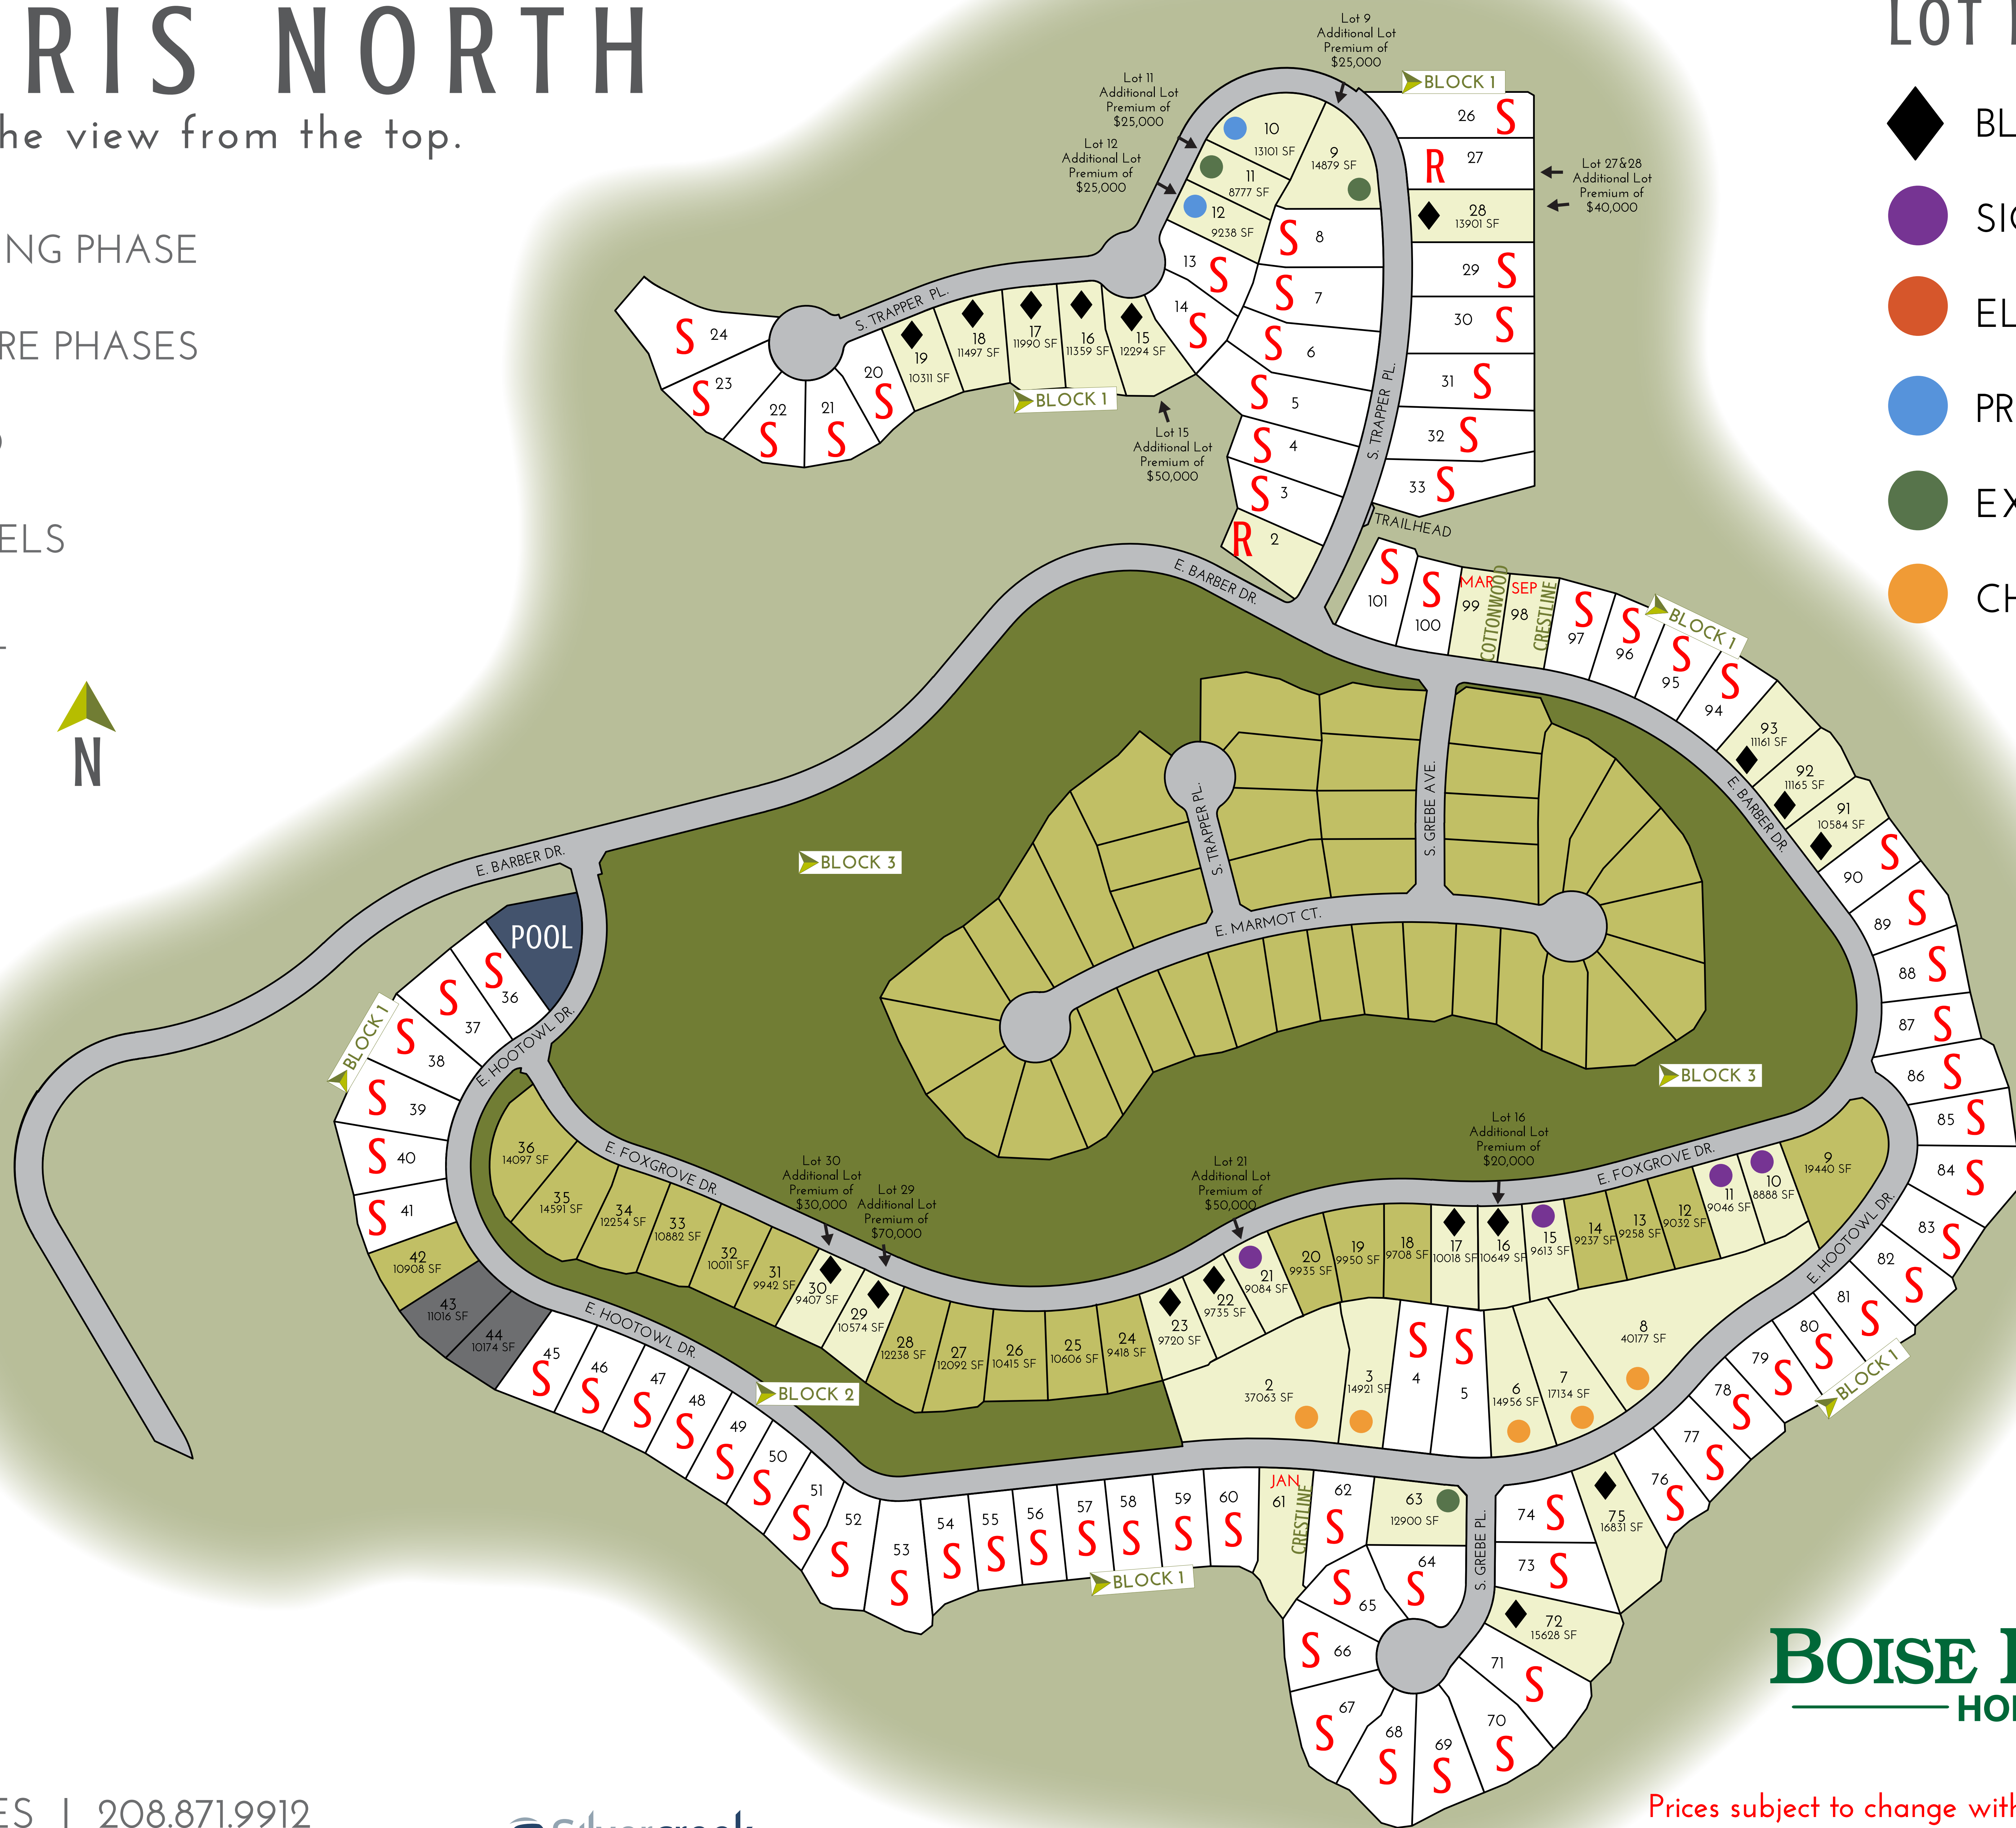

# HARRIS NORTH

The view from the top.

- SELLING PHASE
- FUTURE PHASES
- SOLD
- MODELS
- POOL

## LOT PREMIUMS

- BLACK DIAMOND
- SIGNATURE
- ELITE
- PREMIER
- EXECUTIVE
- CHOICE

**BOISE HUNTER**  
HOMES