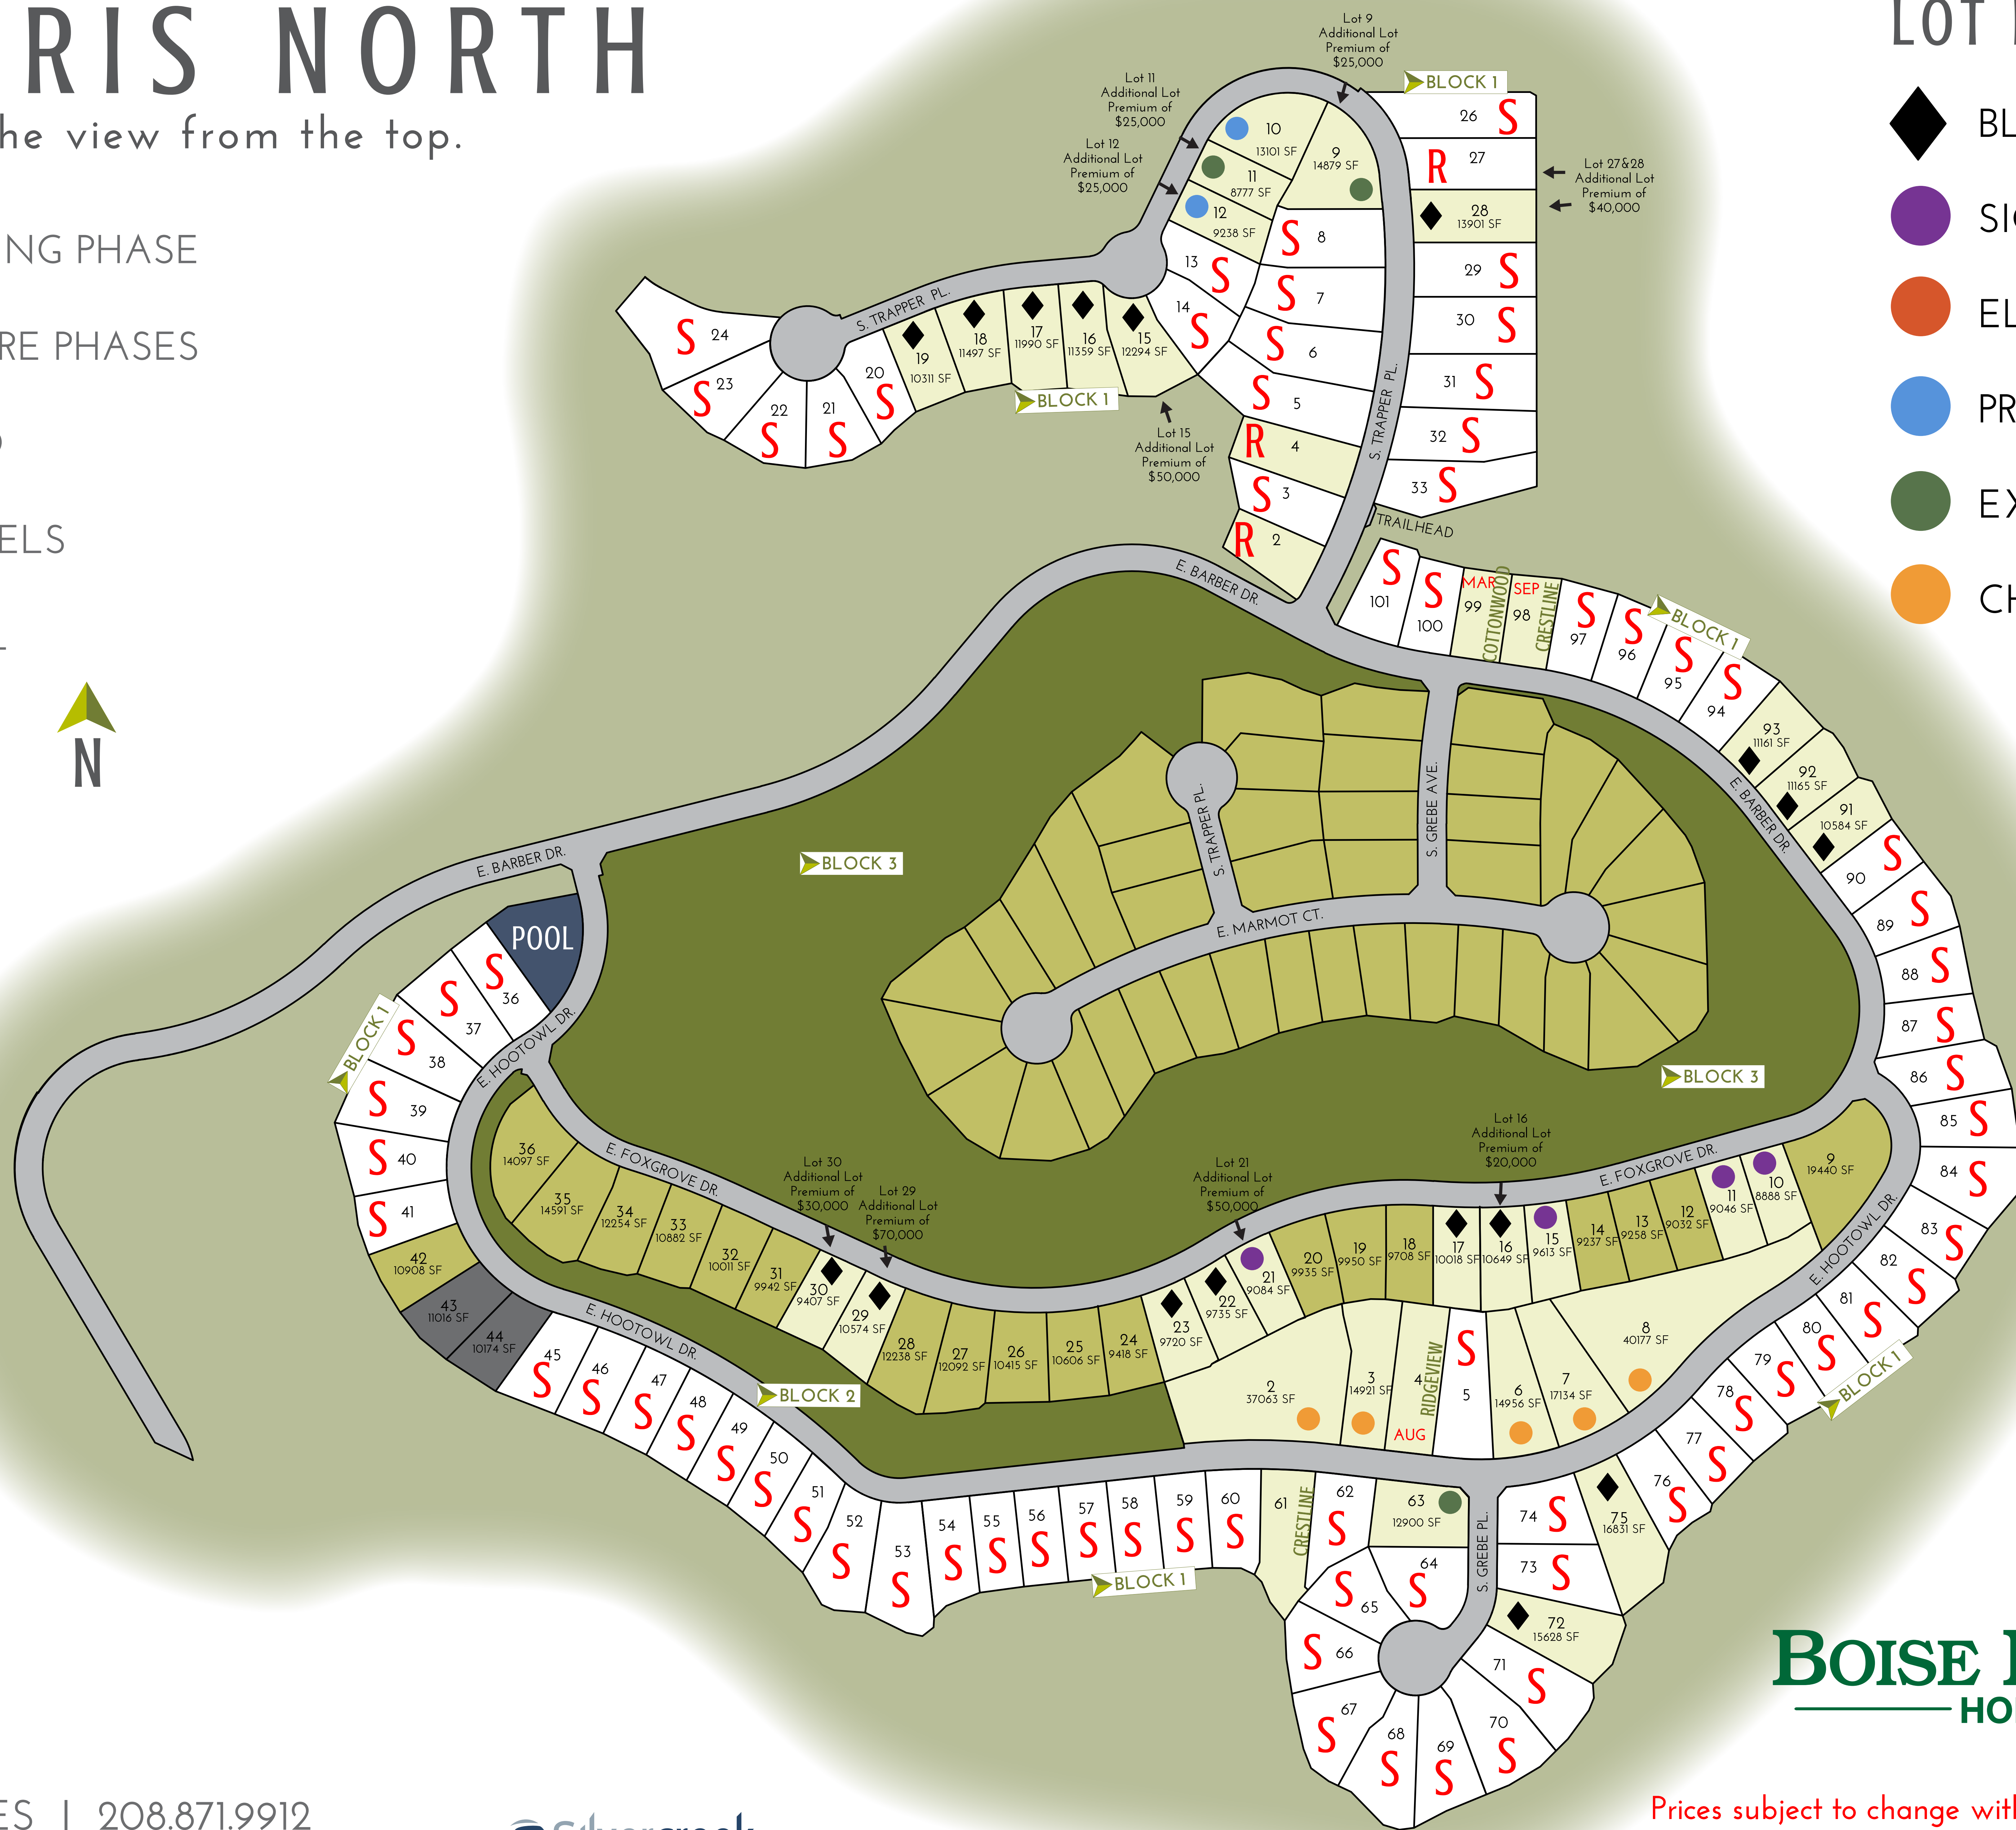

HARRIS NORTH

The view from the top.

- SELLING PHASE
- FUTURE PHASES
- SOLD
- MODELS
- POOL

LOT PREMIUMS

- BLACK DIAMOND
- SIGNATURE
- ELITE
- PREMIER
- EXECUTIVE
- CHOICE

BOISE HUNTER
HOMES