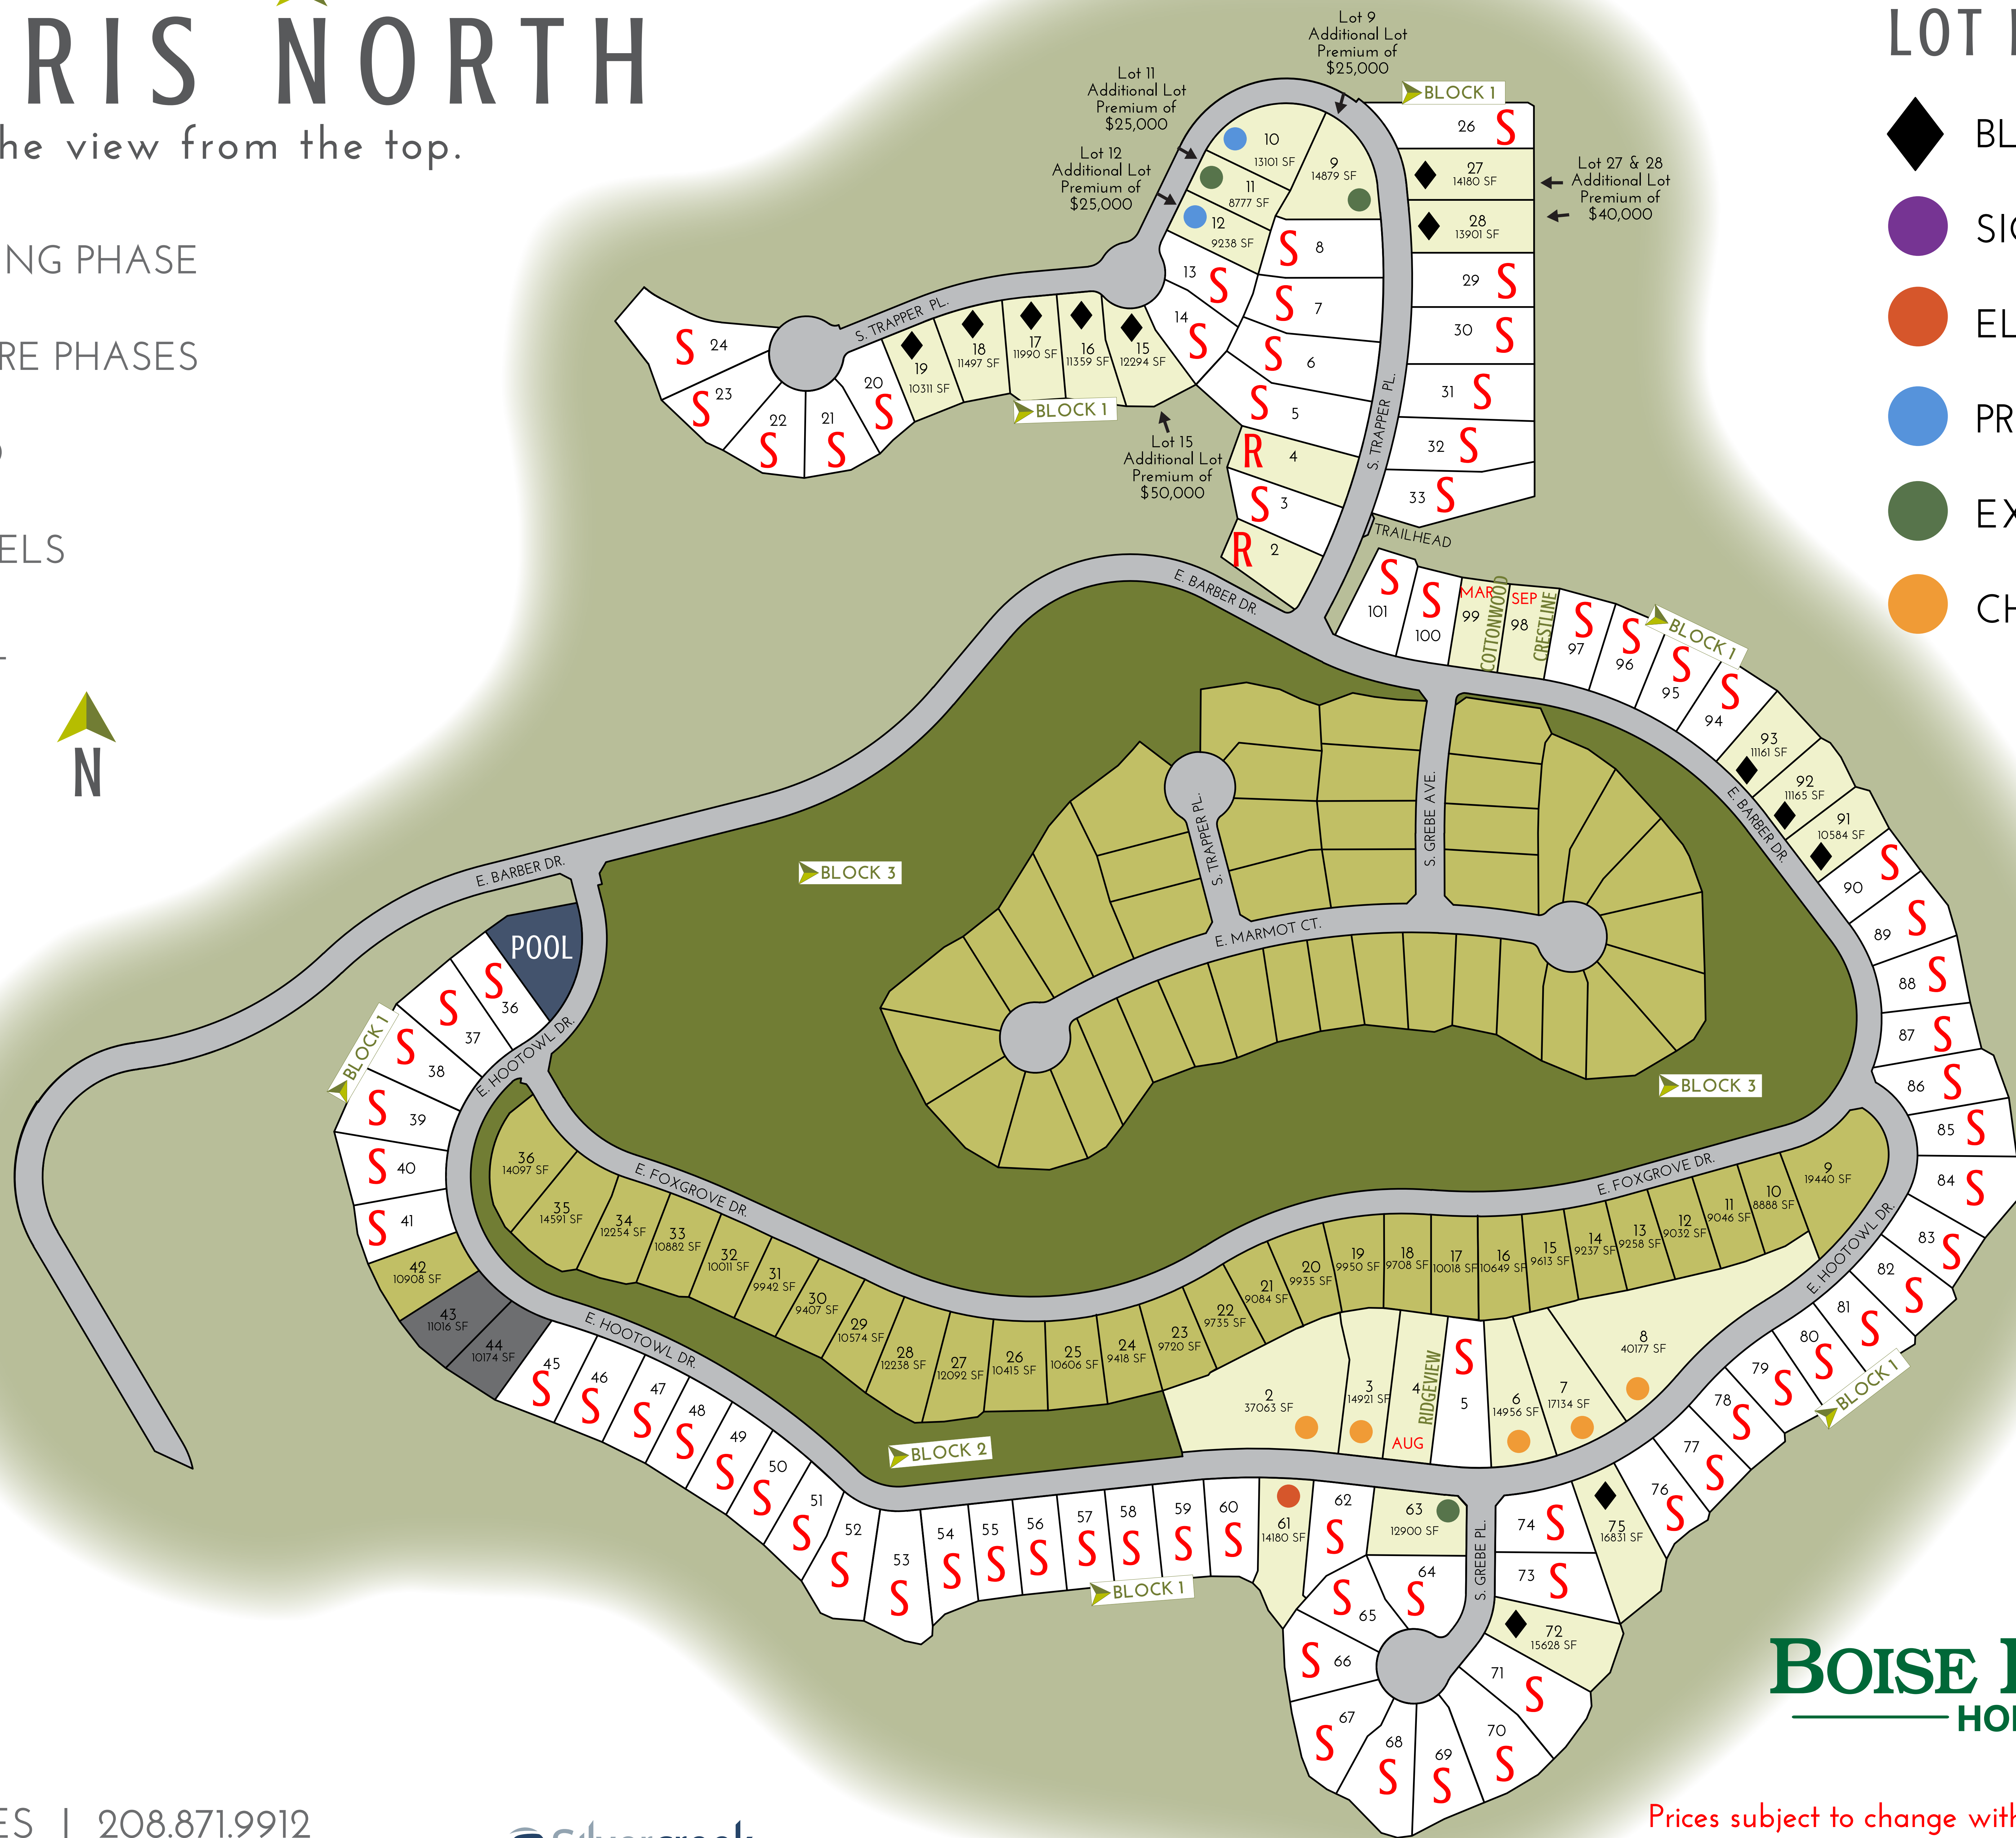

HARRIS NORTH

The view from the top.

- SELLING PHASE
- FUTURE PHASES
- SOLD
- MODELS
- POOL

LOT PREMIUMS

- BLACK DIAMOND
- SIGNATURE
- ELITE
- PREMIER
- EXECUTIVE
- CHOICE

BOISE HUNTER
HOMES