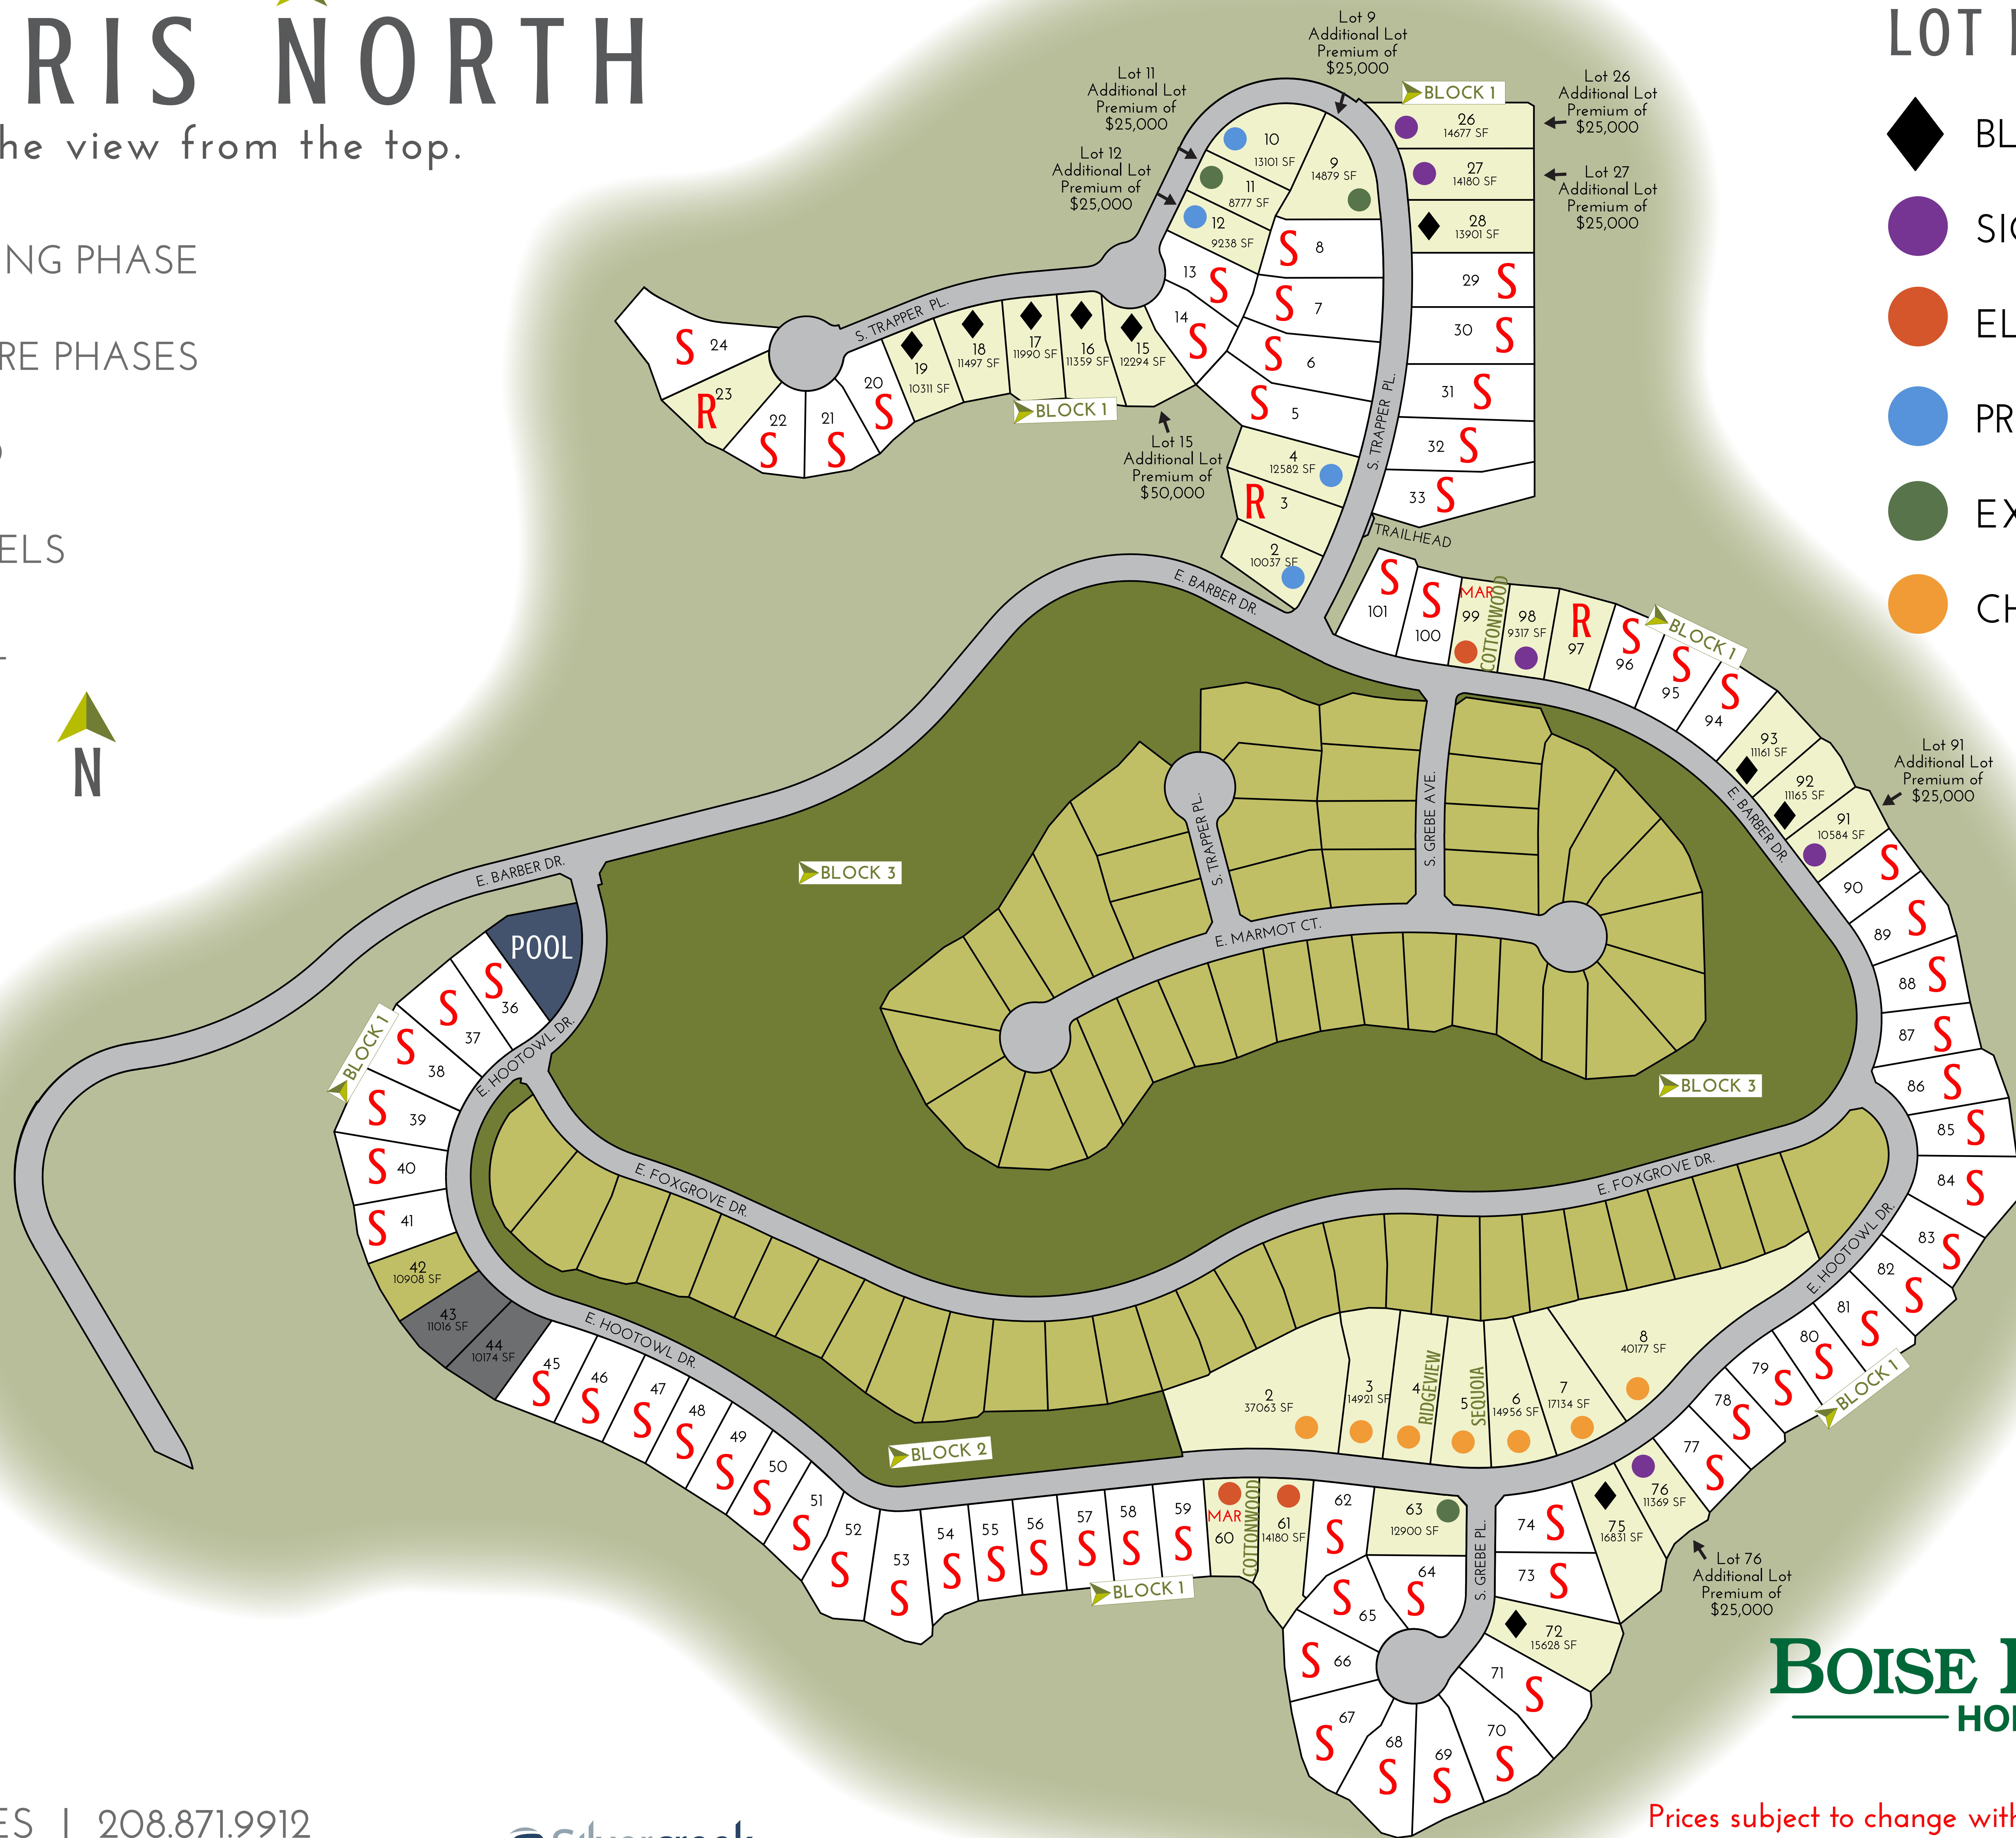

# HARRIS NORTH

The view from the top.

- SELLING PHASE
- FUTURE PHASES
- SOLD
- MODELS
- POOL

## LOT PREMIUMS

- BLACK DIAMOND
- SIGNATURE
- ELITE
- PREMIER
- EXECUTIVE
- CHOICE

**BOISE HUNTER**  
HOMES

JACE SKYLES | 208.871.9912  
jskyles@boisehunterhomes.com

**Silvercreek**  
REALTY GROUP

Prices subject to change without notice. Red month on lot is the estimated finish month. Updated 3-18-19