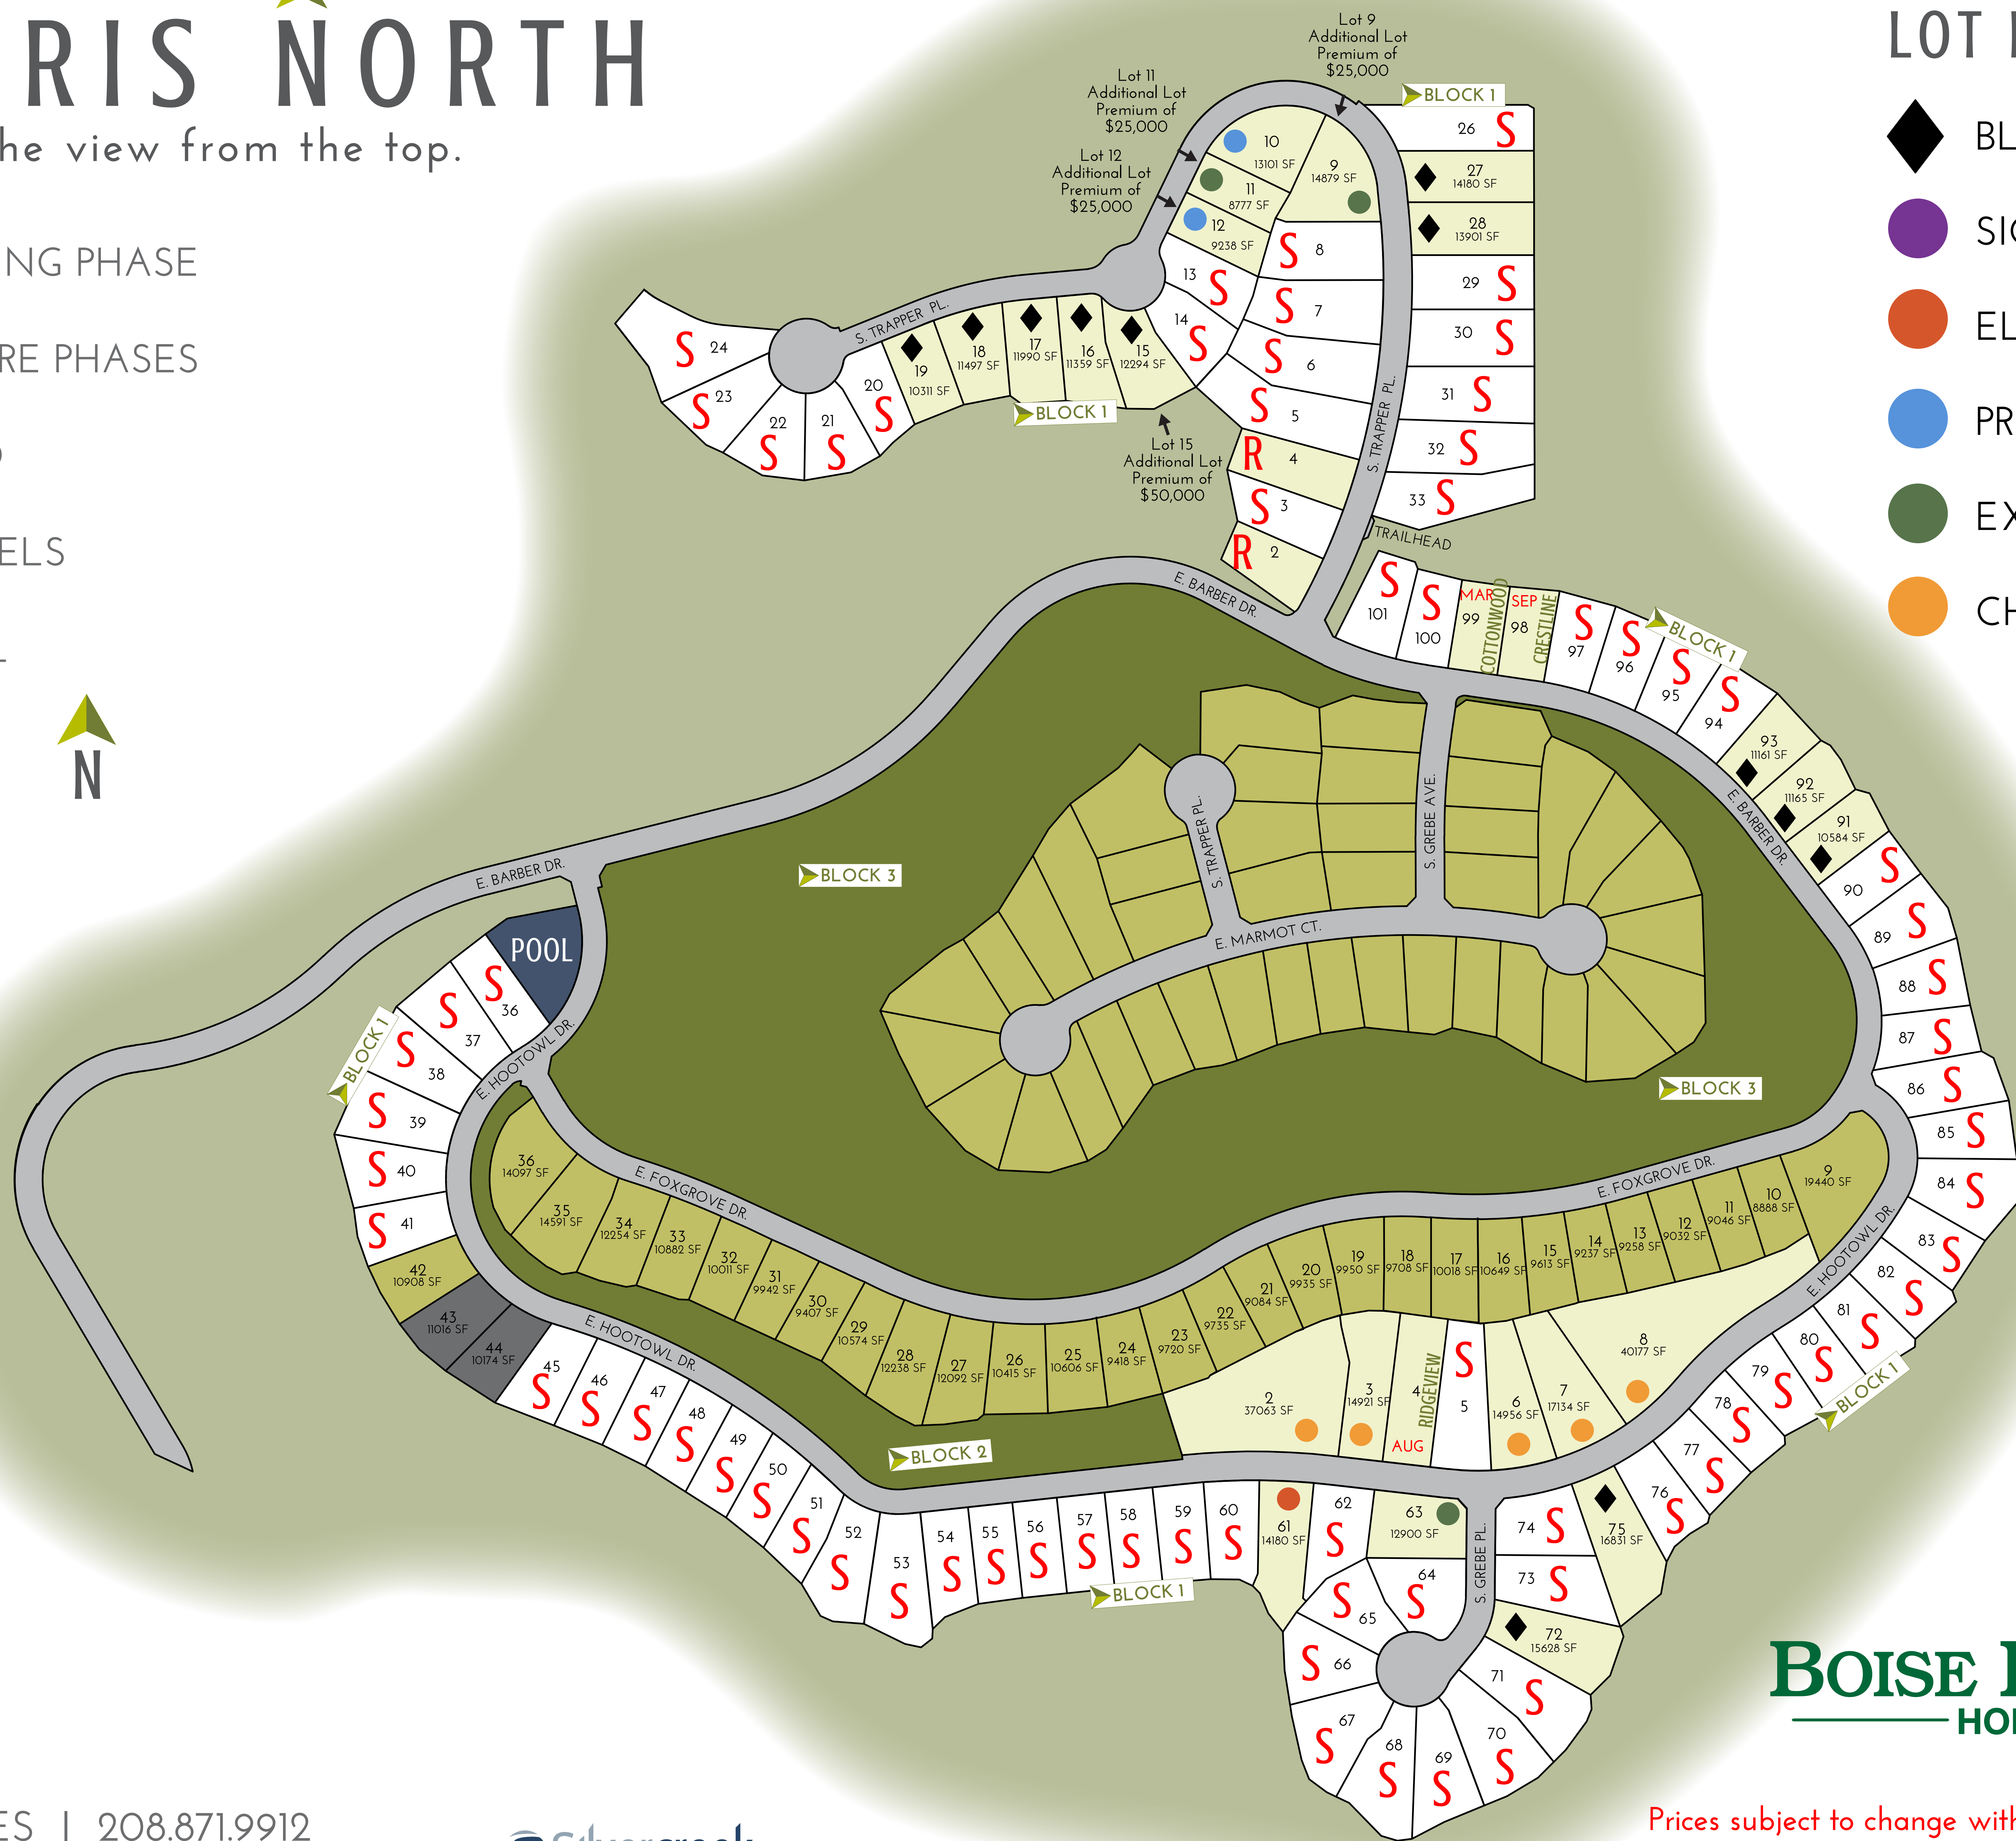

HARRIS NORTH

The view from the top.

- SELLING PHASE
- FUTURE PHASES
- SOLD
- MODELS
- POOL

LOT PREMIUMS

- BLACK DIAMOND
- SIGNATURE
- ELITE
- PREMIER
- EXECUTIVE
- CHOICE

BOISE HUNTER
HOMES