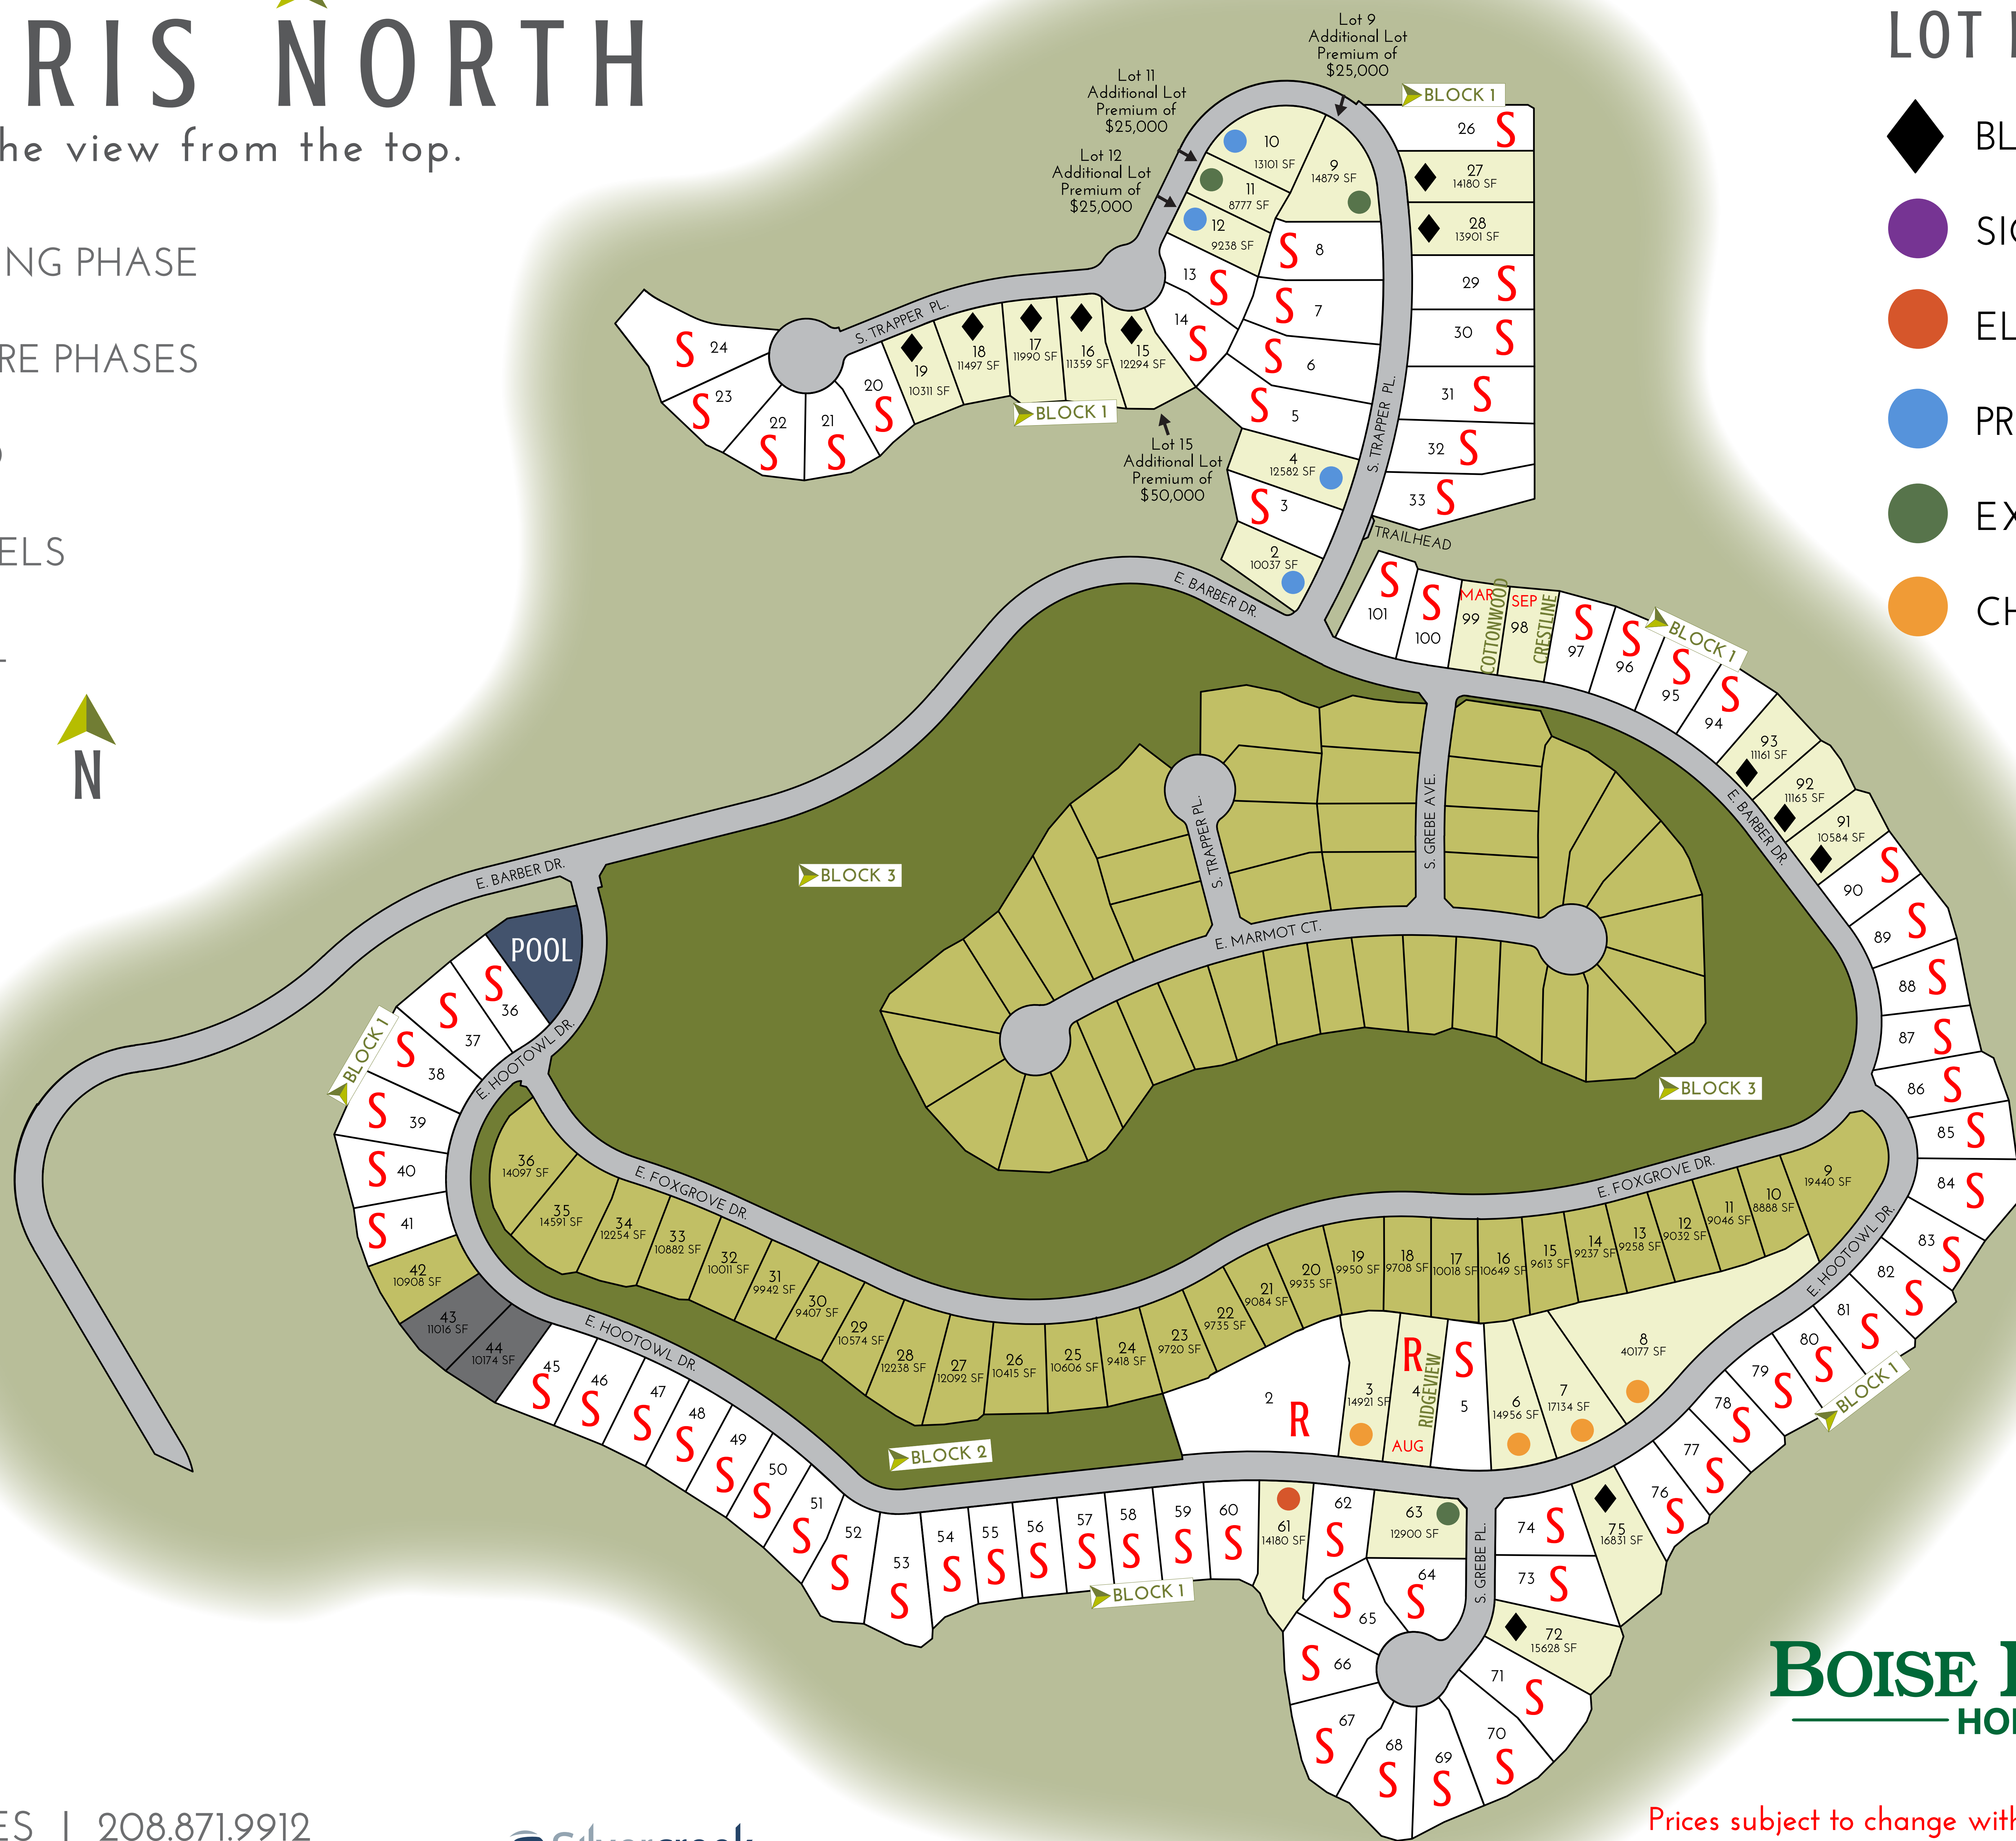

# HARRIS NORTH

The view from the top.

- SELLING PHASE
- FUTURE PHASES
- SOLD
- MODELS
- POOL

## LOT PREMIUMS

- BLACK DIAMOND
- SIGNATURE
- ELITE
- PREMIER
- EXECUTIVE
- CHOICE

**BOISE HUNTER**  
HOMES