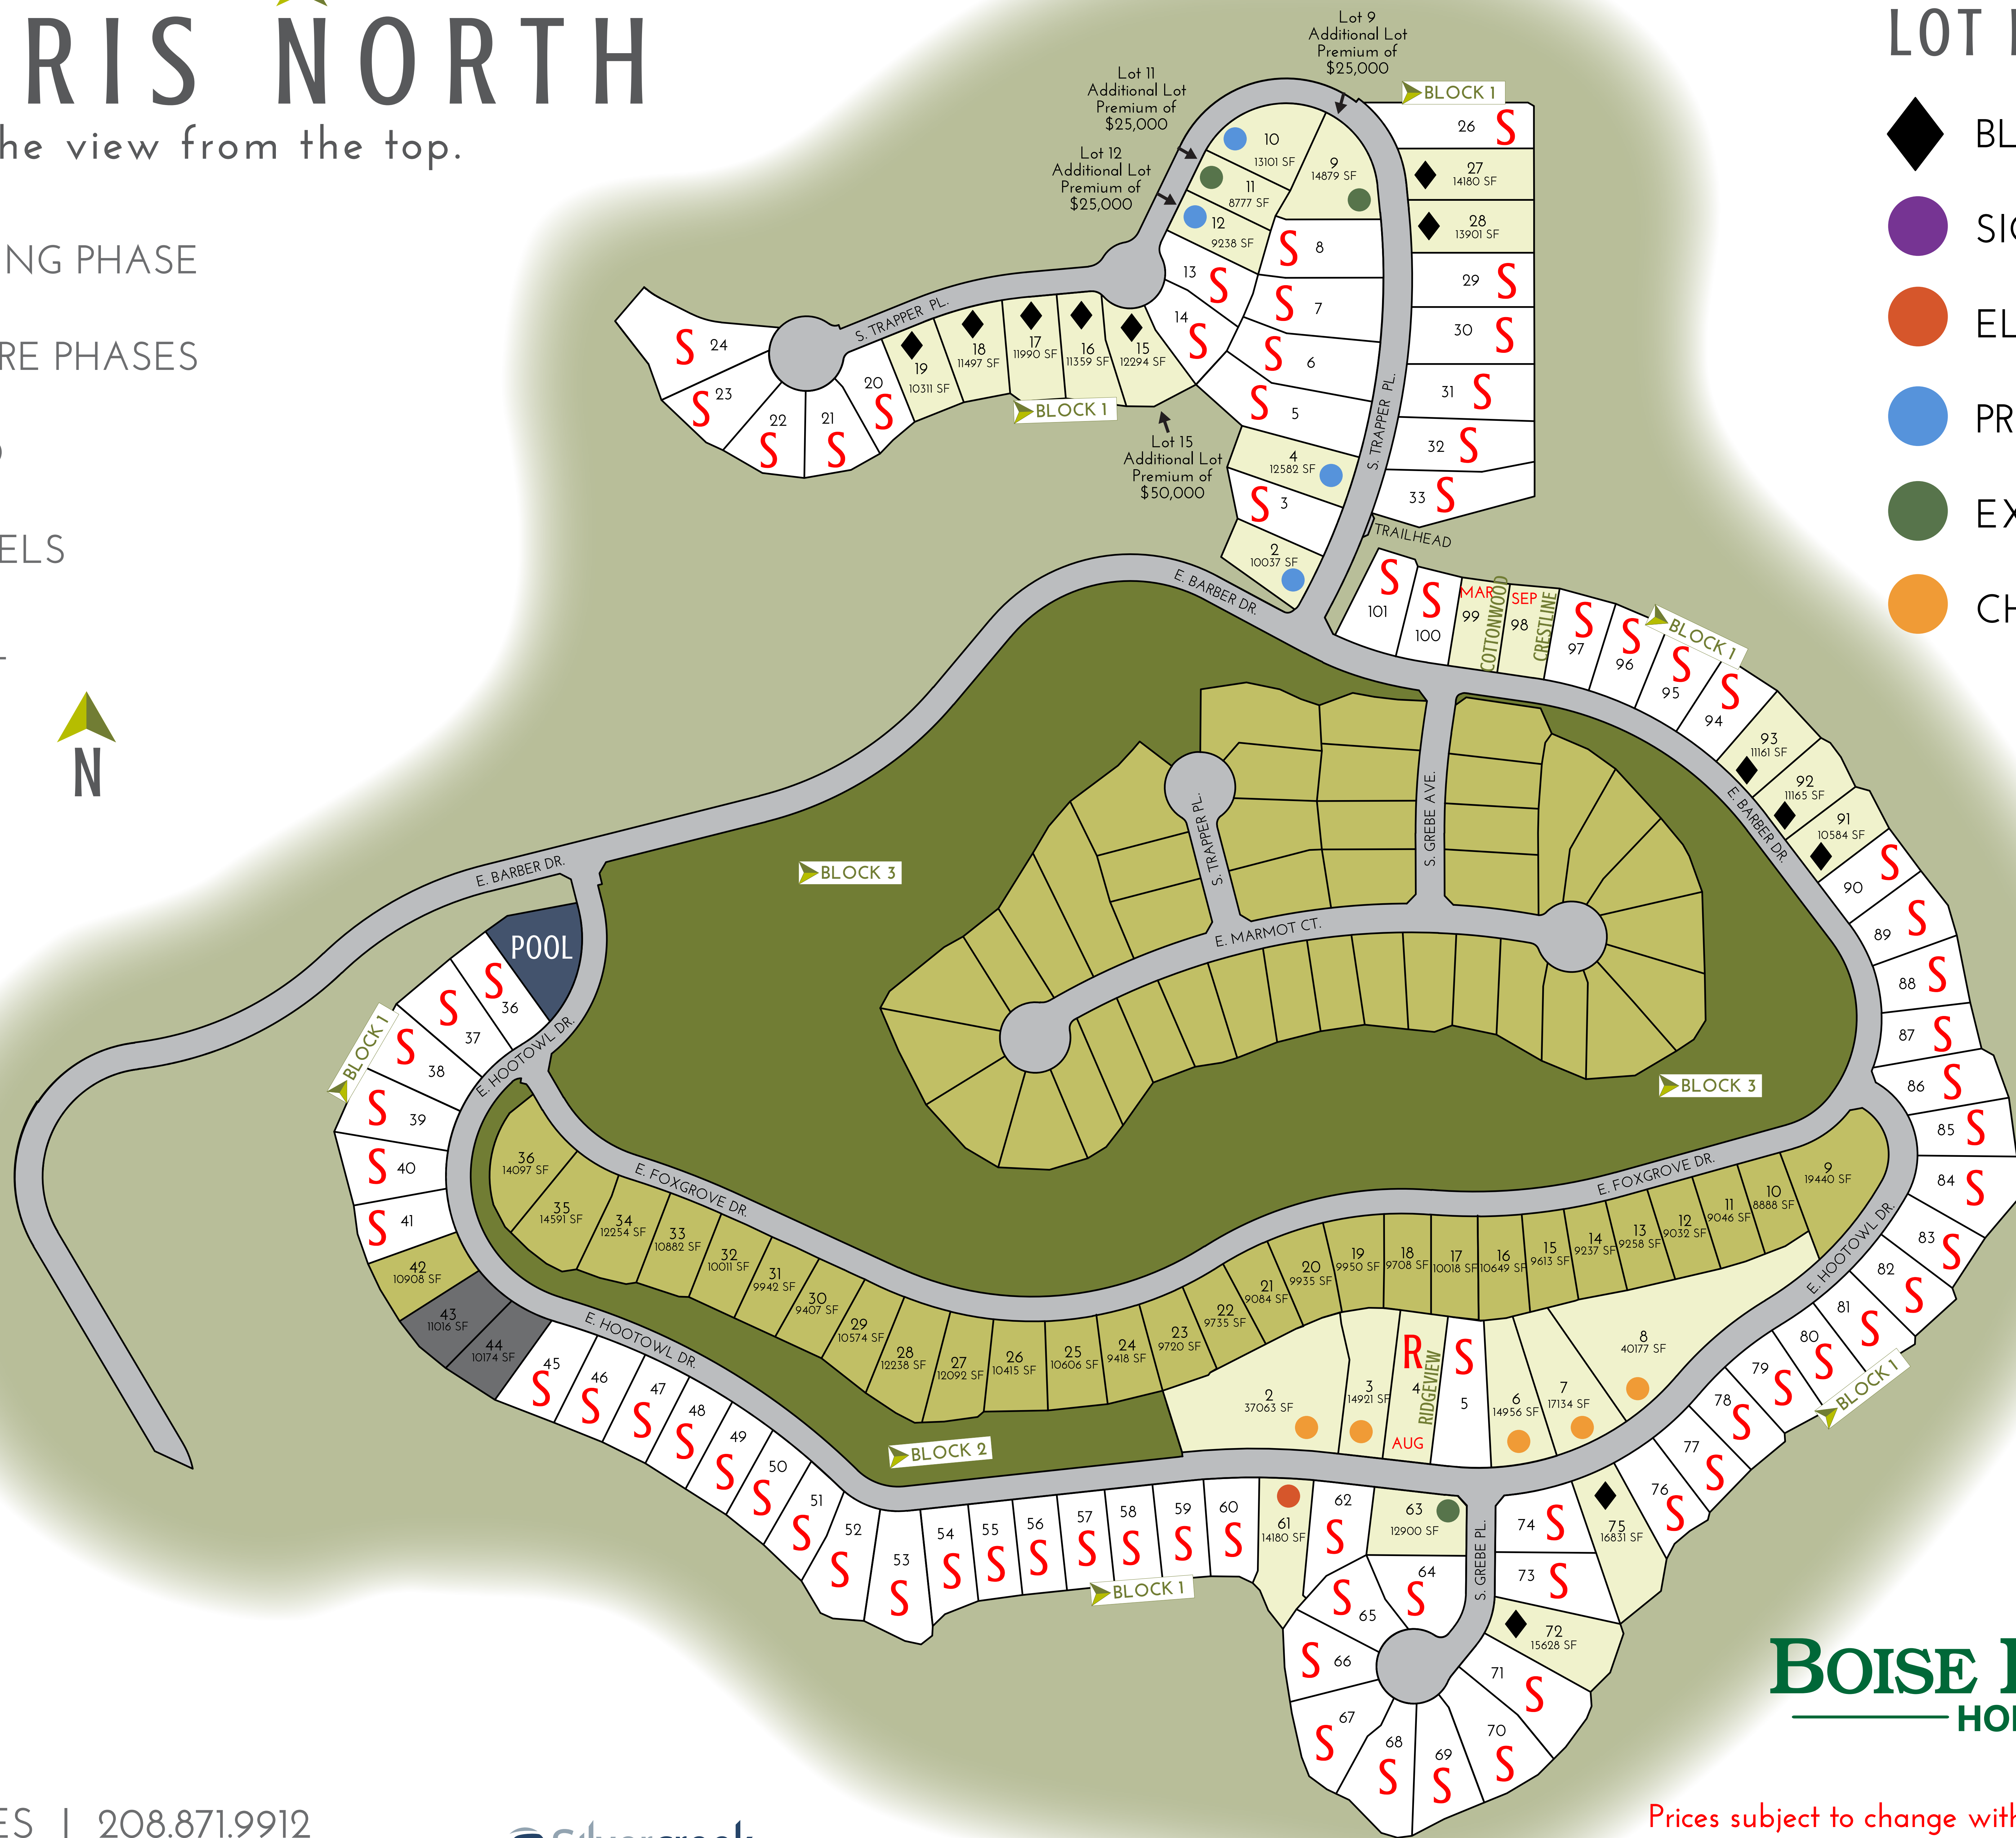

HARRIS NORTH

The view from the top.

- SELLING PHASE
- FUTURE PHASES
- SOLD
- MODELS
- POOL

LOT PREMIUMS

- BLACK DIAMOND
- SIGNATURE
- ELITE
- PREMIER
- EXECUTIVE
- CHOICE

BOISE HUNTER
HOMES

JACE SKYLES | 208.871.9912
jskyles@boisehunterhomes.com

Silvercreek
REALTY GROUP

Prices subject to change without notice. Red month on lot is the estimated finish month. Updated 4-23-19