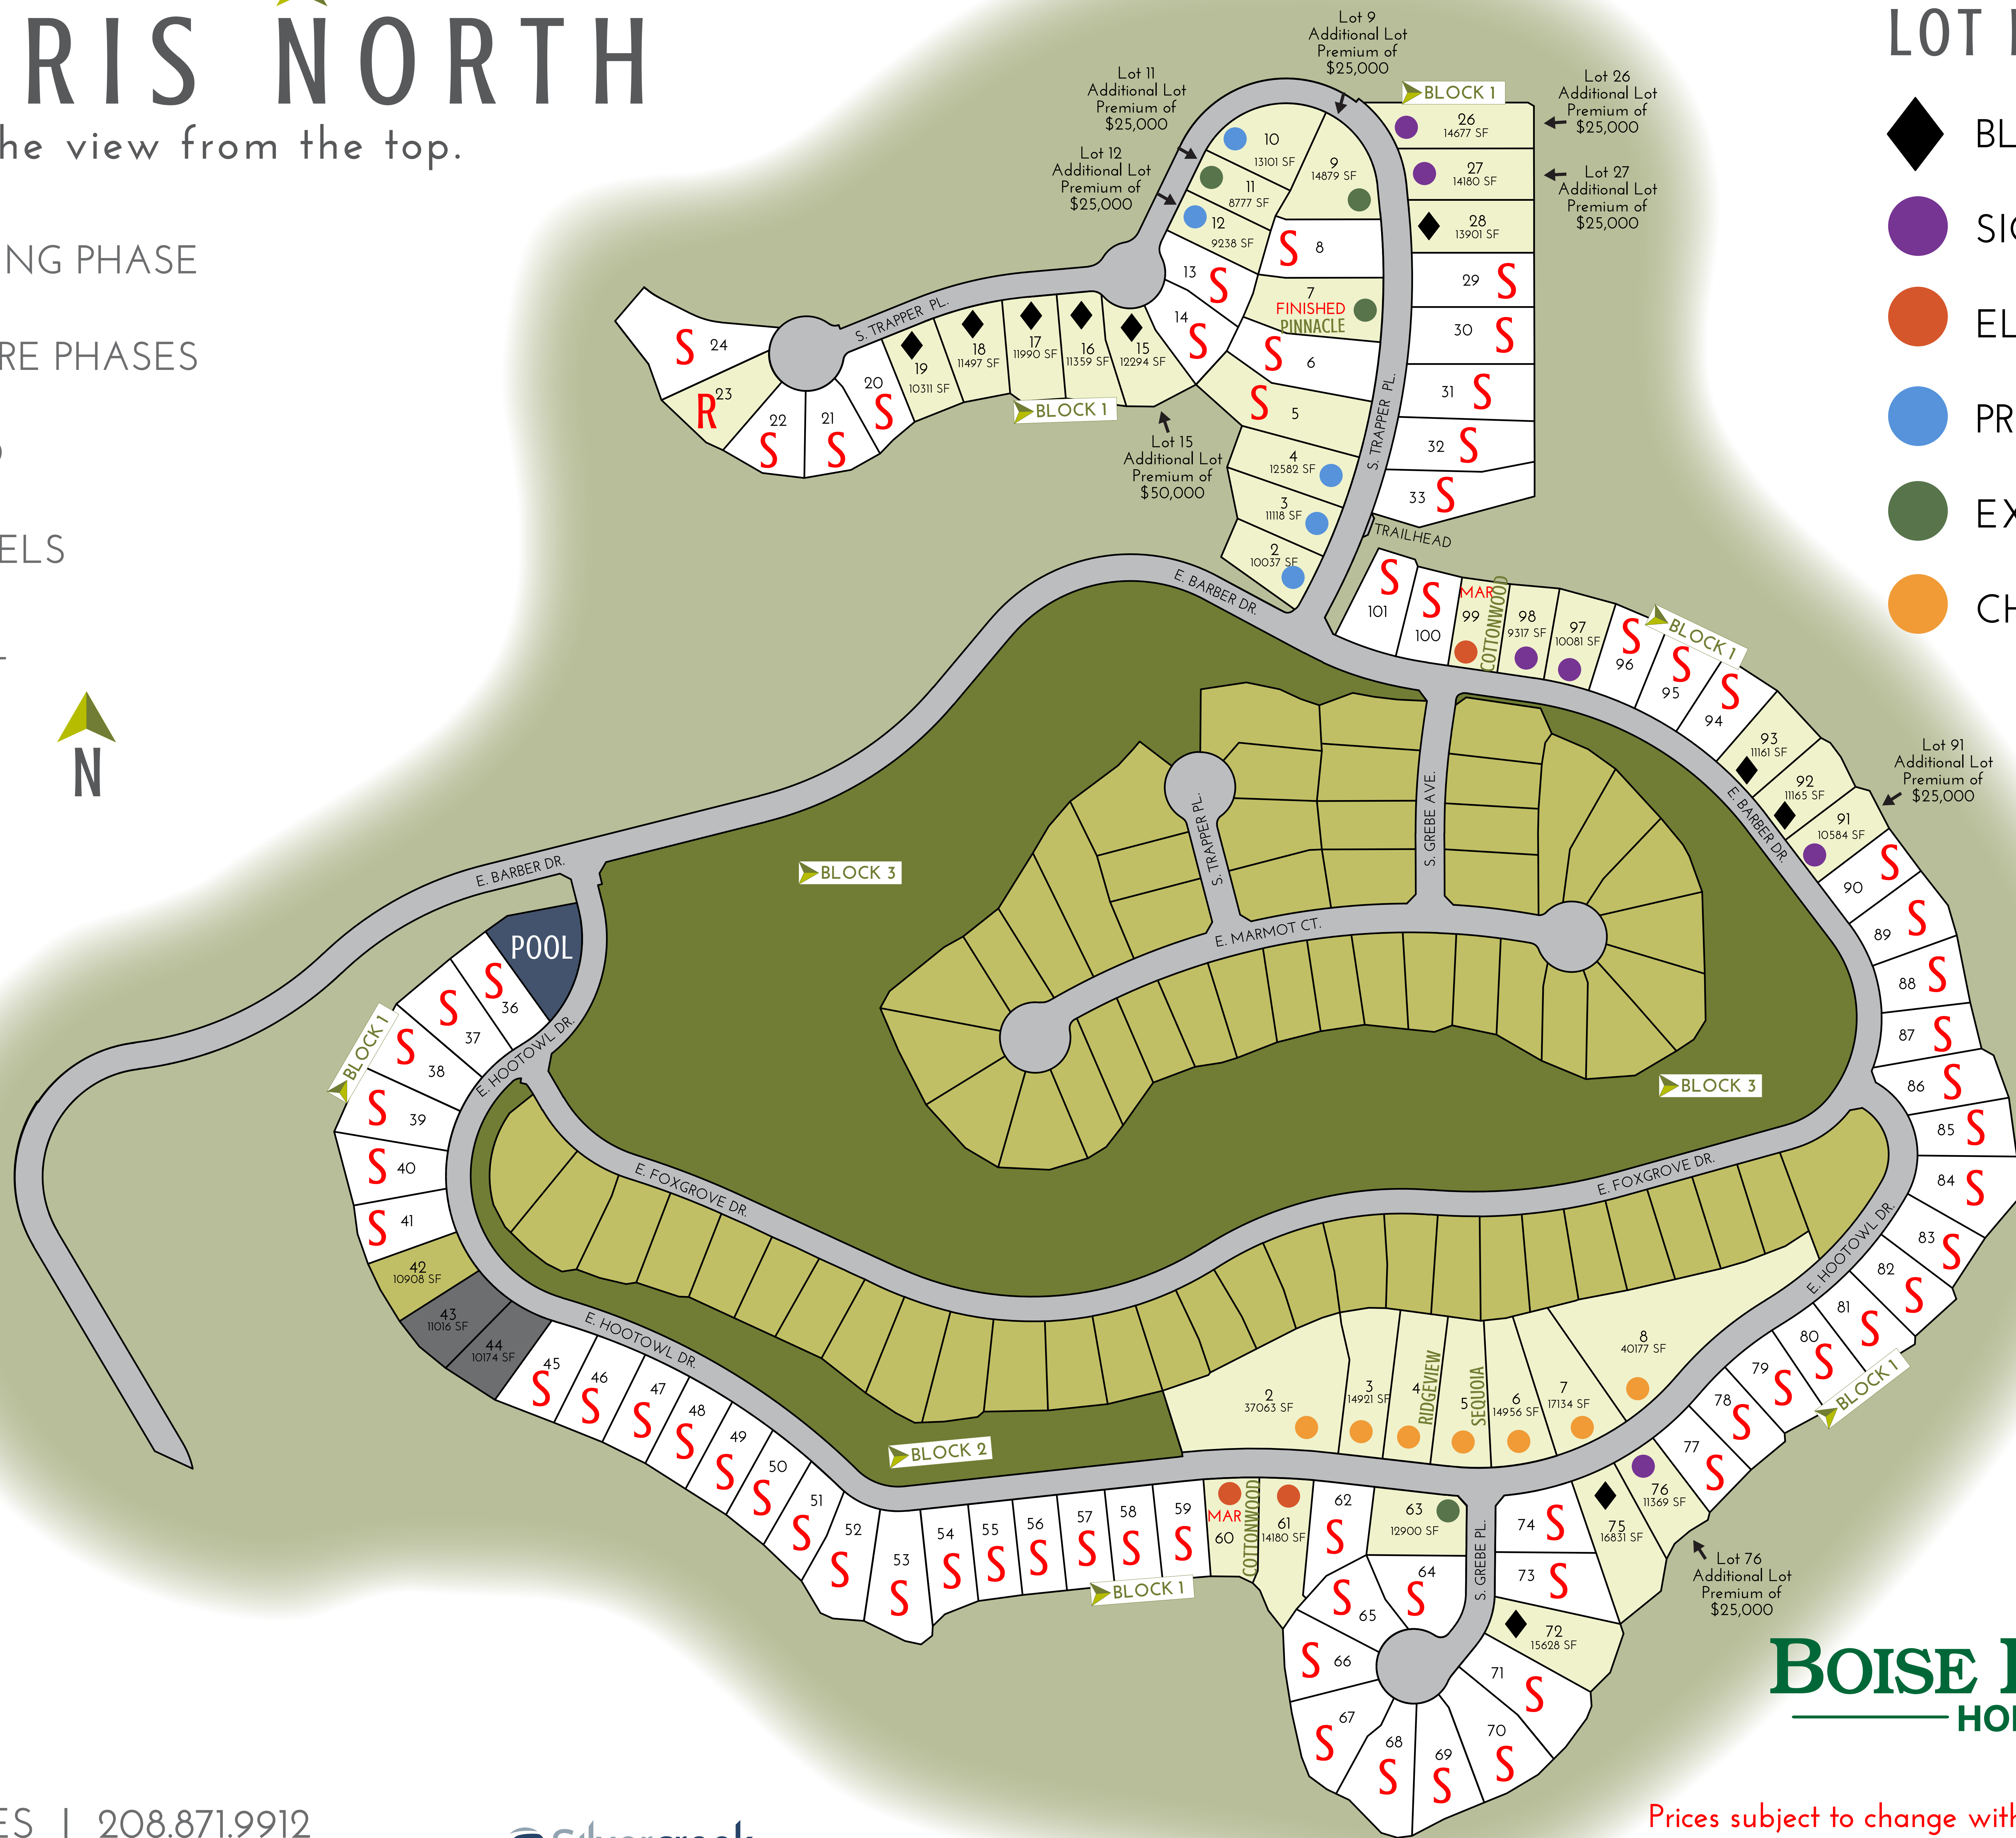

HARRIS NORTH

The view from the top.

- SELLING PHASE
- FUTURE PHASES
- SOLD
- MODELS
- POOL

LOT PREMIUMS

- BLACK DIAMOND
- SIGNATURE
- ELITE
- PREMIER
- EXECUTIVE
- CHOICE

BOISE HUNTER
HOMES

JACE SKYLES | 208.871.9912
jskyles@boisehunterhomes.com

Silvercreek
REALTY GROUP

Prices subject to change without notice. Red month on lot is the estimated finish month. Updated 3-14-19