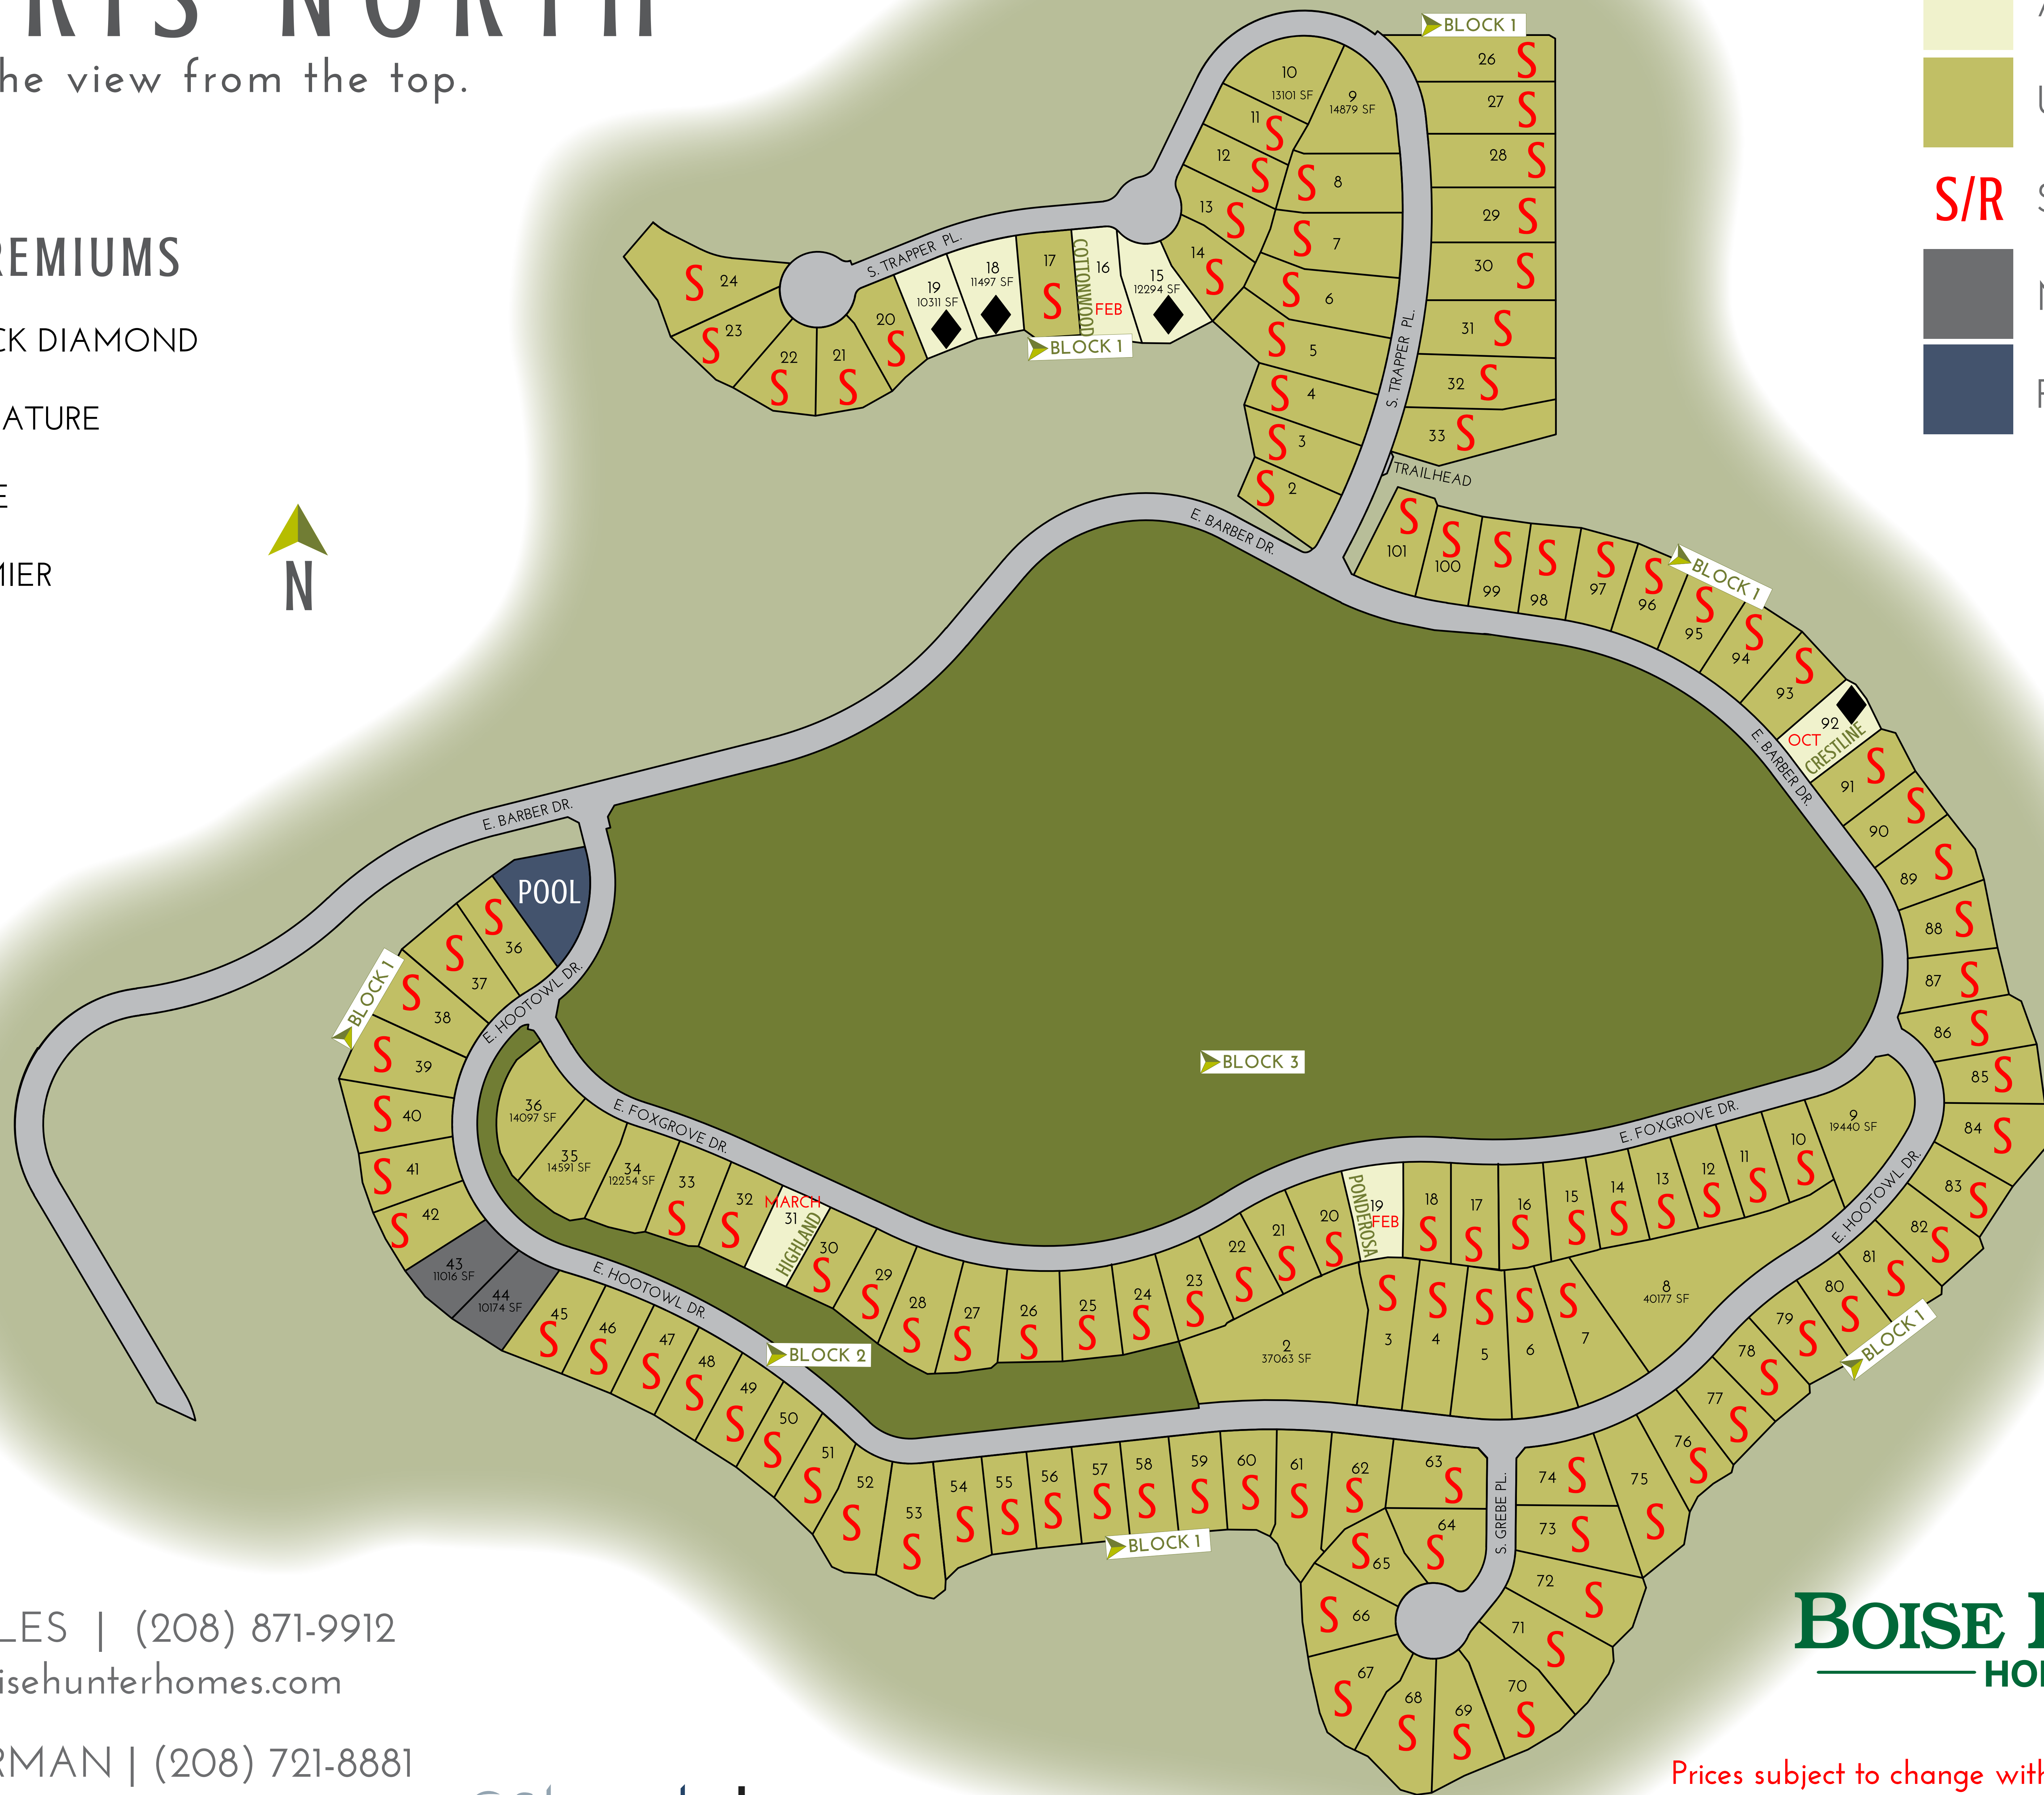

HARRIS NORTH

The view from the top.

LOT PREMIUMS

- ◆ BLACK DIAMOND
- SIGNATURE
- ELITE
- PREMIER

- AVAILABLE
- UNAVAILABLE
- S/R SOLD/RESERVED
- MODELS
- POOL

JACE SKYLES | (208) 871-9912
jskyles@boisehunterhomes.com