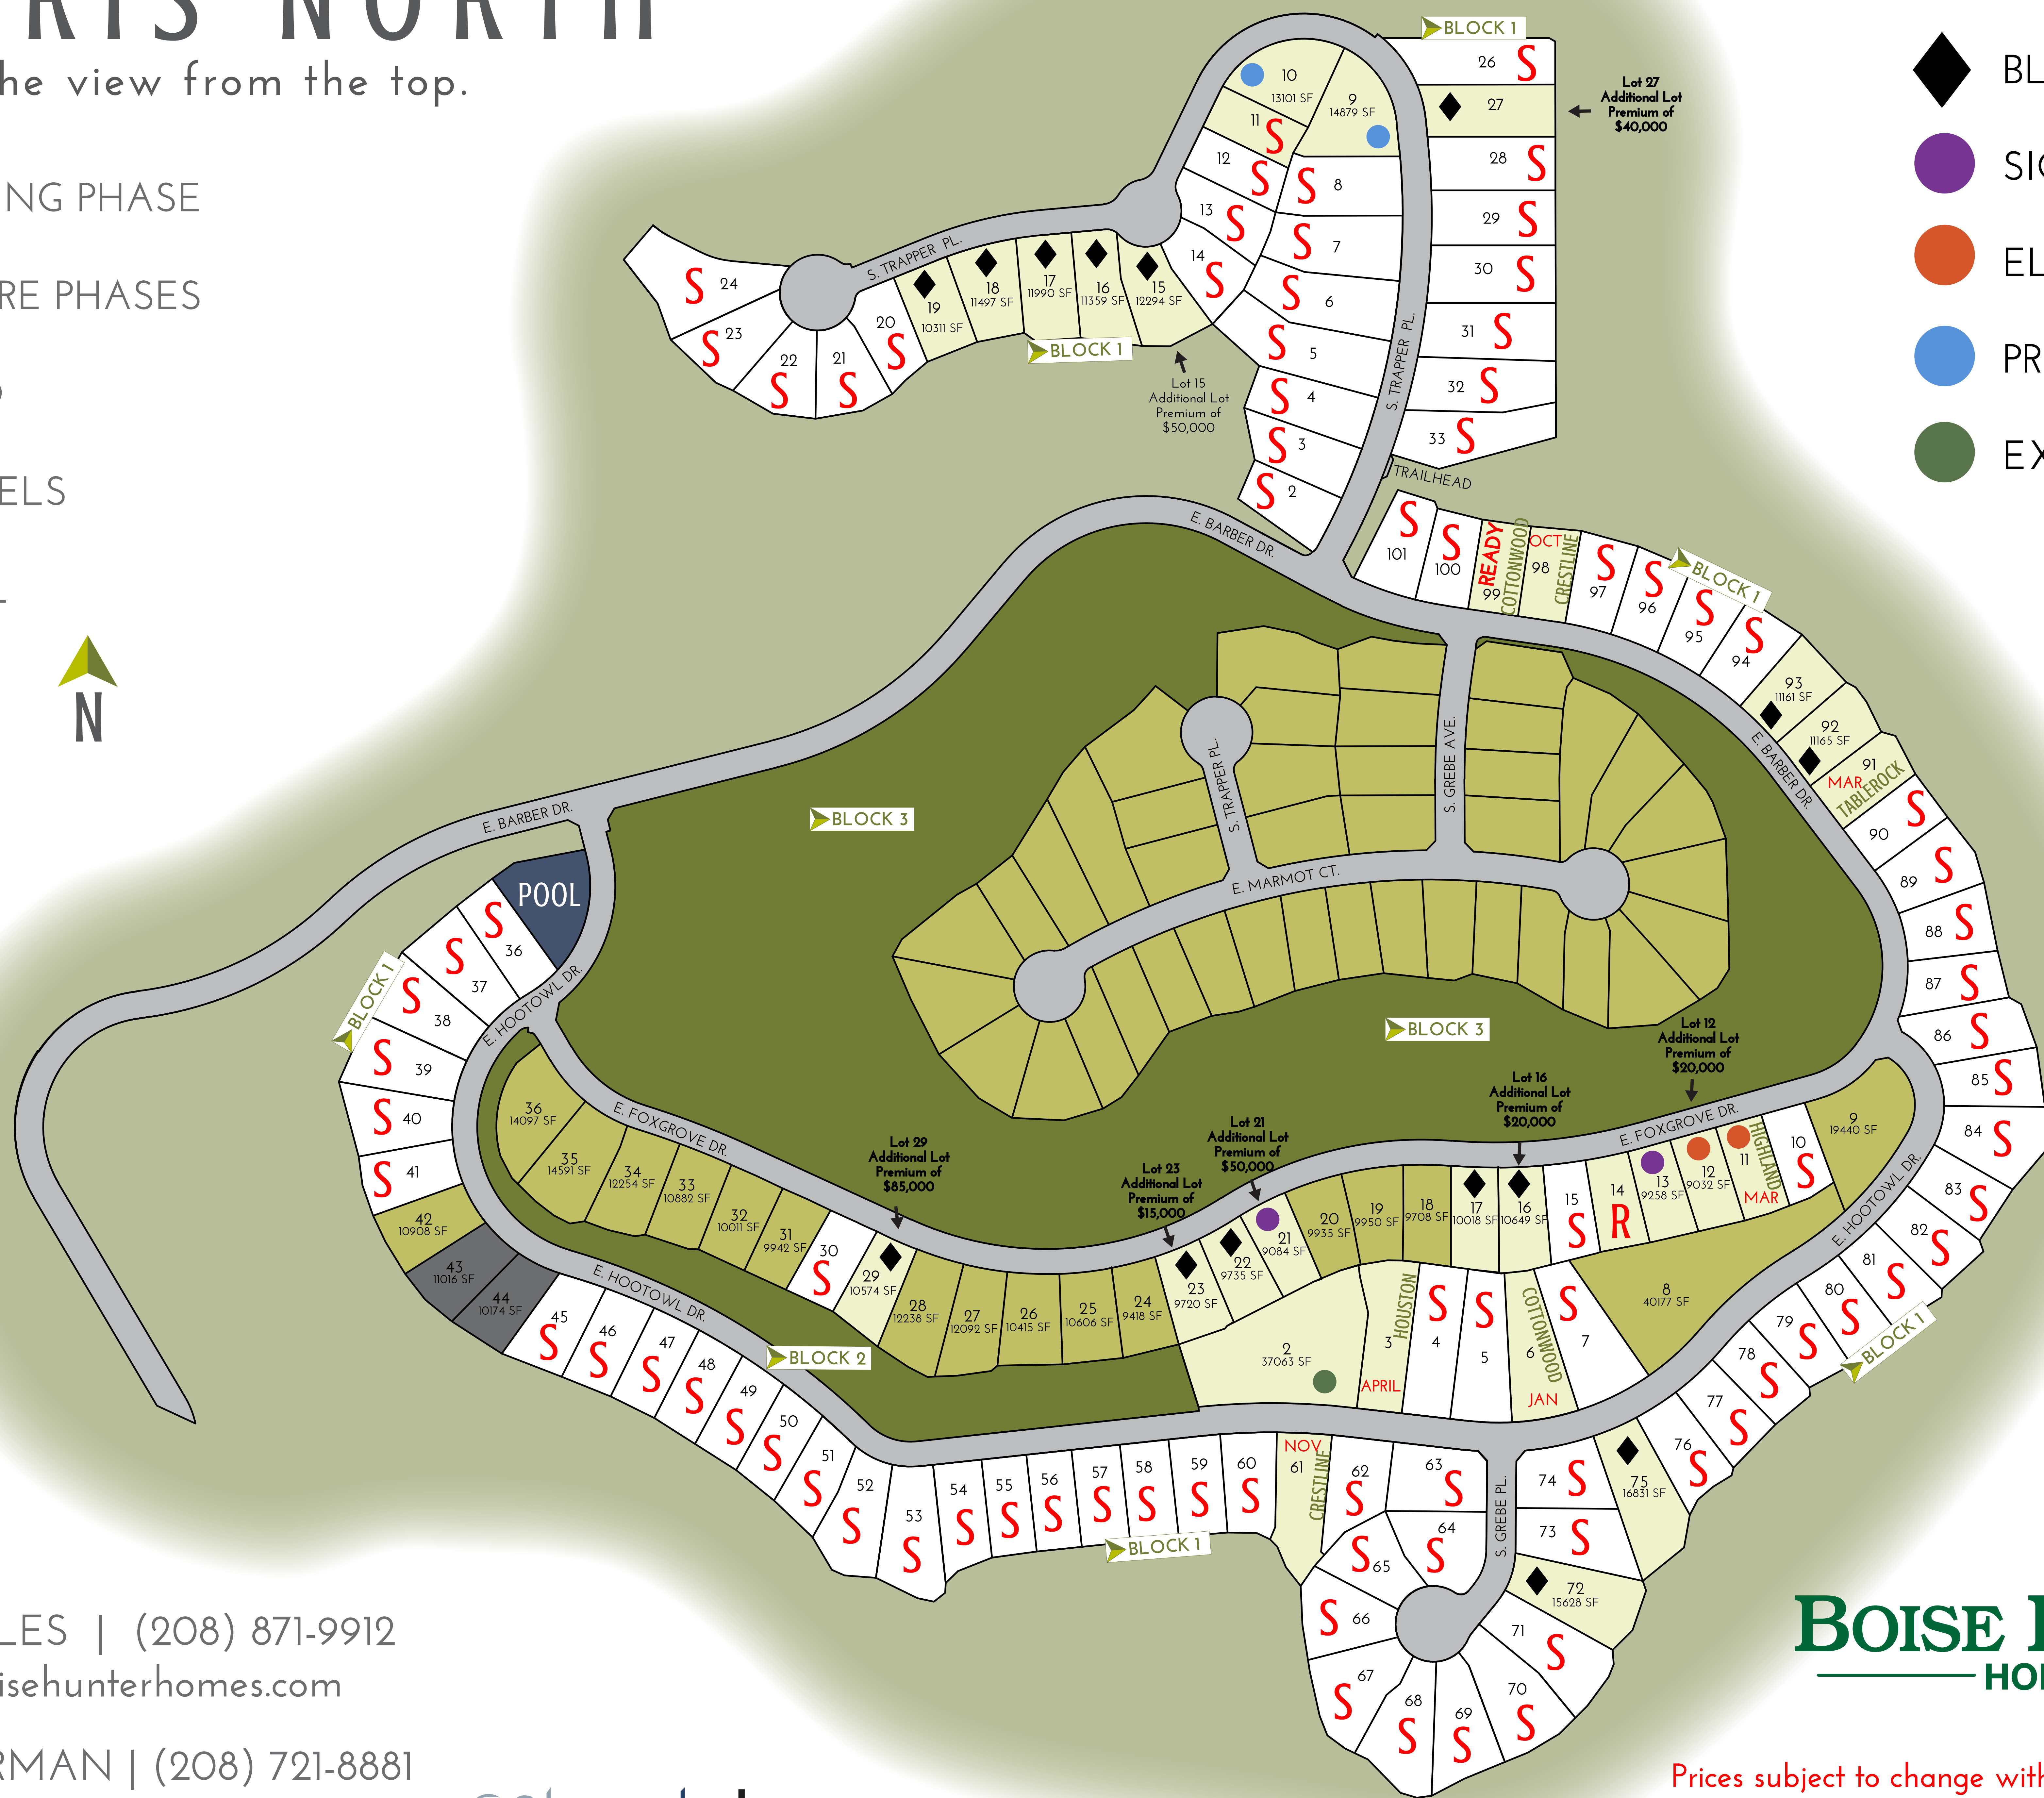

HARRIS NORTH

The view from the top.

- SELLING PHASE
- FUTURE PHASES
- SOLD
- MODELS
- POOL

LOT PREMIUMS

- BLACK DIAMOND
- SIGNATURE
- ELITE
- PREMIER
- EXECUTIVE

JACE SKYLES | (208) 871-9912
jskyles@boisehunterhomes.com