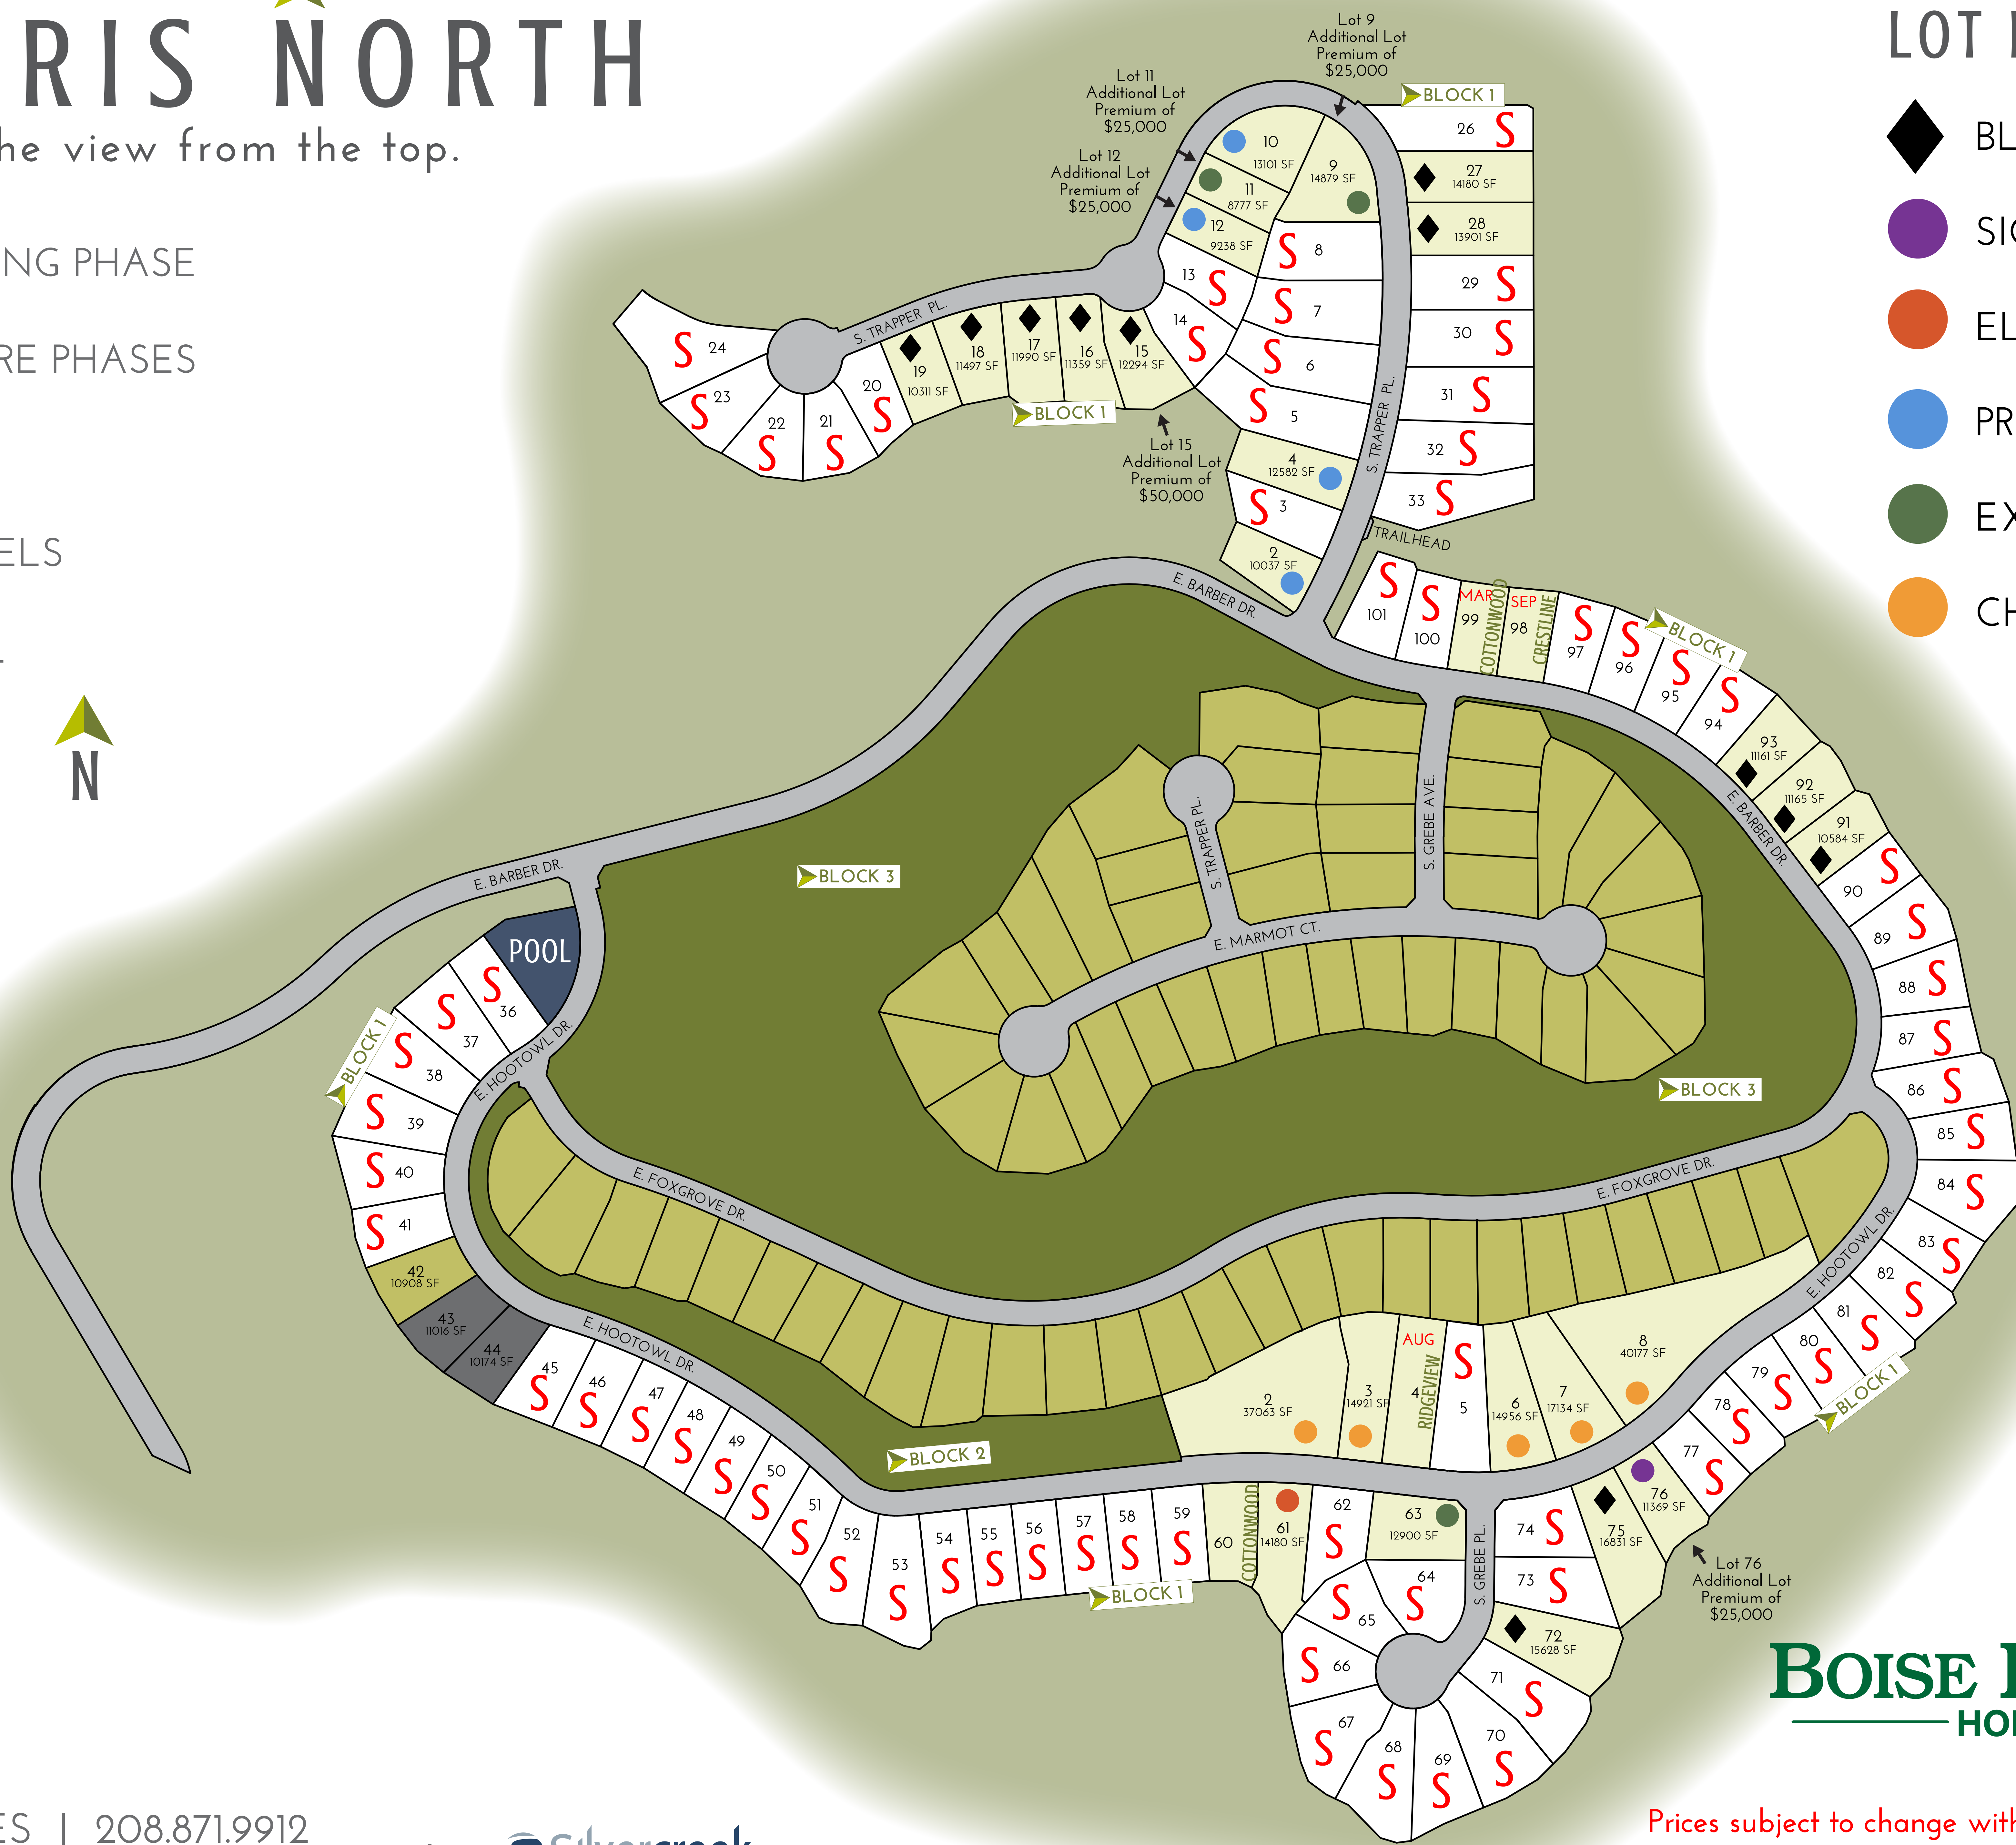

HARRIS NORTH

The view from the top.

- SELLING PHASE
- FUTURE PHASES
- SOLD
- MODELS
- POOL

LOT PREMIUMS

- BLACK DIAMOND
- SIGNATURE
- ELITE
- PREMIER
- EXECUTIVE
- CHOICE

BOISE HUNTER
HOMES

JACE SKYLES | 208.871.9912
jskyles@boisehunterhomes.com

Silvercreek
REALTY GROUP

Prices subject to change without notice. Red month on lot is the estimated finish month. Updated 4-1-19