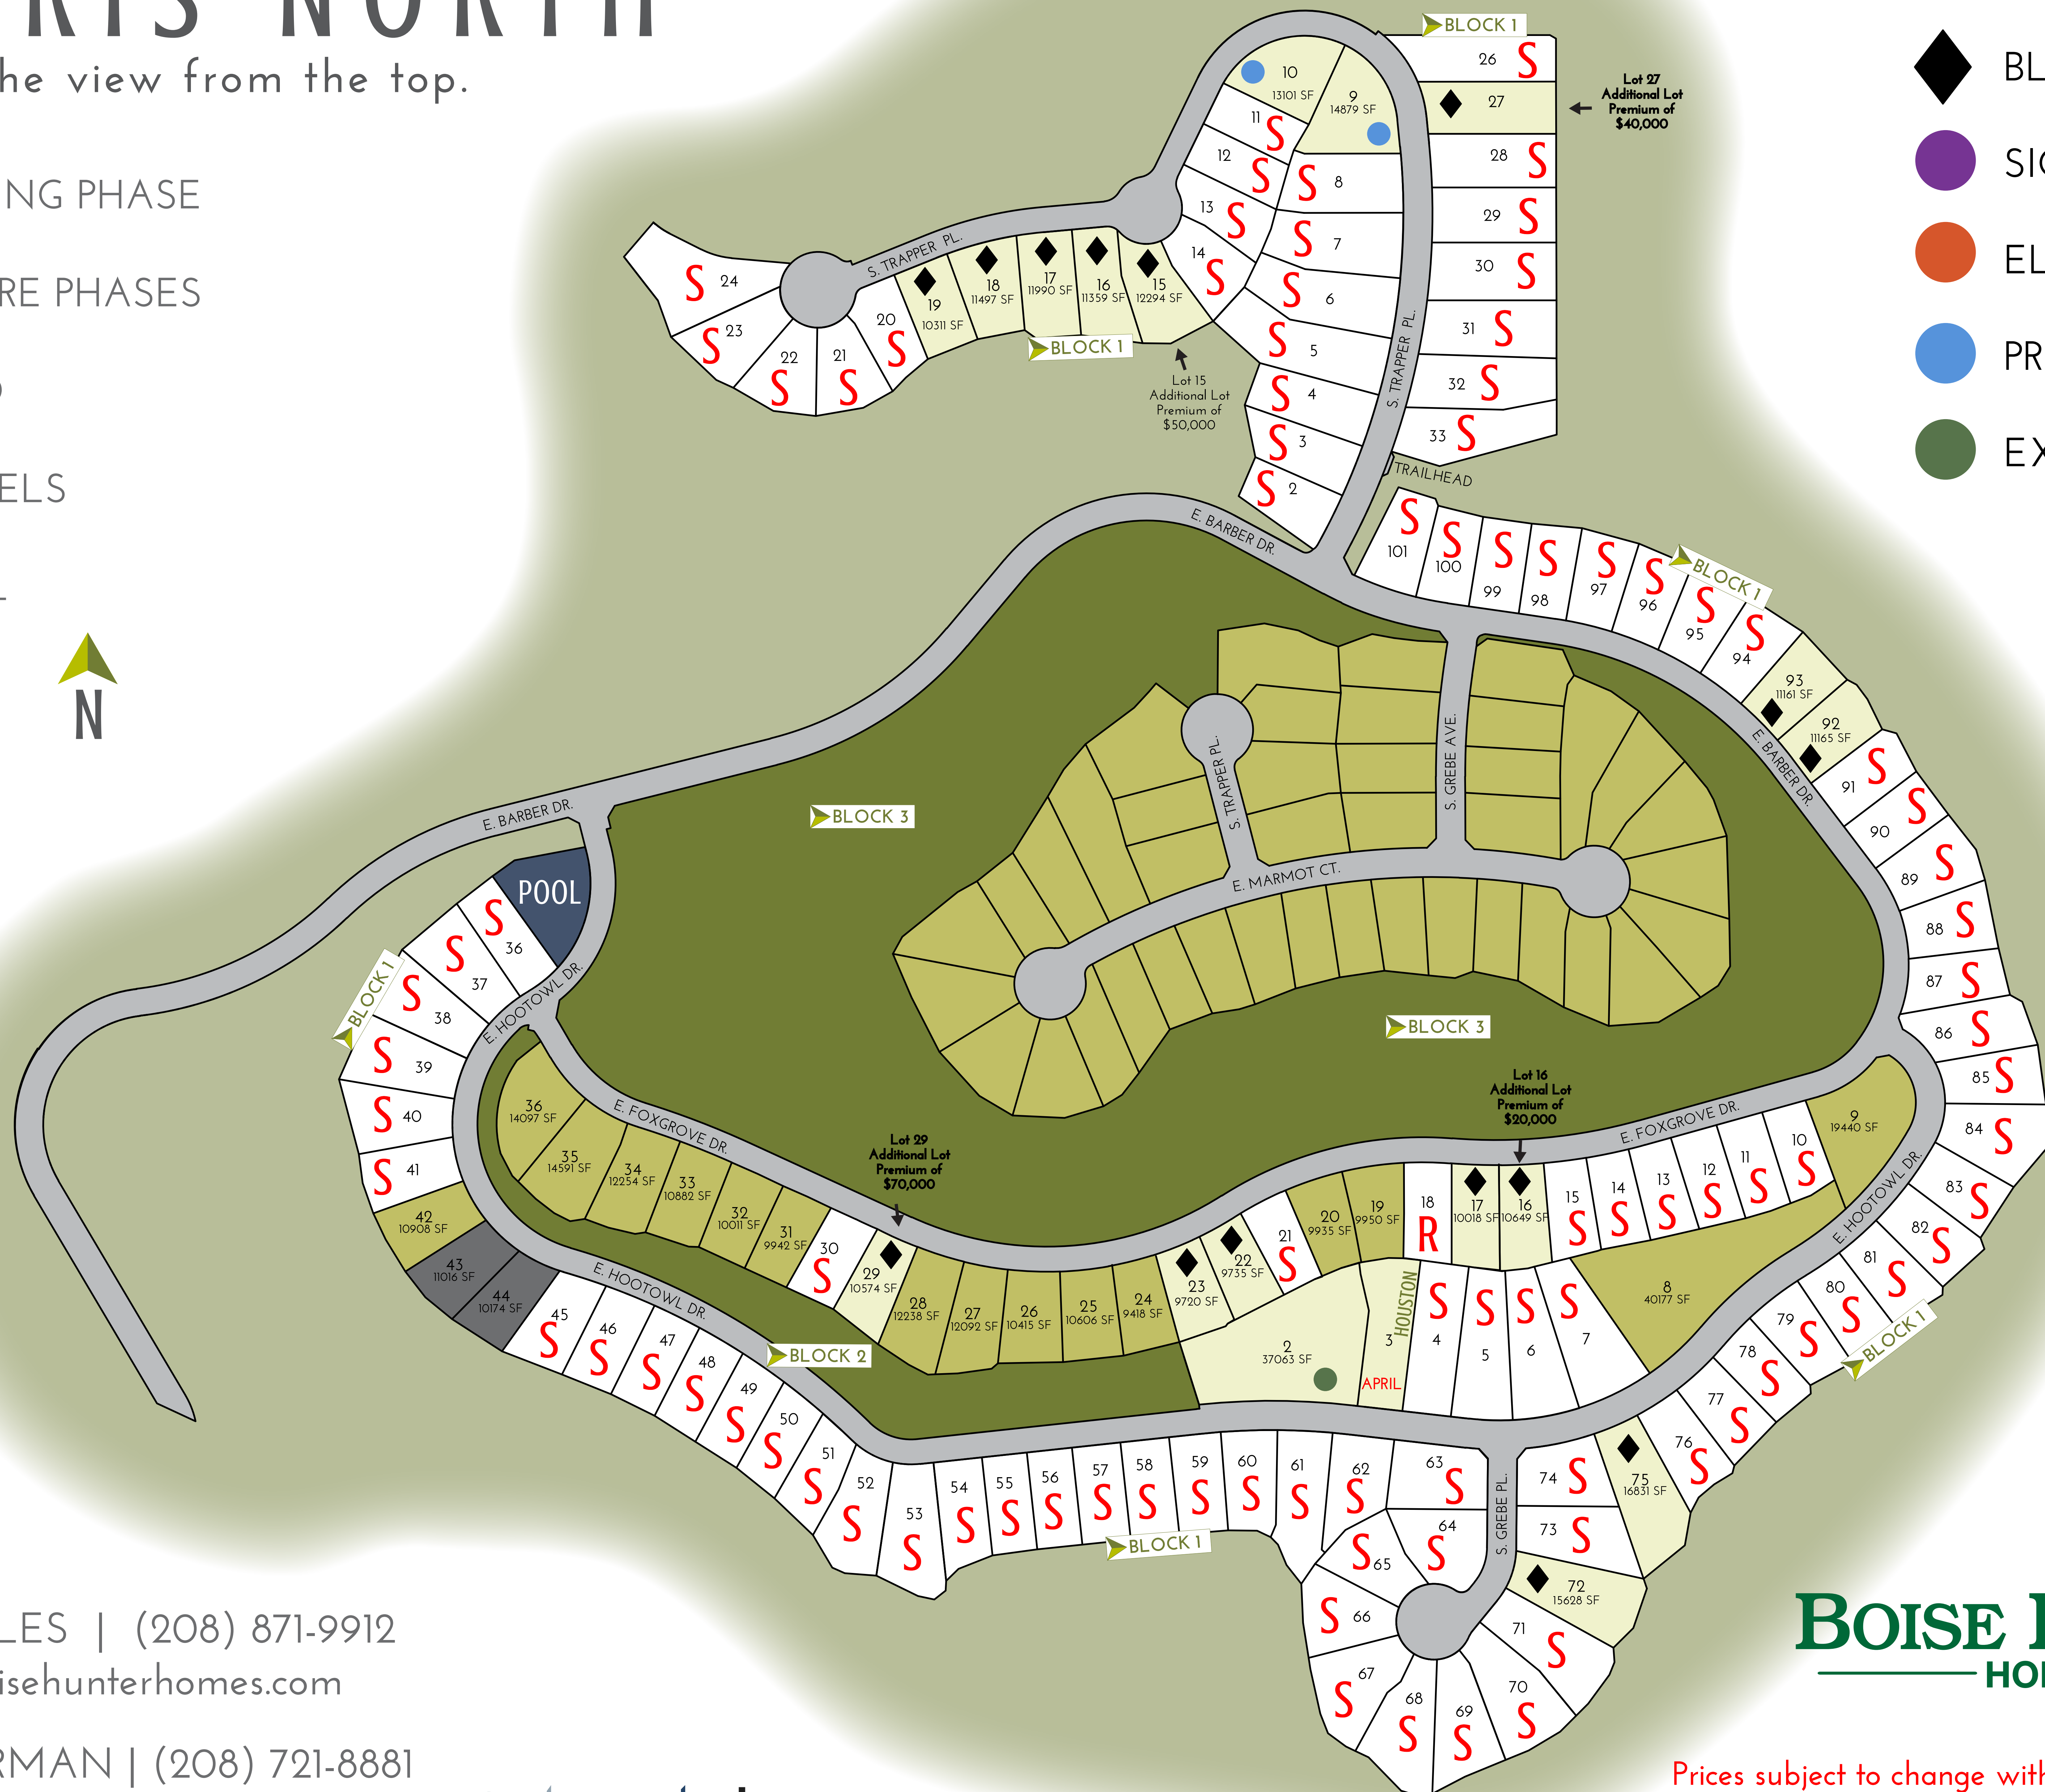

HARRIS NORTH

The view from the top.

- SELLING PHASE
- FUTURE PHASES
- SOLD
- MODELS
- POOL

LOT PREMIUMS

- BLACK DIAMOND
- SIGNATURE
- ELITE
- PREMIER
- EXECUTIVE

JACE SKYLES | (208) 871-9912
 jskyles@boisehunterhomes.com