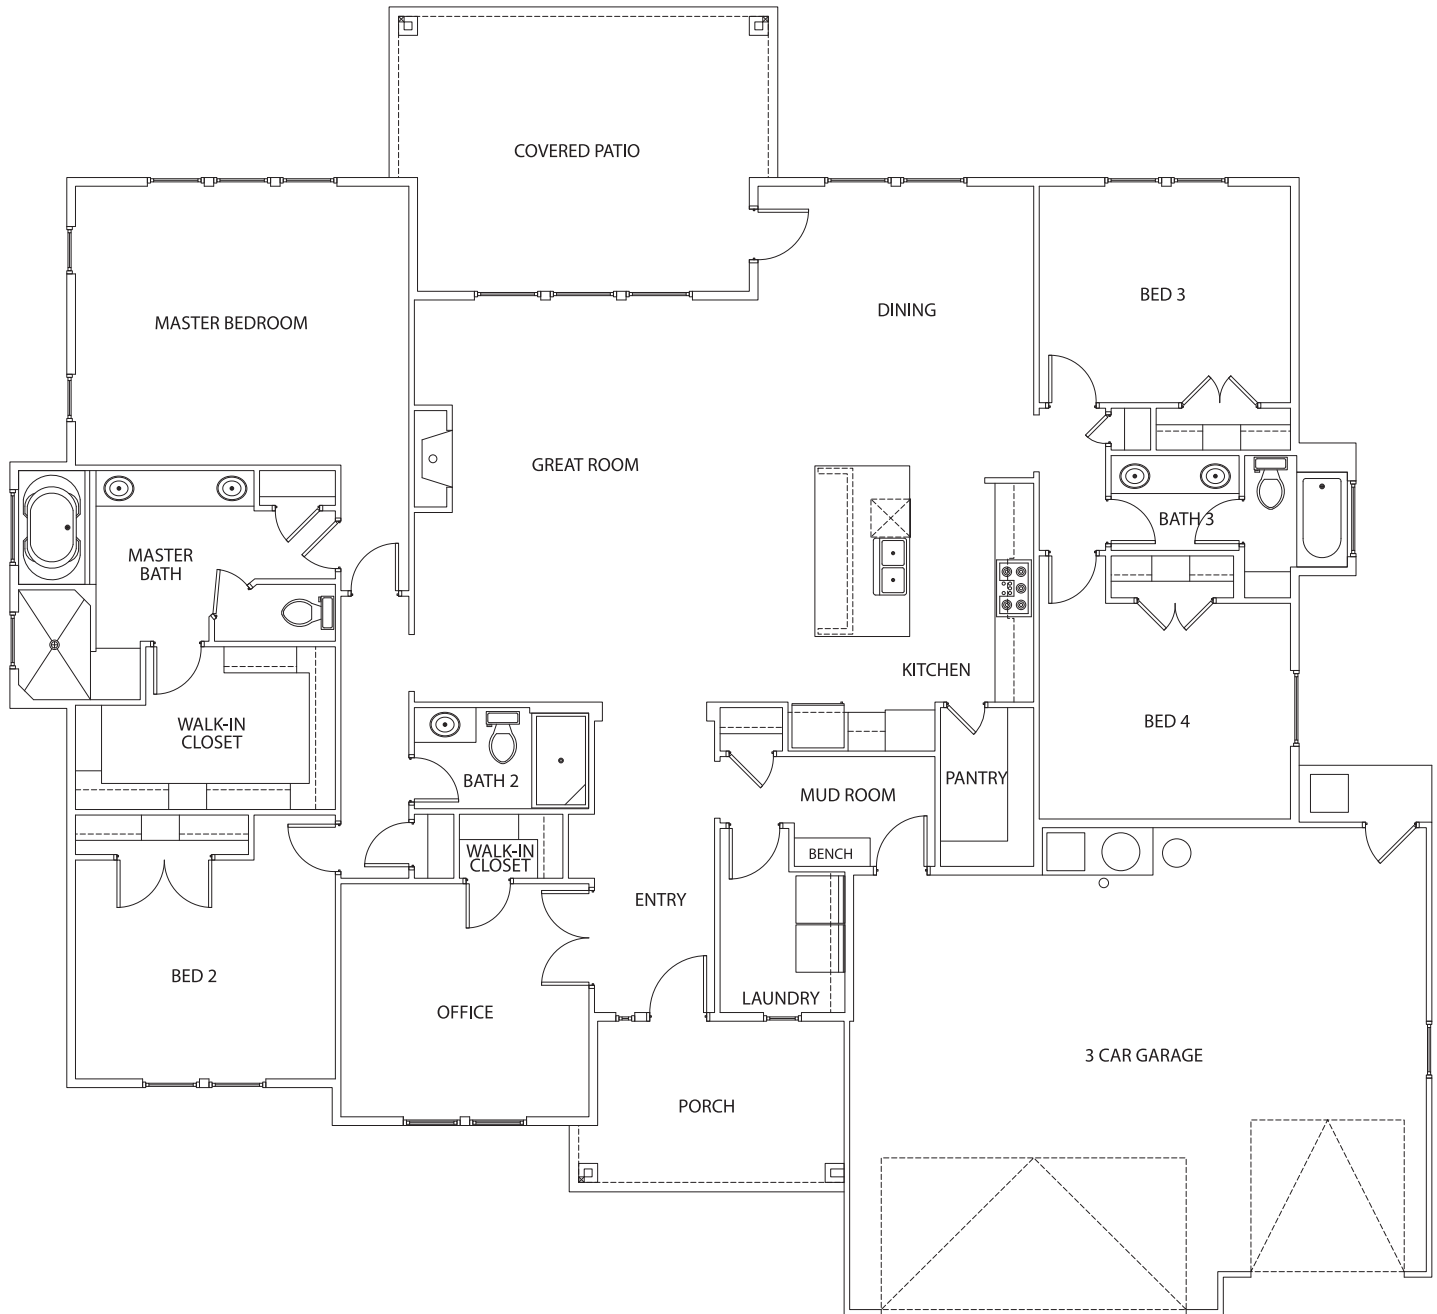

DAVENPORT

 2759 SqFt

 4

 3

 3

 Office

FARMHOUSE

MODERN

SUN VALLEY

BOISE HUNTER HOMES

DAVENPORT

 2759 SqFt

 4

 3

 3

 Office