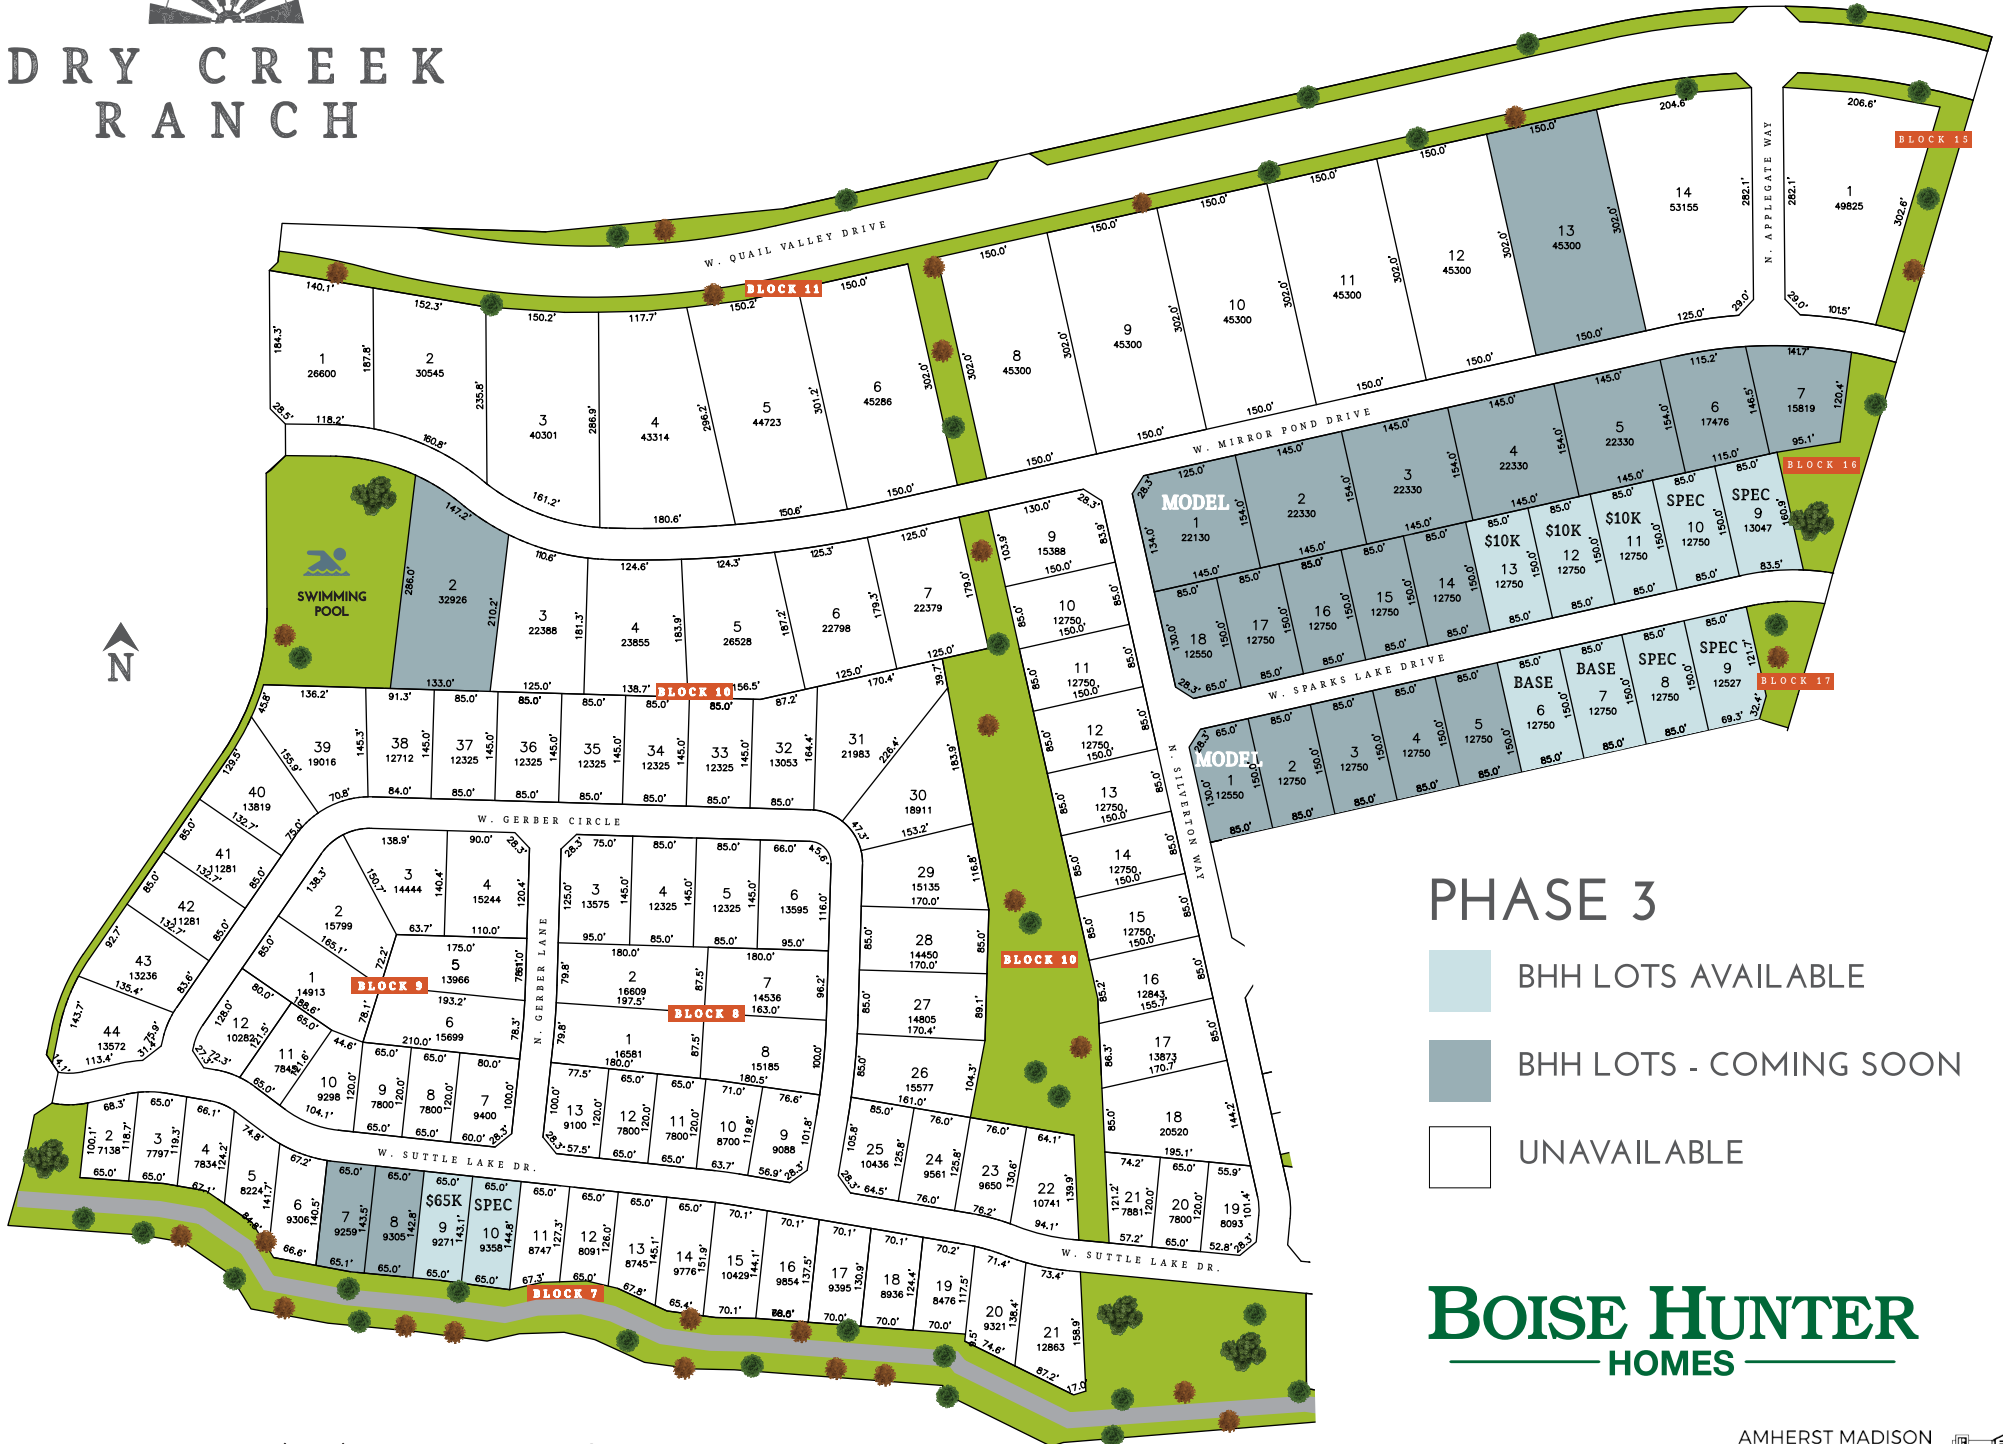

DRY CREEK RANCH

BOISE HUNTER HOMES

DEBBIE PRUETT | (208) 859-8801
 dpruett@boisehunterhomes.com

KODY KIRBY | 208-559-5513
 kkirby@boisehunterhomes.com

DRY CREEK RANCH

PHASE 3

- BHH LOTS AVAILABLE
- BHH LOTS - COMING SOON
- UNAVAILABLE