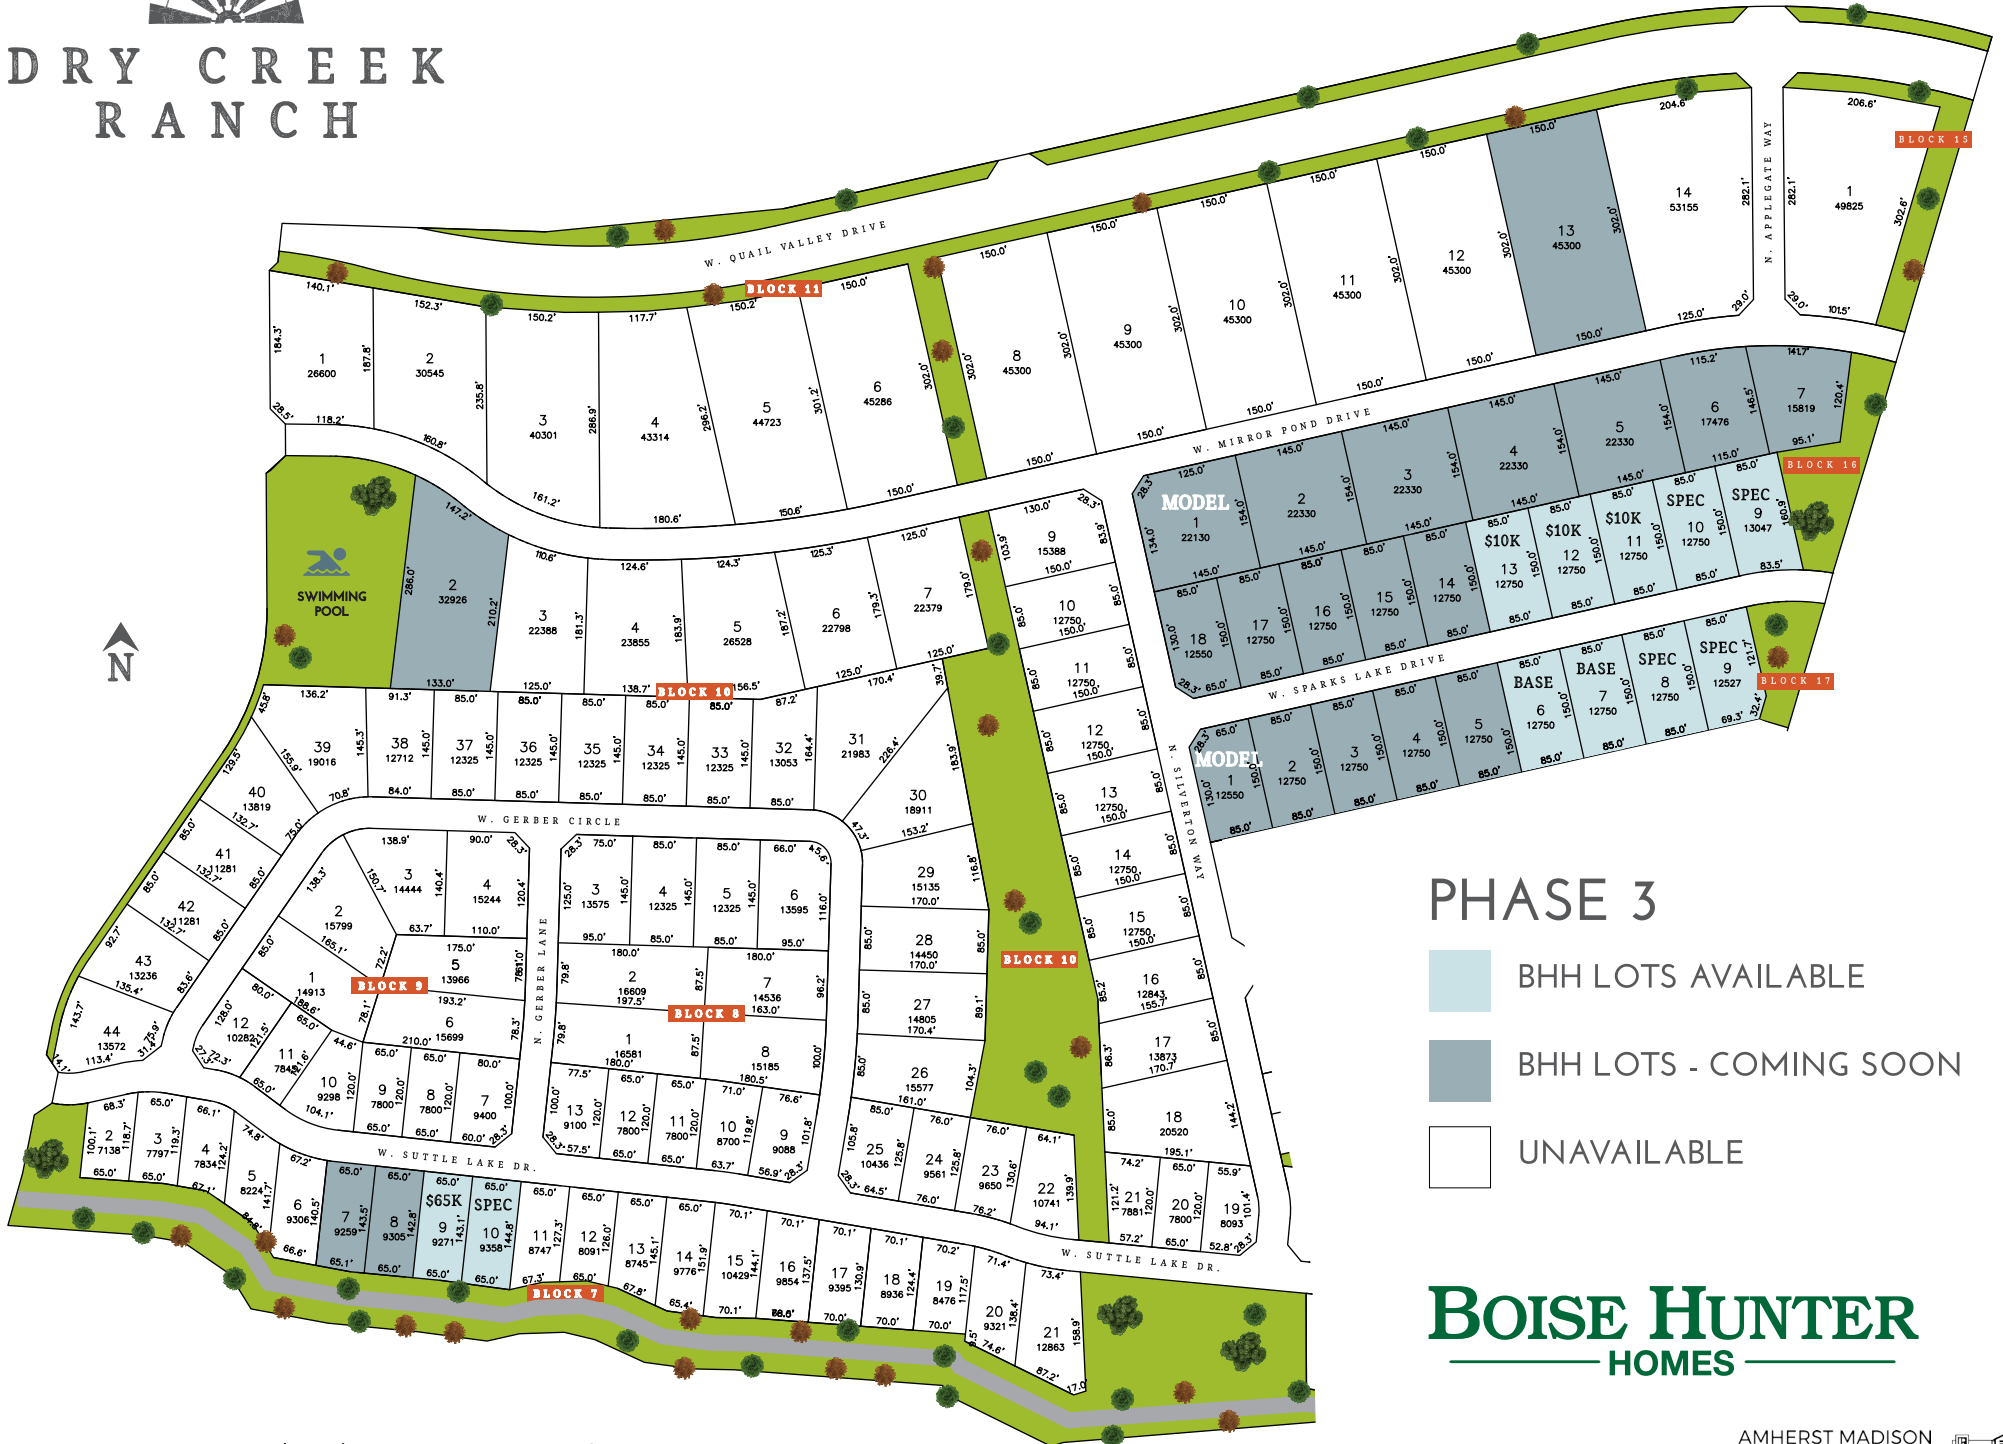

DRY CREEK RANCH

BOISE HUNTER HOMES

DEBBIE PRUETT | (208) 859-8801
 dpruett@boisehunterhomes.com

KODY KIRBY | 208-559-5513
 kkirby@boisehunterhomes.com

DRY CREEK RANCH

PHASE 3

- BHH LOTS AVAILABLE
- BHH LOTS - COMING SOON
- UNAVAILABLE