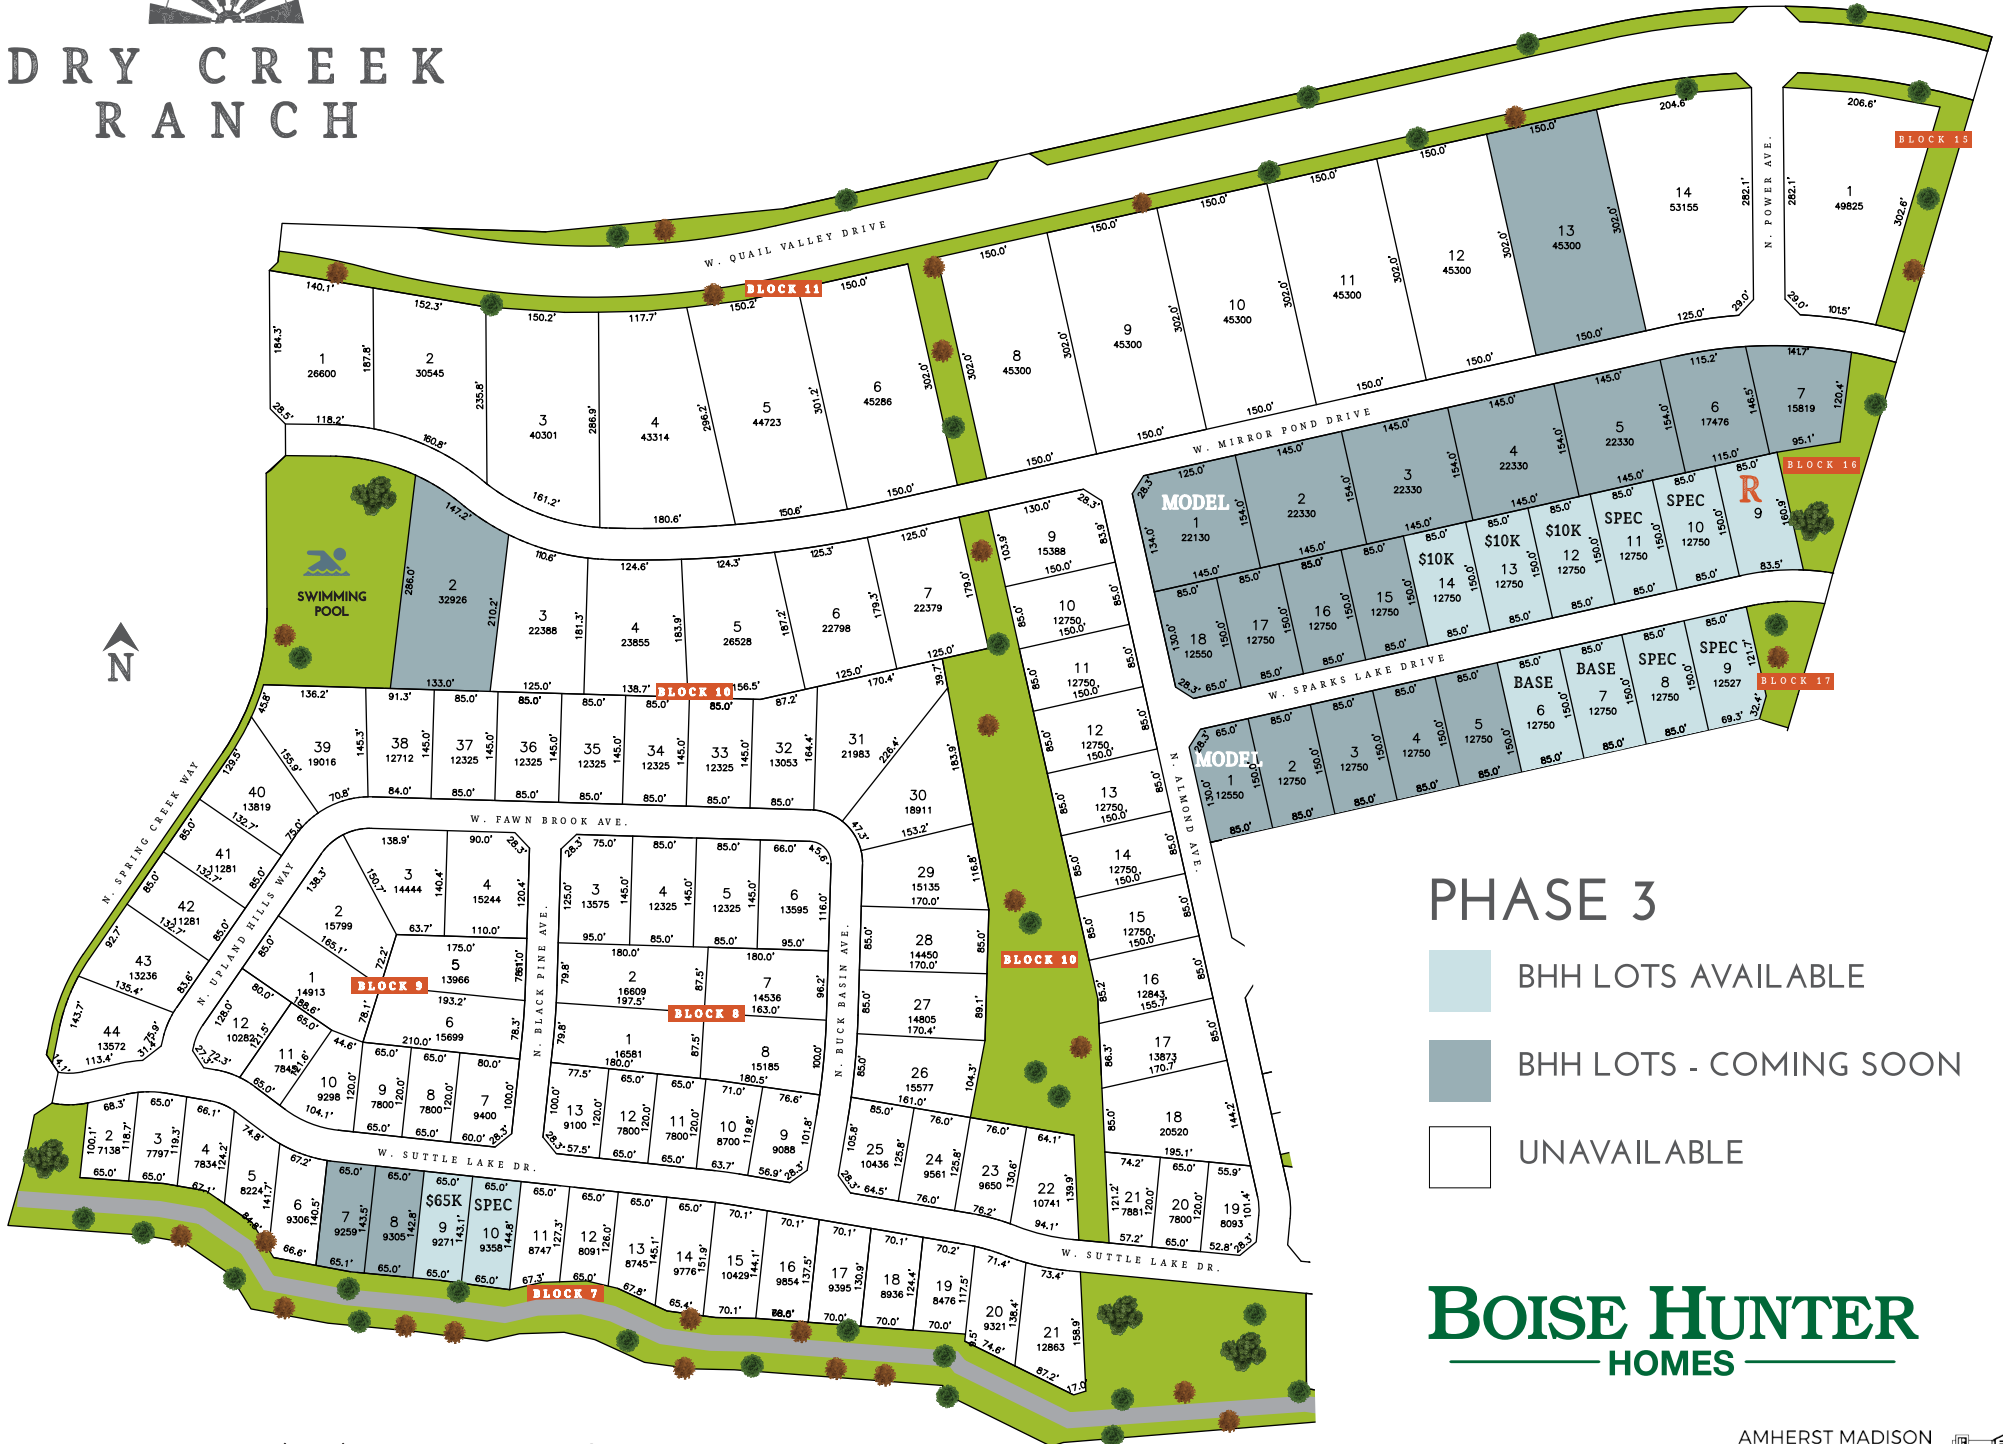

DRY CREEK RANCH

BOISE HUNTER HOMES

DEBBIE PRUETT | (208) 859-8801
 dpruett@boisehunterhomes.com

KODY KIRBY | 208-559-5513
 kkirby@boisehunterhomes.com

DRY CREEK RANCH

PHASE 3

- BHH LOTS AVAILABLE
- BHH LOTS - COMING SOON
- UNAVAILABLE