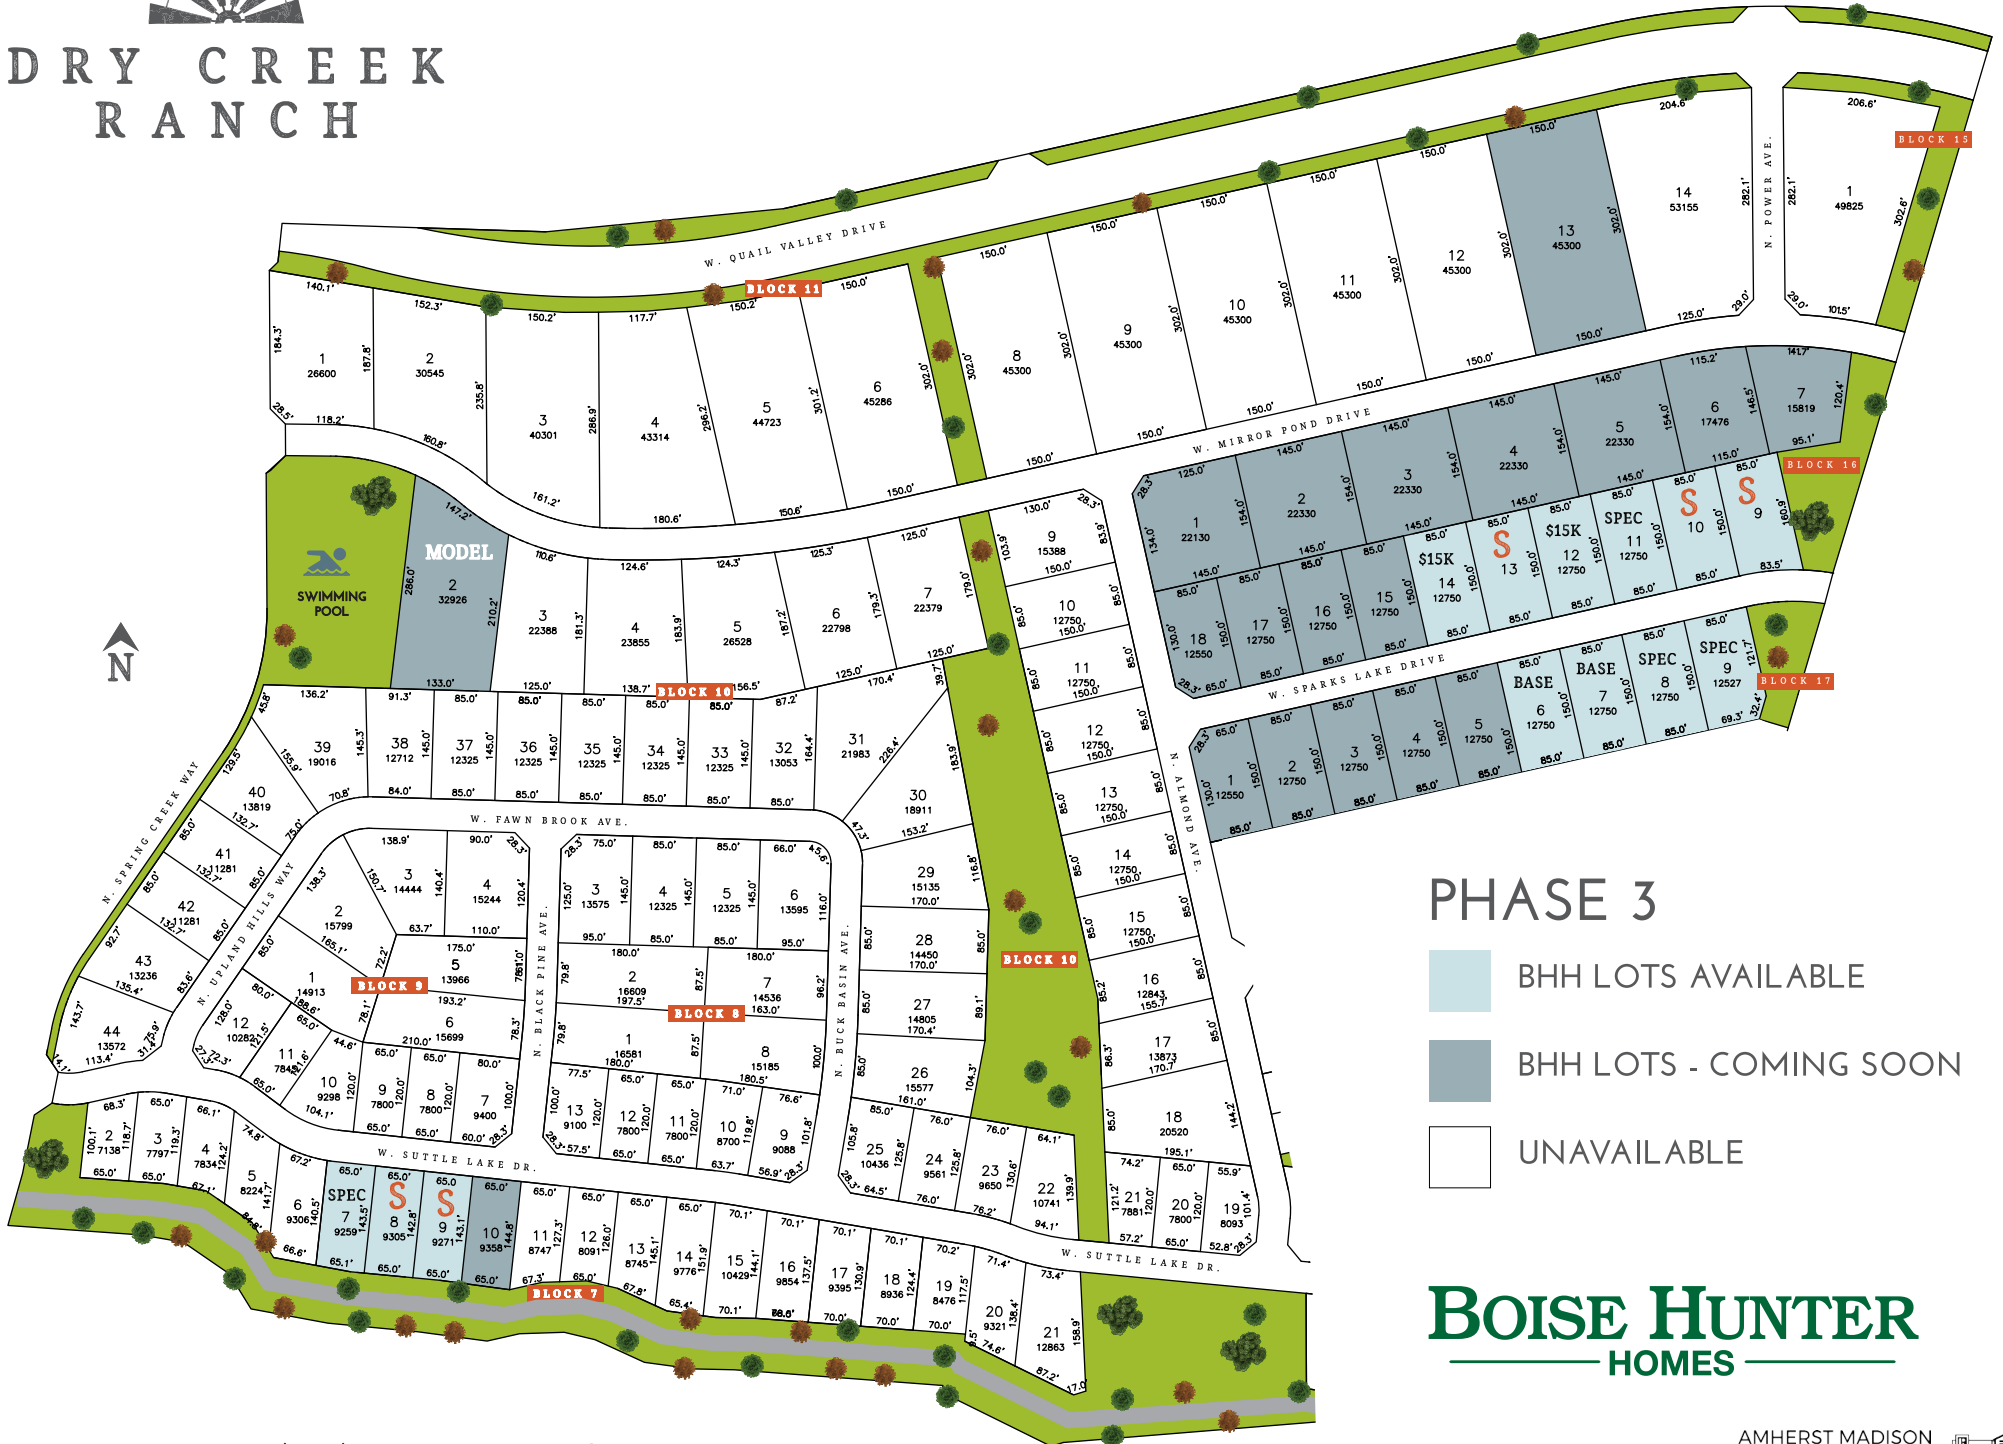

DRY CREEK RANCH

BOISE HUNTER HOMES

DEBBIE PRUETT | (208) 859-8801
 dpruett@boisehunterhomes.com

KODY KIRBY | 208-559-5513
 kkirby@boisehunterhomes.com

DRY CREEK RANCH

PHASE 3

- BHH LOTS AVAILABLE
- BHH LOTS - COMING SOON
- UNAVAILABLE