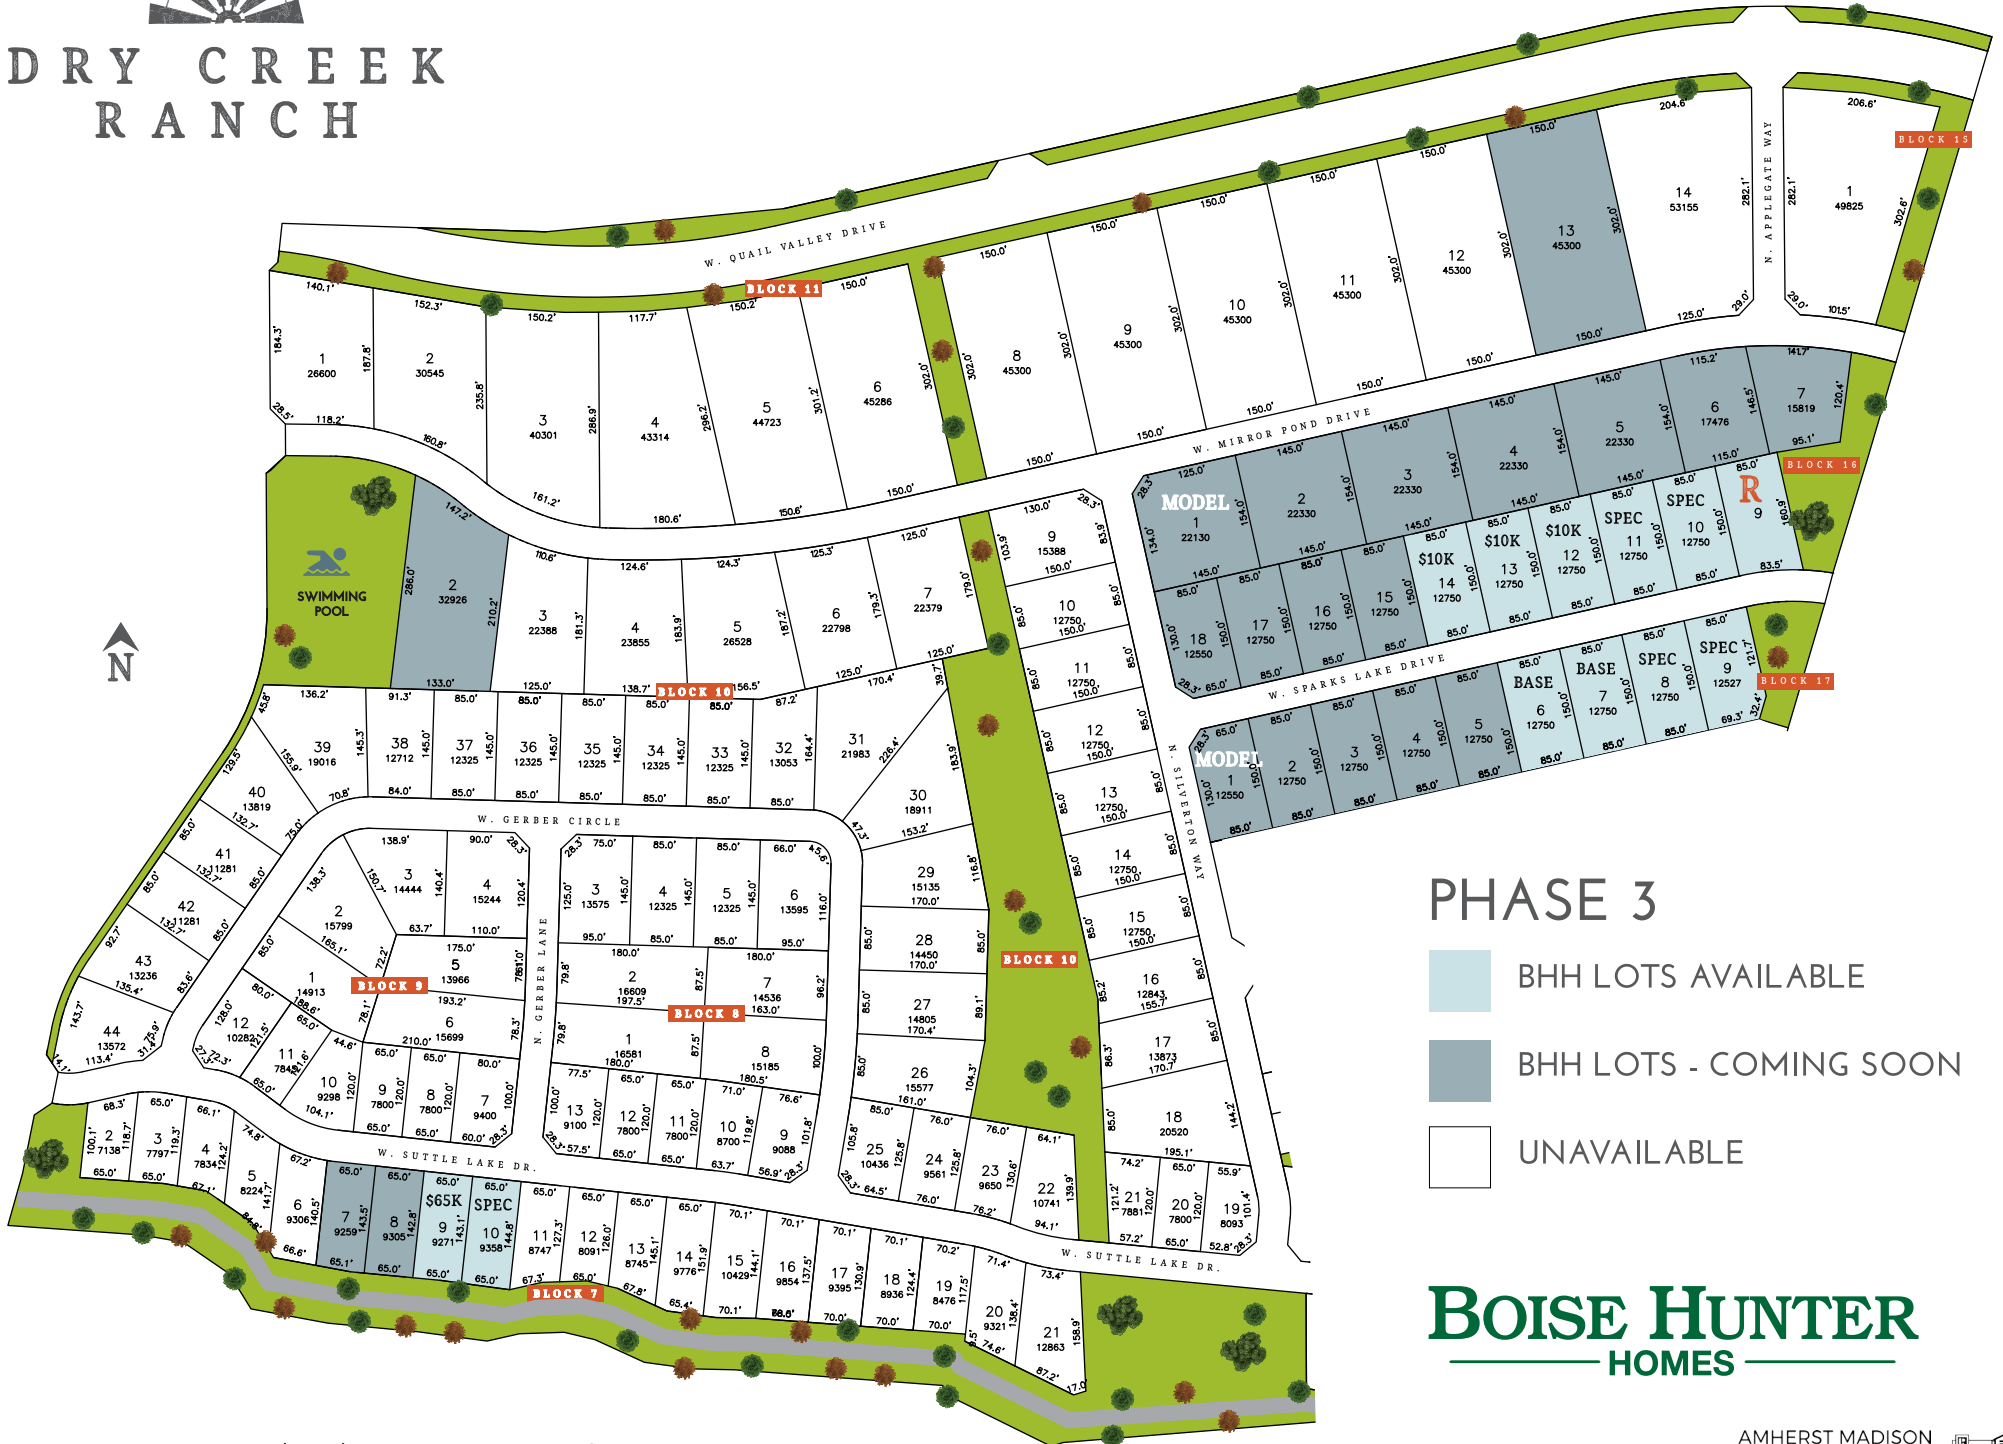

DRY CREEK RANCH

BOISE HUNTER HOMES

DEBBIE PRUETT | (208) 859-8801
 dpruett@boisehunterhomes.com

KODY KIRBY | 208-559-5513
 kkirby@boisehunterhomes.com

DRY CREEK RANCH

PHASE 3

- BHH LOTS AVAILABLE
- BHH LOTS - COMING SOON
- UNAVAILABLE