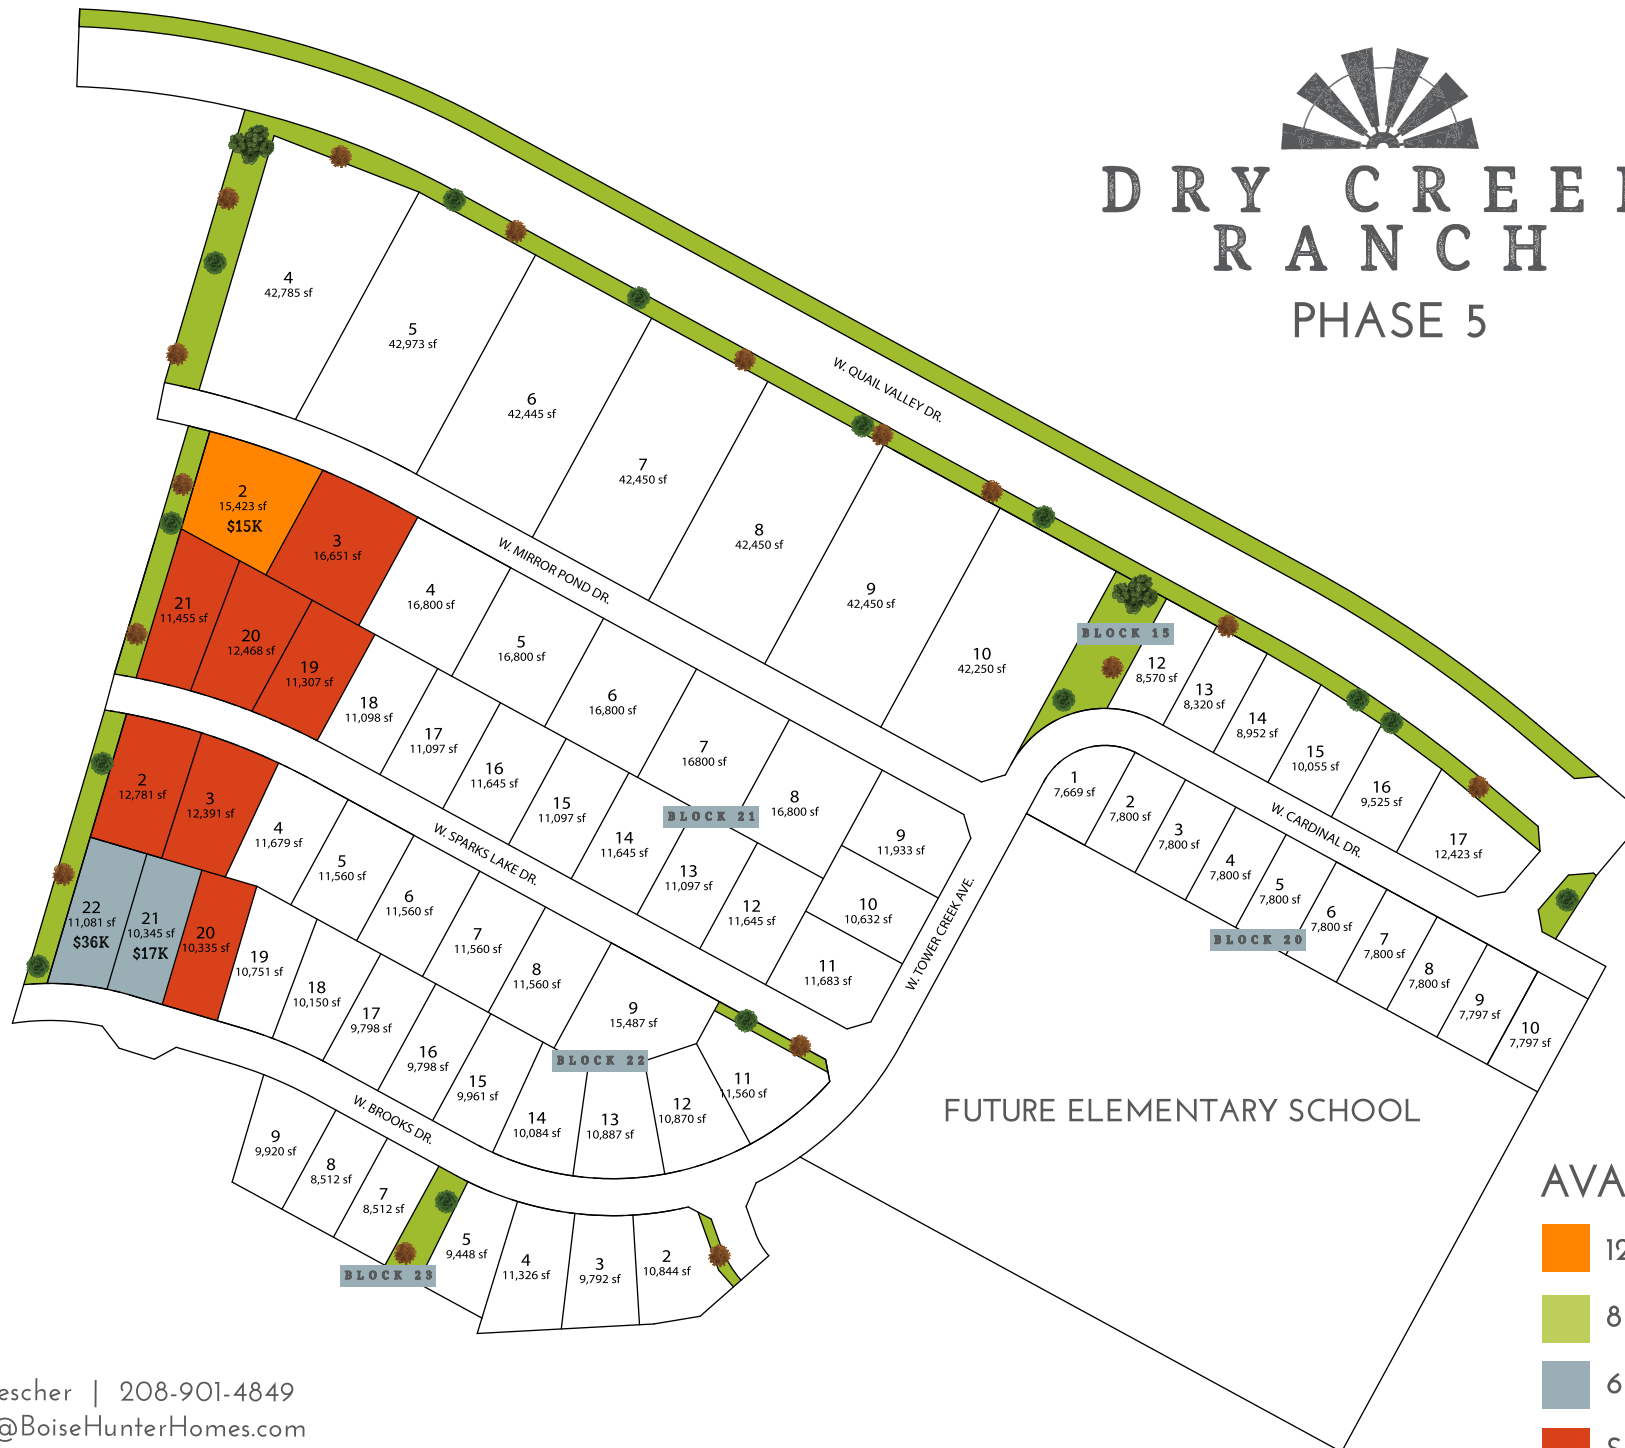

DRY CREEK RANCH

PHASE 5

AVAILABLE

- 120' LOT
- 85' LOT
- 65' LOT
- SOLD

Truely Loescher | 208-901-4849
 TLoescher@BoiseHunterHomes.com

Ken Hyland | 208-995-3327
 KHyland@BoiseHunterHomes.com