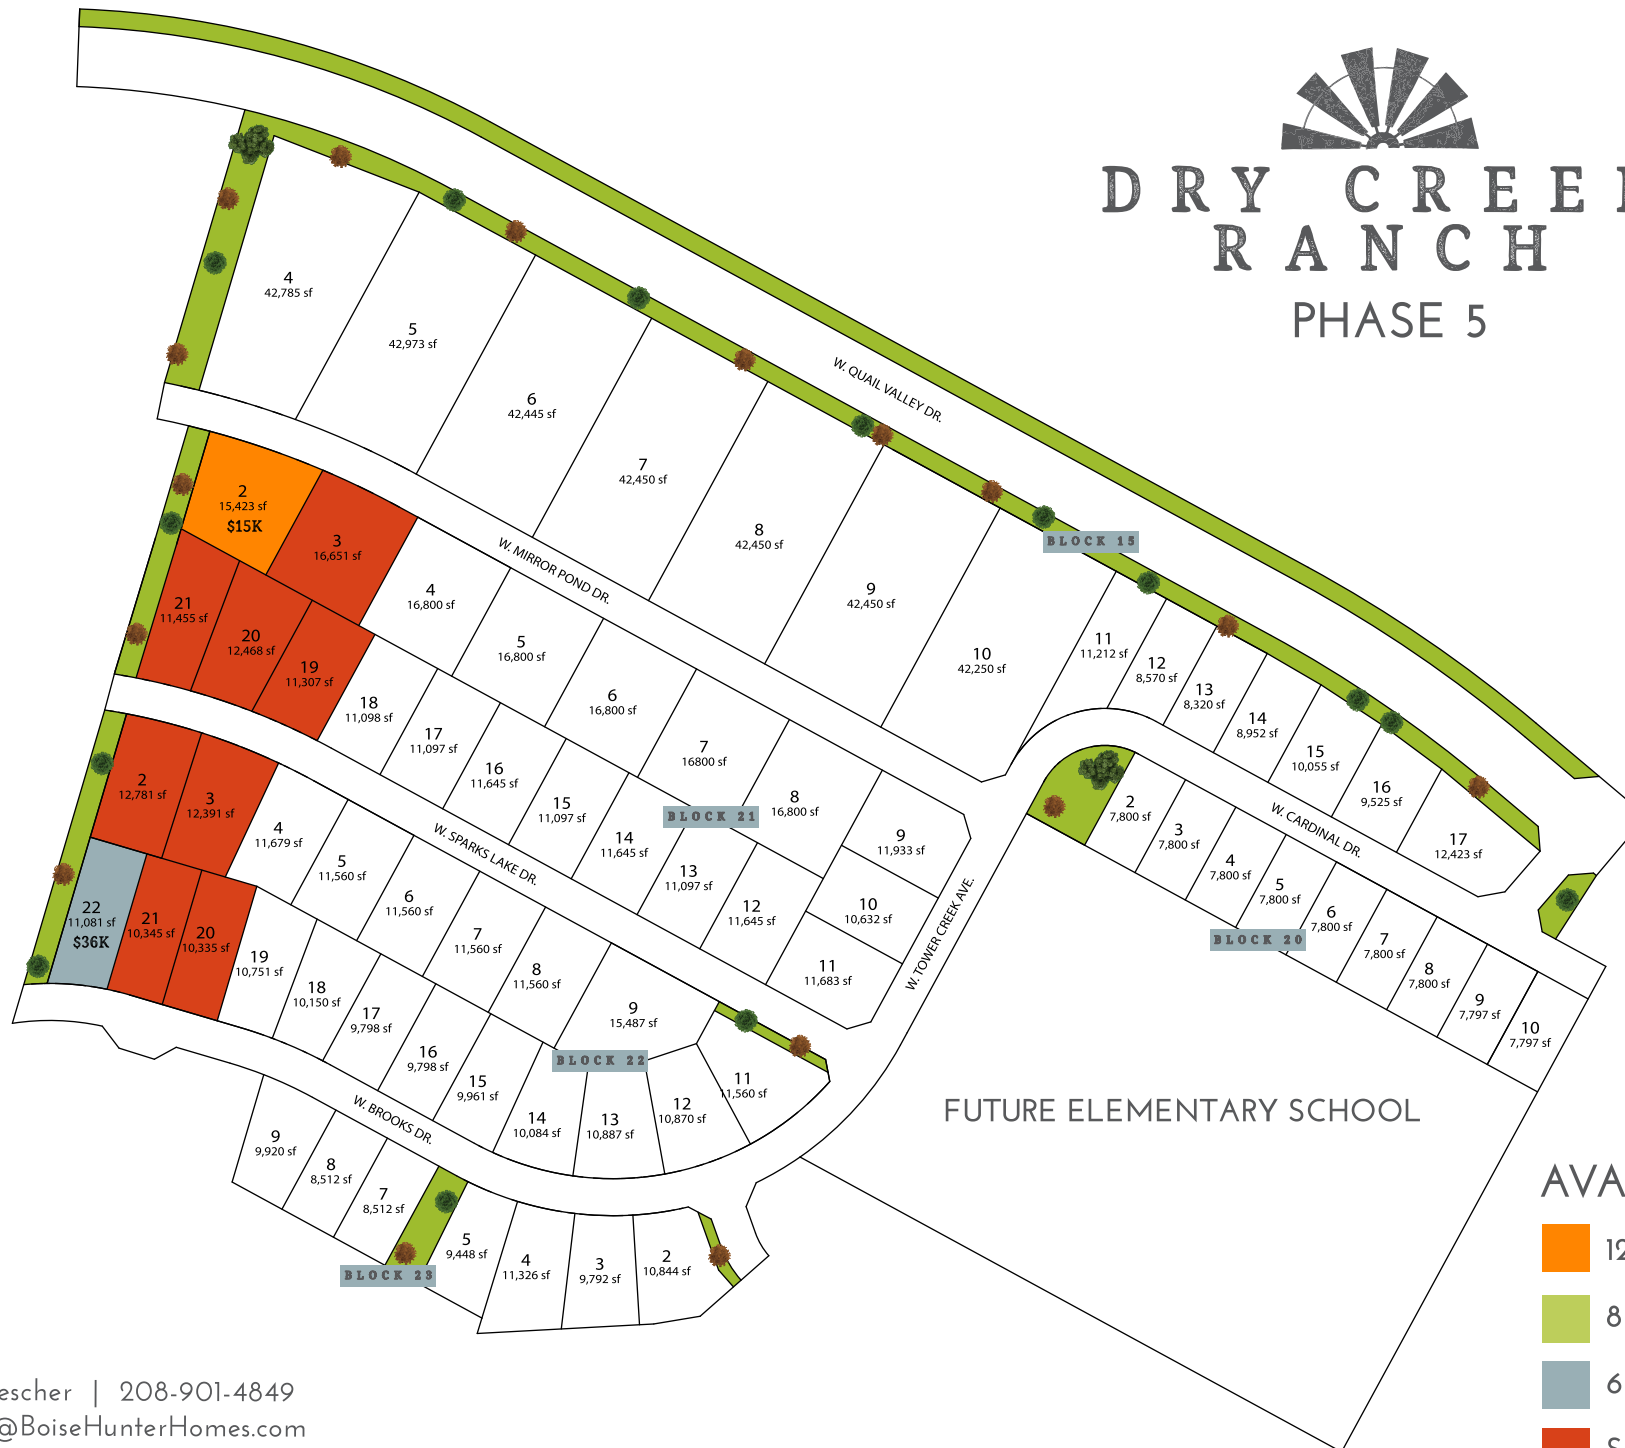

DRY CREEK RANCH

PHASE 3 & 4

 BHH LOTS AVAILABLE

BOISE HUNTER HOMES

Truely Loescher | 208-901-4849
TLoescher@BoiseHunterHomes.com

Ken Hyland | 208-995-3327
KHyland@BoiseHunterHomes.com

Information subject to change without notice and is for representational purposes only. Updated 9-22-20

DRY CREEK RANCH PHASE 5

AVAILABLE

- 120' LOT
- 85' LOT
- 65' LOT
- SOLD

Truely Loescher | 208-901-4849
 TLoescher@BoiseHunterHomes.com

Ken Hyland | 208-995-3327
 KHyland@BoiseHunterHomes.com