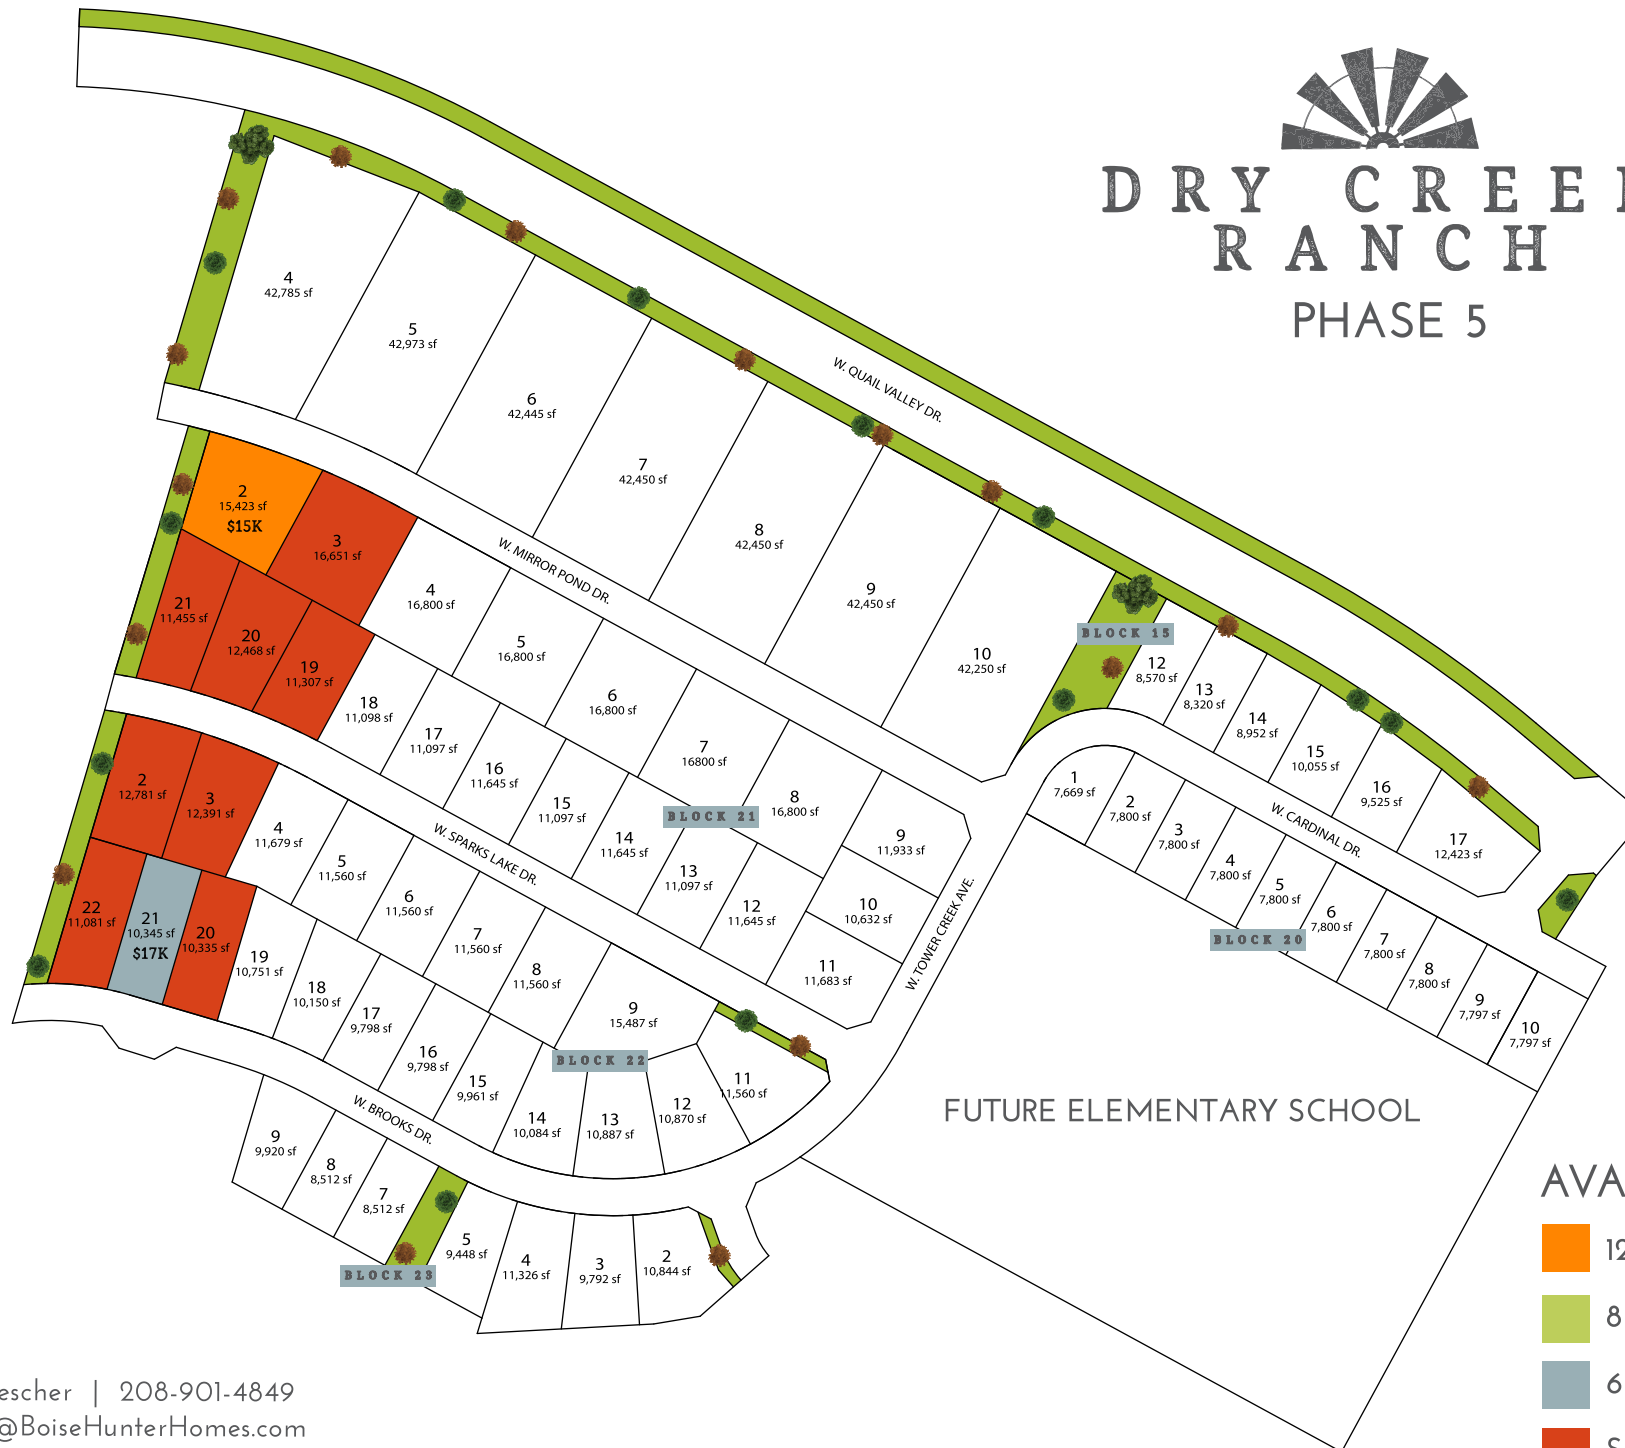

DRY CREEK RANCH

PHASE 3 & 4

 BHH LOTS AVAILABLE

BOISE HUNTER HOMES

Truely Loescher | 208-901-4849
TLoescher@BoiseHunterHomes.com

Ken Hyland | 208-995-3327
KHyland@BoiseHunterHomes.com

Information subject to change without notice and is for representational purposes only. Updated 9-22-20

DRY CREEK RANCH

PHASE 5

AVAILABLE

- 120' LOT
- 85' LOT
- 65' LOT
- SOLD

Truely Loescher | 208-901-4849
 TLoescher@BoiseHunterHomes.com

Ken Hyland | 208-995-3327
 KHyland@BoiseHunterHomes.com