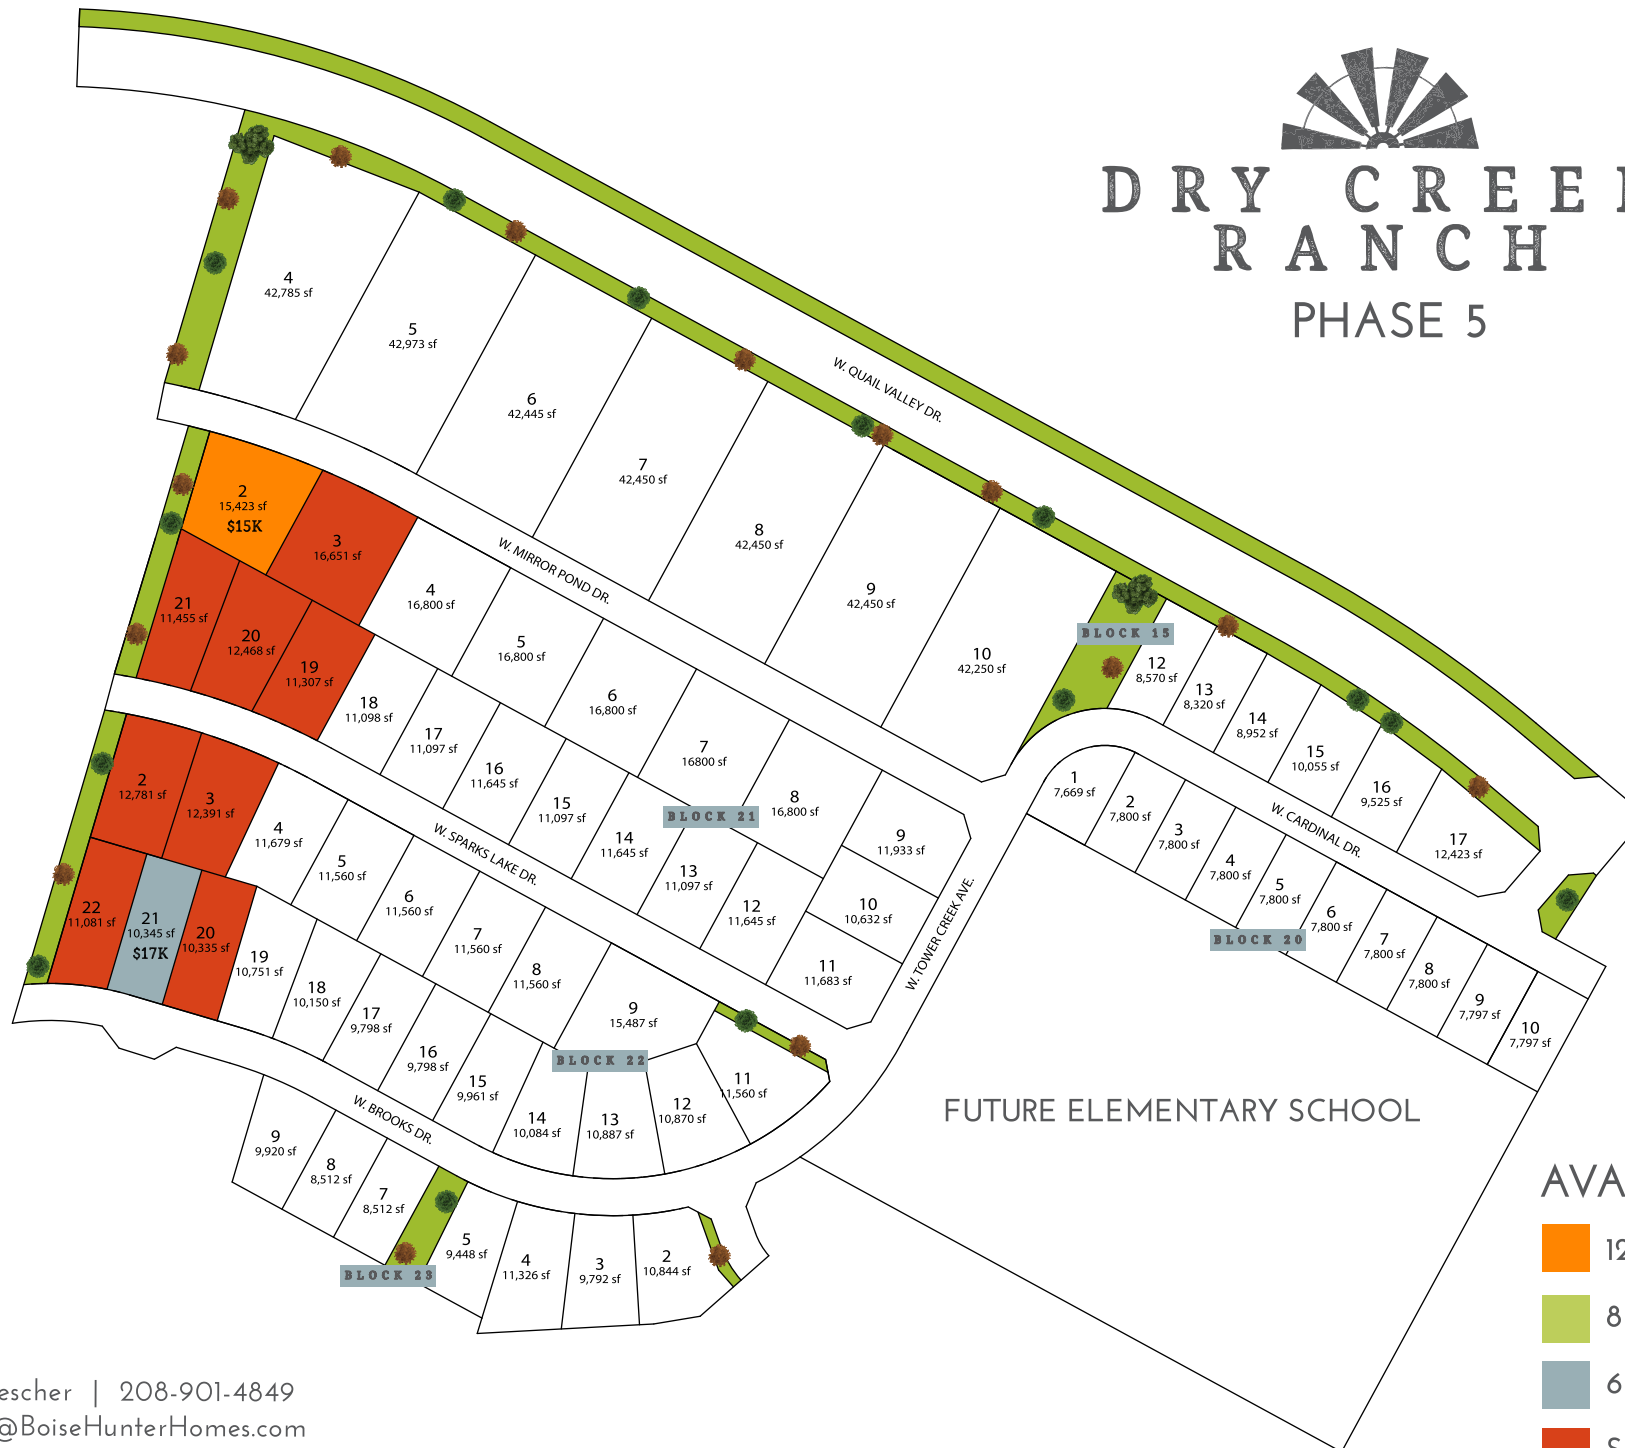

DRY CREEK RANCH

PHASE 3 & 4

 BHH LOTS AVAILABLE

BOISE HUNTER HOMES

Truely Loescher | 208-901-4849
TLoescher@BoiseHunterHomes.com

Ken Hyland | 208-995-3327
KHyland@BoiseHunterHomes.com

Information subject to change without notice and is for representational purposes only. Updated 9-21-20

DRY CREEK RANCH PHASE 5

AVAILABLE

- 120' LOT
- 85' LOT
- 65' LOT
- SOLD

Truely Loescher | 208-901-4849
 TLoescher@BoiseHunterHomes.com

Ken Hyland | 208-995-3327
 KHyland@BoiseHunterHomes.com