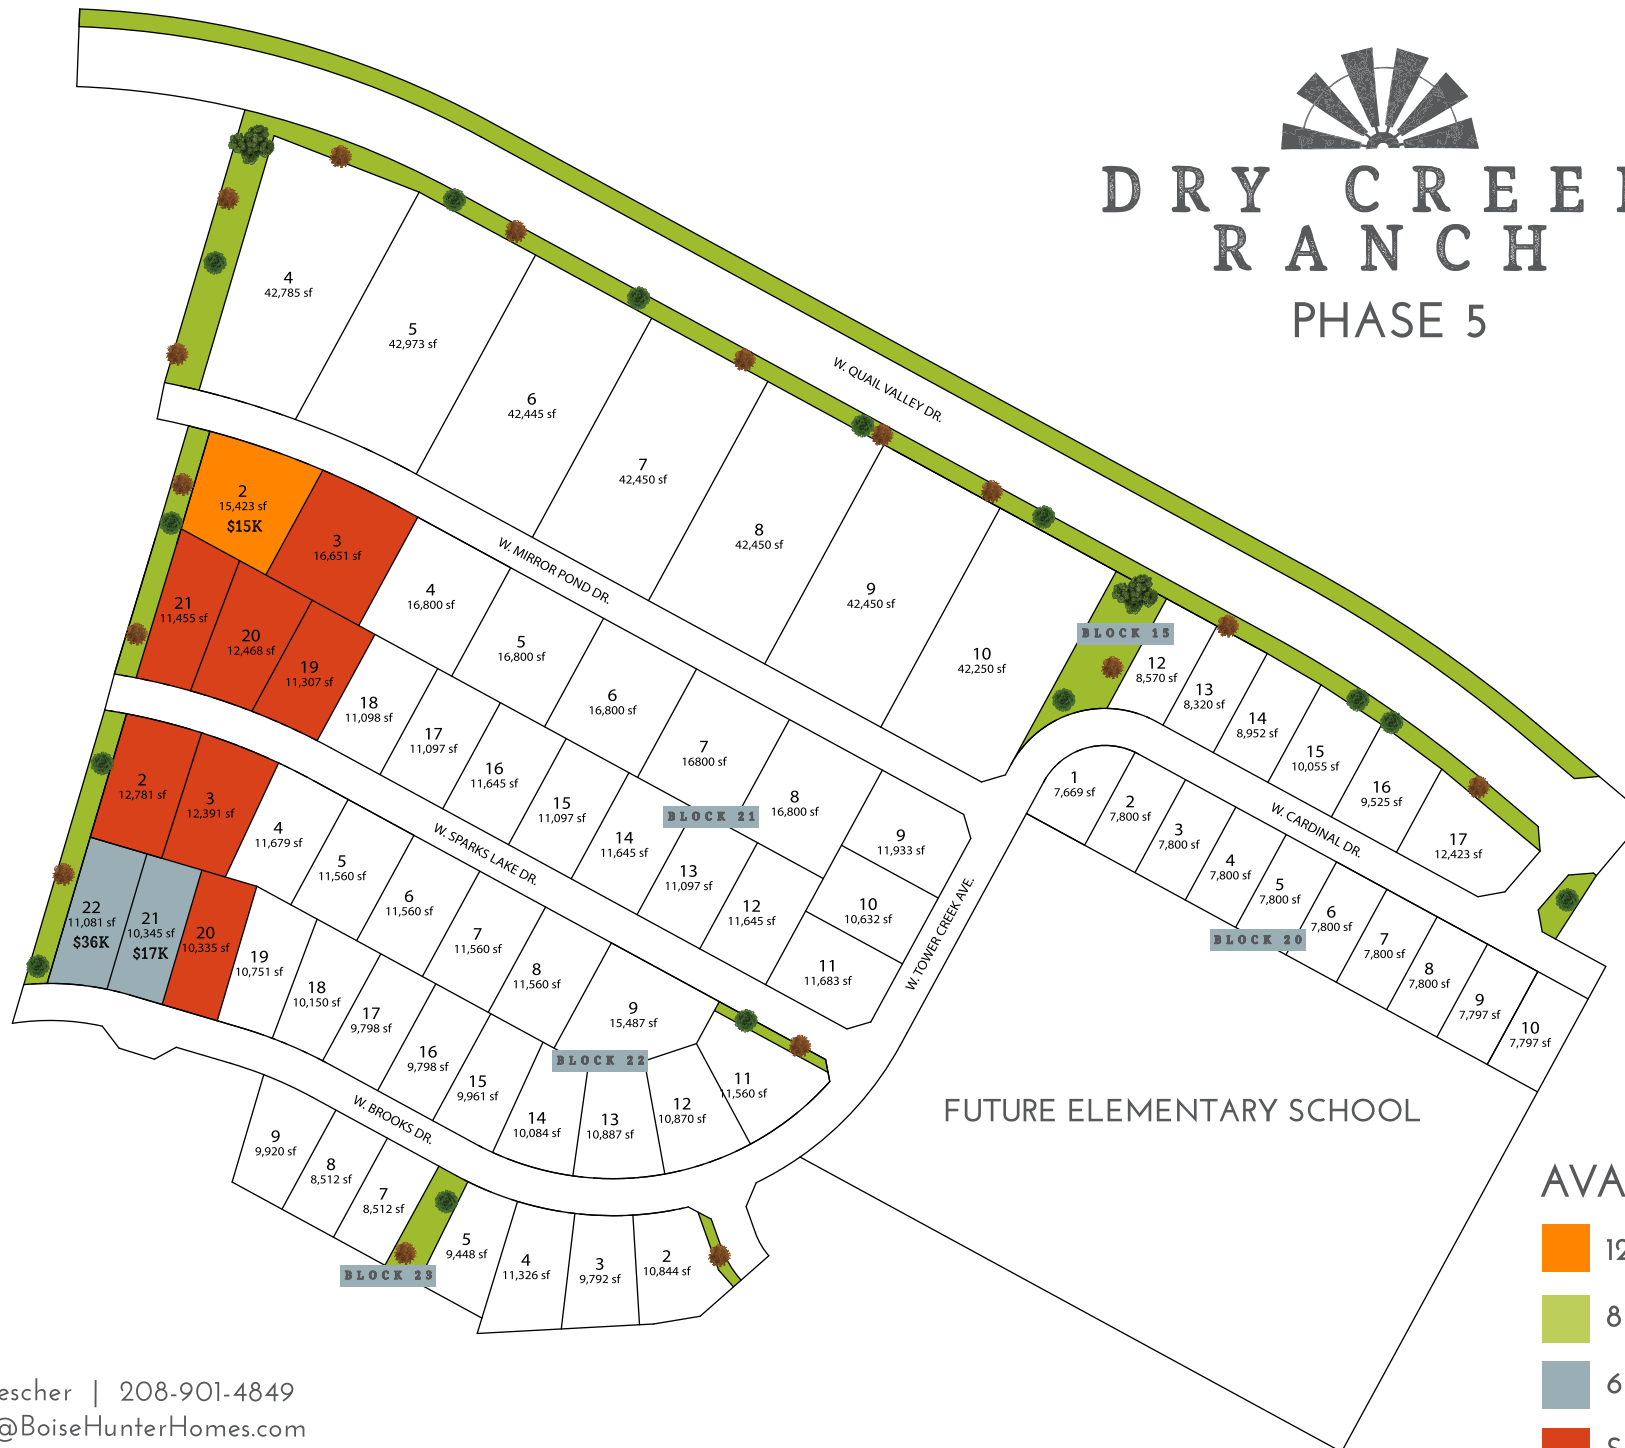

DRY CREEK RANCH

PHASE 3 & 4

 BHH LOTS AVAILABLE

BOISE HUNTER HOMES

Truely Loescher | 208-901-4849
TLoescher@BoiseHunterHomes.com

Ken Hyland | 208-995-3327
KHyland@BoiseHunterHomes.com

Information subject to change without notice and is for representational purposes only. Updated 9-8-20

DRY CREEK RANCH PHASE 5

AVAILABLE

- 120' LOT
- 85' LOT
- 65' LOT
- SOLD

Truely Loescher | 208-901-4849
 TLoescher@BoiseHunterHomes.com

Ken Hyland | 208-995-3327
 KHyland@BoiseHunterHomes.com