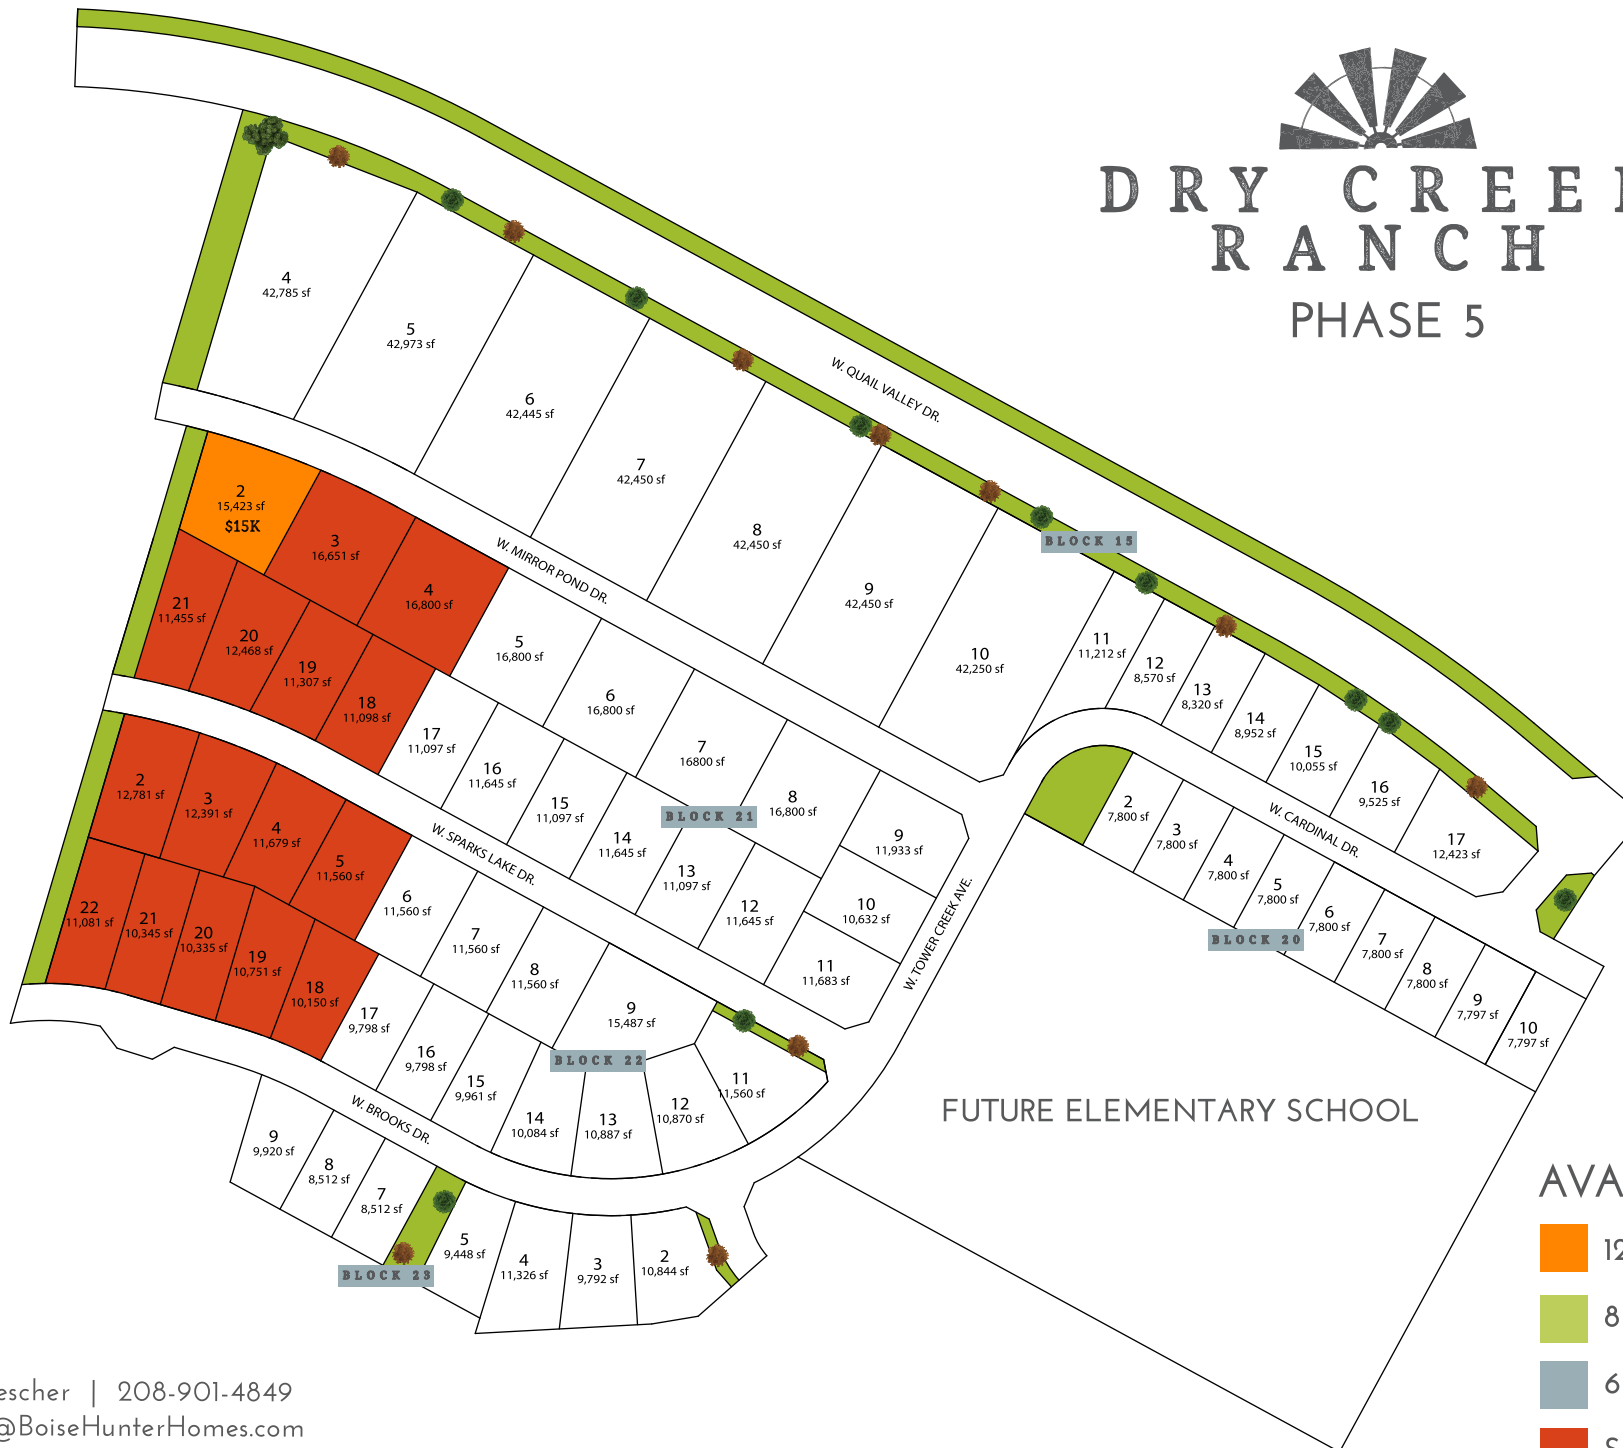

DRY CREEK RANCH

PHASE 3 & 4

 BHH LOTS AVAILABLE

BOISE HUNTER HOMES

Truely Loescher | 208-901-4849
TLoescher@BoiseHunterHomes.com

Ken Hyland | 208-995-3327
KHyland@BoiseHunterHomes.com

Information subject to change without notice and is for representational purposes only. Updated 10-15-20

DRY CREEK RANCH

PHASE 5

AVAILABLE

- 120' LOT
- 85' LOT
- 65' LOT
- SOLD

Truely Loescher | 208-901-4849
 TLoescher@BoiseHunterHomes.com

Ken Hyland | 208-995-3327
 KHyland@BoiseHunterHomes.com