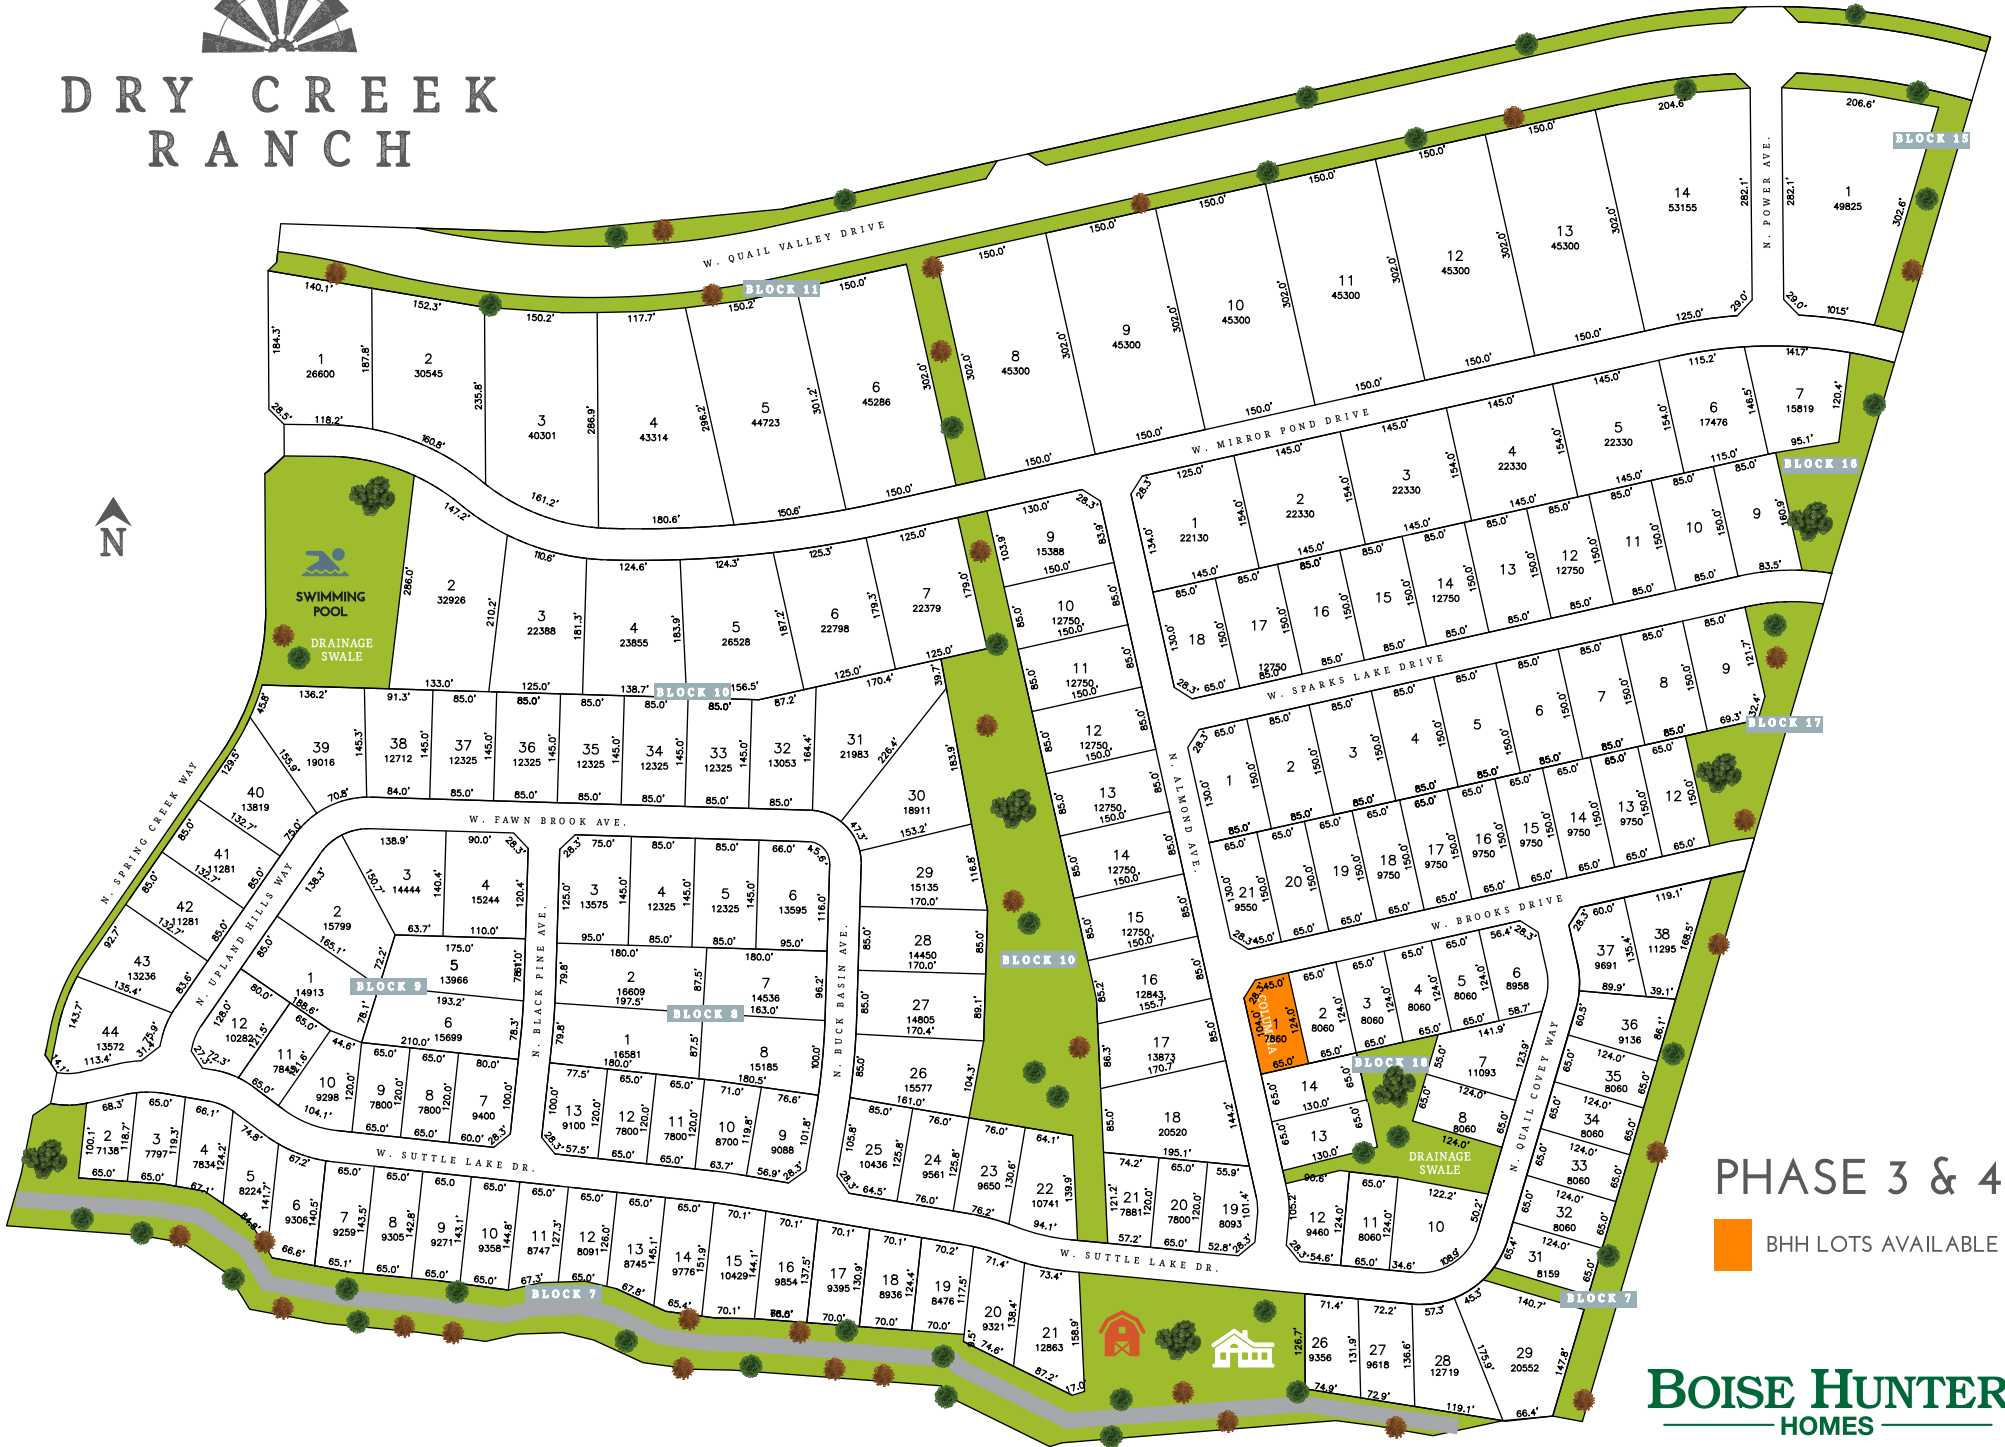

DRY CREEK RANCH

PHASE 3 & 4

 BHH LOTS AVAILABLE

BOISE HUNTER HOMES

Truely Loescher | 208-901-4849
TLoescher@BoiseHunterHomes.com

Ken Hyland | 208-995-3327
KHyland@BoiseHunterHomes.com

Information subject to change without notice and is for representational purposes only. Updated 10-15-20

DRY CREEK RANCH

PHASE 5

AVAILABLE

- 120' LOT
- 85' LOT
- 65' LOT
- SOLD

Truely Loescher | 208-901-4849
 TLoescher@BoiseHunterHomes.com

Ken Hyland | 208-995-3327
 KHyland@BoiseHunterHomes.com