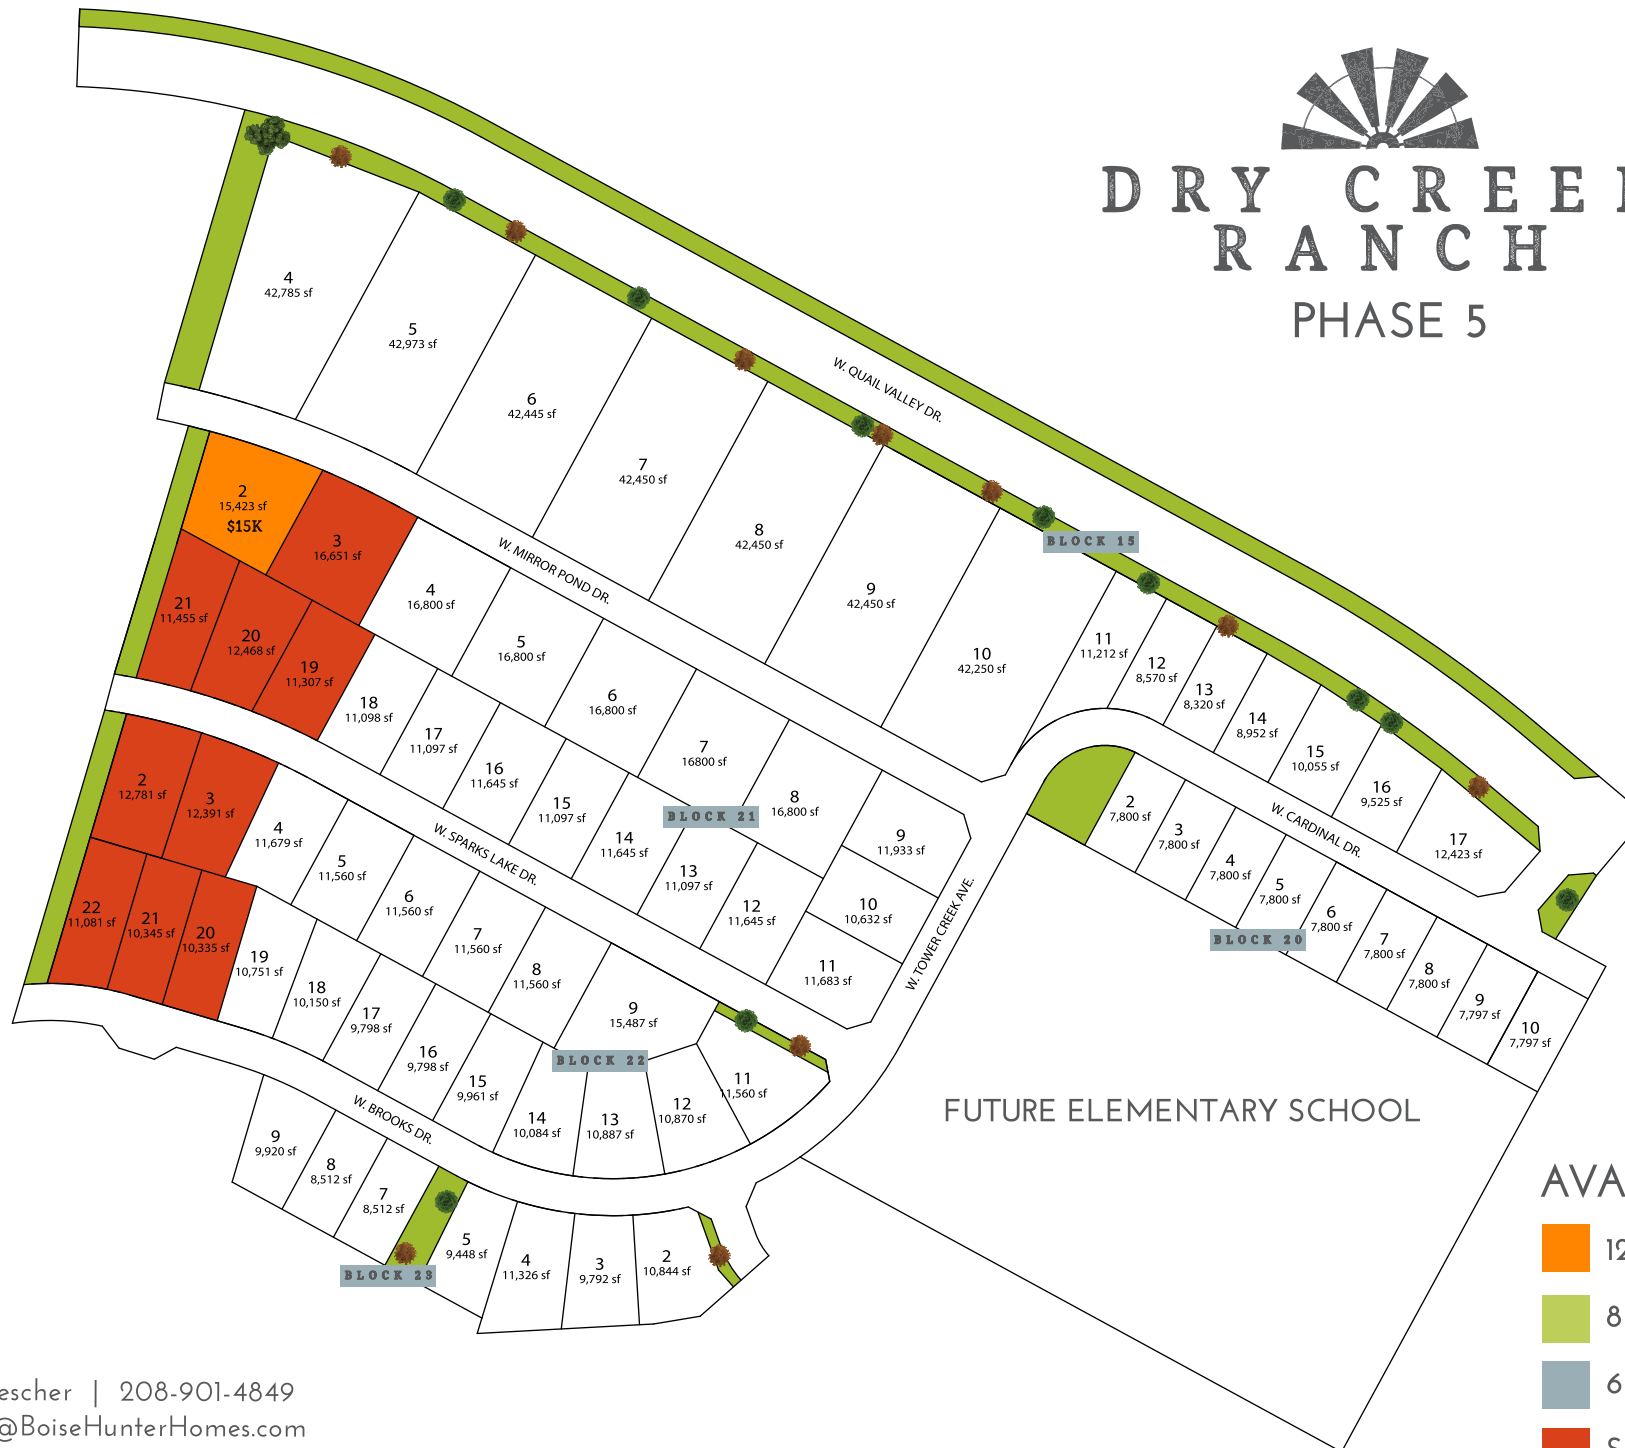

DRY CREEK RANCH

PHASE 3 & 4

 BHH LOTS AVAILABLE

BOISE HUNTER HOMES

Truely Loescher | 208-901-4849
TLoescher@BoiseHunterHomes.com

Ken Hyland | 208-995-3327
KHyland@BoiseHunterHomes.com

DRY CREEK RANCH

PHASE 5

FUTURE ELEMENTARY SCHOOL

AVAILABLE

- 120' LOT
- 85' LOT
- 65' LOT
- SOLD

Truely Loescher | 208-901-4849
TLoescher@BoiseHunterHomes.com

Ken Hyland | 208-995-3327
KHyland@BoiseHunterHomes.com