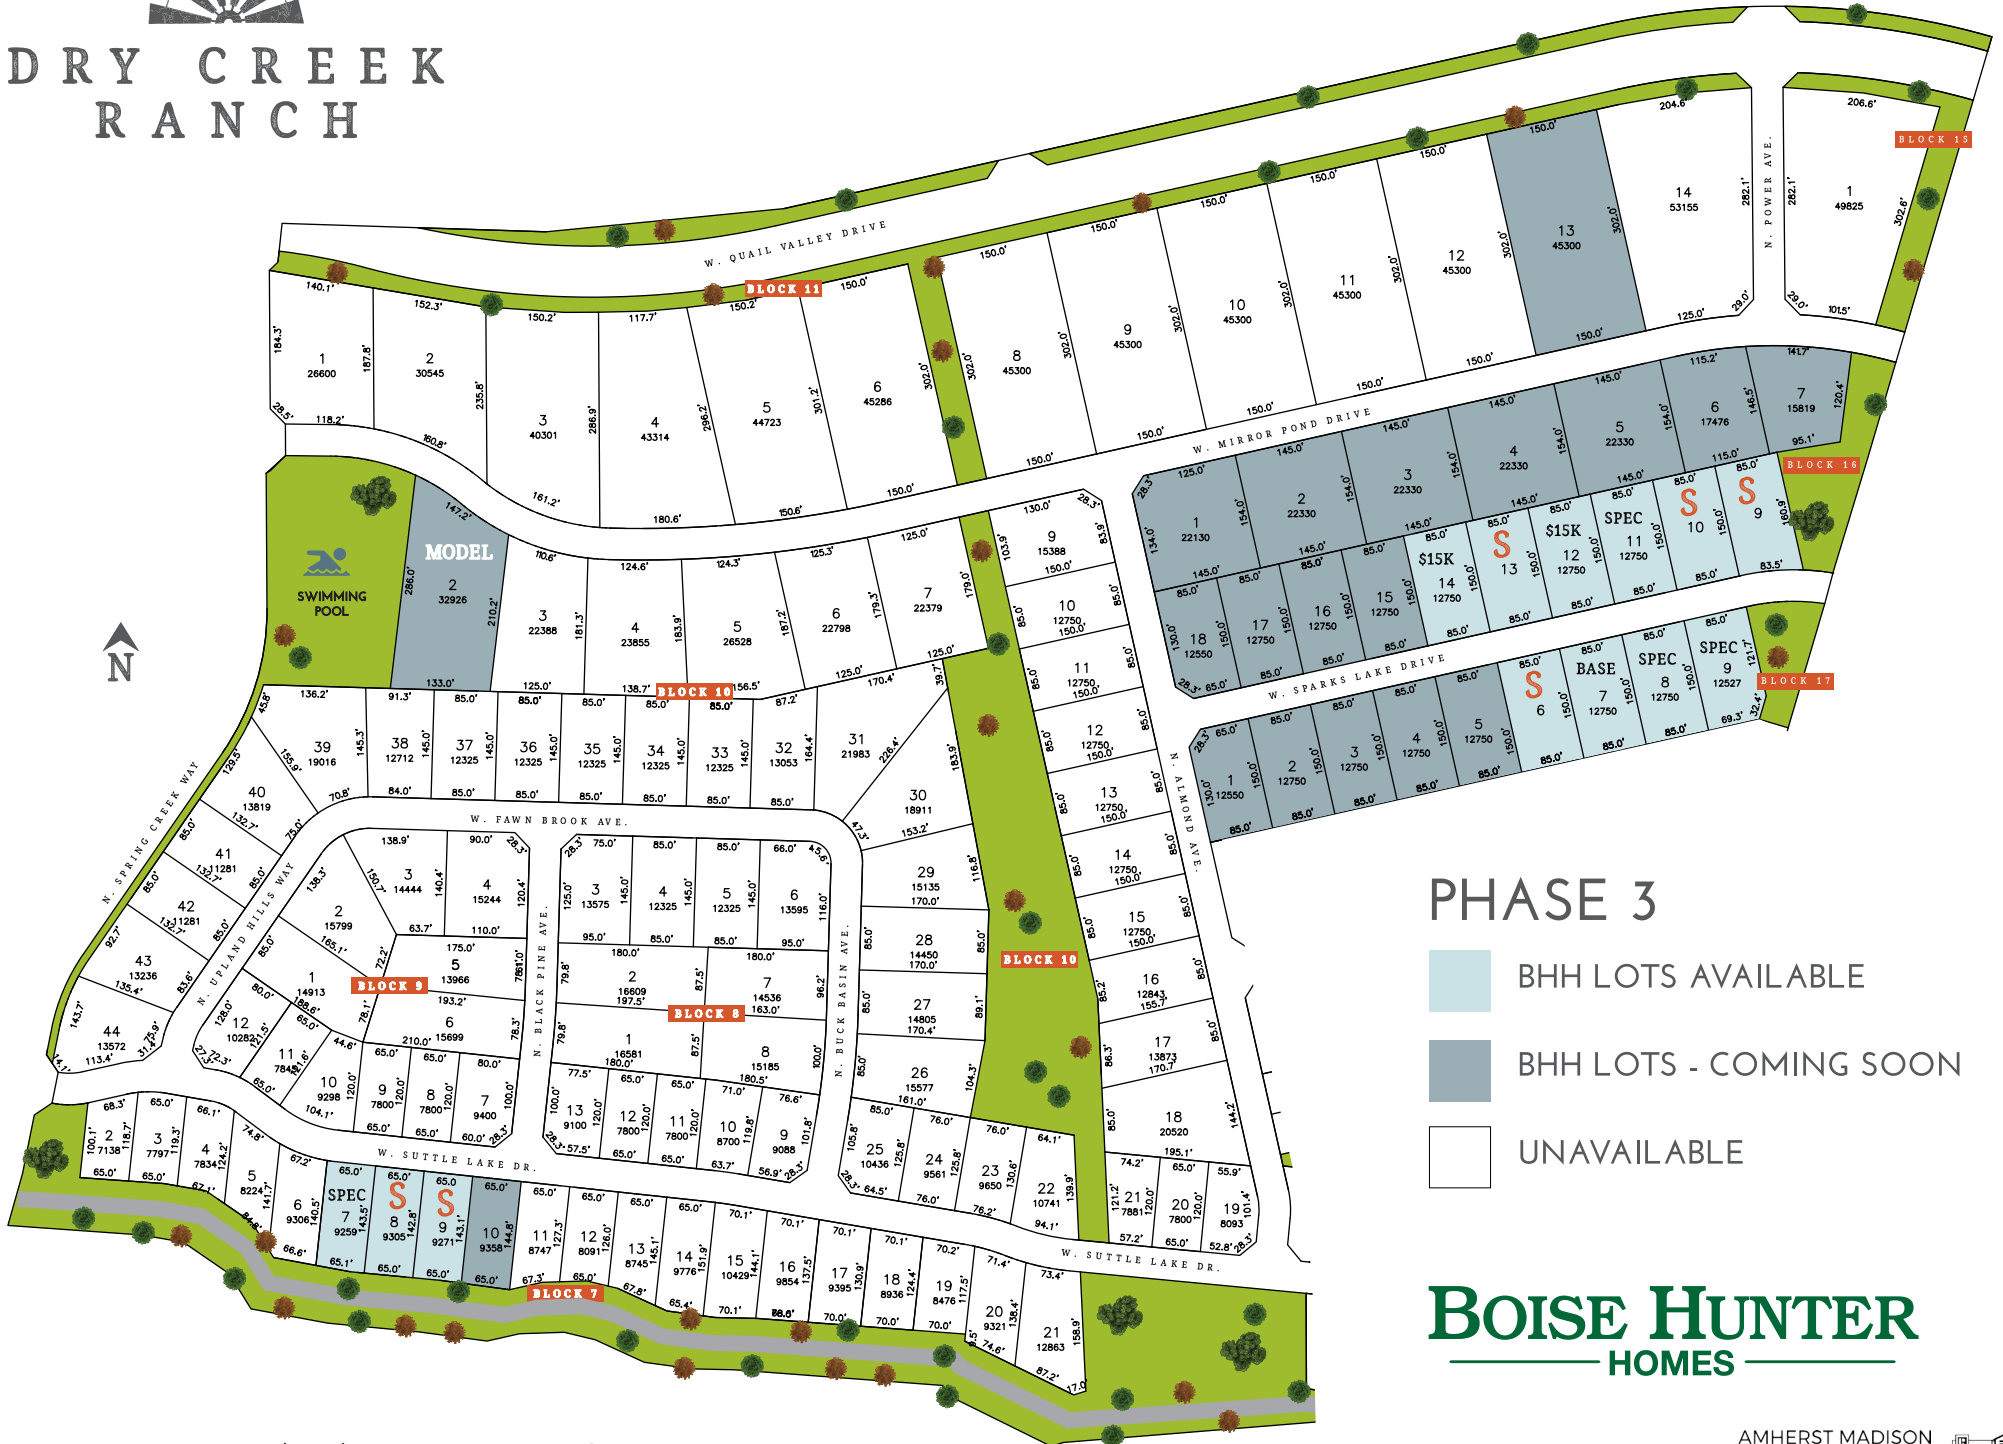

DRY CREEK RANCH

DEBBIE PRUETT | (208) 859-8801
 dpruett@boisehunterhomes.com

KODY KIRBY | 208-559-5513
 kkirby@boisehunterhomes.com

AMHERST MADISON
 REAL ESTATE ADVISORS

Information subject to change without notice and is for representational purposes only. Updated 11-08-19