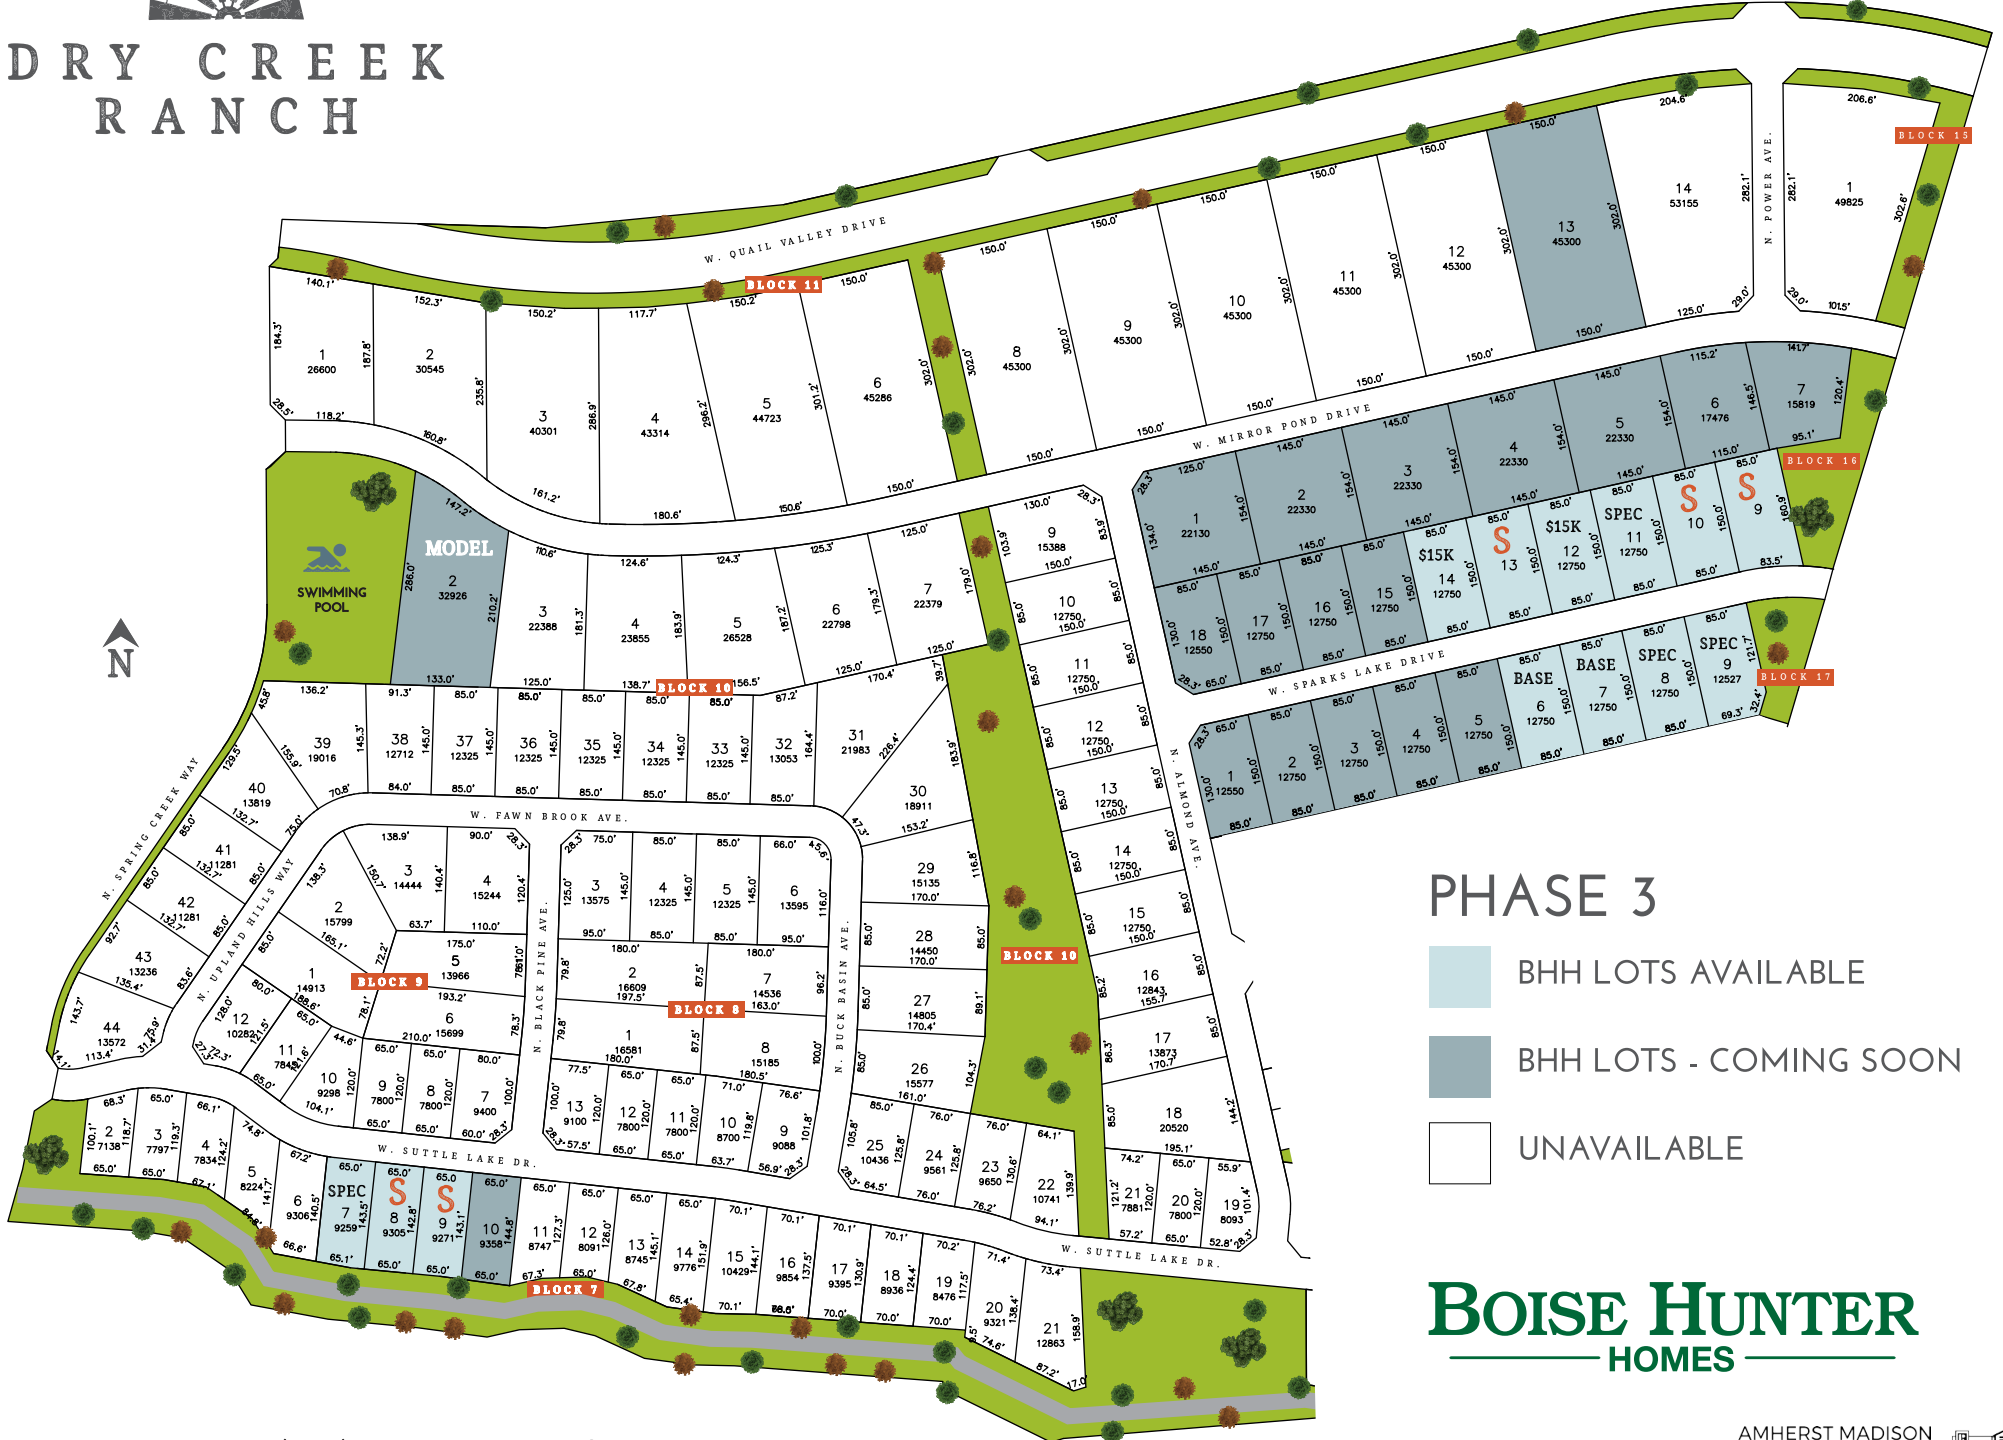

DRY CREEK RANCH

PHASE 3

- BHH LOTS AVAILABLE
- BHH LOTS - COMING SOON
- UNAVAILABLE

BOISE HUNTER HOMES

DEBBIE PRUETT | (208) 859-8801
 dpruett@boisehunterhomes.com

KODY KIRBY | 208-559-5513
 kkirby@boisehunterhomes.com