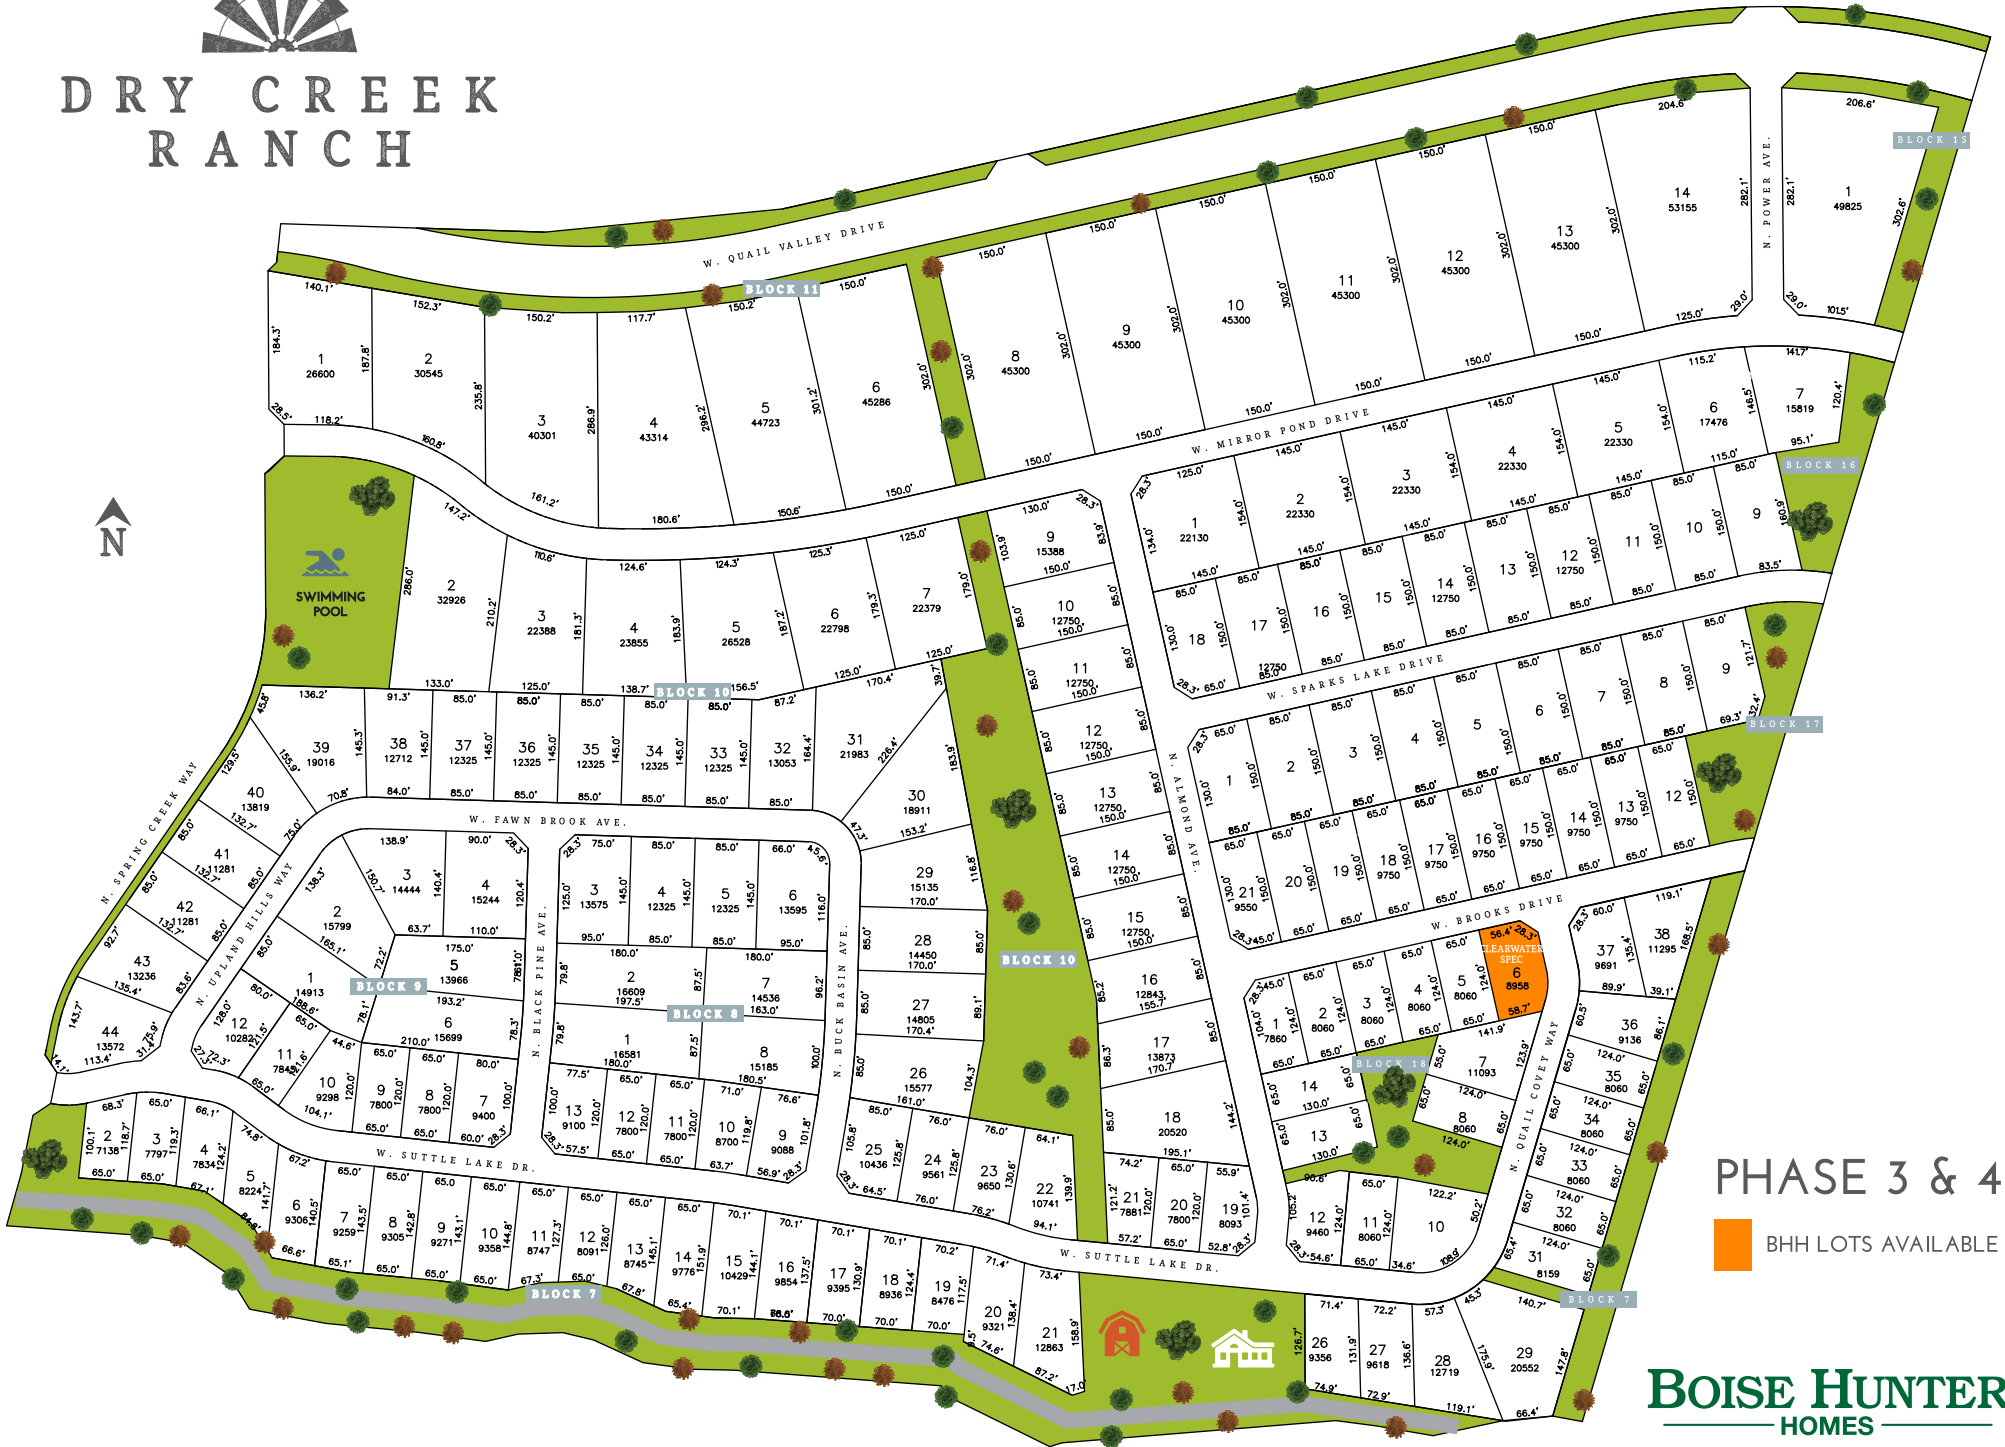

DRY CREEK RANCH

PHASE 3 & 4

 BHH LOTS AVAILABLE

BOISE HUNTER HOMES

DEBBIE PRUETT | (208) 859-8801
dpruett@boisehunterhomes.com

KODY KIRBY | 208-559-5513
kkirby@boisehunterhomes.com

AMHERST MADISON
REAL ESTATE ADVISORS