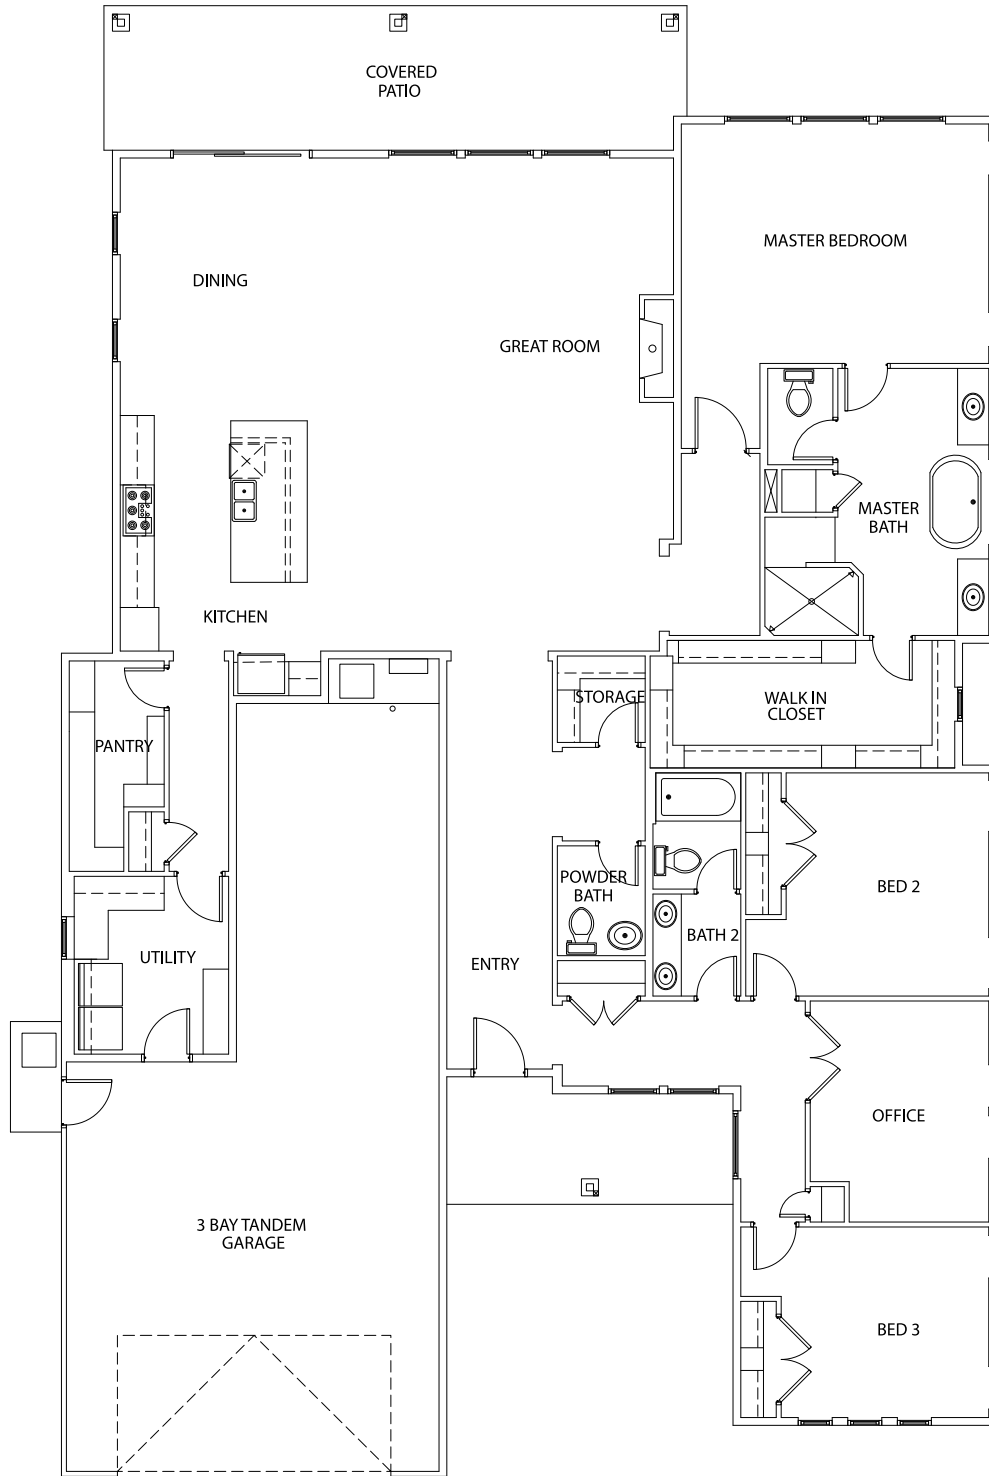

# COTTONWOOD

 2974 SqFt

 3

 2.5

 3

 Office

[BoiseHunterHomes.com](http://BoiseHunterHomes.com)

Cottonwood - 12