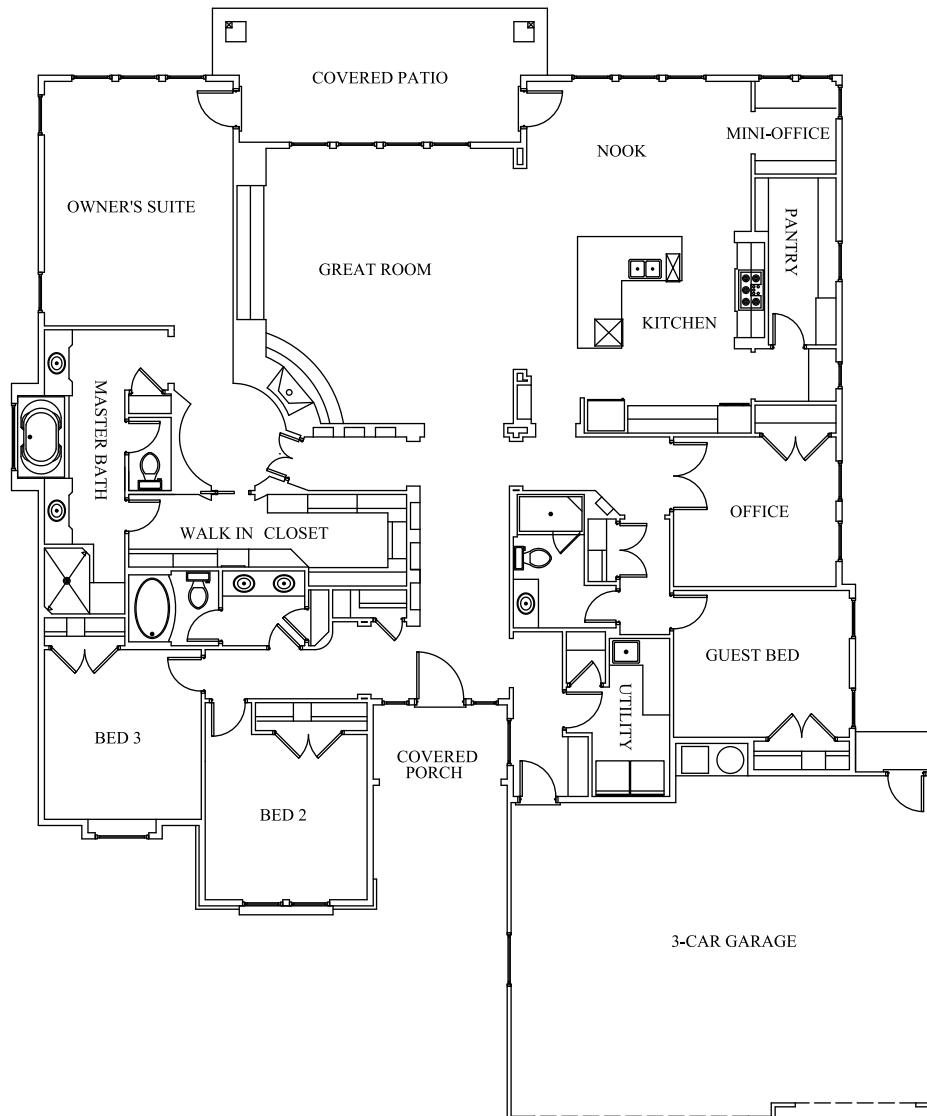

BOISE HUNTER HOMES

The STRATFORD

3,184 SqFt

4
BED
+office

3
BATH

3
CAR

Boise Hunter Homes presents "The Stratford" - a former Parade of Homes floor plan. This grand house has stunning amenities, as well soaring ceilings and floor to ceiling windows which allow for incredible views from the great room, kitchen, nook and master bedroom. A stunning kitchen, formal dining room with butler pantry, and a large master suite makes this a must see!

* Price & plan subject to change without notice*

LIVE. LOVE. HOME.