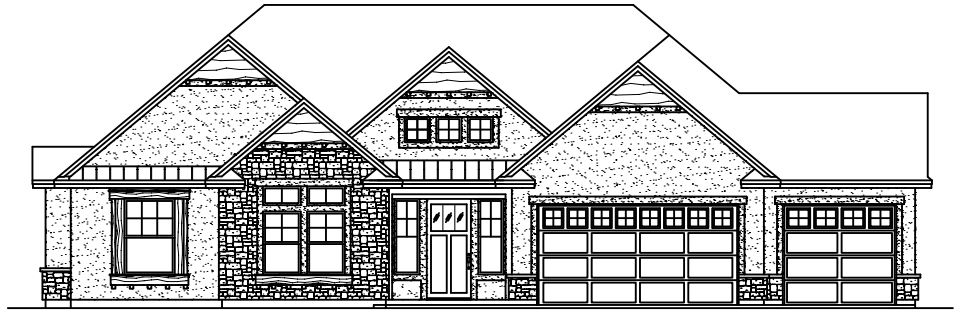

BOISE HUNTER HOMES

The STRATFORD

3,184 SqFt

4
BED
+office

3
BATH

3
CAR

Boise Hunter Homes presents "The Stratford" - a former Parade of Homes floor plan. This grand house has stunning amenities, as well soaring ceilings and floor to ceiling windows which allow for incredible views from the great room, kitchen, nook and master bedroom. A stunning kitchen, formal dining room with butler pantry, and a large master suite makes this a must see!