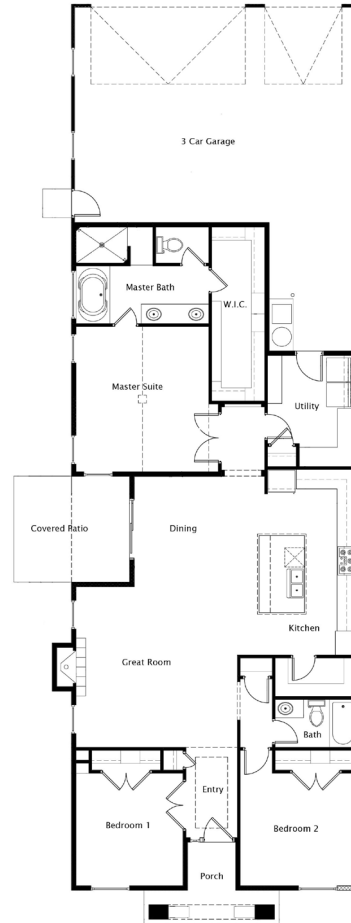

BOISE HUNTER HOMES

Bella Craftsman ~1680 Sq Ft, 3 Bedrooms, 2 Baths, 3 Car Garage

Harris Ranch

Bella Craftsman

L Y S I B I S H O P • KELLER WILLIAMS REAL ESTATE • 208.870.8292

Boise Hunter Homes reserves the right to change elevations, specification, materials and pricing without prior notice. Variations within the floor plans and elevations may exist. Square footages are approximate and may vary. All floor plans and elevations are artist's conceptions.