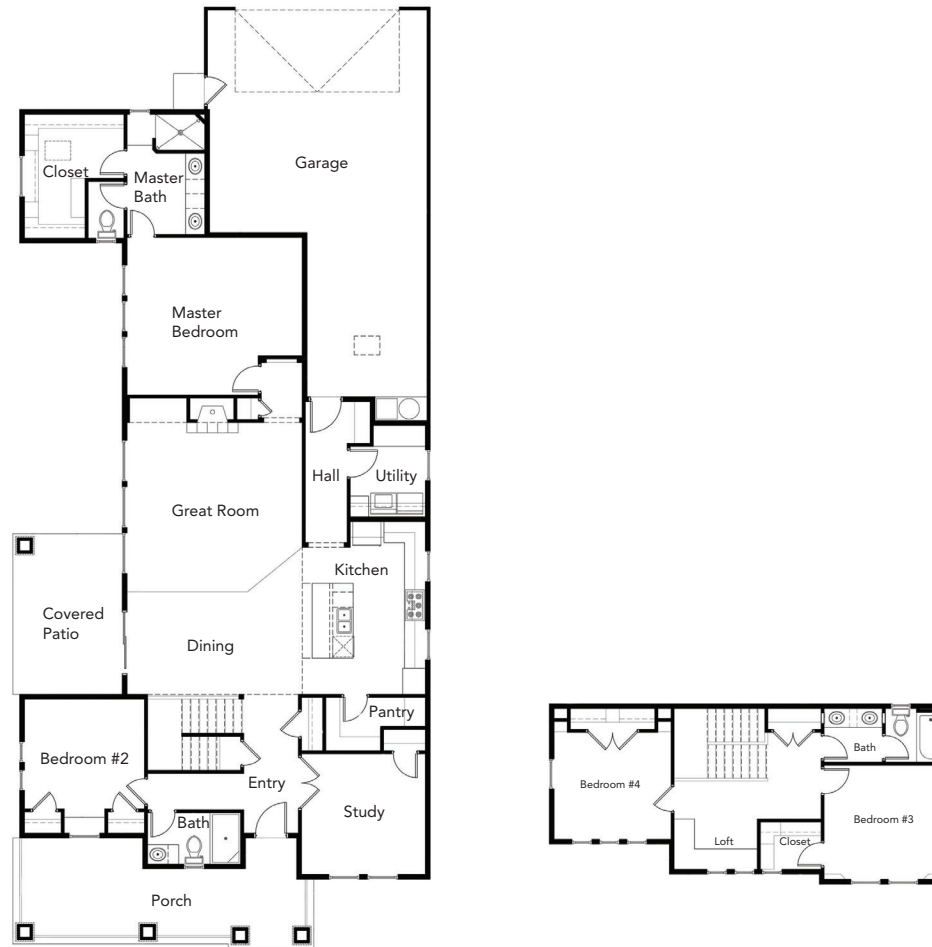

# BOISE HUNTER HOMES

The Shasta ~2600 Sq Ft, 4 Bedrooms, 3 Baths, 3 Car Garage

*Harris Ranch*

The Shasta

L Y S I B I S H O P • KELLER WILLIAMS REAL ESTATE • 208.870.8292

Keller Williams reserves the right to change elevations, specification, materials and pricing without prior notice. Variations within the floor plans and elevations may exist. Square footages are approximate and may vary. All floor plans and elevations are artist's conceptions. Revised date 11/1/2010