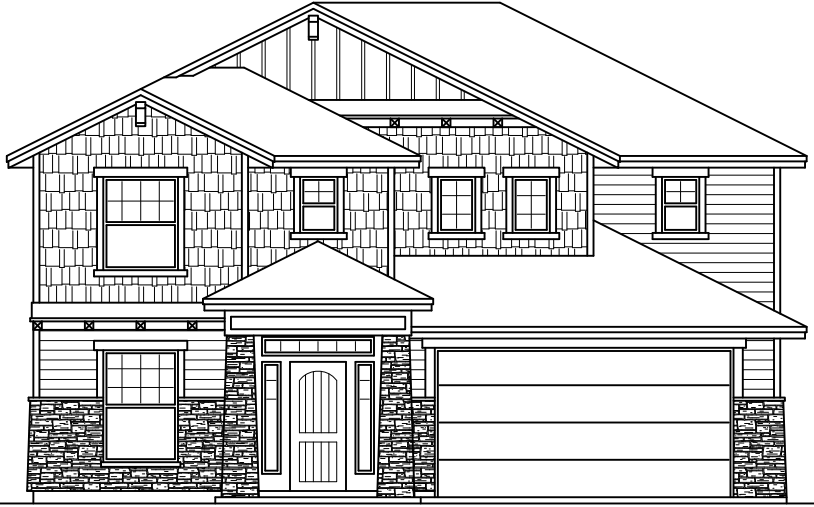

BOISE HUNTER HOMES

THE SYRINGA
2,554 S.F.

MAIN LEVEL FLOOR PLAN

UPPER LEVEL FLOOR PLAN