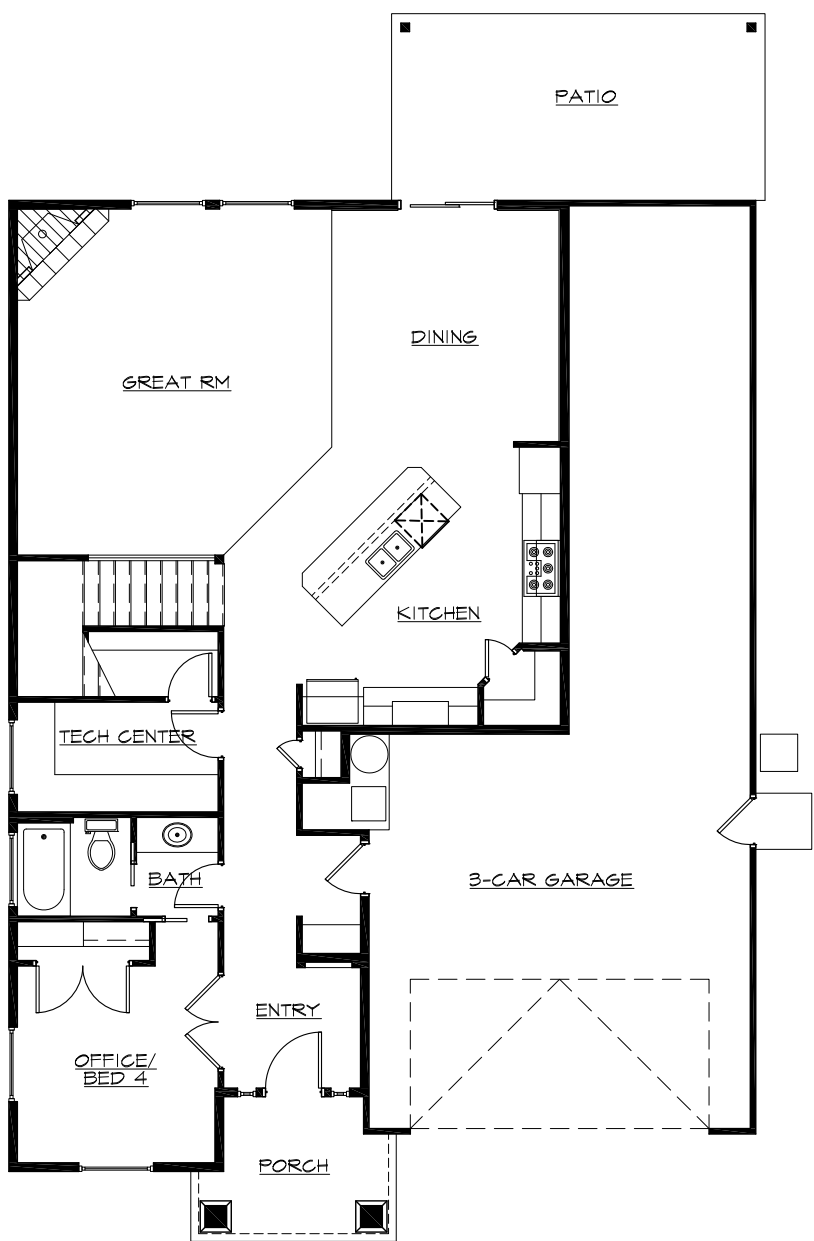

BOISE HUNTER HOMES

THE SYRINGA
2,554 S.F.

MAIN LEVEL FLOOR PLAN

UPPER LEVEL FLOOR PLAN