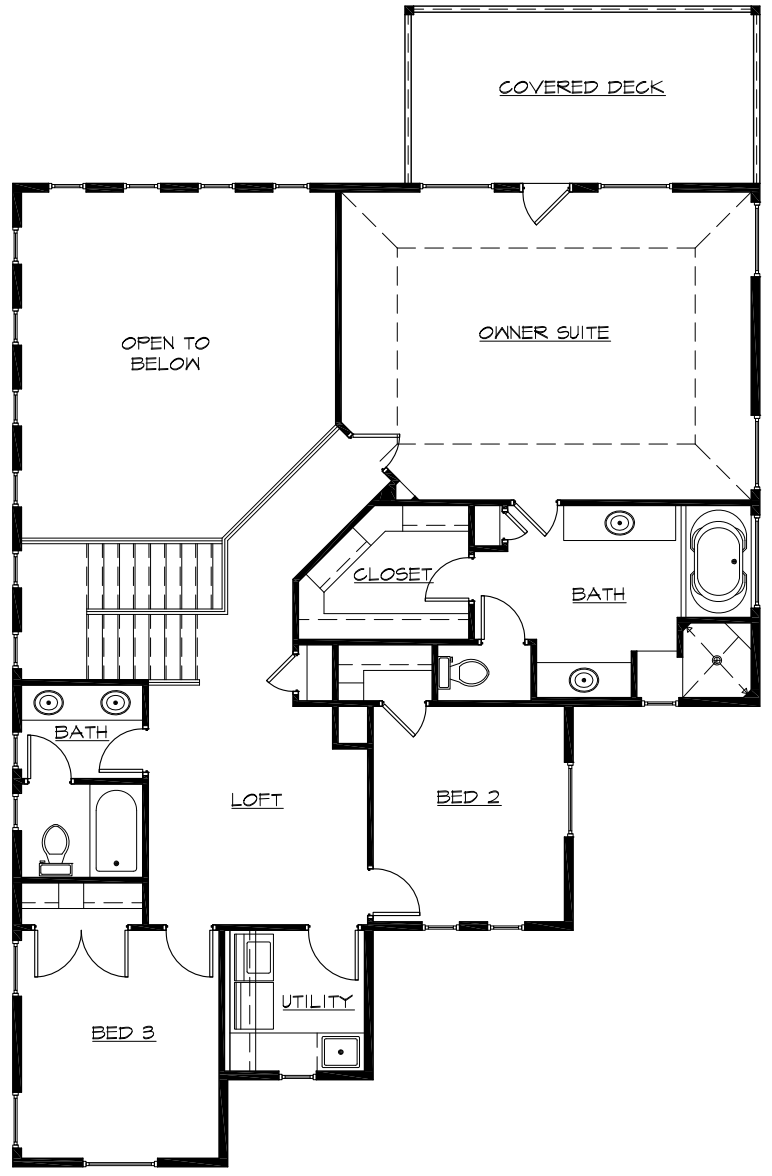

BOISE HUNTER HOMES

THE SYRINGA
2,554 S.F.

MAIN LEVEL FLOOR PLAN

UPPER LEVEL FLOOR PLAN