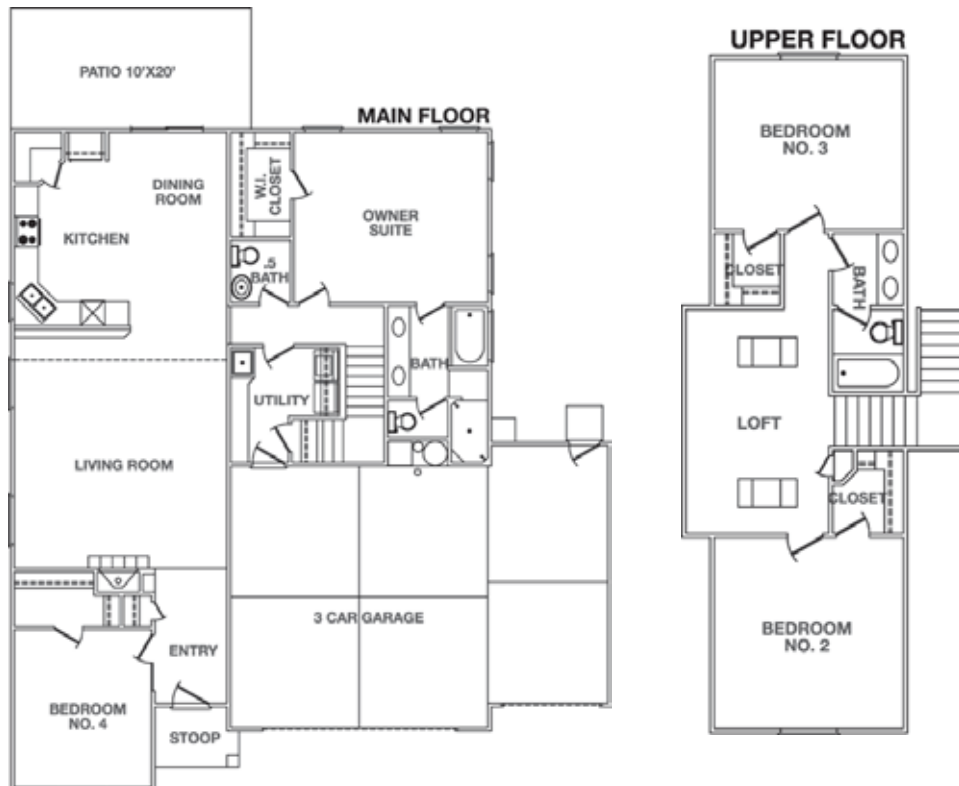

BOISE HUNTER HOMES

THE STETSON 2,215 SQ. FT. | 4 BED | 2.5 BATH | 3 CAR GARAGE

BoiseHunterHomes.com • 577-5507